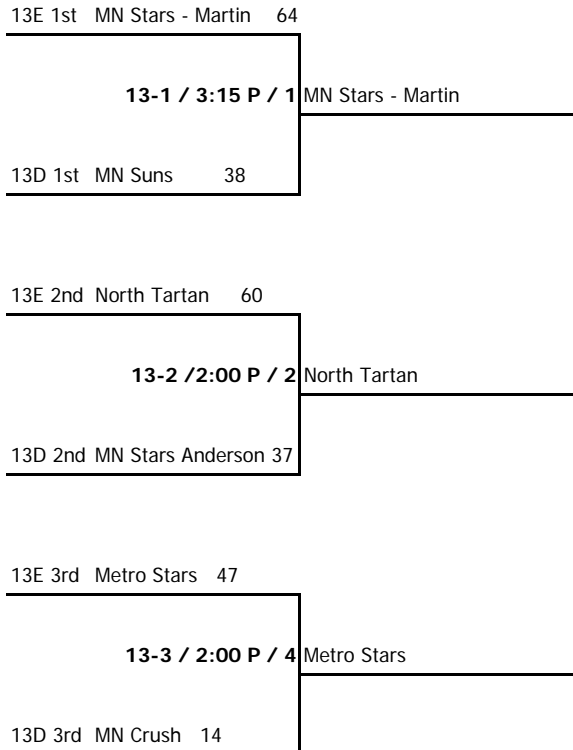

POOL 13D

W	L	
1	1	13D-1 Minnesota Stars - Anderson
2	0	13D-2 MN Suns
0	2	13D-3 MN Crush

home	score	visitor	score	day	time	court
13D-1	<u>60</u>	13D-3	<u>23</u>	Sat	9:00 A	2
13D-2	<u>41</u>	13D-3	<u>3</u>	Sat	11:30 A	2
13D-1	<u>44</u>	13D-2	<u>55</u>	Sat	2:00 P	2

Courts: 1 = Cooper High School
 2 = Cooper High School
 4 = Cooper High School

Sunday

POOL 13E

W	L	
1	2	13E-1 Metro Stars
2	1	13E-2 North Tartan - Hedstrom
3	0	13E-3 Minnesota Stars - Martin
0	3	13E-4 MN Fury

home	score	visitor	score	day	time	court
13E-3	<u>71</u>	13E-4	<u>18</u>	Sat	9:00 A	1
13E-2	<u>71</u>	13E-4	<u>38</u>	Sat	12:45 P	1
13E-1	<u>37</u>	13E-3	<u>67</u>	Sat	12:45 P	2
13E-2	<u>43</u>	13E-3	<u>46</u>	Sat	3:15 P	2
13E-1	<u>44</u>	13E-4	<u>30</u>	Sun	9:00 A	2
13E-1	<u>32</u>	13E-2	<u>62</u>	Sun	11:30 A	1

Sunday

**home team listed on top
 game # / time / court**