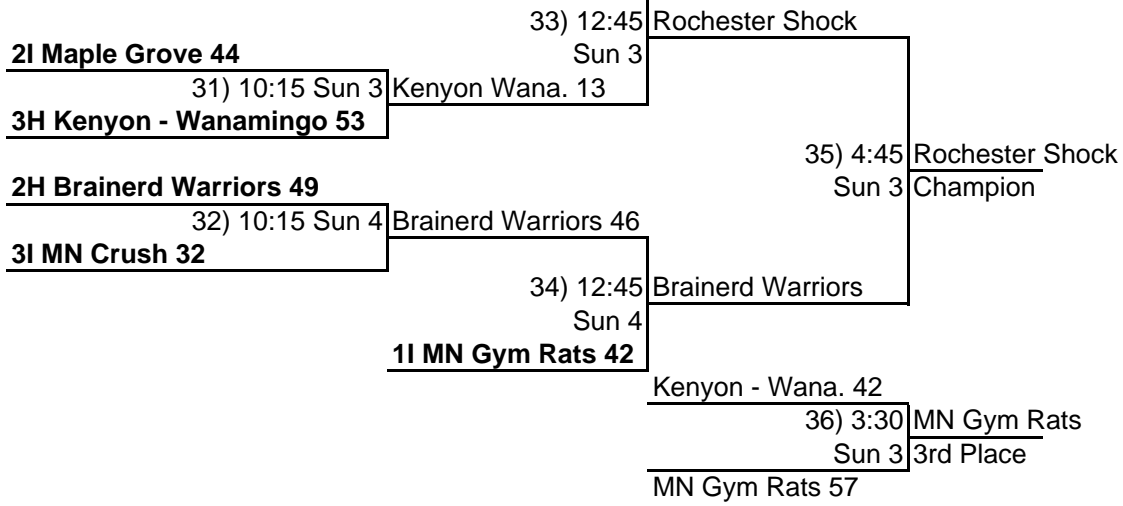

**16U D2 Division**

**1H Rochester Shock 35**

\*Ties in pool play will be broken by the following:

- 1 Point differential, max of 13 per game.
- 2 Points allowed.
- 3 Coin Flip

Home team is listed second, they should wear WHITE, away team DARK  
Home team must supply official score keeper to sit at scorers table.