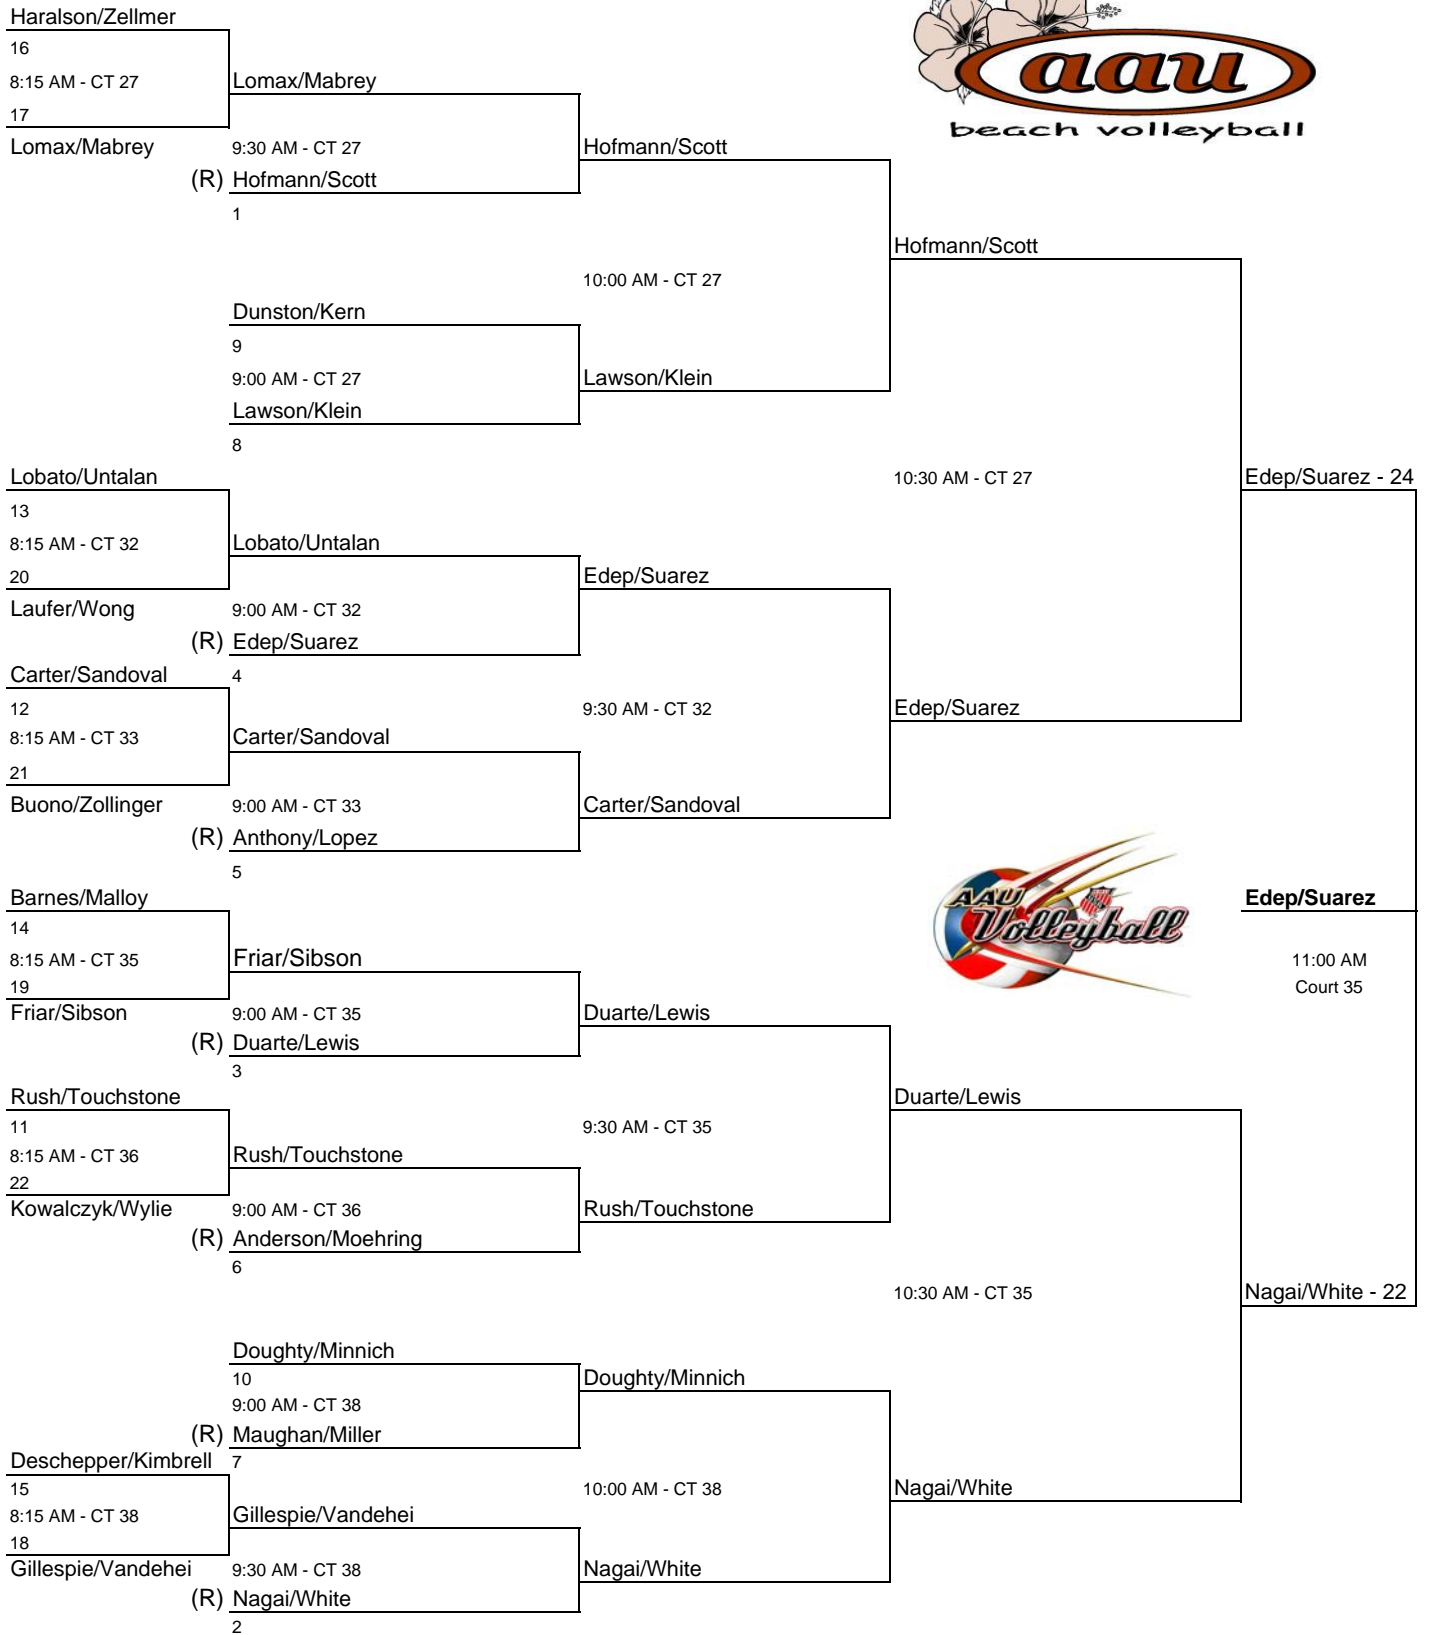

12 Girls Gold Bracket

12 Girls Silver Bracket

14 Girls Silver Division

*All times are approximate - Games will begin at the conclusion of the previous game

Division: 15 Girls Gold Bracket

5th Place

*All times are approximate - Games will begin at the conclusion of the previous game

Division: 15 Girls Silver Bracket

*All times are approximate - Games will begin at the conclusion of the previous game

Boys 16s Gold Bracket

*All times are approximate - Games will begin at the conclusion of the previous game

16 Girls Gold Bracket

16 Girls Silver Bracket

18 Girls Gold Bracket

18 Girls Silver Bracket