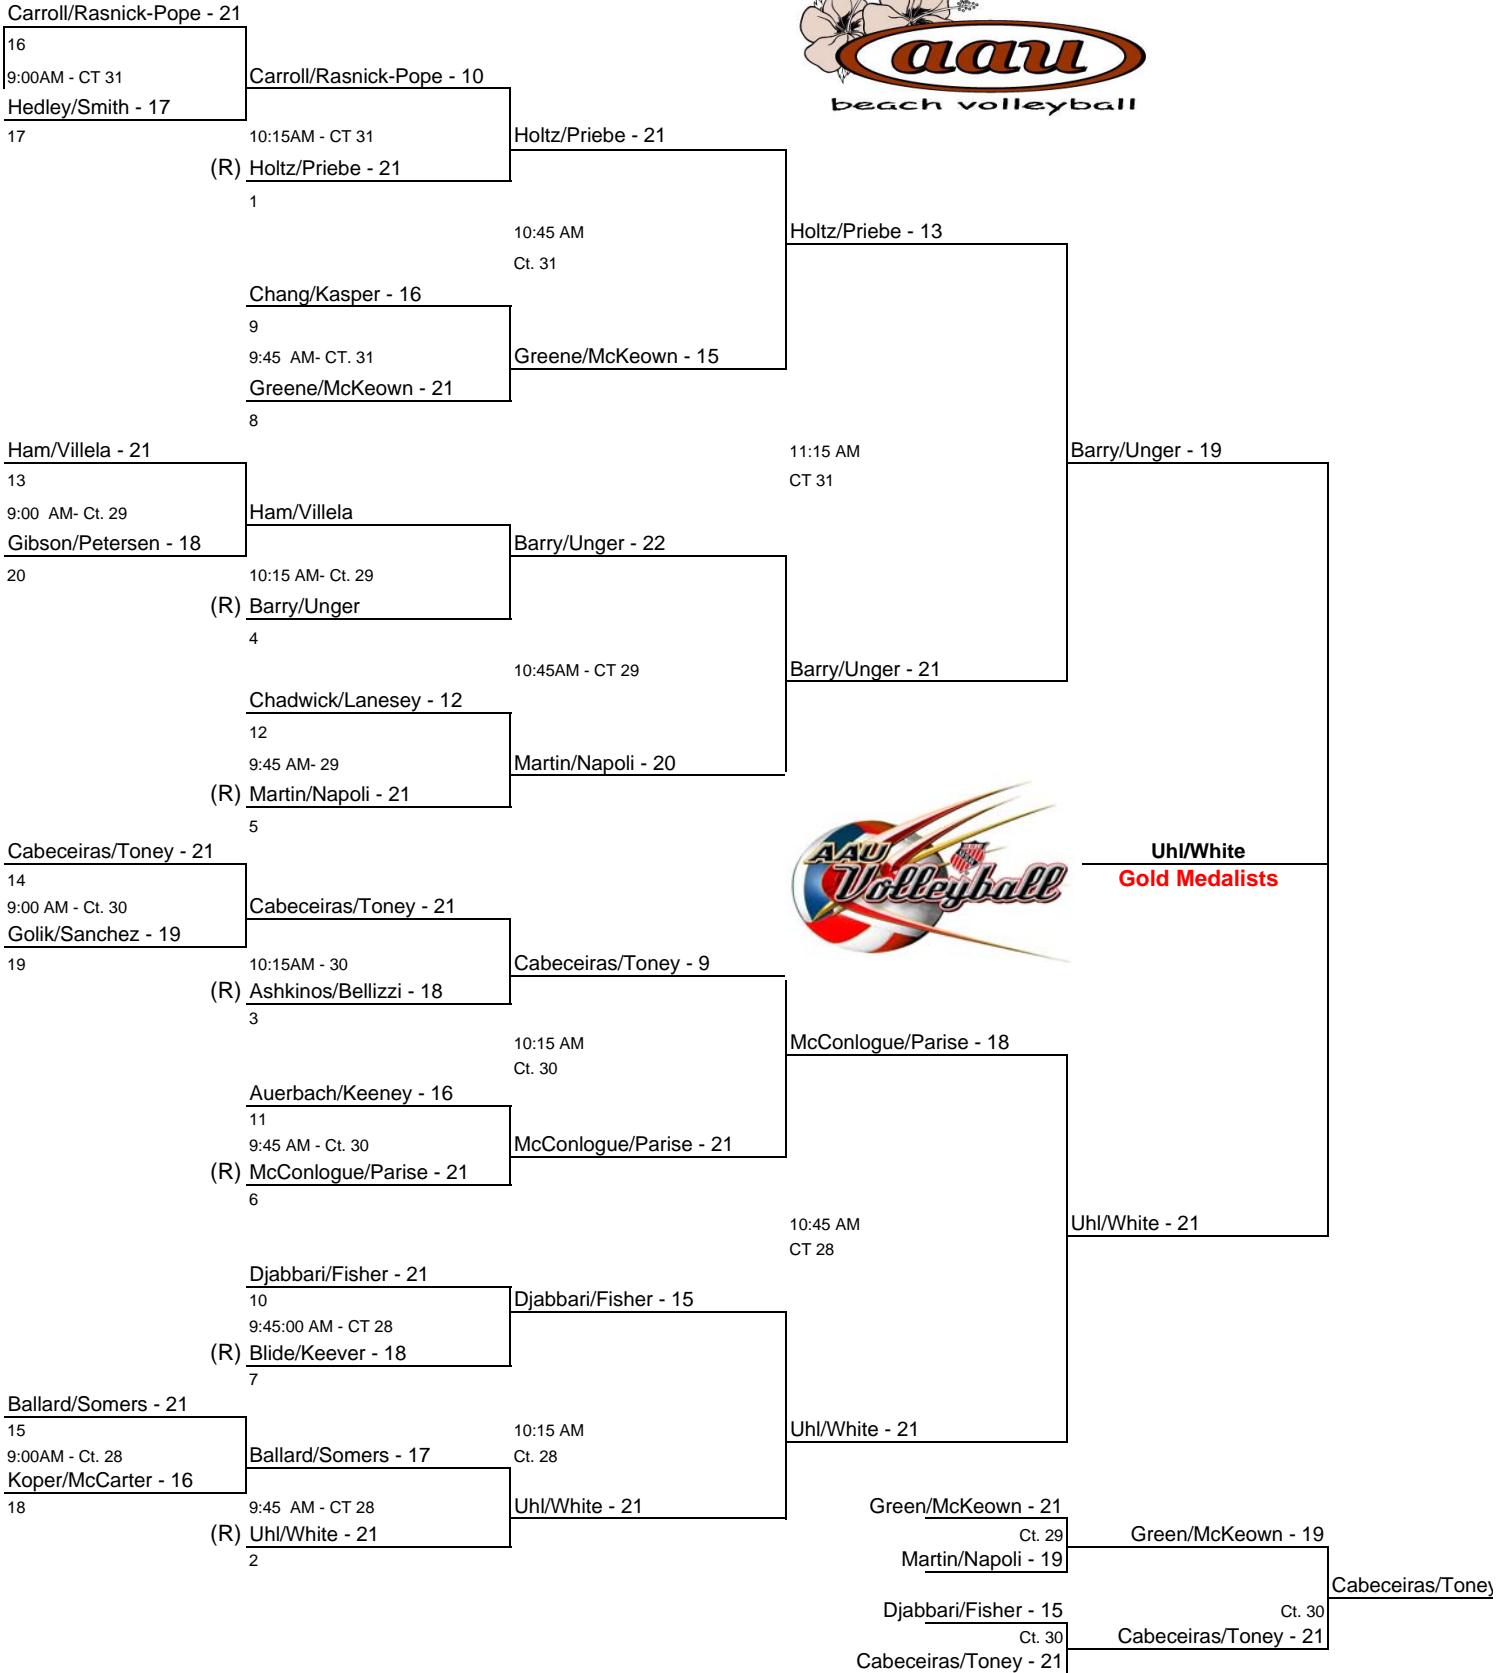

12 Girls Gold Bracket

12 Girls Silver Bracket

14 Girls Silver Division

*All times are approximate - Games will begin at the conclusion of the previous game

Division: 15 Girls Gold Bracket

5th Place

*All times are approximate - Games will begin at the conclusion of the previous game

Division: 15 Girls Silver Bracket

*All times are approximate - Games will begin at the conclusion of the previous game

Boys 16s Gold Bracket

*All times are approximate - Games will begin at the conclusion of the previous game

16 Girls Gold Bracket

16 Girls Silver Bracket

18 Girls Gold Bracket

18 Girls Silver Bracket