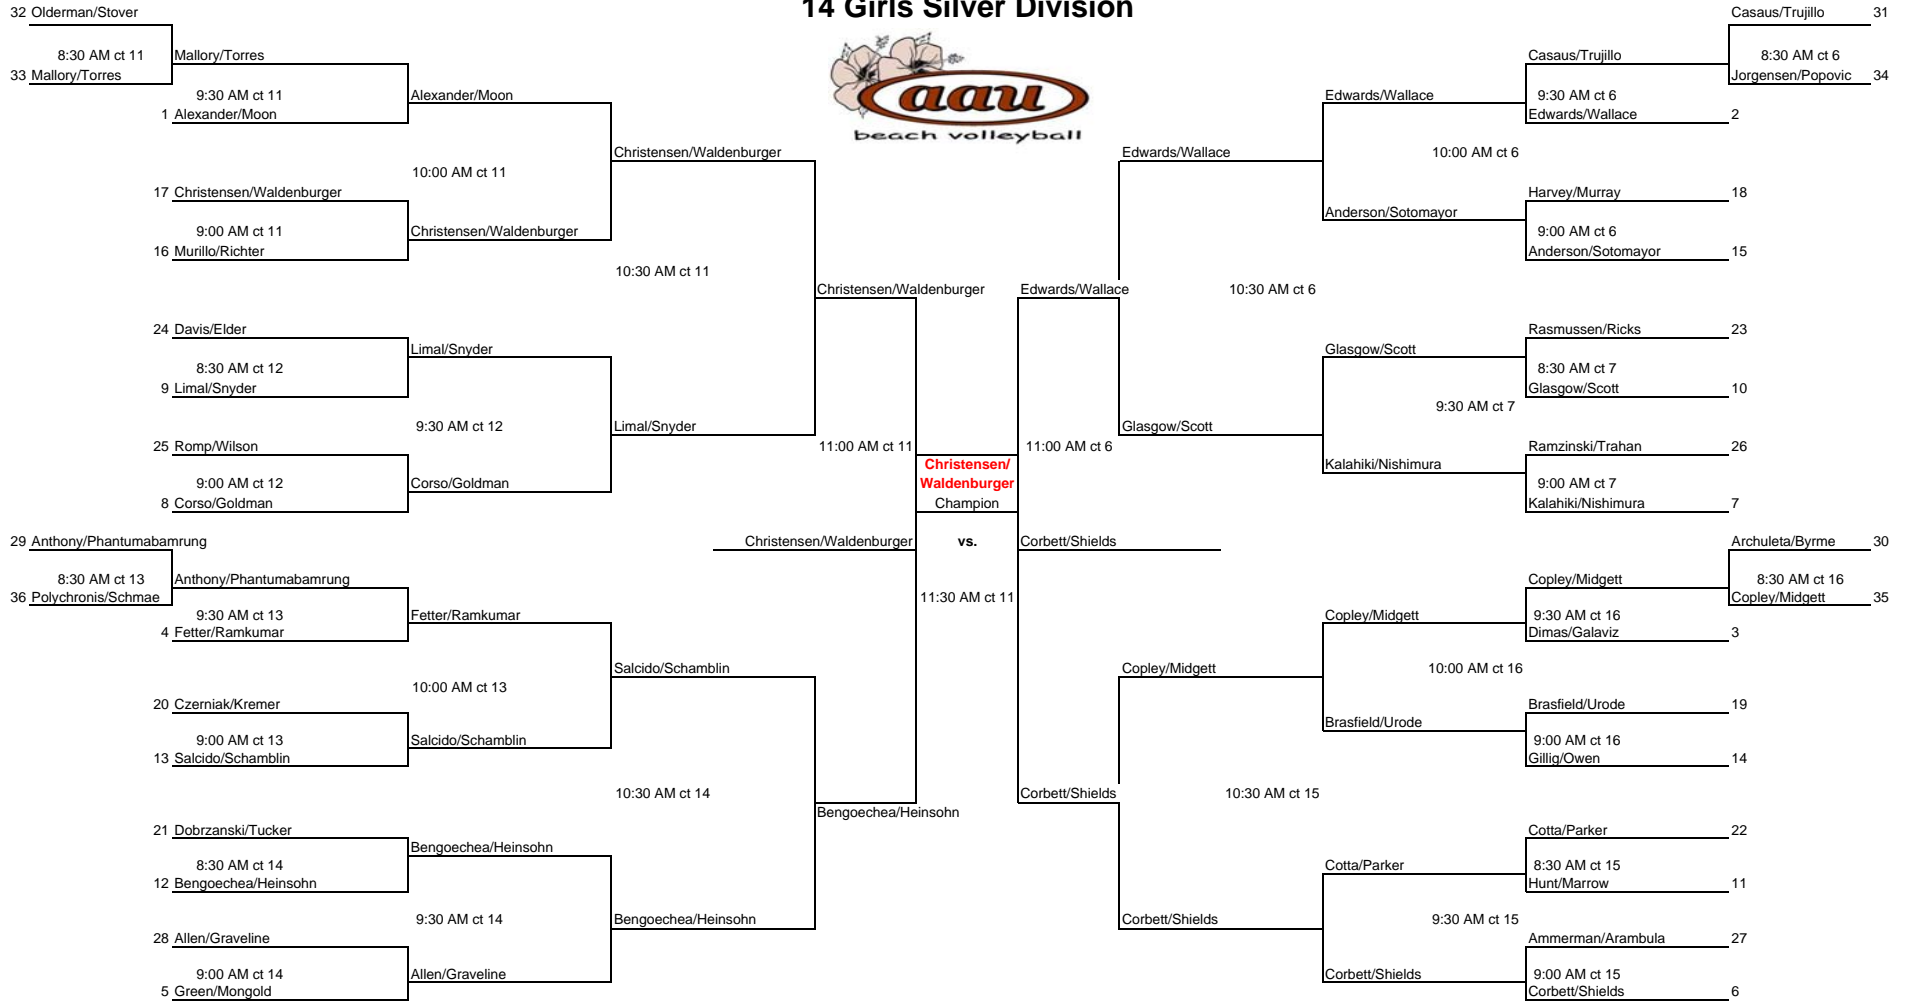

12 Girls Gold Bracket

12 Girls Silver Bracket

14 Girls Silver Division

*All times are approximate - Games will begin at the conclusion of the previous game

Division: 15 Girls Gold Bracket

5th Place

*All times are approximate - Games will begin at the conclusion of the previous game

Division: 15 Girls Silver Bracket

*All times are approximate - Games will begin at the conclusion of the previous game

Boys 16s Gold Bracket

*All times are approximate - Games will begin at the conclusion of the previous game

16 Girls Gold Bracket

16 Girls Silver Bracket

18 Girls Gold Bracket

18 Girls Silver Bracket