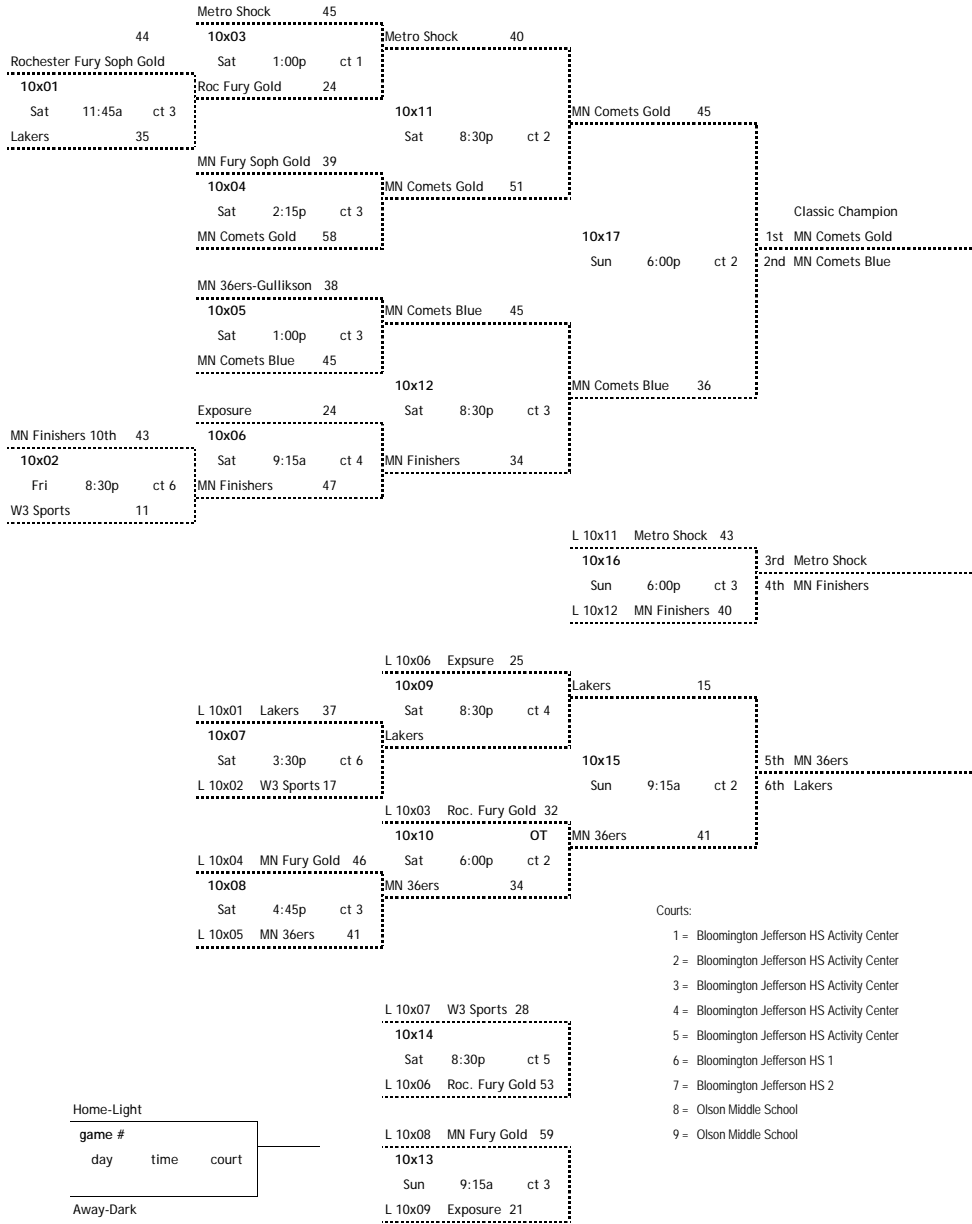

2011 Minnesota AAU Girls Basketball Championships Sophomore Classic