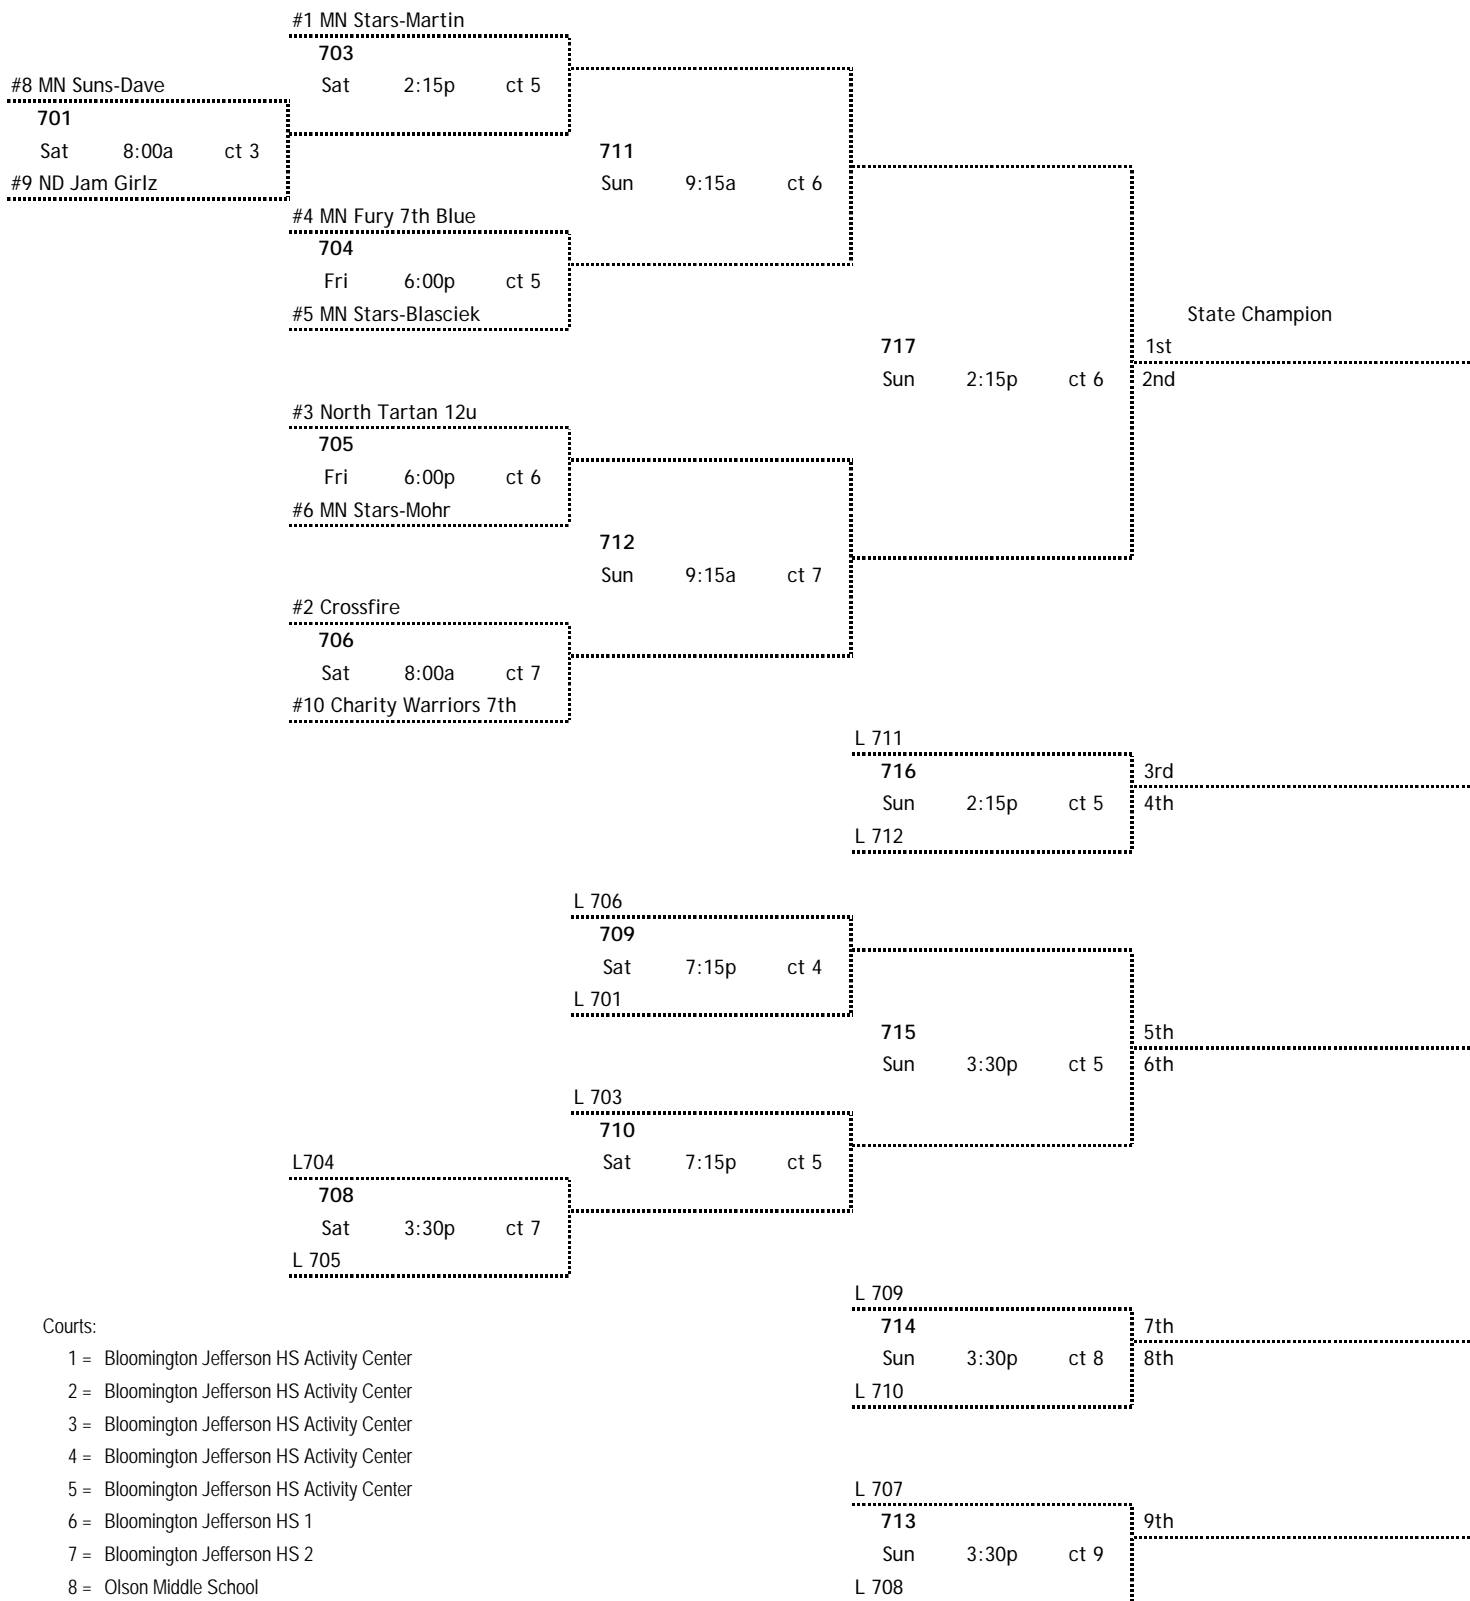

game #
day time court

2011 Minnesota AAU Girls Basketball Championships 6th Grade Classic

Courts:

- 1 = Bloomington Jefferson HS Activity Center
- 2 = Bloomington Jefferson HS Activity Center
- 3 = Bloomington Jefferson HS Activity Center
- 4 = Bloomington Jefferson HS Activity Center
- 5 = Bloomington Jefferson HS Activity Center
- 6 = Bloomington Jefferson HS 1
- 7 = Bloomington Jefferson HS 2
- 8 = Olson Middle School
- 9 = Olson Middle School

game #	
day time court	

2011 Minnesota AAU Girls Basketball Championships 7th Grade Championship

Courts:

- 1 = Bloomington Jefferson HS Activity Center
- 2 = Bloomington Jefferson HS Activity Center
- 3 = Bloomington Jefferson HS Activity Center
- 4 = Bloomington Jefferson HS Activity Center
- 5 = Bloomington Jefferson HS Activity Center
- 6 = Bloomington Jefferson HS 1
- 7 = Bloomington Jefferson HS 2
- 8 = Olson Middle School
- 9 = Olson Middle School