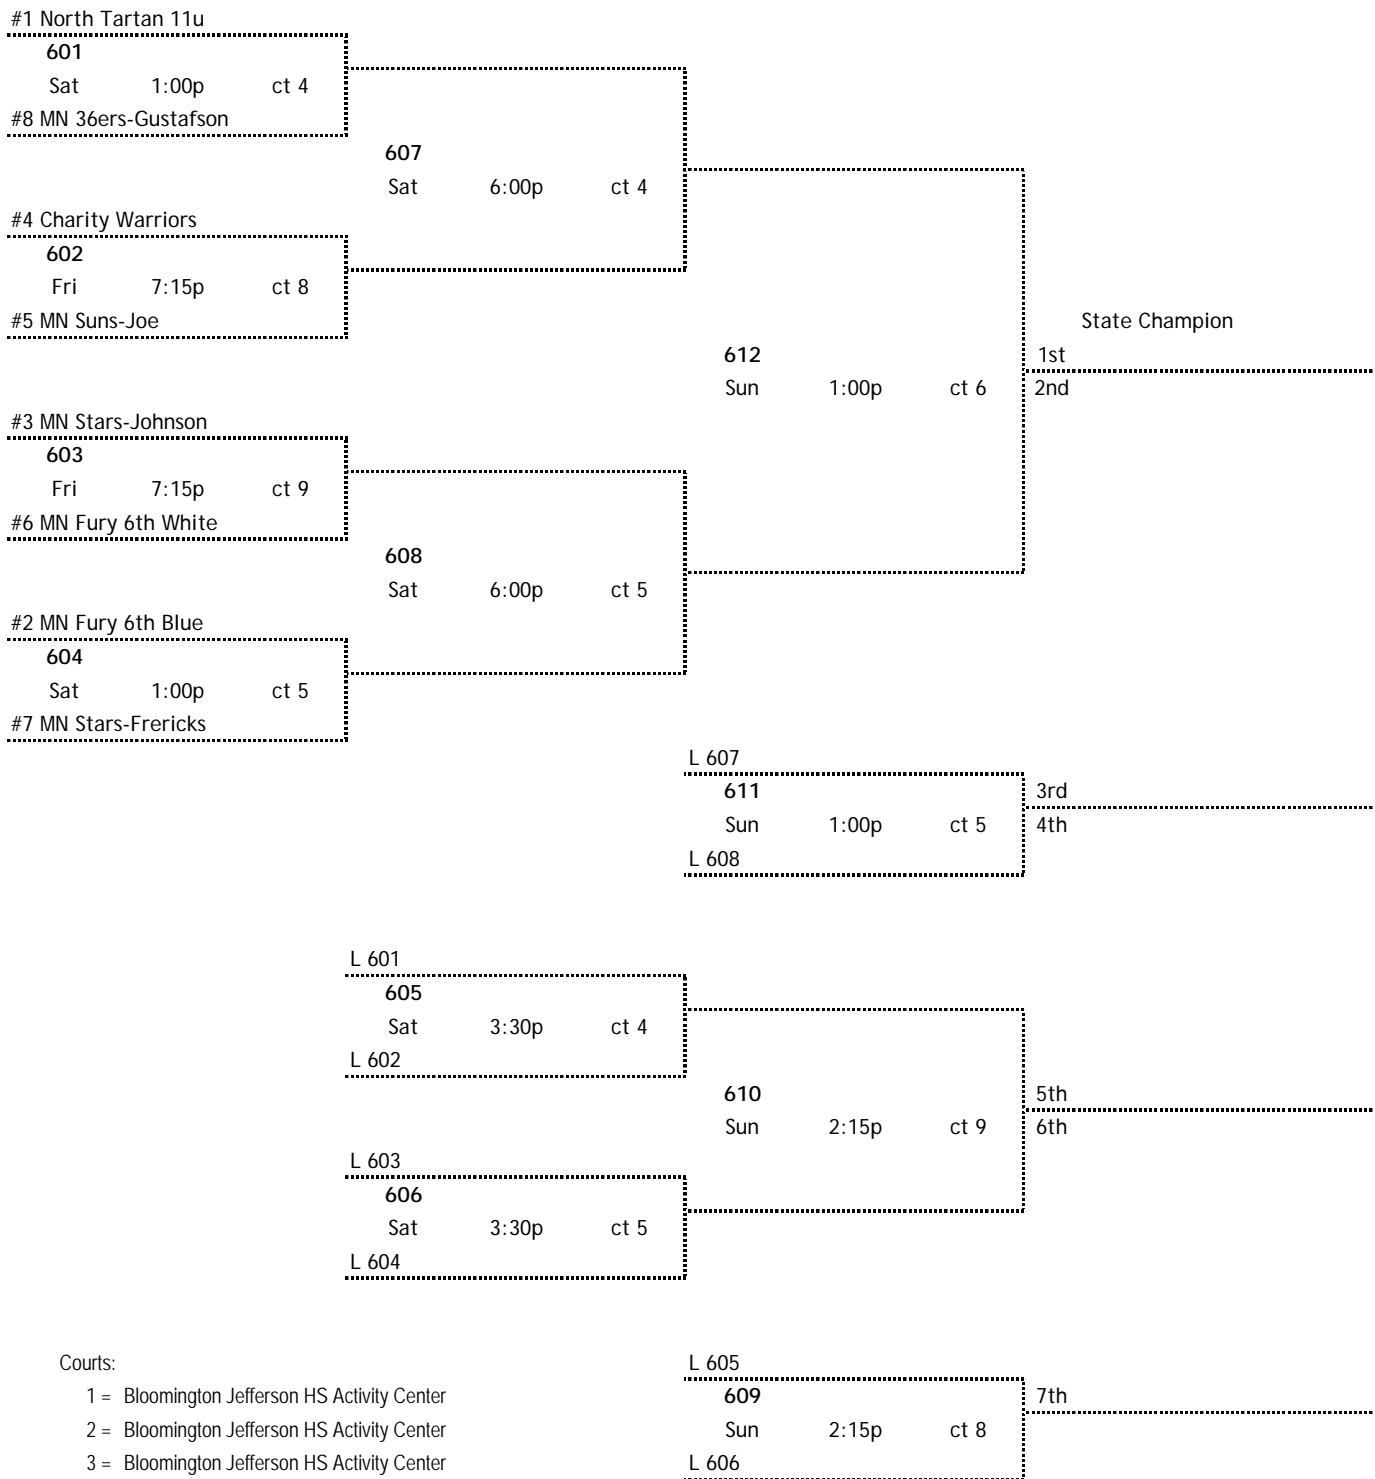

2011 Minnesota AAU Girls Basketball Championships 6th Grade Championship

Courts:

- 1 = Bloomington Jefferson HS Activity Center
- 2 = Bloomington Jefferson HS Activity Center
- 3 = Bloomington Jefferson HS Activity Center
- 4 = Bloomington Jefferson HS Activity Center
- 5 = Bloomington Jefferson HS Activity Center
- 6 = Bloomington Jefferson HS 1
- 7 = Bloomington Jefferson HS 2
- 8 = Olson Middle School
- 9 = Olson Middle School