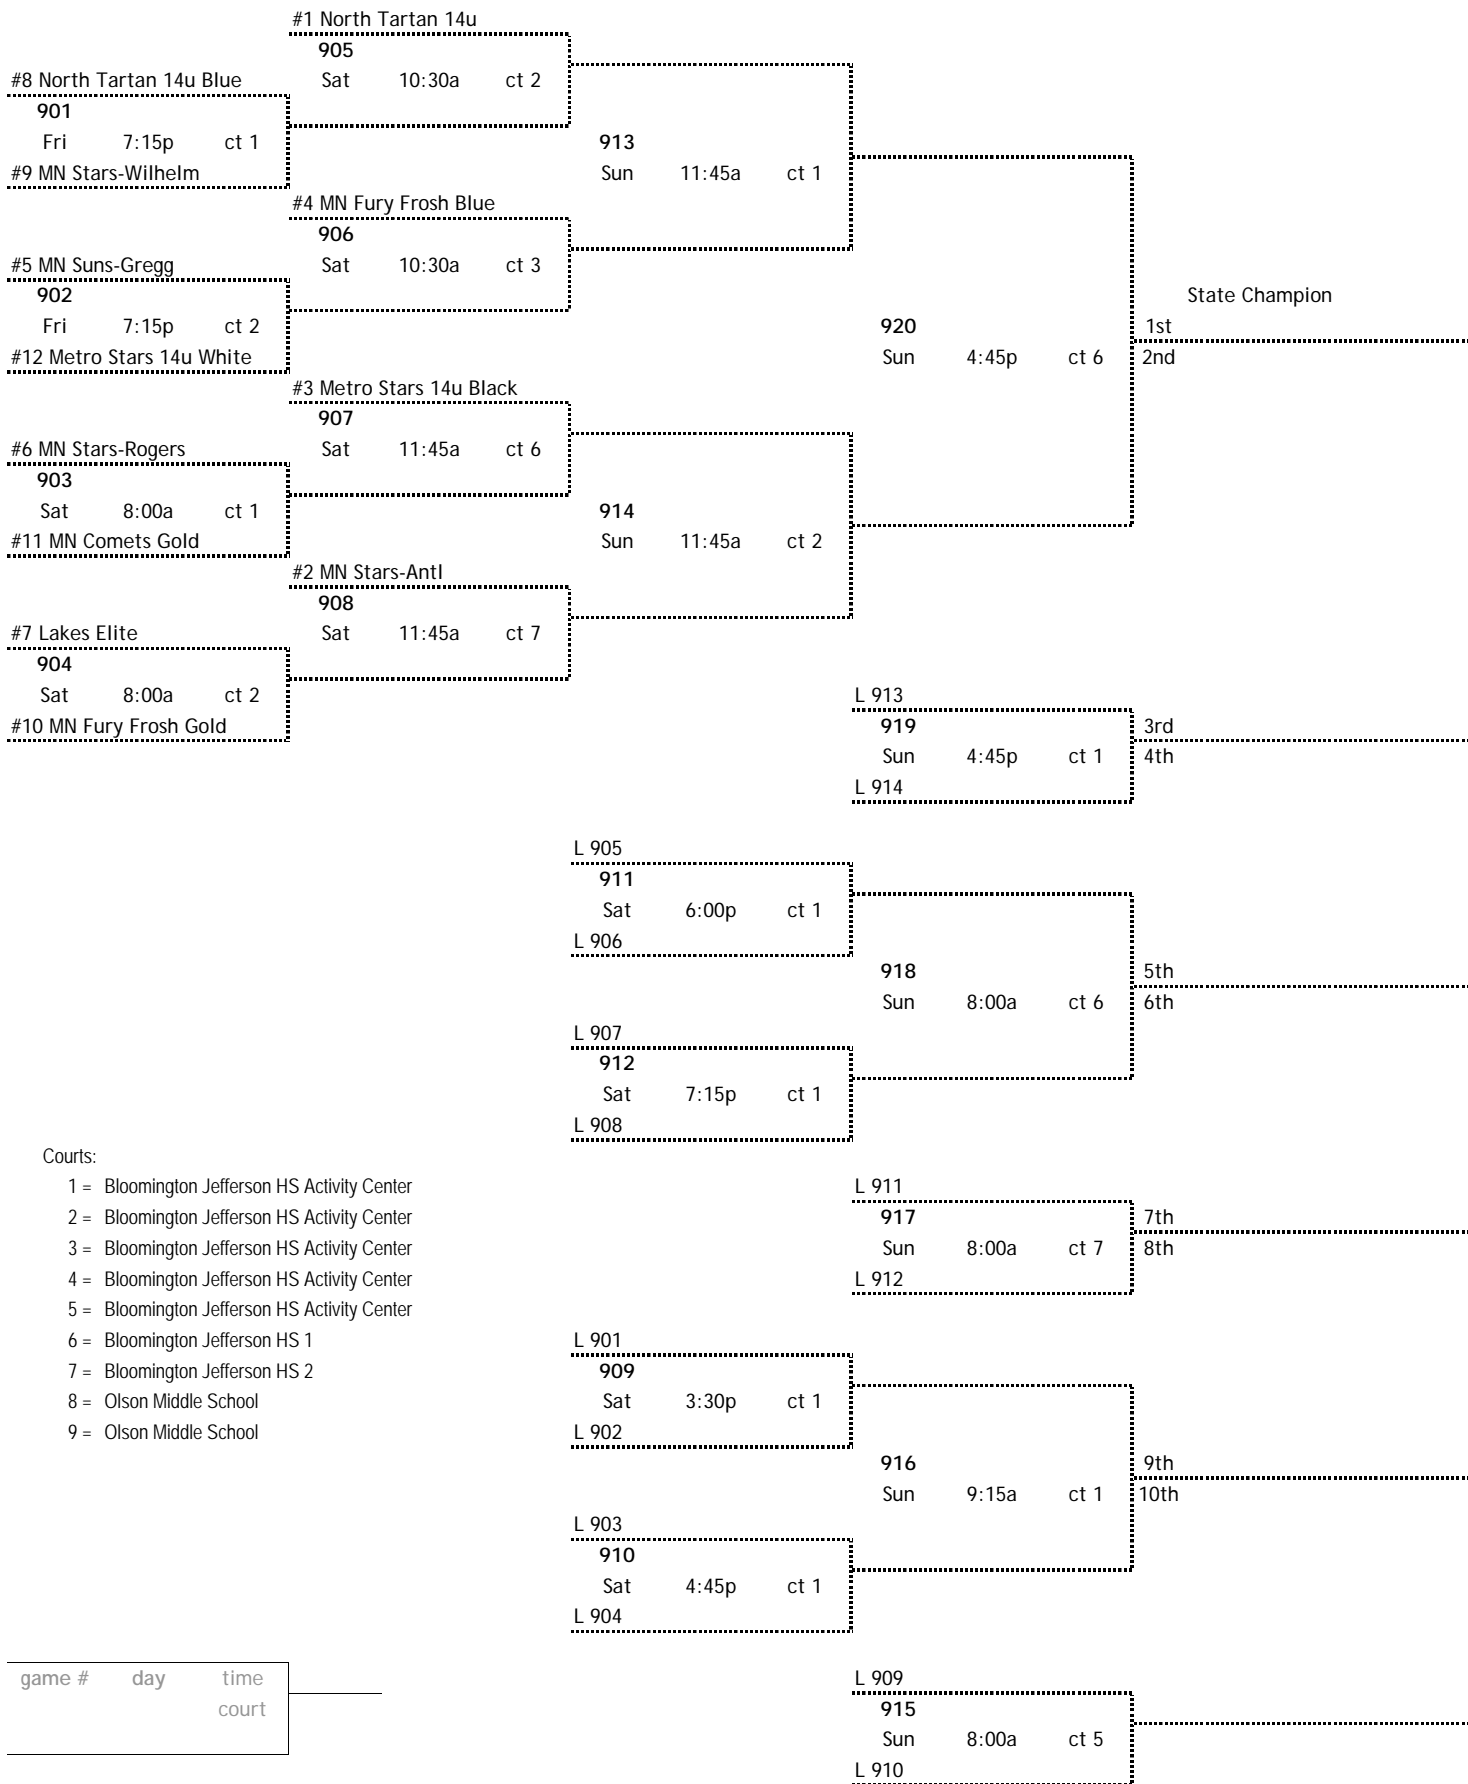

2011 Minnesota AAU Girls Basketball Championships Freshman Championship

Courts:

- 1 = Bloomington Jefferson HS Activity Center
- 2 = Bloomington Jefferson HS Activity Center
- 3 = Bloomington Jefferson HS Activity Center
- 4 = Bloomington Jefferson HS Activity Center
- 5 = Bloomington Jefferson HS Activity Center
- 6 = Bloomington Jefferson HS 1
- 7 = Bloomington Jefferson HS 2
- 8 = Olson Middle School
- 9 = Olson Middle School

game #	day	time	court