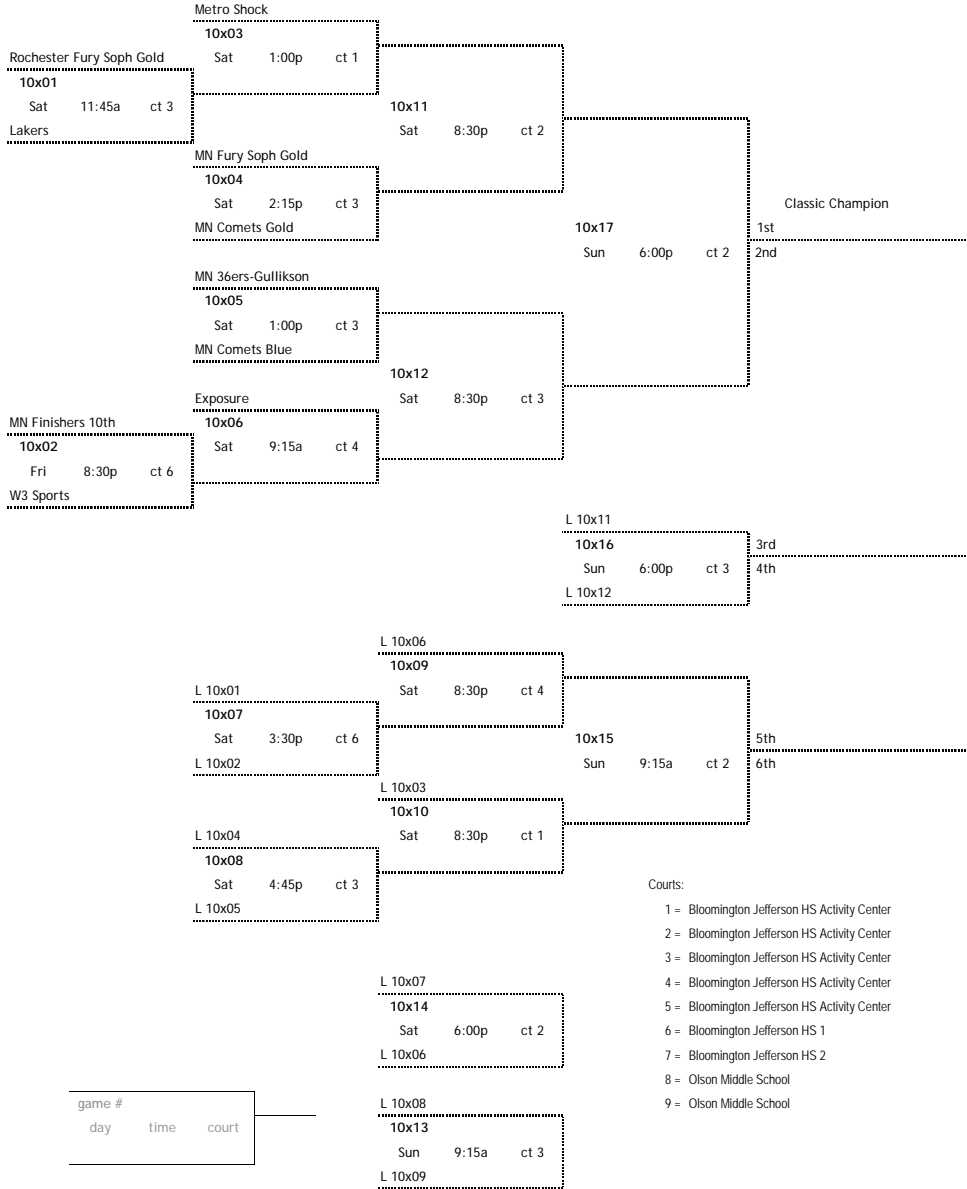

2011 Minnesota AAU Girls Basketball Championships Sophomore Classic