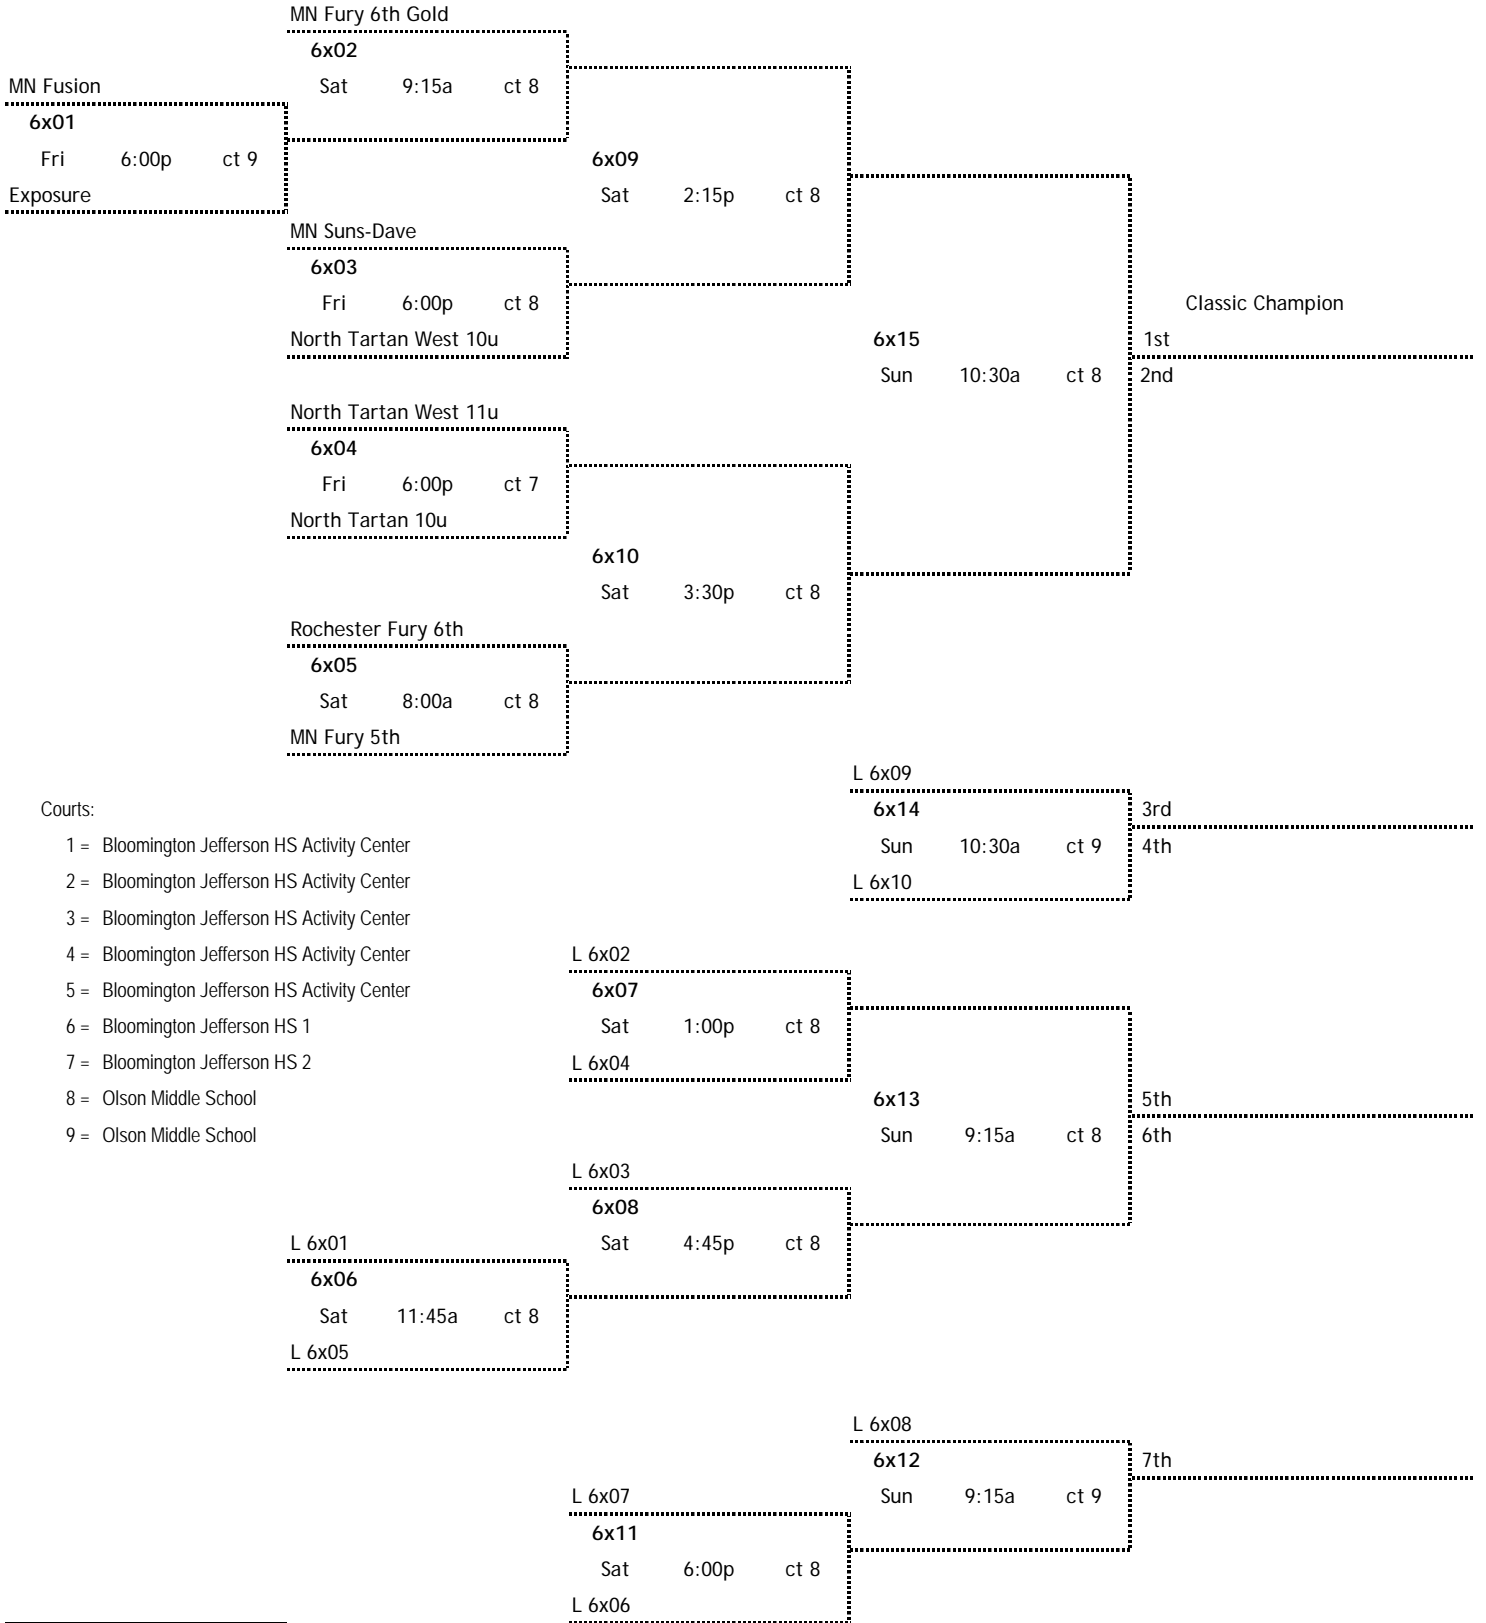

2011 Minnesota AAU Girls Basketball Championships 6th Grade Classic

Courts:

- 1 = Bloomington Jefferson HS Activity Center
- 2 = Bloomington Jefferson HS Activity Center
- 3 = Bloomington Jefferson HS Activity Center
- 4 = Bloomington Jefferson HS Activity Center
- 5 = Bloomington Jefferson HS Activity Center
- 6 = Bloomington Jefferson HS 1
- 7 = Bloomington Jefferson HS 2
- 8 = Olson Middle School
- 9 = Olson Middle School

game #	
day time court