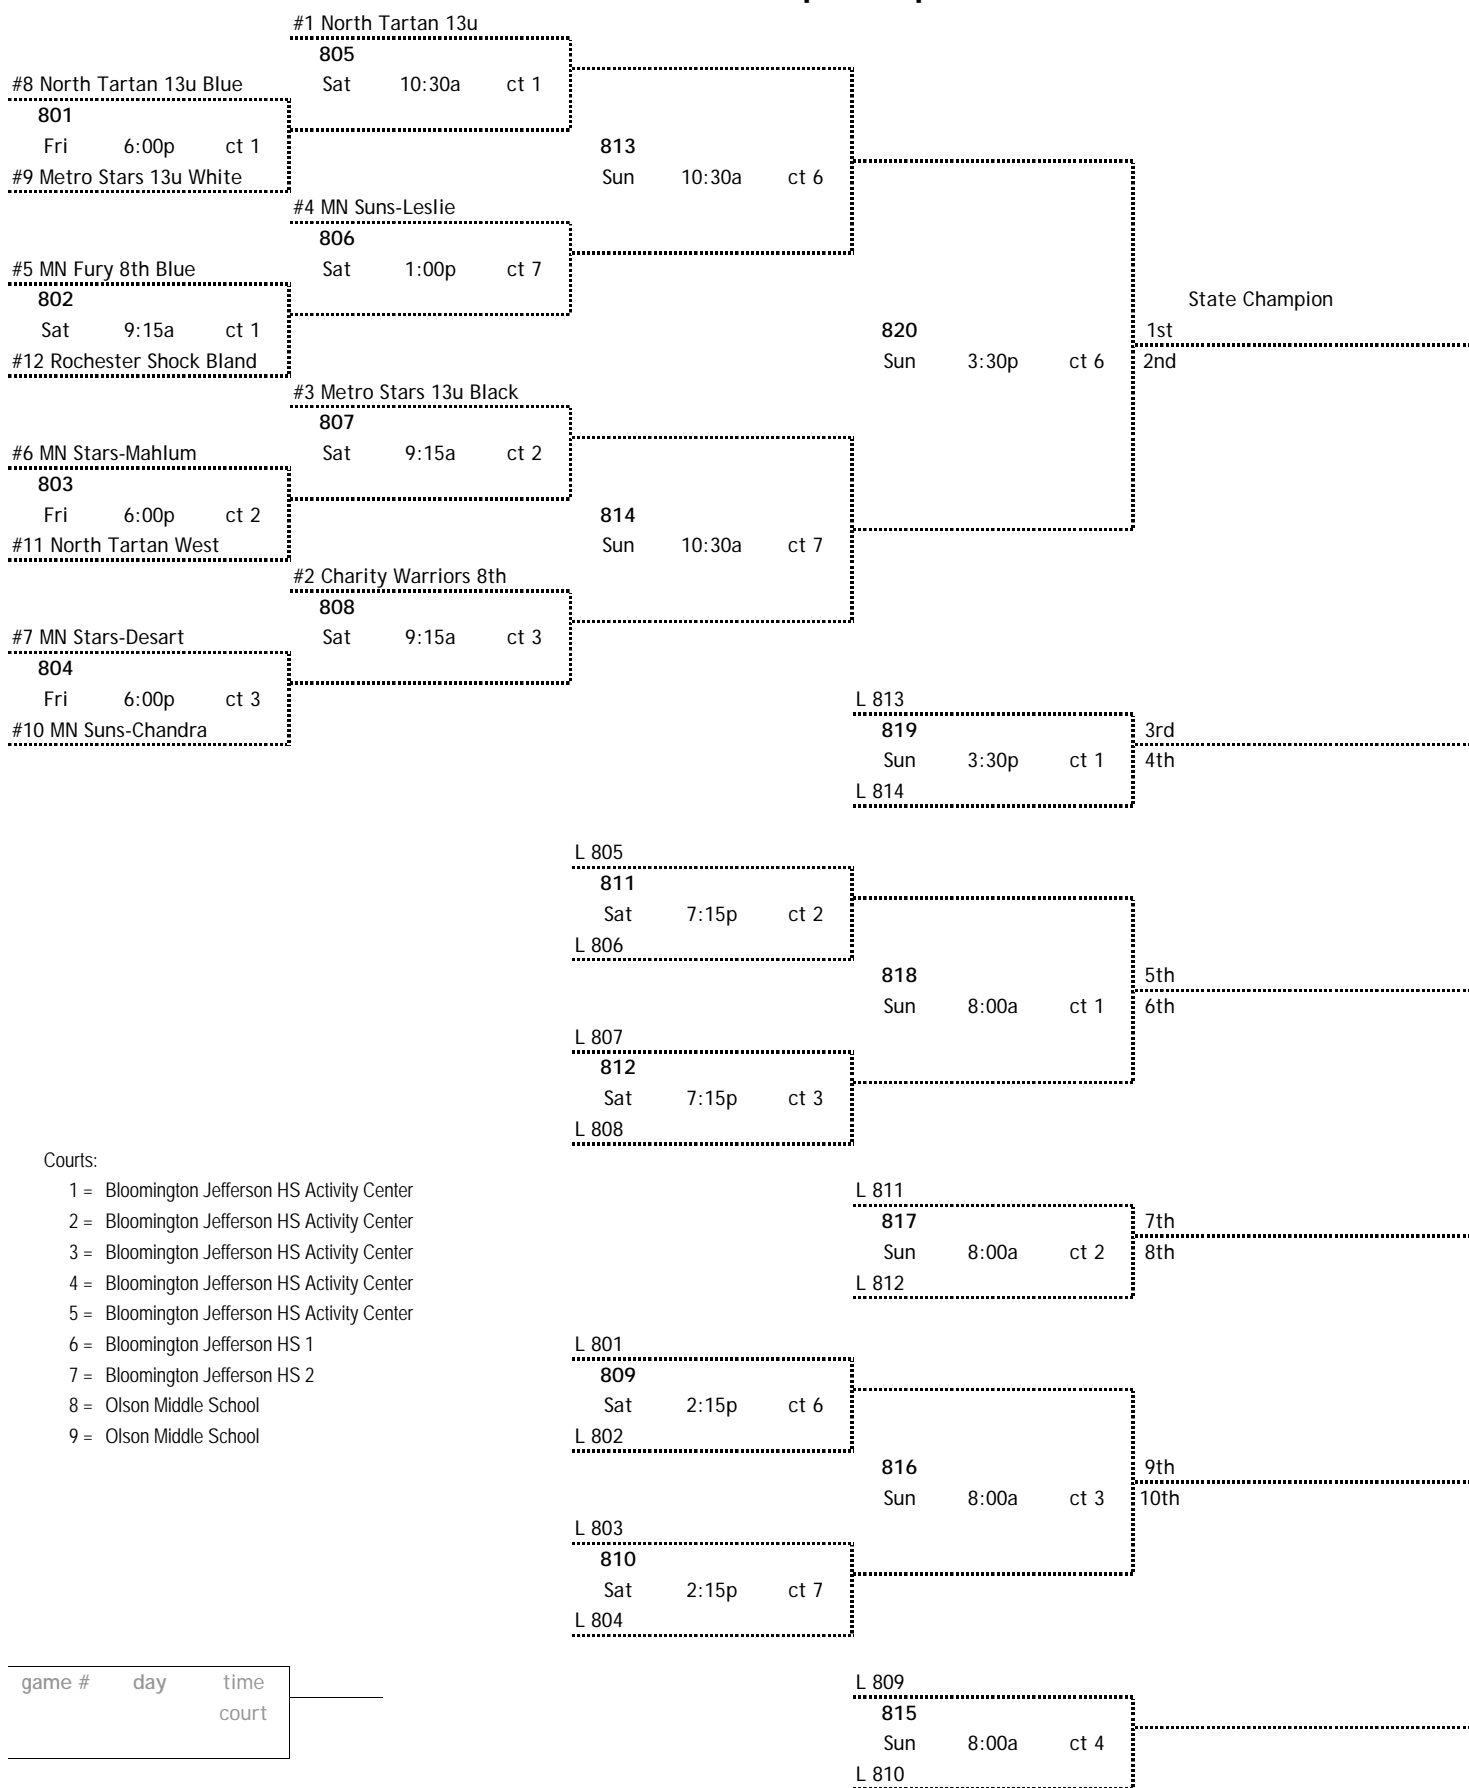

2011 Minnesota AAU Girls Basketball Championships 8th Grade Championship