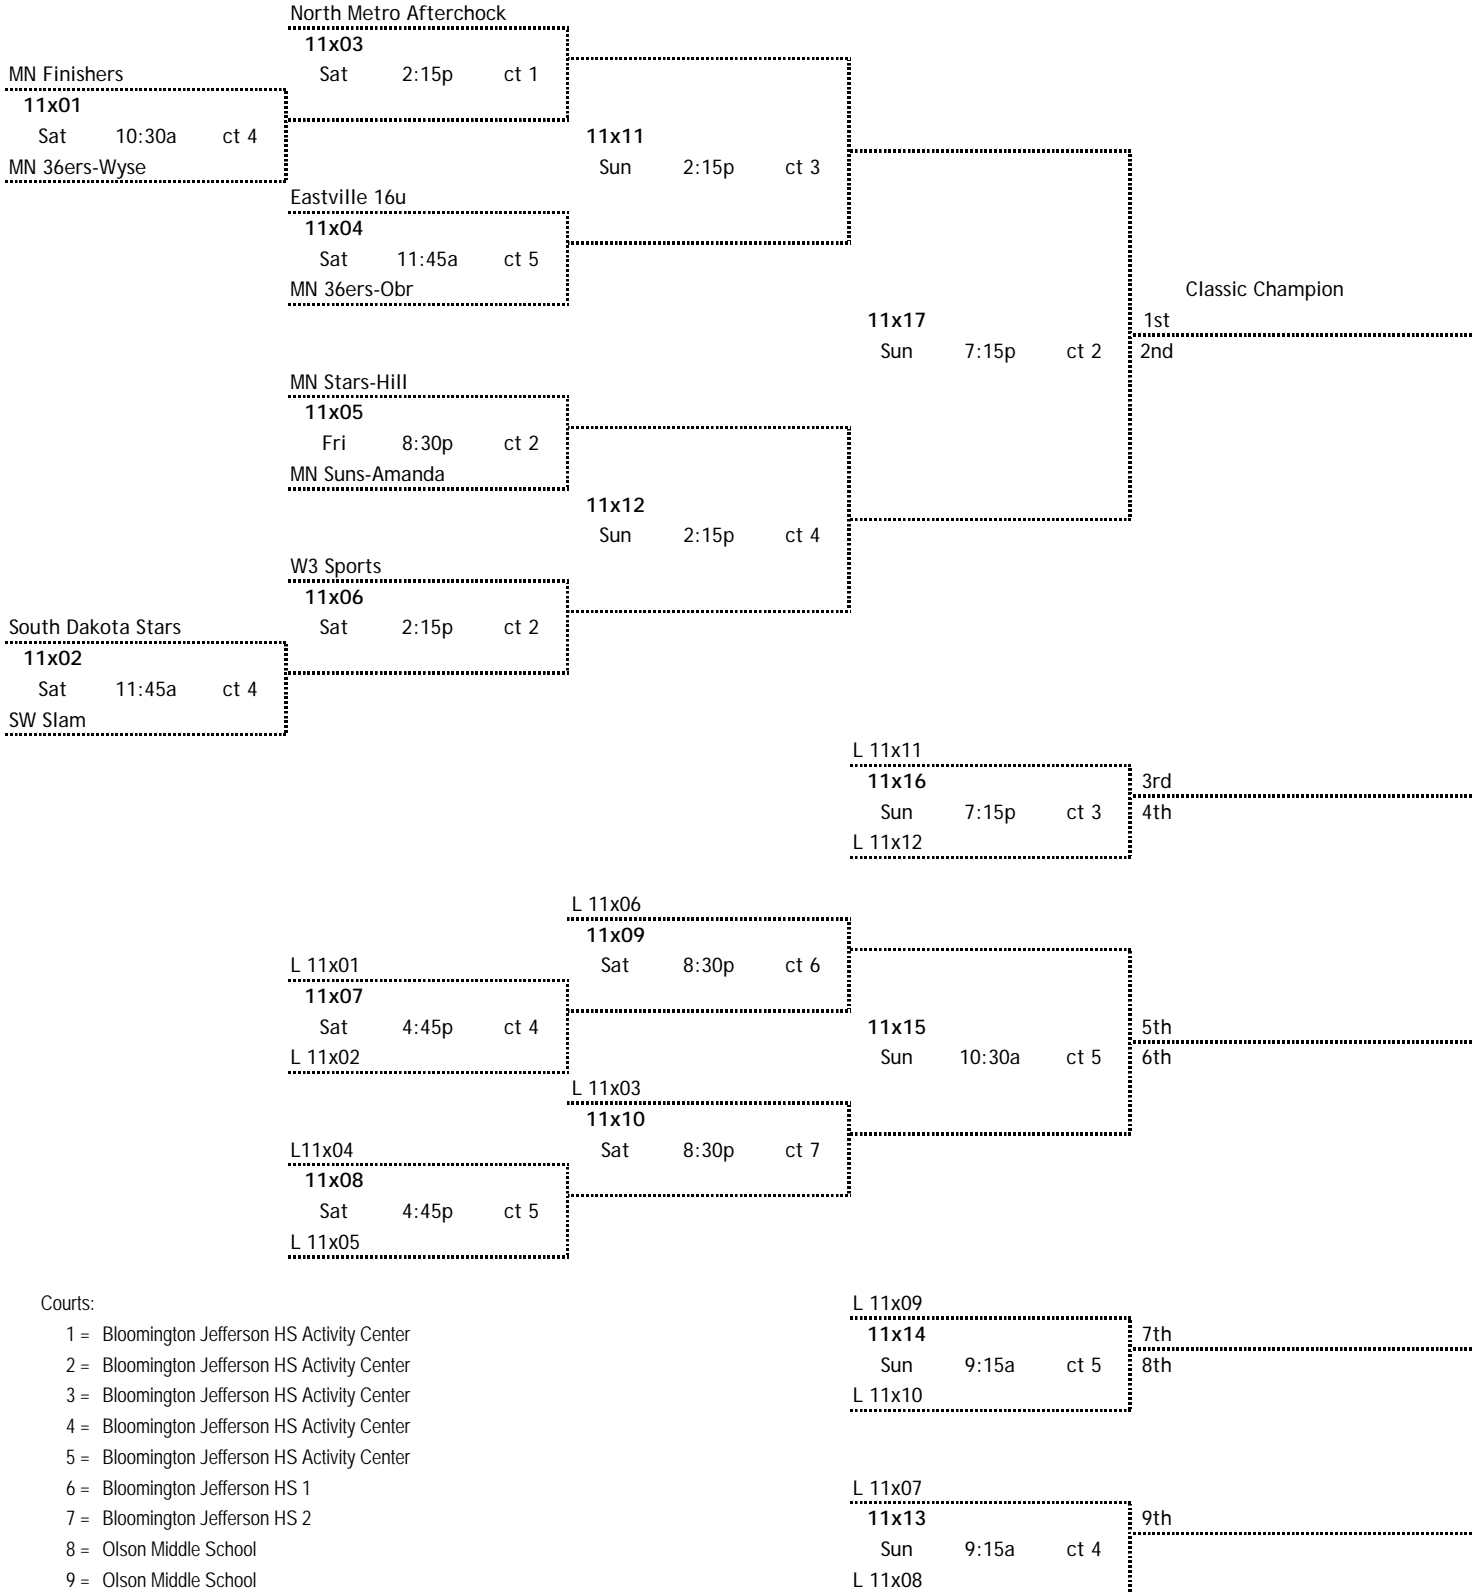

2011 Minnesota AAU Girls Basketball Championships Junior Classic

Courts:

- 1 = Bloomington Jefferson HS Activity Center
- 2 = Bloomington Jefferson HS Activity Center
- 3 = Bloomington Jefferson HS Activity Center
- 4 = Bloomington Jefferson HS Activity Center
- 5 = Bloomington Jefferson HS Activity Center
- 6 = Bloomington Jefferson HS 1
- 7 = Bloomington Jefferson HS 2
- 8 = Olson Middle School
- 9 = Olson Middle School

game #	day	time	court