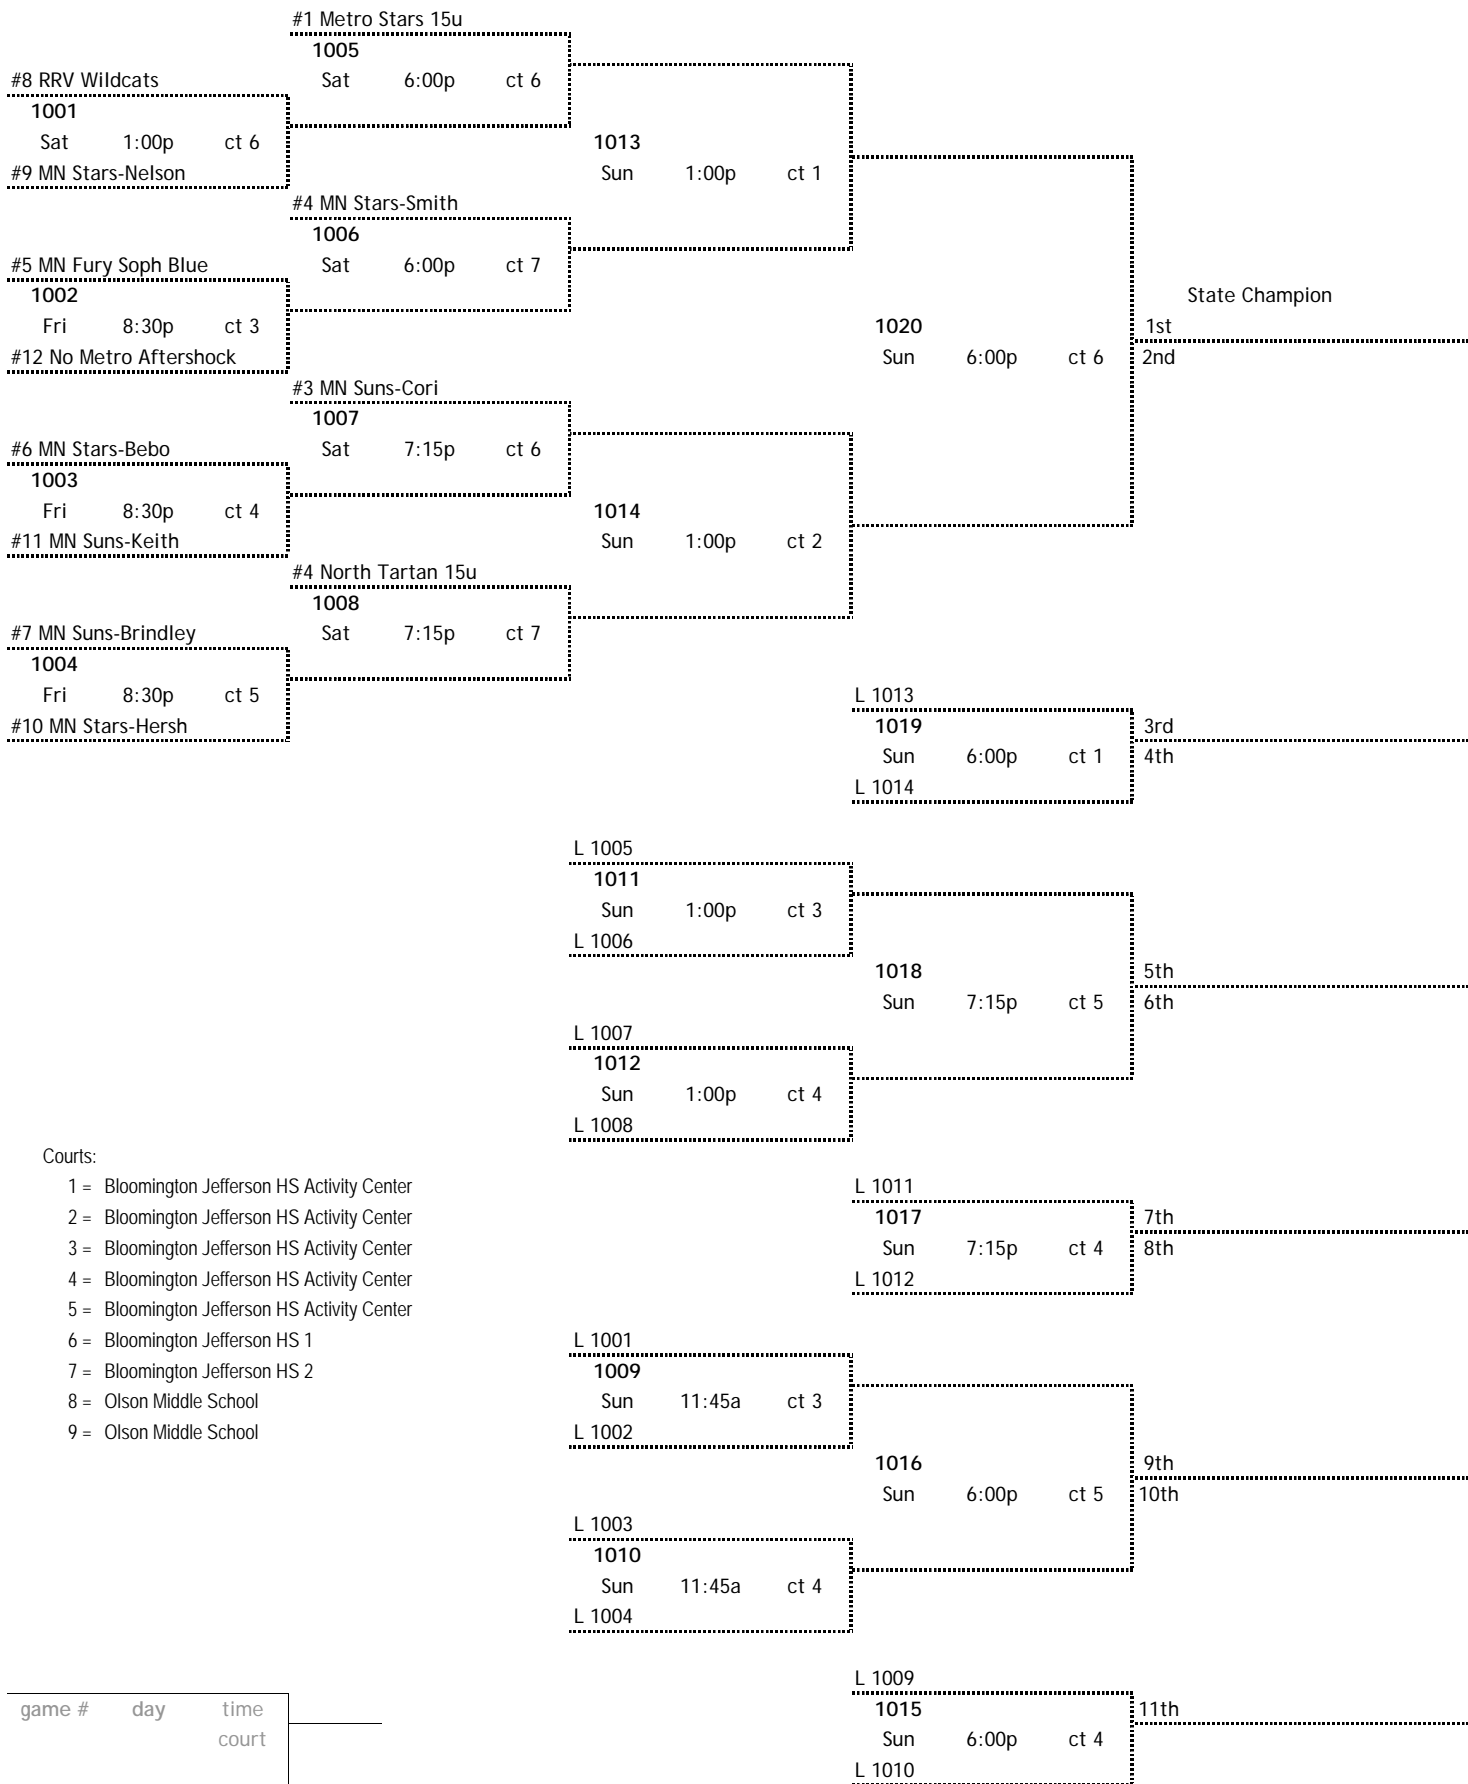

2011 Minnesota AAU Girls Basketball Championships Sophomore Championship