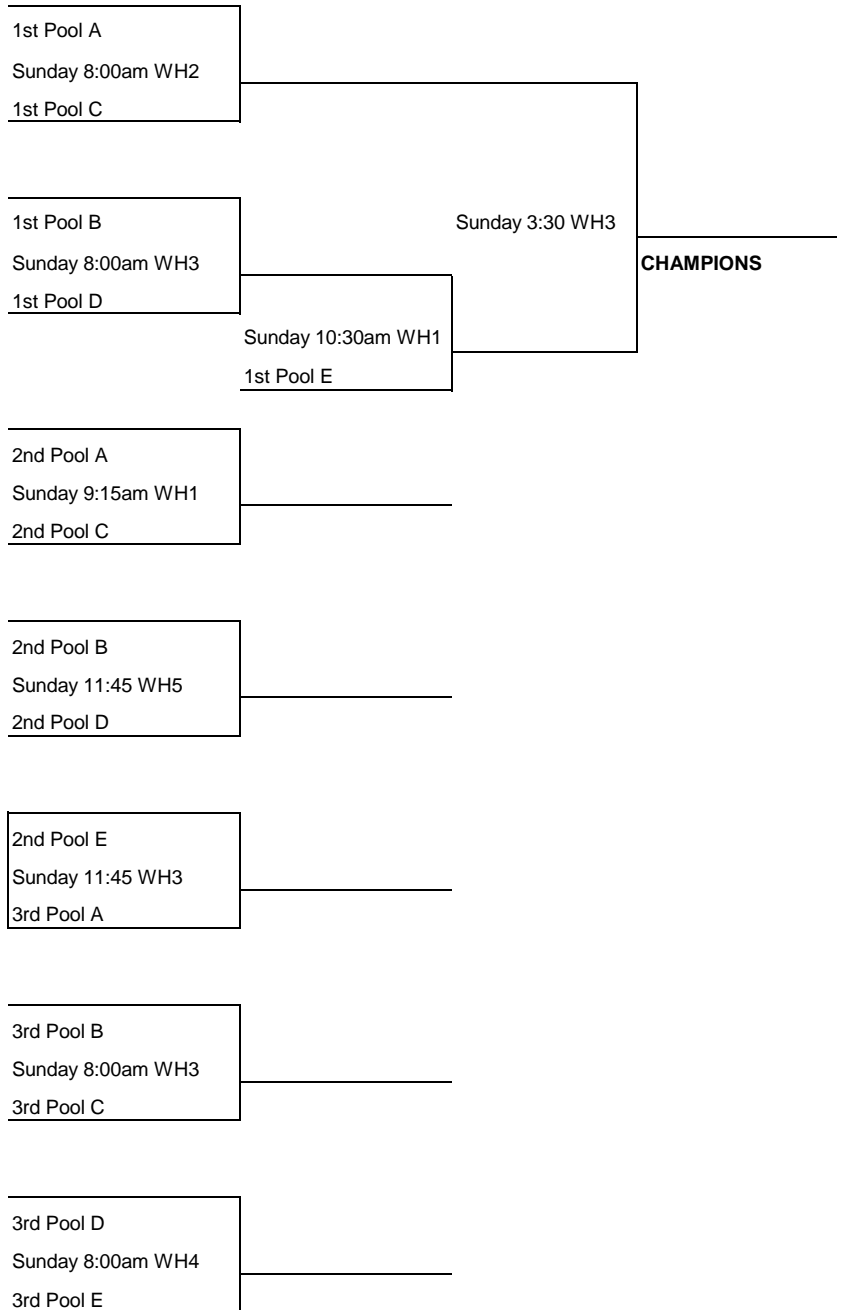

Battle on the Hardwood U13

Pool A	
A1. North Tartan 12	A1 v A2 Sat. 9:45am WH2
A2. MN Stars - Csulits	A2 v A3 Sat. 12:15 WH1
A3. Team WI - Hoyt	A3 v A1 Sat. 6:30 ER2
Pool B	
B1. MN Suns - Troy	B1 v B2 Sat. 9:45am WH3
B2. MN Fury Roch - Miller	B2 v B3 Sat. 12:15 WH2
B3. ND Bomberz	B3 v B1 Sat. 6:30 ER1

Pool C	
C1. Kingdom Hoops	C1 v C2 Sat. 12:15 WH3
C2. North Tartan 13 Blue	C2 v C3 Sat. 9:45am WH4
C3. MN Fury Roch - Stubstad	C3 v C1 Sat. 6:30 ER3
Pool D	
D1. Team WI - Cody	D1 v D3 Sat. 9:45am ER1
D2. MN Suns - Amanda	D2 v D3 Sat. 12:15 WH5
D3. MN Heat - Ring	D2 v D1 Sat. 6:30 ER4

Pool E	
E1. MN Fury 13U	E1 v E2 Sat. 11:00am ER3
E2. Metro Stars	E2 v E3 Sat. 2:45 ER2
E3. MN Heat 13U	E3 v E1 Sat. 6:30 ER5