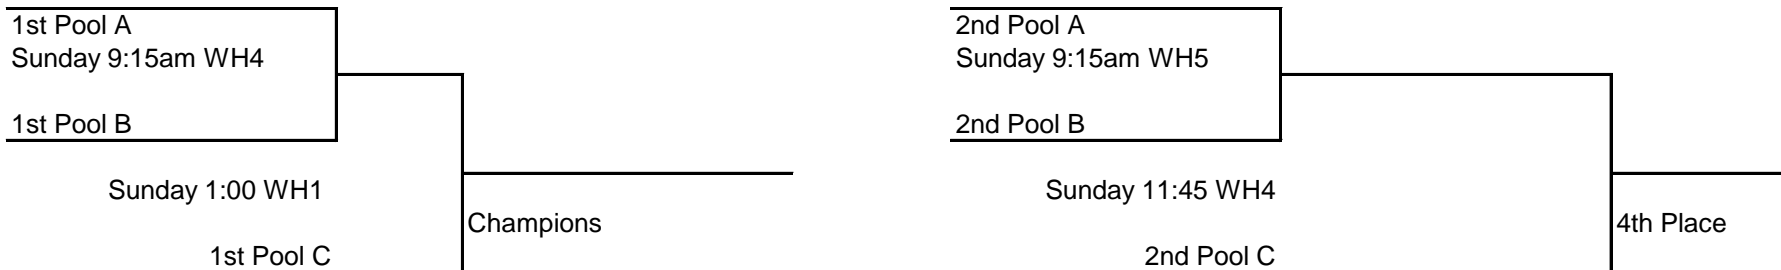

1st Pool C
Sunday 10:30am WH2
1st Pool B

Sunday 1:00pm WH3

1st Pool A

Champions

2nd Pool C
Sunday 10:30am WH3

2nd Pool B

Sunday 1:00pm WH4

2nd Pool A

4th Place

3rd Pool C
Sunday 9:15am WH2
3rd Pool B

Sunday 11:45 ER5

3rd Pool A

4th Pool C
Sunday 9:15am WH3
4th Pool A

Battle on the Hardwood U12

Pool A		Pool B		Pool C	
A1. Kingdom Hoops		B1. MN Stars - Martin		C1. MN Fury - Greene	
A2. MN Stars - Santjer		B2. Central Lakes		C2. North Tartan 12Blue	
A3. MN Fury - Michels		B3. MN Fury Roch.		C3. MN Stars - Malhum	
A4. Metro Stars					
A1 v A2 Sat. 8:30am WH1		B1 v B2 Sat. 8:30am WH3		C1 v C2 Sat. 8:30am WH4	
A3 v A4 Sat. 8:30am WH2		B2 v B3 Sat. 12:15 ER4		C2 v C3 Sat. 12:15 ER1	
A1 v A3 Sat. 12:15 ER2		B3 v B1 Sat. 4:00 ER3		C3 v C1 Sat. 4:00 ER2	
A2 v A4 Sat. 12:15 ER3					
A1 v A4 Sat. 4:00 ER5					
A2 v A3 Sat. 4:00 ER4					

3rd Pool A
 Sunday 10:30 WH4
 3rd Pool B

3rd Pool C
 Sunday 10:30 WH5
 4th Pool A

Battle on the Hardwood U13

Pool A	
A1. North Tartan 12	A1 v A2 Sat. 9:45am WH2
A2. MN Stars - Csulits	A2 v A3 Sat. 12:15 WH1
A3. Team WI - Hoyt	A3 v A1 Sat. 6:30 ER2
Pool B	
B1. MN Suns - Troy	B1 v B2 Sat. 9:45am WH3
B2. MN Fury Roch - Miller	B2 v B3 Sat. 12:15 WH2
B3. ND Bomberz	B3 v B1 Sat. 6:30 ER1

Pool C	
C1. Kingdom Hoops	C1 v C2 Sat. 12:15 WH3
C2. North Tartan 13 Blue	C2 v C3 Sat. 9:45am WH4
C3. MN Fury Roch - Stubstad	C3 v C1 Sat. 6:30 ER3
Pool D	
D1. Team WI - Cody	D1 v D3 Sat. 9:45am ER1
D2. MN Suns - Amanda	D2 v D3 Sat. 12:15 WH5
D3. MN Heat - Ring	D2 v D1 Sat. 6:30 ER4