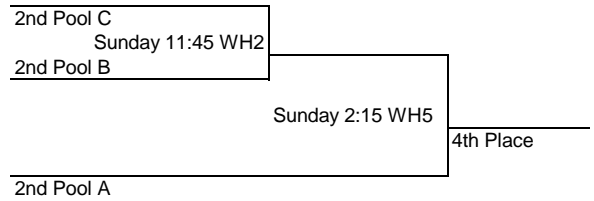

Battle on the Hardwood U14

Pool A		Pool B		Pool C
A1. Kingdom Hoops Black		B1. North Tartan 13		C1. MN Fury - Peper
A2. MN Suns - Brindley		B2. Fulton Academy		C2. Kingdom Hoops Red
A3. North Tartan 14		B3. MN Fury - Kellen		C3. West Metro Renegades
A4. MN Fury - Okstad				C4. Buzzer Beaters
		B1 v B2 Sat. 2:45 ER3		
A1 v A2 Sat. 11:00 ER1		B2 v B3 Sat. 7:45pm ER5		C1 v C2 Sat. 2:45 ER4
A3 v A4 Sat. 11:00 ER2		B3 v B1 Sat. 5:15 WH1		C3 v C4 Sat. 2:45 ER5
A1 v A3 Sat. 5:15 WH2				C1 v C3 Sat. 5:15 WH4
A2 v A4 Sat. 5:15 WH3				C2 v C4 Sat. 5:15 WH5
A1 v A4 Sat. 7:45pm ER3				C1 v C4 Sat. 7:45pm ER2
A2 v A3 Sat. 7:45pm ER4				C2 v C3 Sat. 7:45pm ER1