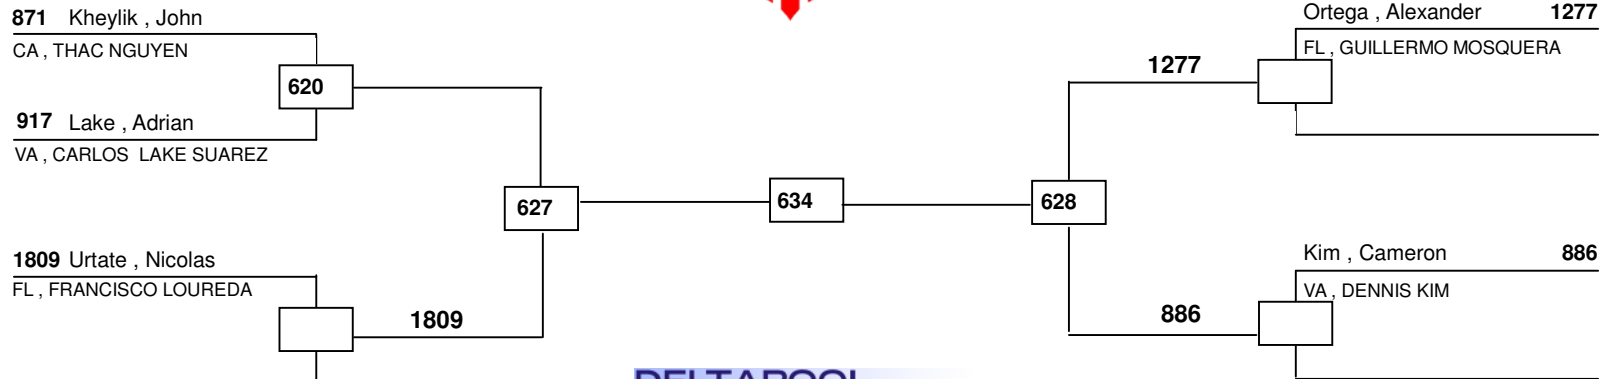

Ring 10 / 11:15 am

DELTAPOOL
Competition Management
by Hamid Rahimi

www.deltapool.de

Copyright by Hamid Rahimi 1994 - 2014

479, Olympic 8-9 INTER. 92.1-105.0 lbs Male

2

Staging Time: _____

Leave Staging: _____