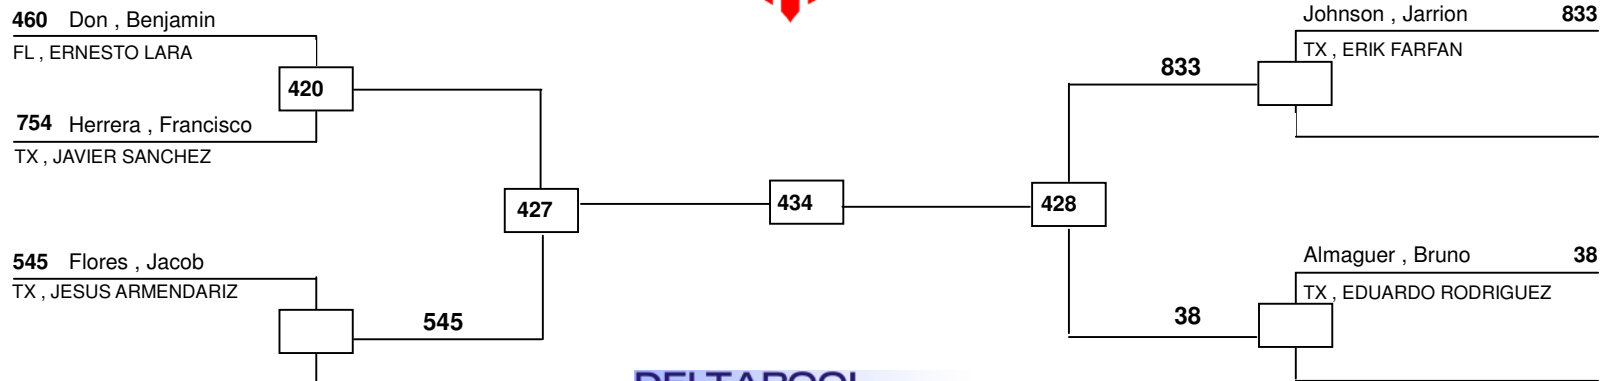

517, Olympic 10-11 NOVICE -65.0 lbs Male

4

2016 National AAU Youth & Adult

Fort Lauserdale

am 07/05/2016 - 07/09/2016

Ring 12 / 11:15 am

Staging Time: _____

Leave Staging: _____

Start Time: _____

End Time: _____

DELTAPOOL
Competition Management
by Hamid Rahimi

www.deltapool.de

Copyright by Hamid Rahimi 1994 - 2014