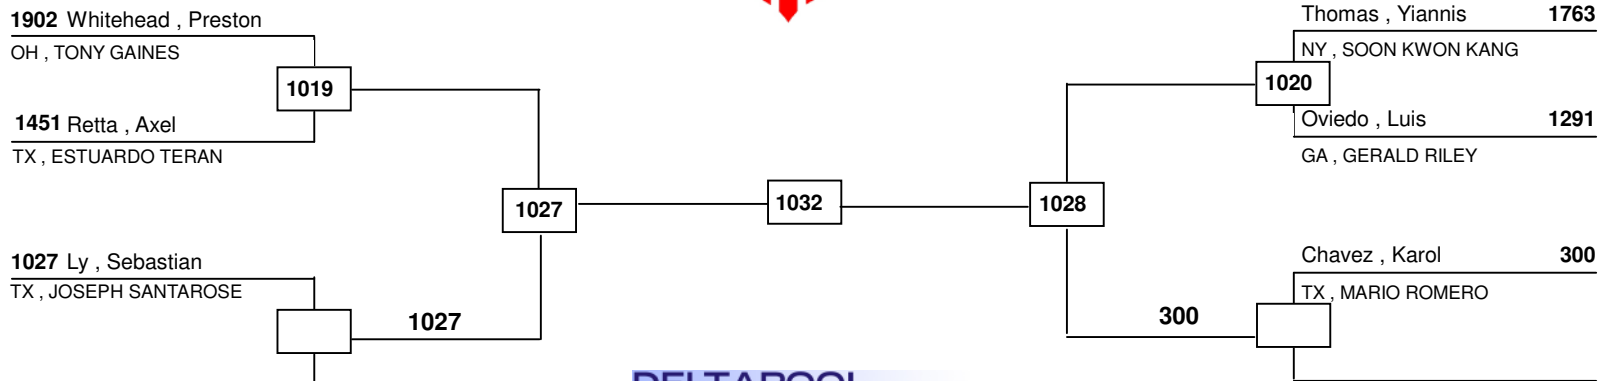

469, Olympic 8-9 NOVICE -55.0 lbs Male

5

2016 National AAU Youth & Adult

Fort Lauserdale

am 07/05/2016 - 07/09/2016

Ring 4 / 12:25 pm

Staging Time: _____

Leave Staging: _____

Start Time: _____

End Time: _____

DELTAPOOL
Competition Management
by Hamid Rahimi

www.deltapool.de

Copyright by Hamid Rahimi 1994 - 2014