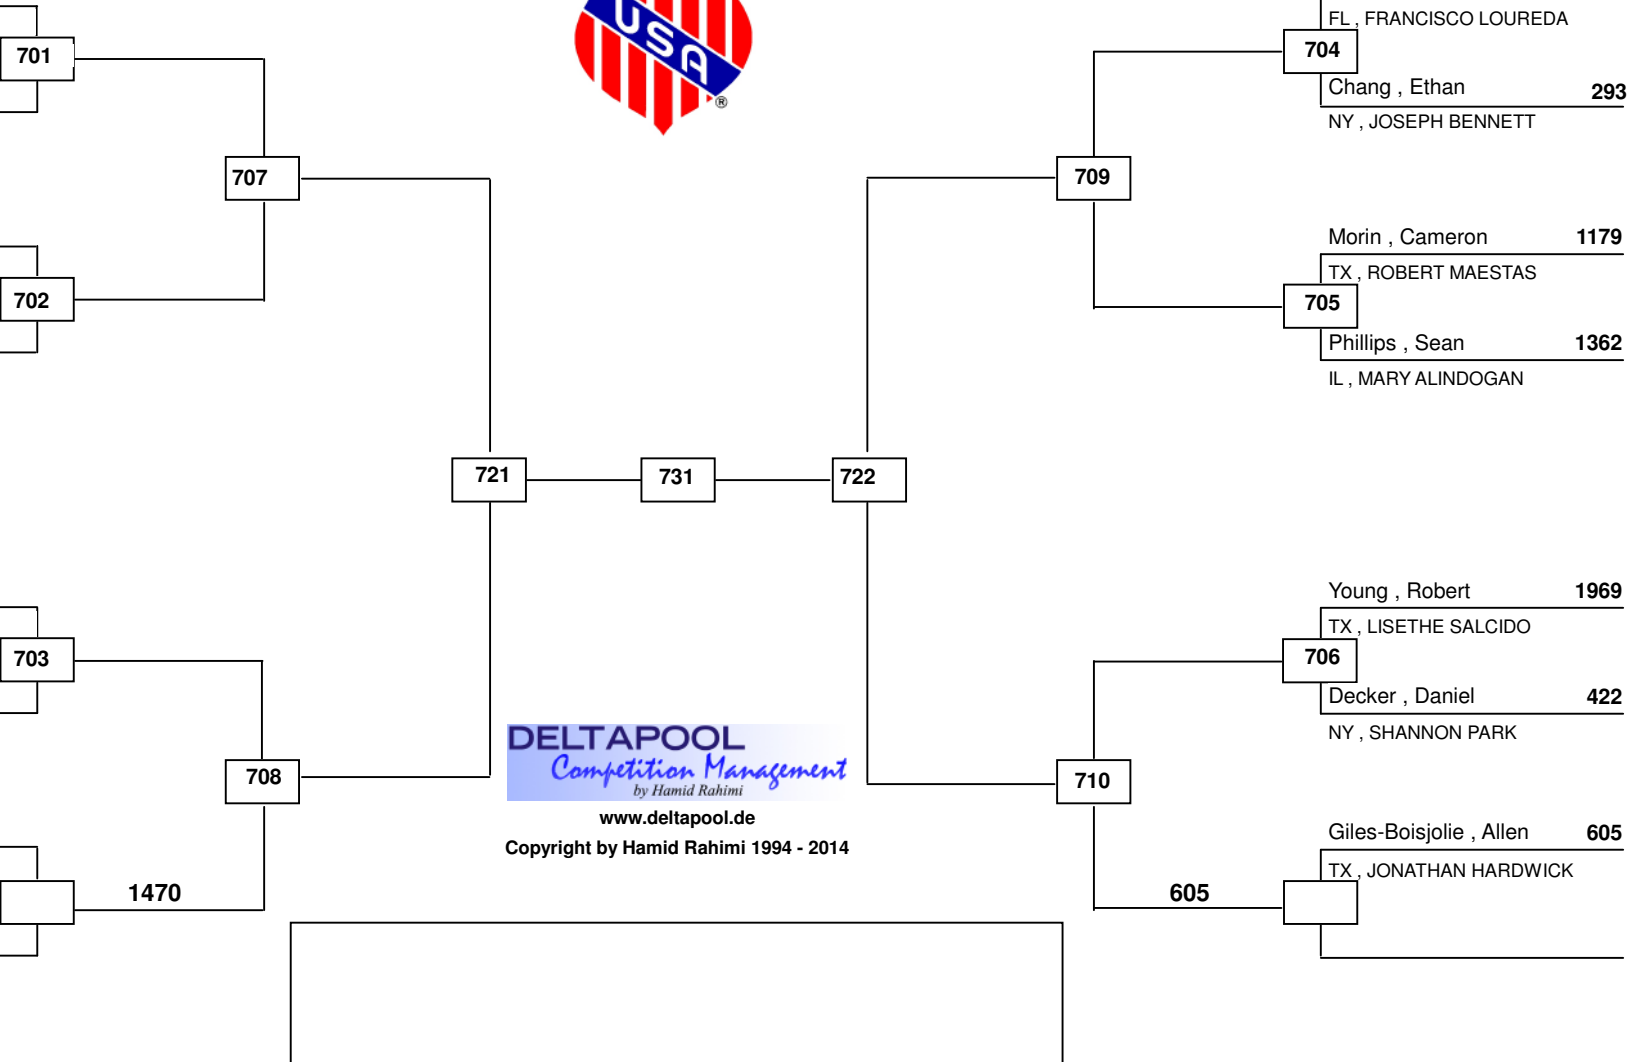

Staging Time: _____

Leave Staging: _____

Start Time: _____

End Time: _____

523, Olympic 10-11 INTER. -65.0 lbs Male

2016 National AAU Youth & Adult

Fort Lauserdale

am 07/05/2016 - 07/09/2016

1

Ring 10 / 8:15 am

1152 Moffett , William
FL , LUCIANO CESARIO

830 Johnson , Miles
MD , JONATHAN YOO

256 Carranza , Jaime
TX , MARIO ROMERO

103 Balbuena , Carlos
PR , JOSE COLON

248 Carman , Boston
TX , AARON CRAWFORD

560 Fredricks , Justin
NY , SOON KWON KANG

1470 Rivas , Avram
TX , DAVE KIM

Gonzalez , Julio 630

FL , FRANCISCO LOUREDA

Chang , Ethan 293

NY , JOSEPH BENNETT

Morin , Cameron 1179

TX , ROBERT MAESTAS

Phillips , Sean 1362

IL , MARY ALINDOGAN

Young , Robert 1969

TX , LISETHE SALCIDO

Decker , Daniel 422

NY , SHANNON PARK

Giles-Boisjolie , Allen 605

TX , JONATHAN HARDWICK

www.deltapool.de
Copyright by Hamid Rahimi 1994 - 2014