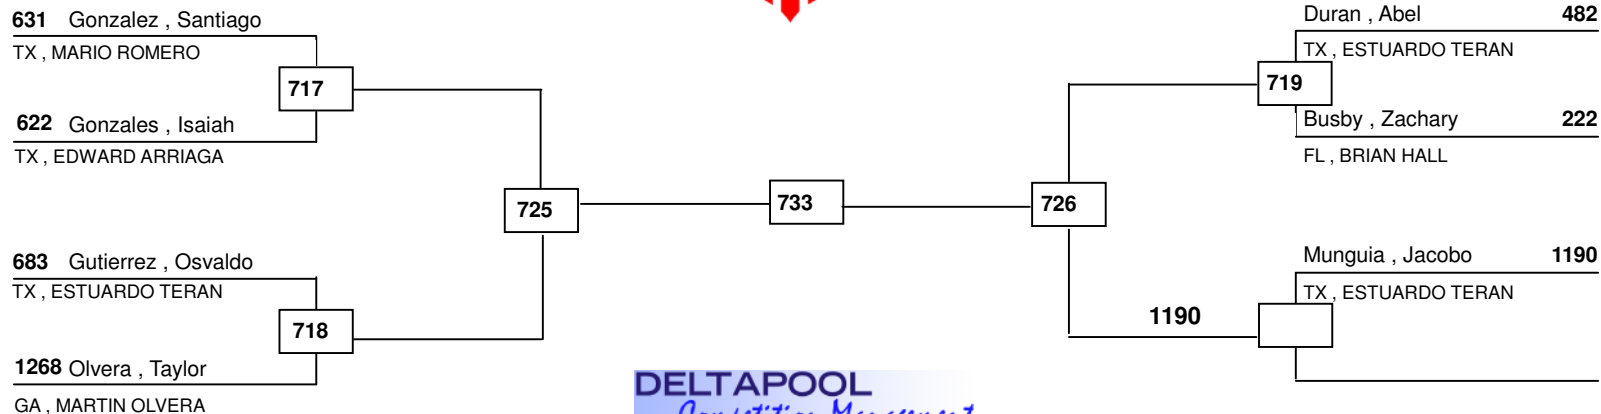

421, Olympic 6-7 NOVICE -40.0 lbs Male

4

2016 National AAU Youth & Adult

Fort Lauserdale

am 07/05/2016 - 07/09/2016

Ring 6 / 11:20 am

Staging Time: _____

Leave Staging: _____

Start Time: _____

End Time: _____

www.deltapool.de

Copyright by Hamid Rahimi 1994 - 2014