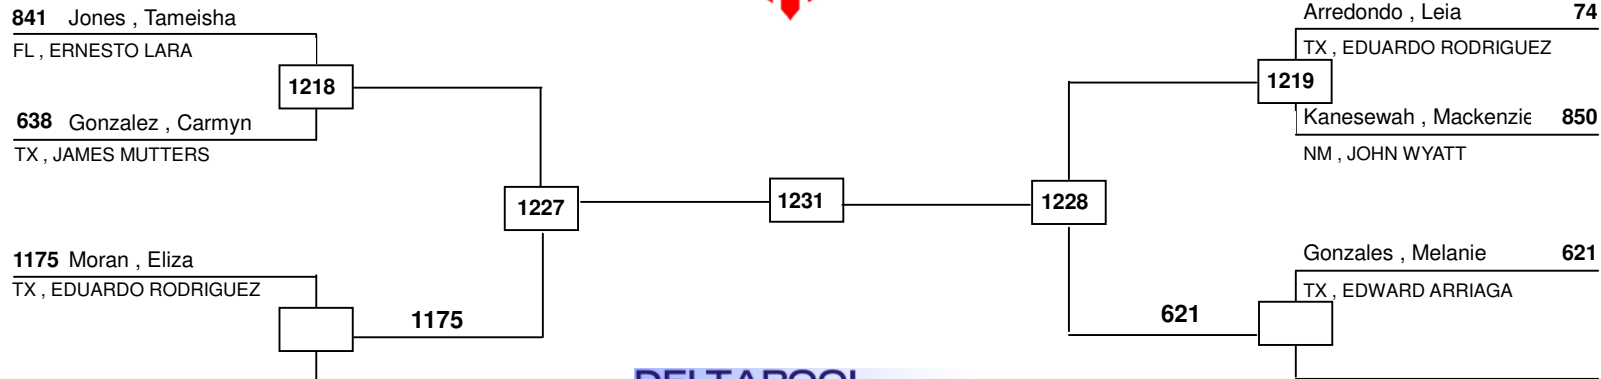

493, Olympic 8-9 NOVICE -55.0 lbs Female

5

2016 National AAU Youth & Adult

Fort Lauserdale

am 07/05/2016 - 07/09/2016

Ring 2 / 1:35 pm

Staging Time: _____

Leave Staging: _____

Start Time: _____

End Time: _____

DELTAPOOL
Competition Management
by Hamid Rahimi

www.deltapool.de

Copyright by Hamid Rahimi 1994 - 2014