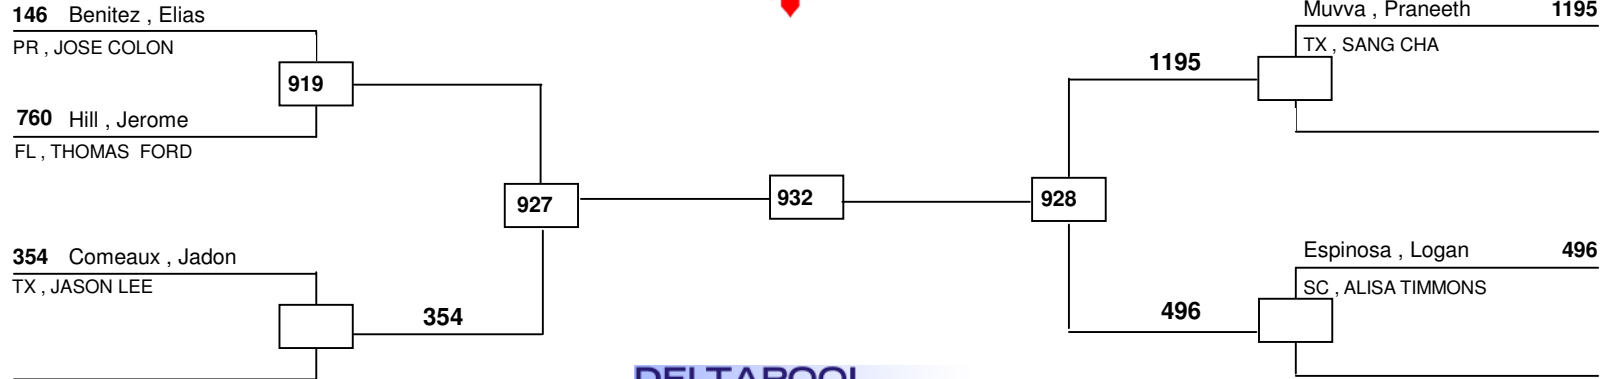

519, Olympic 10-11 NOVICE 78.1-90.0 lbs Male

3

Staging Time: _____

Leave Staging: _____

Start Time: _____

End Time: _____

2016 National AAU Youth & Adult

Fort Lauserdale

am 07/05/2016 - 07/09/2016

Ring 4 / 11:10 am