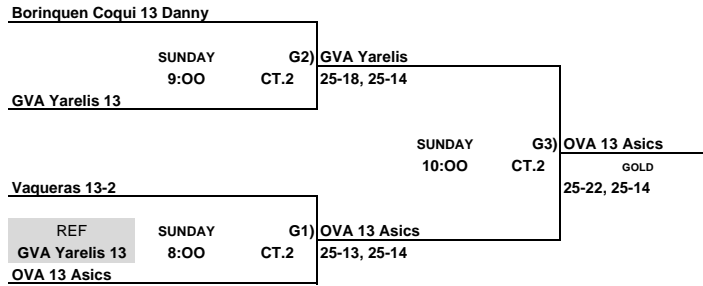

13 & Under Gold Bracket
PONCE CONVENTION CENTER

ALL TEAMS THAT LOSE STAY TO REFEREE THE NEXT MATCH