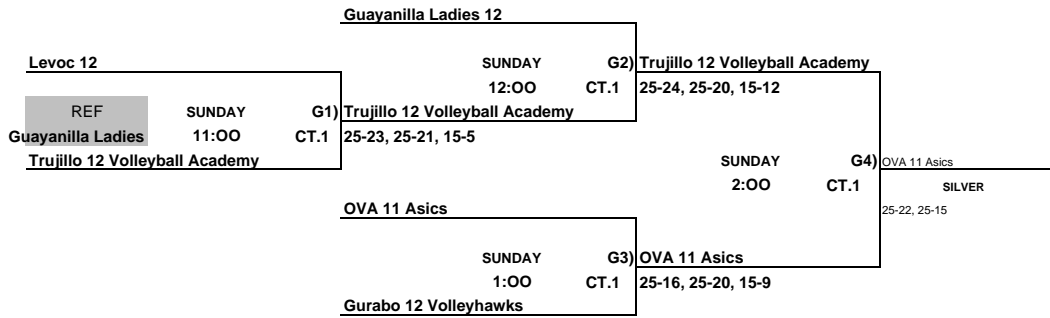

12 & UNDER

SATURDAY, FEBRUARY 2, 2013

Pool 12A PONCE CC CT 1							Matches		Games			
							Won	Lost	Won	Lost		
GVA 12 JOHJANS #2							2	1	5	2		
LEVOC 12 #4								3		6		
VEGA BAJA 12 #1							3		6	1		
GURABO 12 VOLLEYHAWKS #3							1	2	2	4		
SAT 1 8:00am 1 v 3 R:2	SAT 1 9:00am 2 v 4 R:1	SAT 1 10:00am 1 v 4 R:3	SAT 1 11:00am 2 v 3 R:1	SAT 1 12:00pm 3 v 4 R:2	SAT 1 1:00pm 1 v 2 R:4	Day Ct Time Match						
26	24	13	25	25	15	18	25	25	17	25	23	Game 1
18	25	18	25	25	18	10	25	25	14	25	21	Game 2
11	15											Game 3

**12 & Under Gold Bracket
PONCE CONVENTION CENTER**

ALL TEAMS THAT LOSE STAY TO REFEREE THE NEXT MATCH

**12 & Under Silver Bracket
PONCE CONVENTION CENTER**

ALL TEAMS THAT LOSE STAY TO REFEREE THE NEXT MATCH