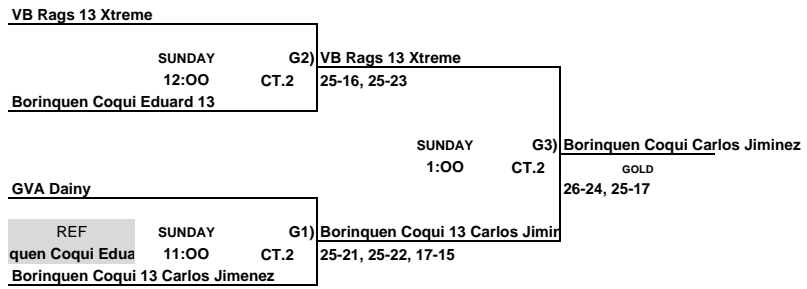

13 & Under Silver Bracket
PONCE CONVENTION CENTER

ALL TEAMS THAT LOSE STAY TO REFEREE THE NEXT MATCH