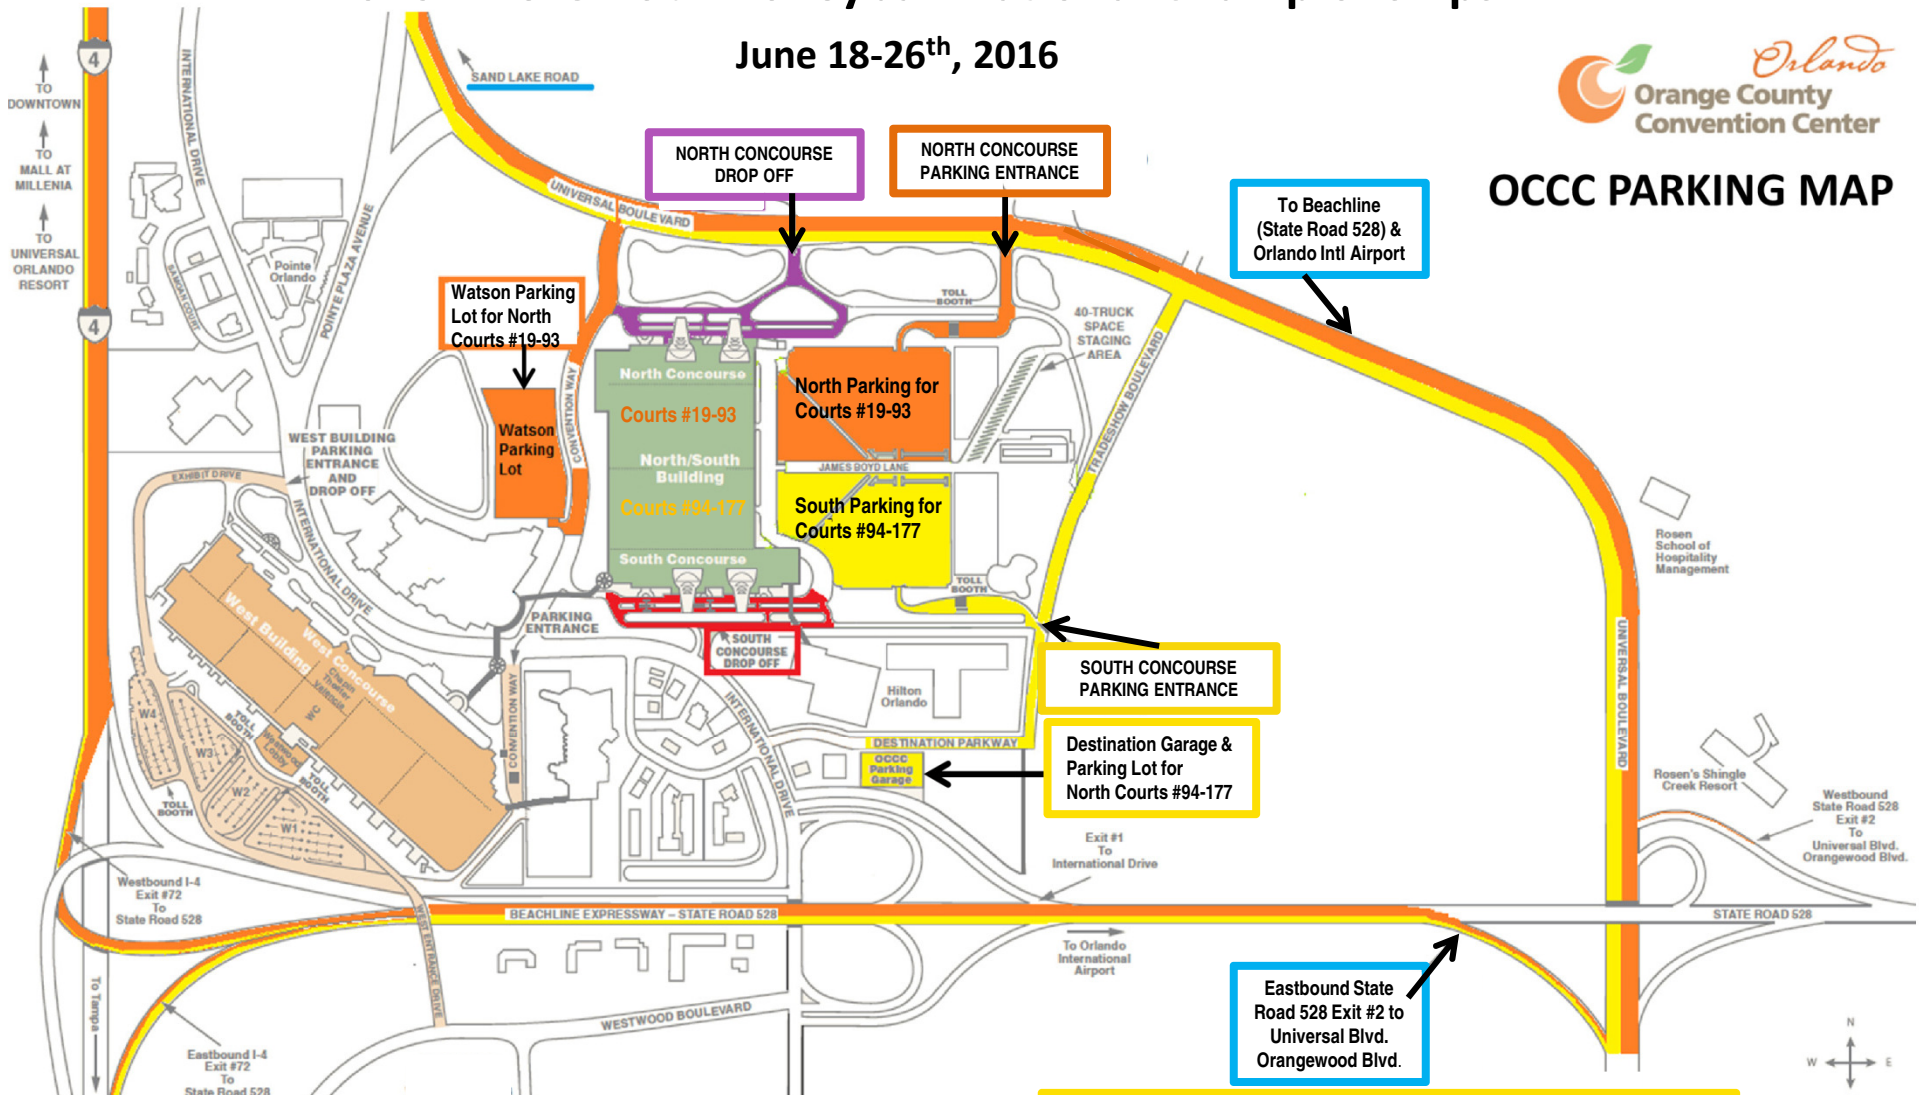

2016 AAU Girls Jr. Volleyball National Championships

June 18-26th, 2016

OCCC PARKING MAP

Courts #19-93 Parking Information

Option 1: Exit #74A Sand Lake Rd. Turn right onto Universal Blvd. Turn Right into the North Concourse Parking Entrance.

Option 2: Exit #74A Sand Lake Rd. Turn right onto Universal Blvd. Turn Right onto Convention Way. Turn right into Watson Parking Lot.

Option 3: Exit @72 State Rd. 528. Exit #2 Universal Blvd/Orangewood Blvd. Turn left onto Universal Blvd. Turn left in the North Concourse Parking Entrance.

Drop Off Zone ONLY

North Side ONLY

South Side ONLY

Courts #94-177 Parking Information

Option 1: Exit @72 State Rd. 528. Exit #2 Universal Blvd/Orangewood Blvd. Turn left onto Universal Blvd. Turn left onto Tradeshow Blvd. Turn right into South Concourse Parking Entrance.

Option 2: Exit @72 State Rd. 528. Exit #2 Universal Blvd/Orangewood Blvd. Turn left onto Universal Blvd. Turn left onto Tradeshow Blvd. Turn right onto Destination Parkway. Turn left into Destination Parkway Garage Entrance. ***NOTE:** There is a shuttle that will drop off and pickup at the Hall.

To Beachline (State Road 528) & Orlando Intl Airport

SOUTH CONCOURSE PARKING ENTRANCE

Destination Garage & Parking Lot for North Courts #94-177

Eastbound State Road 528 Exit #2 to Universal Blvd. Orangewood Blvd.