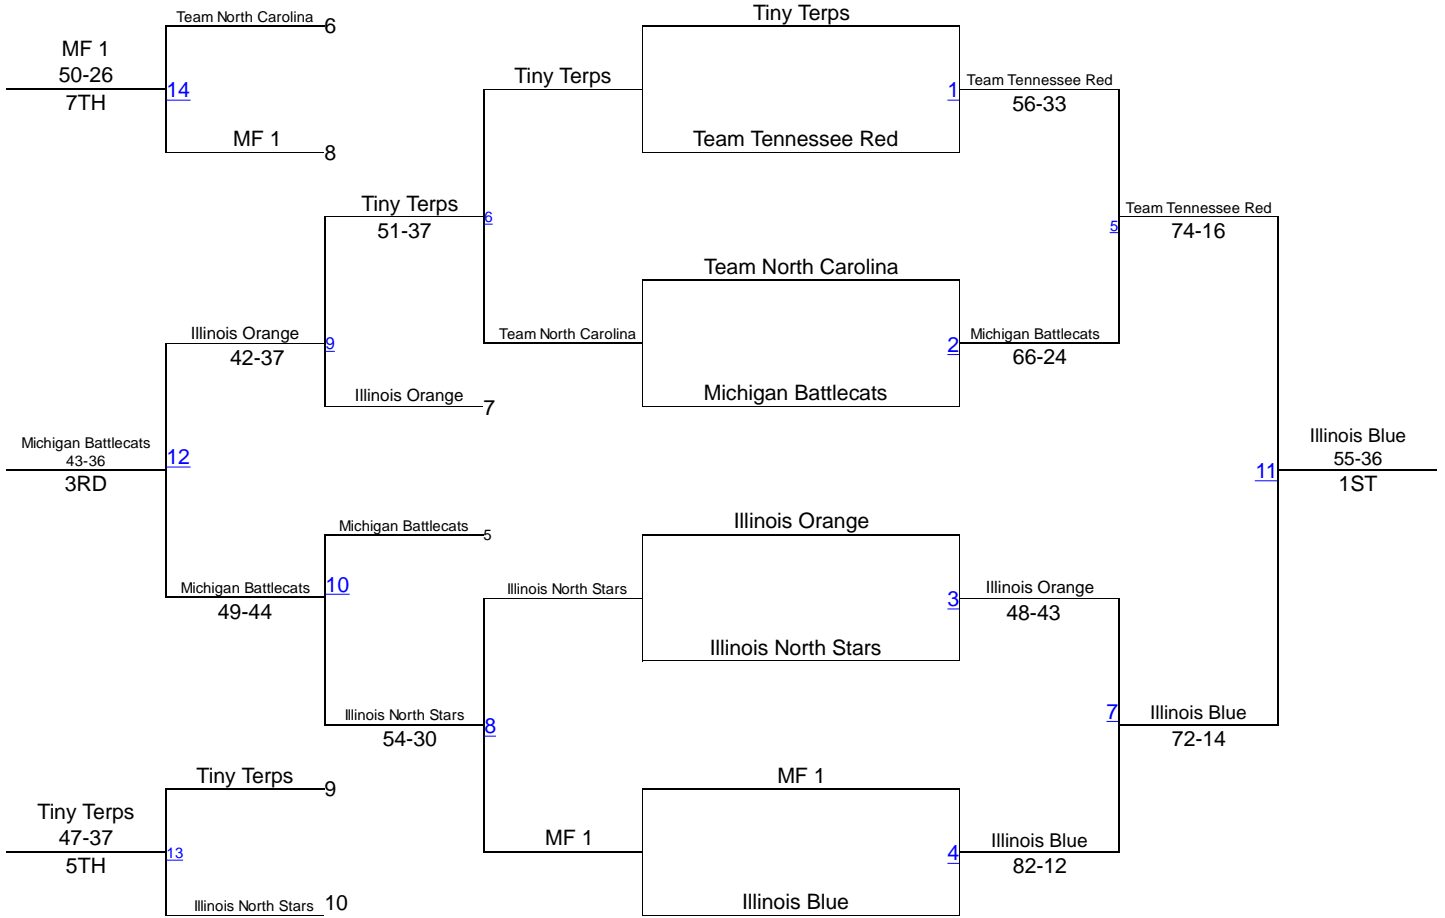

2013 AAU National Elementary Duals Bracket