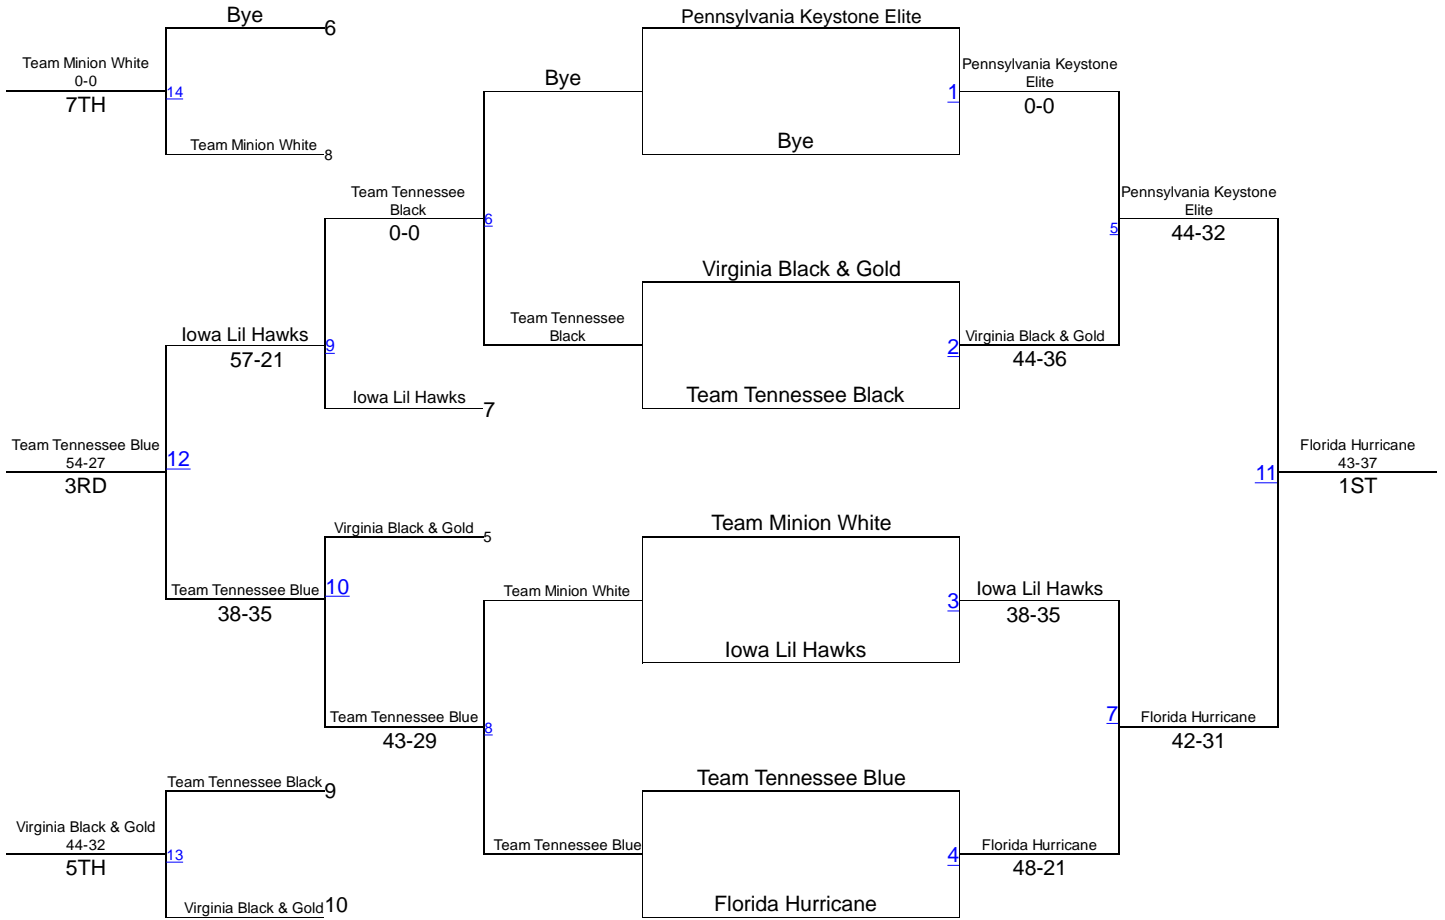

2013 AAU National Elementary Duals Bracket