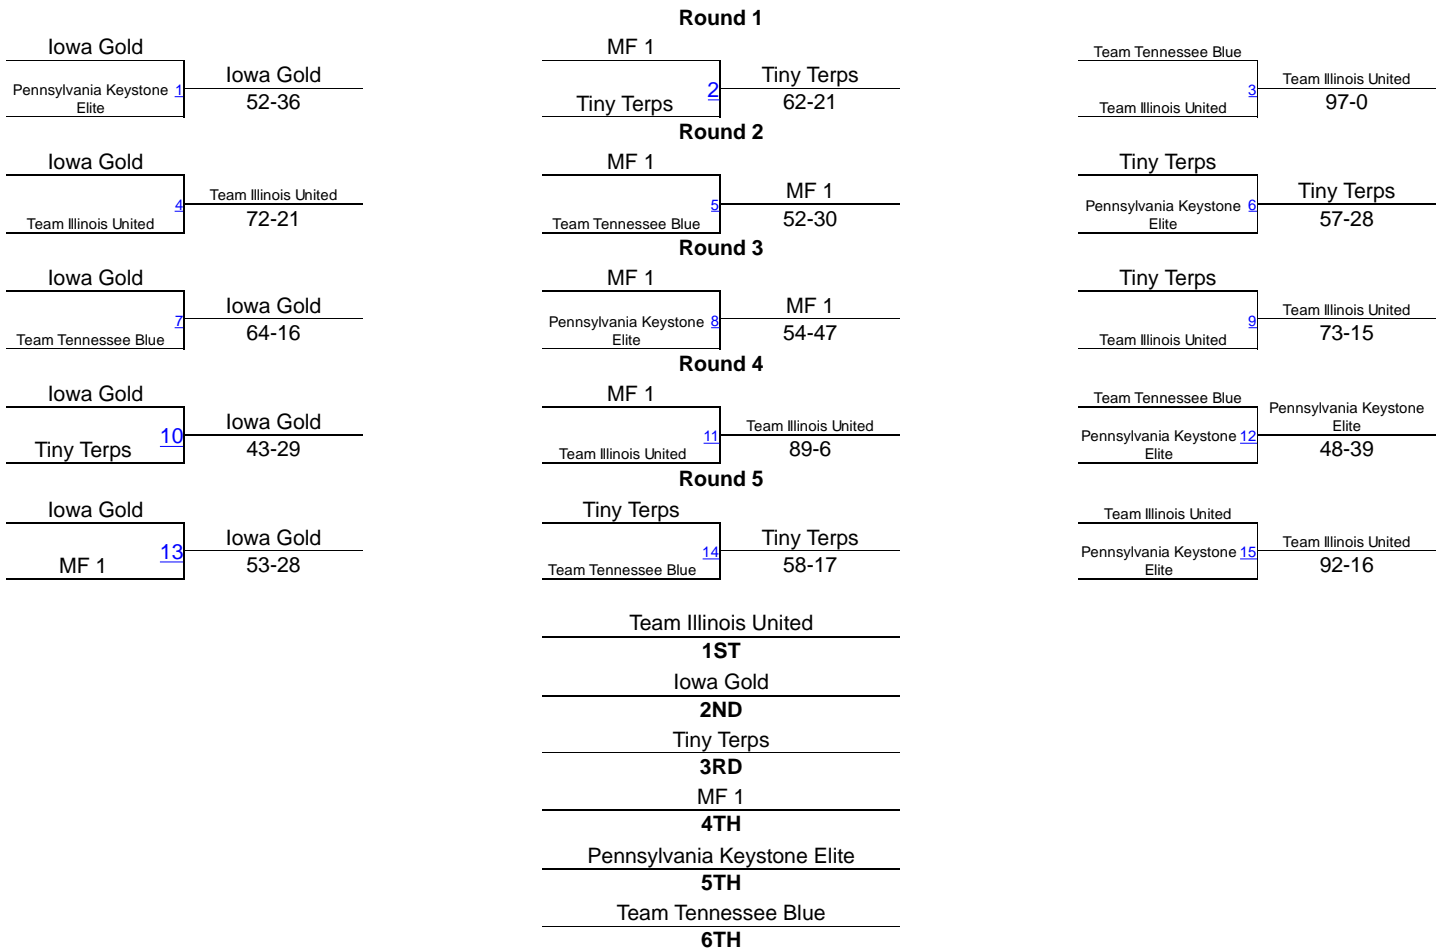

# 2013 AAU National Elementary Duals Bracket