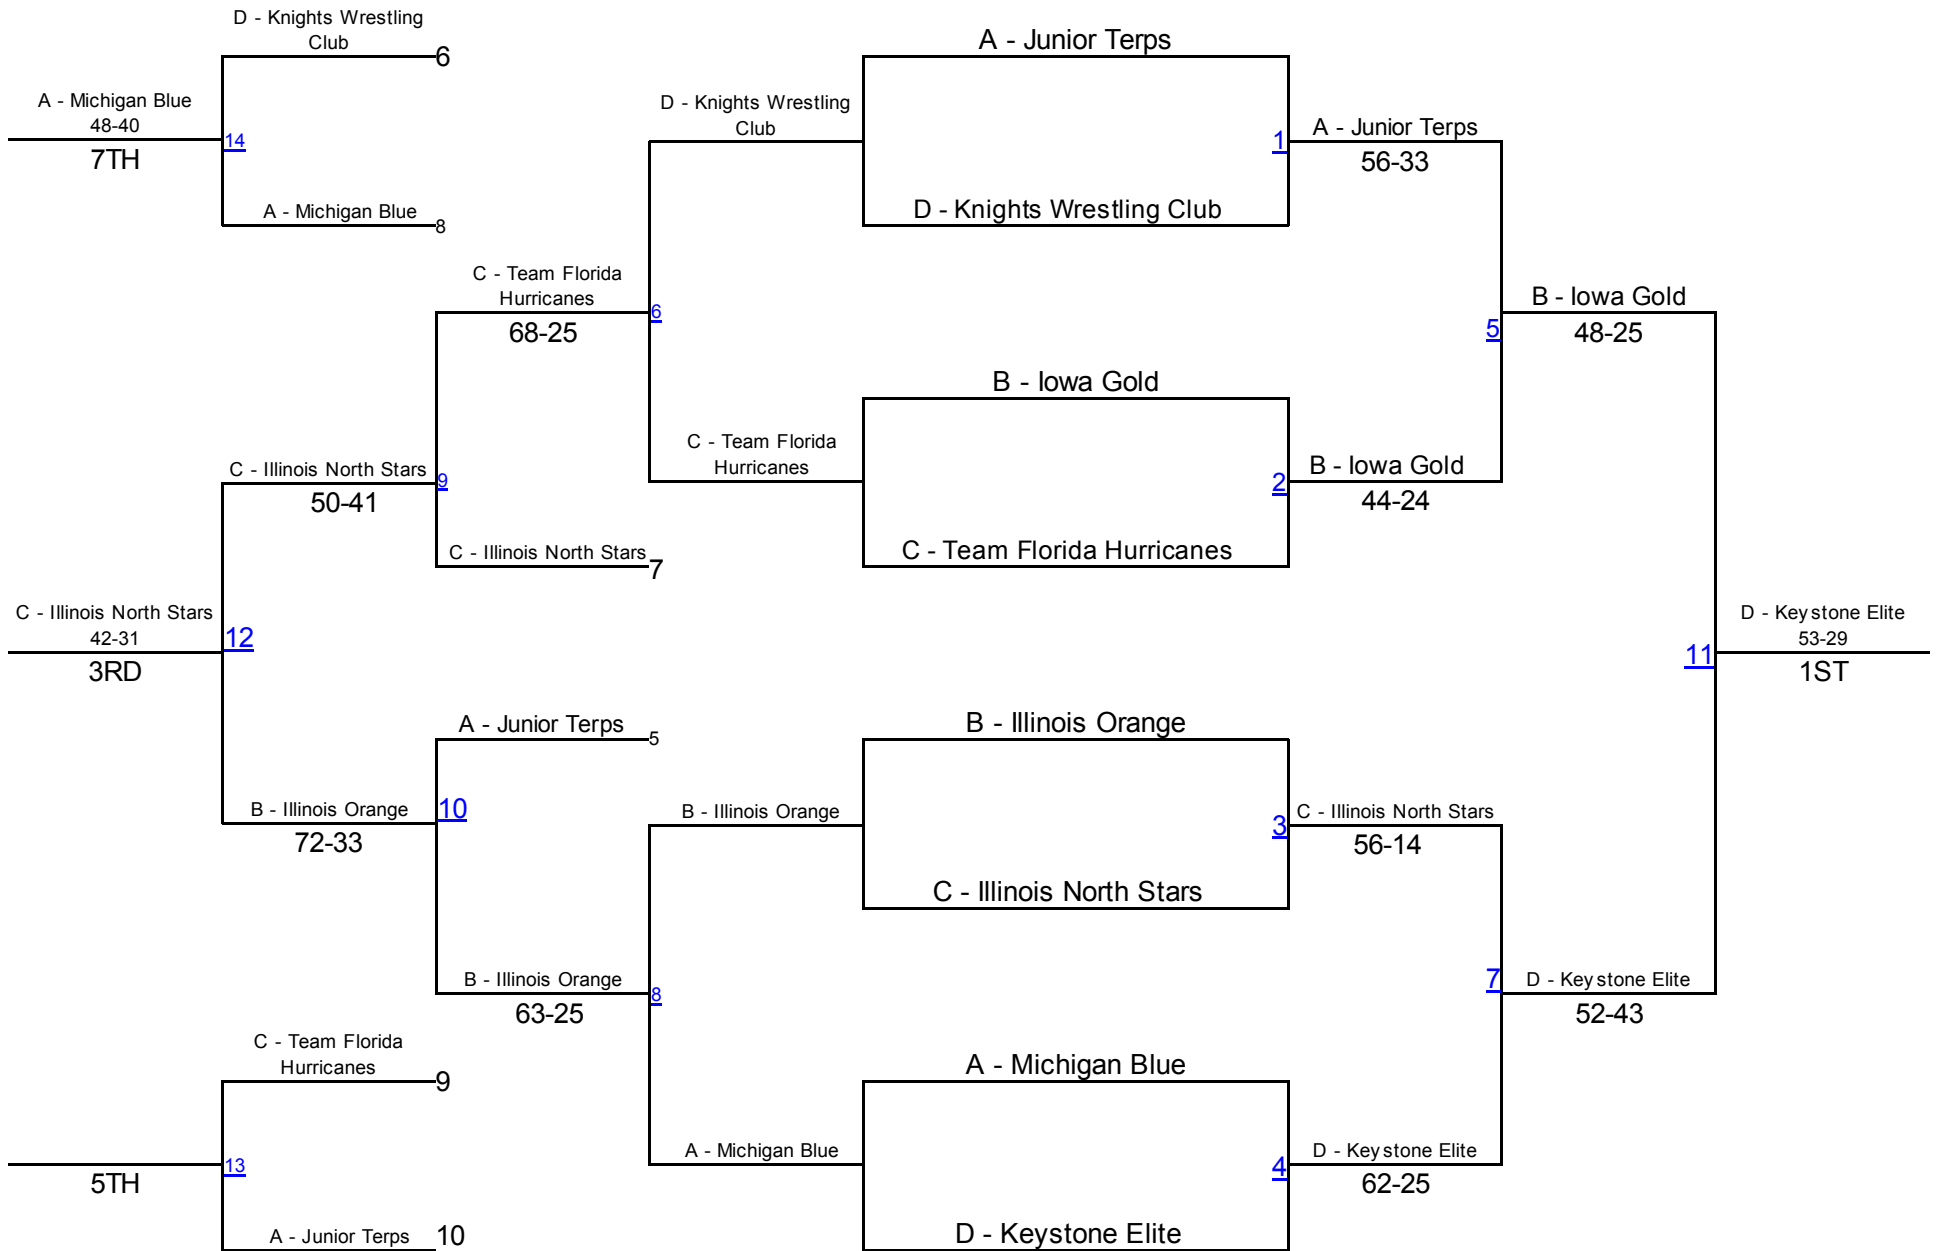

2014 AAU NATIONAL ELEMENTARY DUALS

Silver Bracket