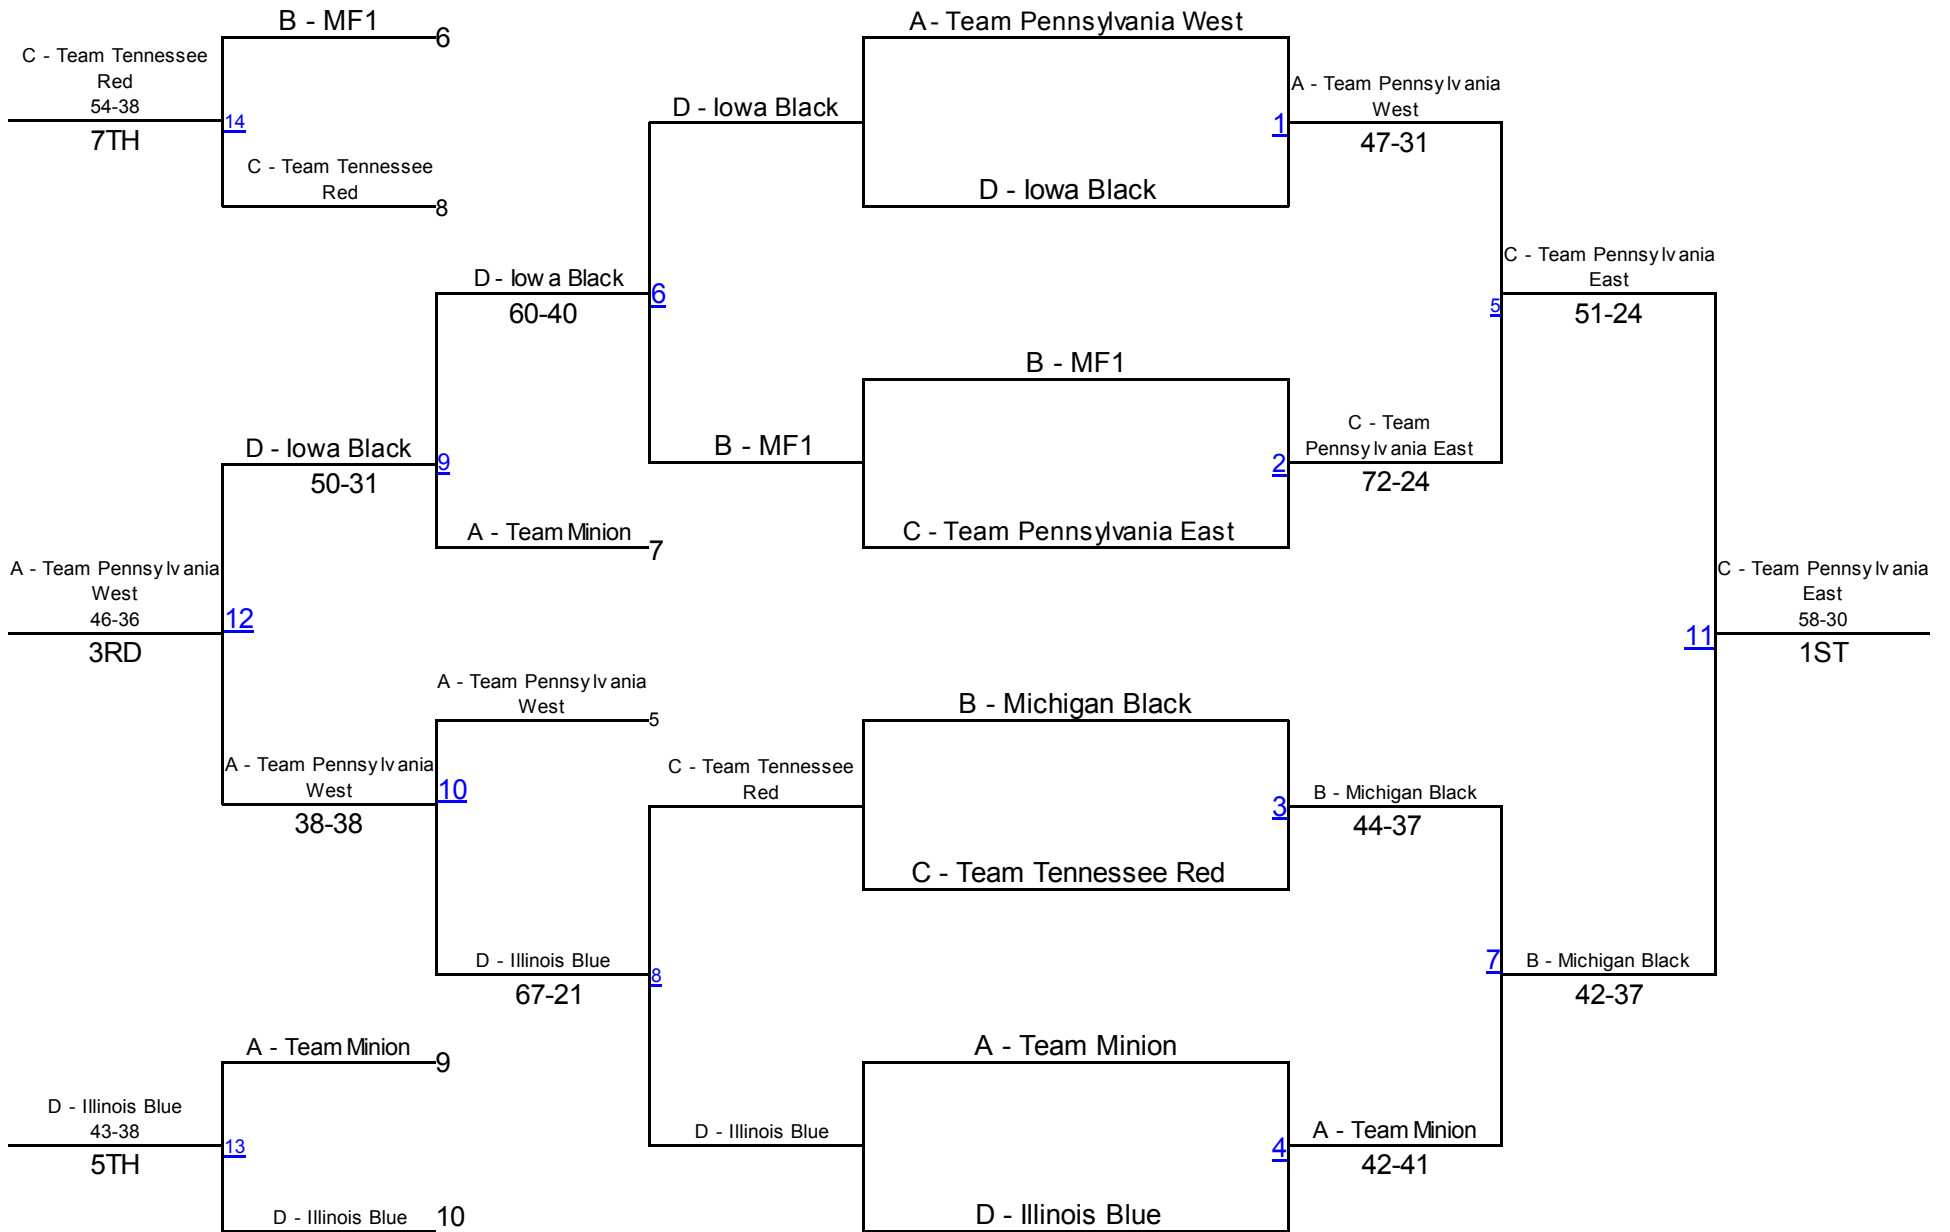

2014 AAU NATIONAL ELEMENTARY DUALS

Gold Bracket