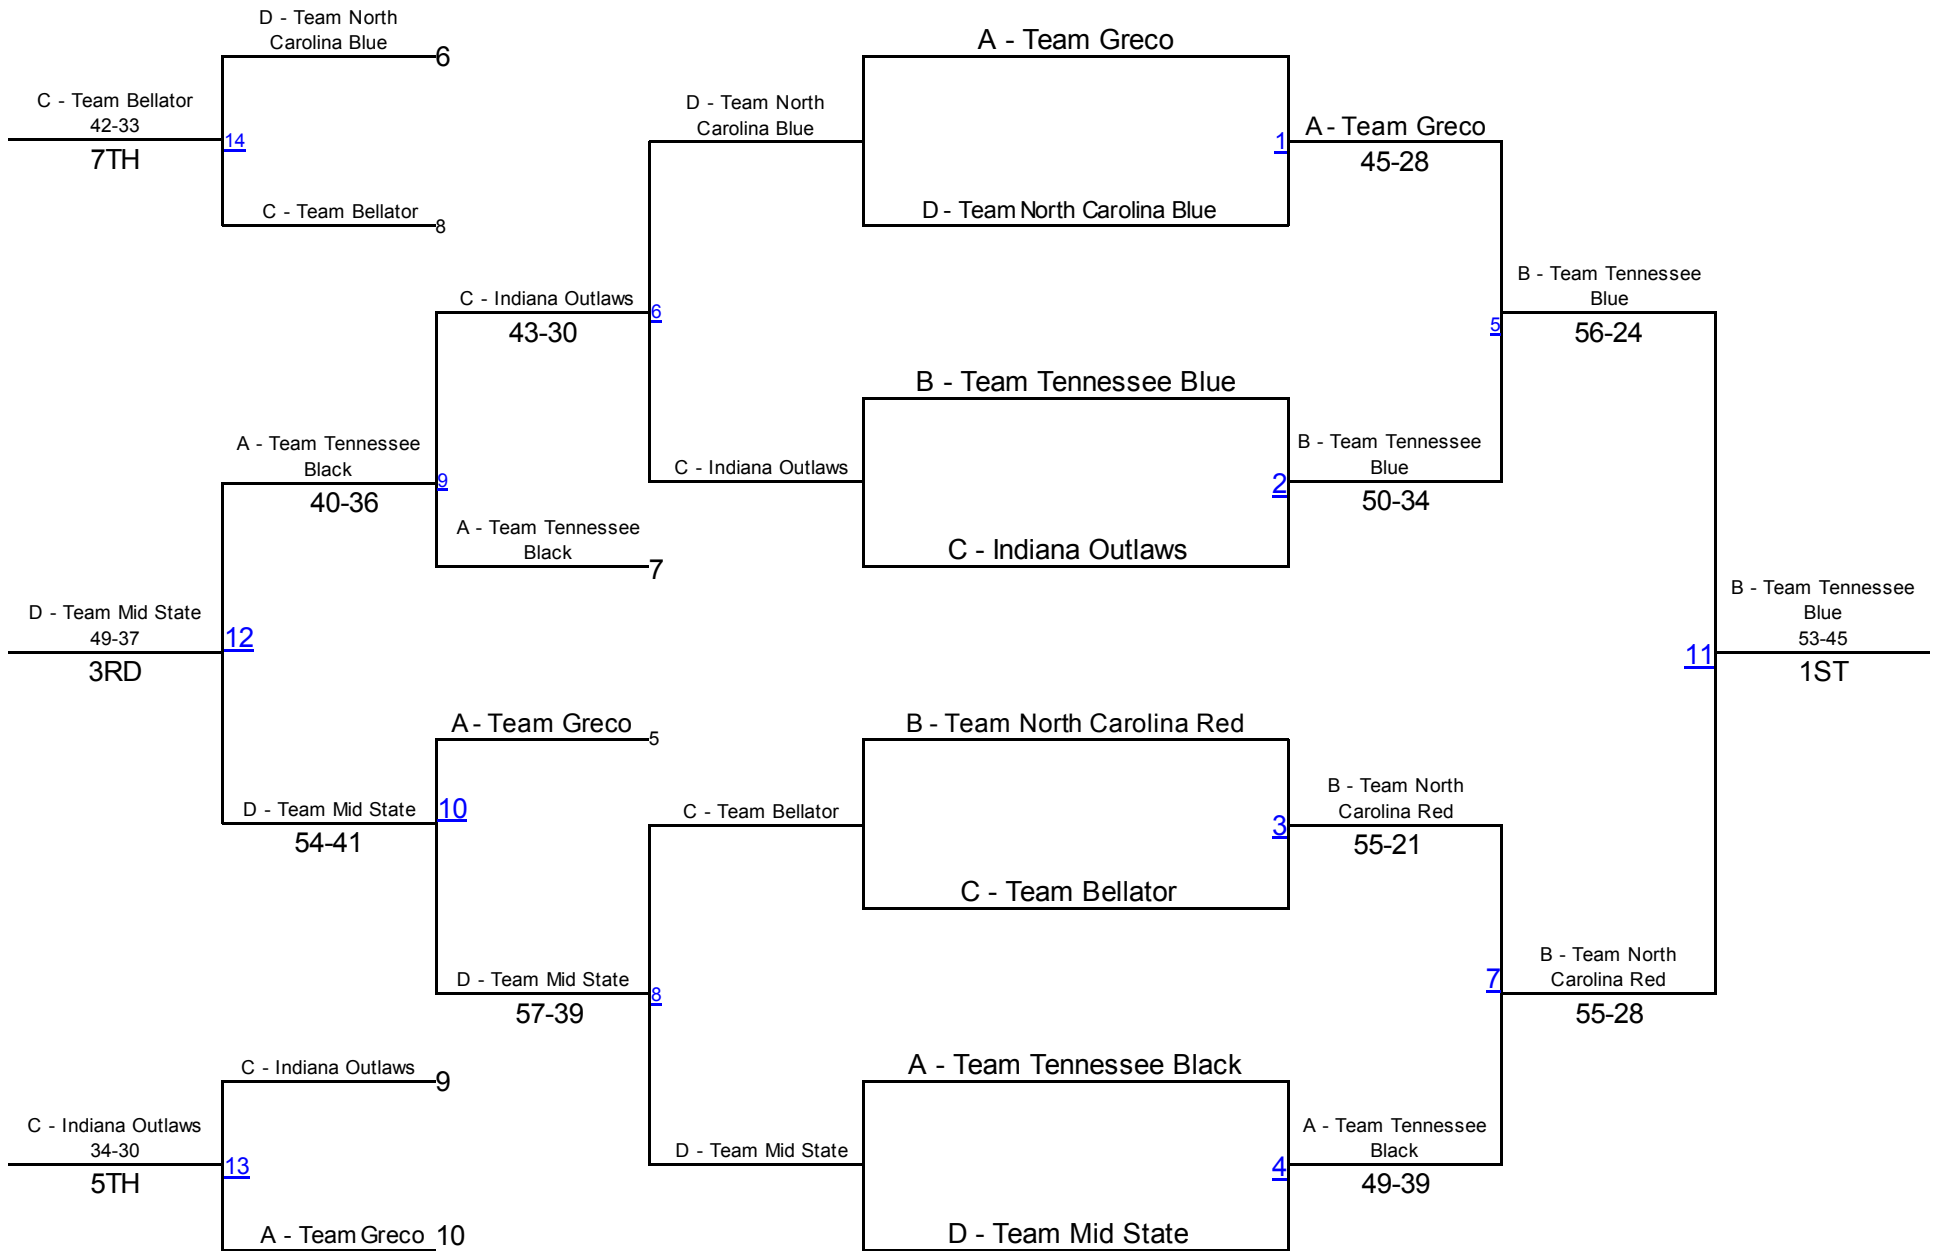

2014 AAU NATIONAL ELEMENTARY DUALS

BRONZE BRACKET