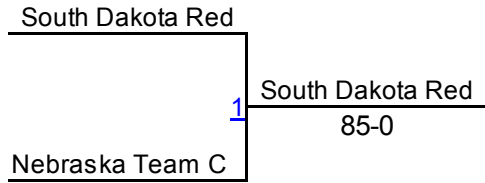

3RD

4TH

5TH

6TH

7TH

8TH

Fr / So National Duals Challenge Bracket

Round 1

Round 2

Round 3

Iowa Black
1ST

Team Colorado Red
2ND

NorCo
3RD

Nebraska Team A
4TH

2014 Gold Bracket

Fr / So National Duals Challenge Bracket

Round 1

Round 2

Round 3

South Dakota Red
1ST

South Dakota White
2ND

Nebraska Team C
3RD

Weld County
4TH

Fr / So National Duals Challenge Bracket