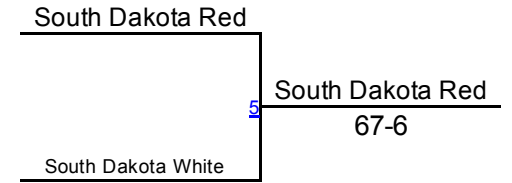

3RD

4TH

5TH

6TH

7TH

8TH

Fr / So National Duals Challenge Bracket

Round 1

Round 2

Round 3

Iowa Black
1ST

Team Colorado Red
2ND

NorCo
3RD

Nebraska Team A
4TH

2014 Gold Bracket

Fr / So National Duals Challenge Bracket

Round 1

Round 2

Round 3

South Dakota Red
1ST

South Dakota White
2ND

Nebraska Team C
3RD

Weld County
4TH

Fr / So National Duals Challenge Bracket