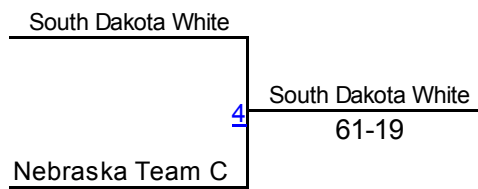

3RD

4TH

5TH

6TH

7TH

8TH

Fr / So National Duals Challenge Bracket

Round 1

Round 2

Round 3

Iowa Black
1ST

Team Colorado Red
2ND

NorCo
3RD

Nebraska Team A
4TH

2014 Gold Bracket

Fr / So National Duals Challenge Bracket

Round 1

Round 2

Round 3

South Dakota Red
1ST

South Dakota White
2ND

Nebraska Team C
3RD

Weld County
4TH

Fr / So National Duals Challenge Bracket