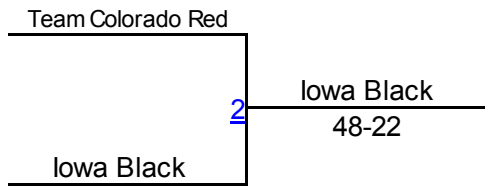

Team Colorado Red
 Newton Wrestling Club 20
 68-9

Round 6

Team Colorado Blue
 Legend Wrestling Club 21
 36-33

South Dakota White
 Newton Wrestling Club 22
 64-14

Nebraska Team A
 South Dakota Black 23
 81-3

Nebraska Team C
 Team Colorado Red 24
 61-14

Round 7

Bye
 Bye 25
 0-0

Bye
 Bye 26
 0-0

Bye
 Bye 27
 0-0

Bye
 Bye 28
 0-0

1ST

2ND

3RD

4TH

5TH

6TH

7TH

8TH

Fr / So National Duals Challenge Bracket

Round 1

Round 2

Round 3

Iowa Black
1ST

Team Colorado Red
2ND

NorCo
3RD

Nebraska Team A
4TH

2014 Gold Bracket

Fr / So National Duals Challenge Bracket