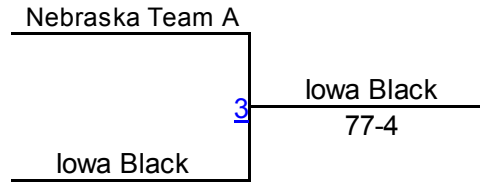

Team Colorado Red
 Newton Wrestling Club 20
 68-9

Round 6

Team Colorado Blue
 Legend Wrestling Club 21
 36-33

South Dakota White
 Newton Wrestling Club 22
 64-14

Nebraska Team A
 South Dakota Black 23
 81-3

Nebraska Team C
 Team Colorado Red 24
 61-14

Round 7

Bye
 Bye 25
 0-0

Bye
 Bye 26
 0-0

Bye
 Bye 27
 0-0

Bye
 Bye 28
 0-0

1ST

2ND

3RD

4TH

5TH

6TH

7TH

8TH

Fr / So National Duals Challenge Bracket

Round 1

Round 2

Round 3

Iowa Black
1ST

Team Colorado Red
2ND

NorCo
3RD

Nebraska Team A
4TH

2014 Gold Bracket

Fr / So National Duals Challenge Bracket