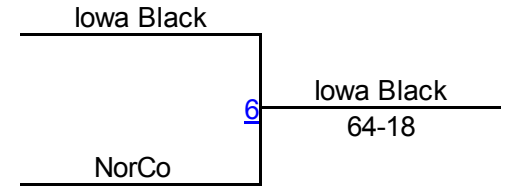

3RD

4TH

5TH

6TH

7TH

8TH

Fr / So National Duals Challenge Bracket

Round 1

Round 2

Round 3

Iowa Black
1ST

Team Colorado Red
2ND

NorCo
3RD

Nebraska Team A
4TH

2014 Gold Bracket

Fr / So National Duals Challenge Bracket