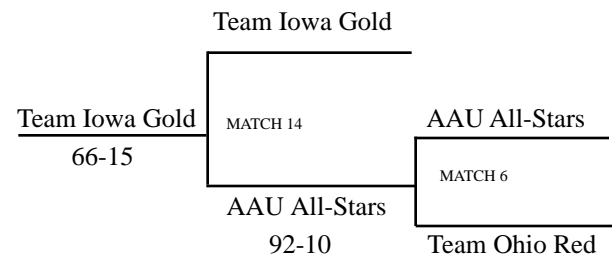

AAU MIDDLE SCHOOL NATIONAL DUALS--HOSTED BY SIMPSON COLLEGE, APRIL 6&7, 2002