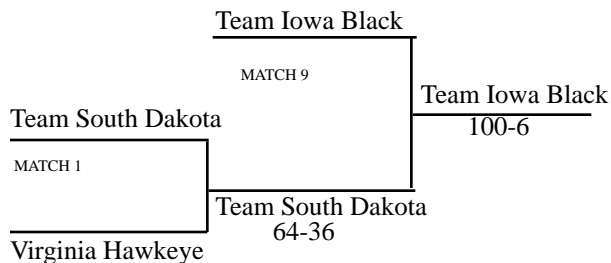

AAU MIDDLE SCHOOL NATIONAL DUALS--HOSTED BY SIMPSON COLLEGE, APRIL 6&7, 2002