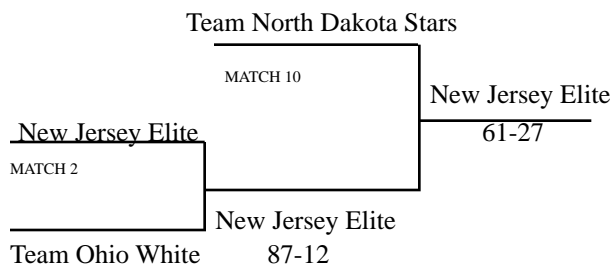

AAU MIDDLE SCHOOL NATIONAL DUALS--HOSTED BY SIMPSON COLLEGE, APRIL 6&7, 2002