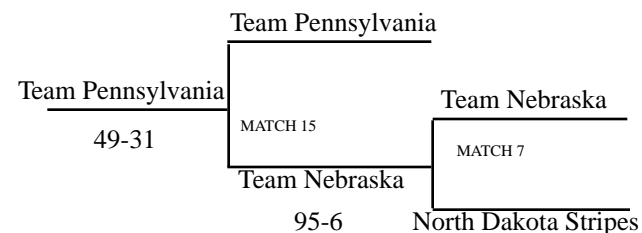

AAU MIDDLE SCHOOL NATIONAL DUALS--HOSTED BY SIMPSON COLLEGE, APRIL 6&7, 2002