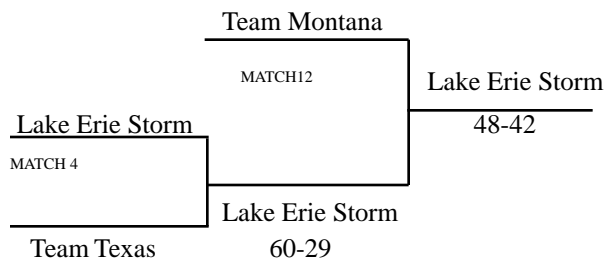

AAU MIDDLE SCHOOL NATIONAL DUALS--HOSTED BY SIMPSON COLLEGE, APRIL 6&7, 2002