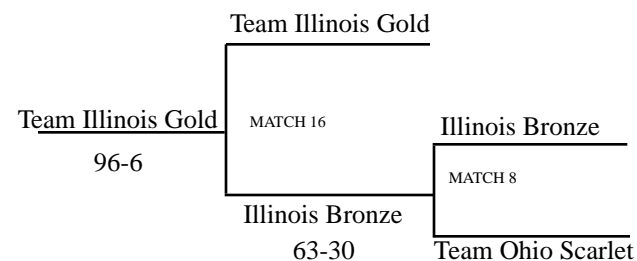

AAU MIDDLE SCHOOL NATIONAL DUALS--HOSTED BY SIMPSON COLLEGE, APRIL 6&7, 2002