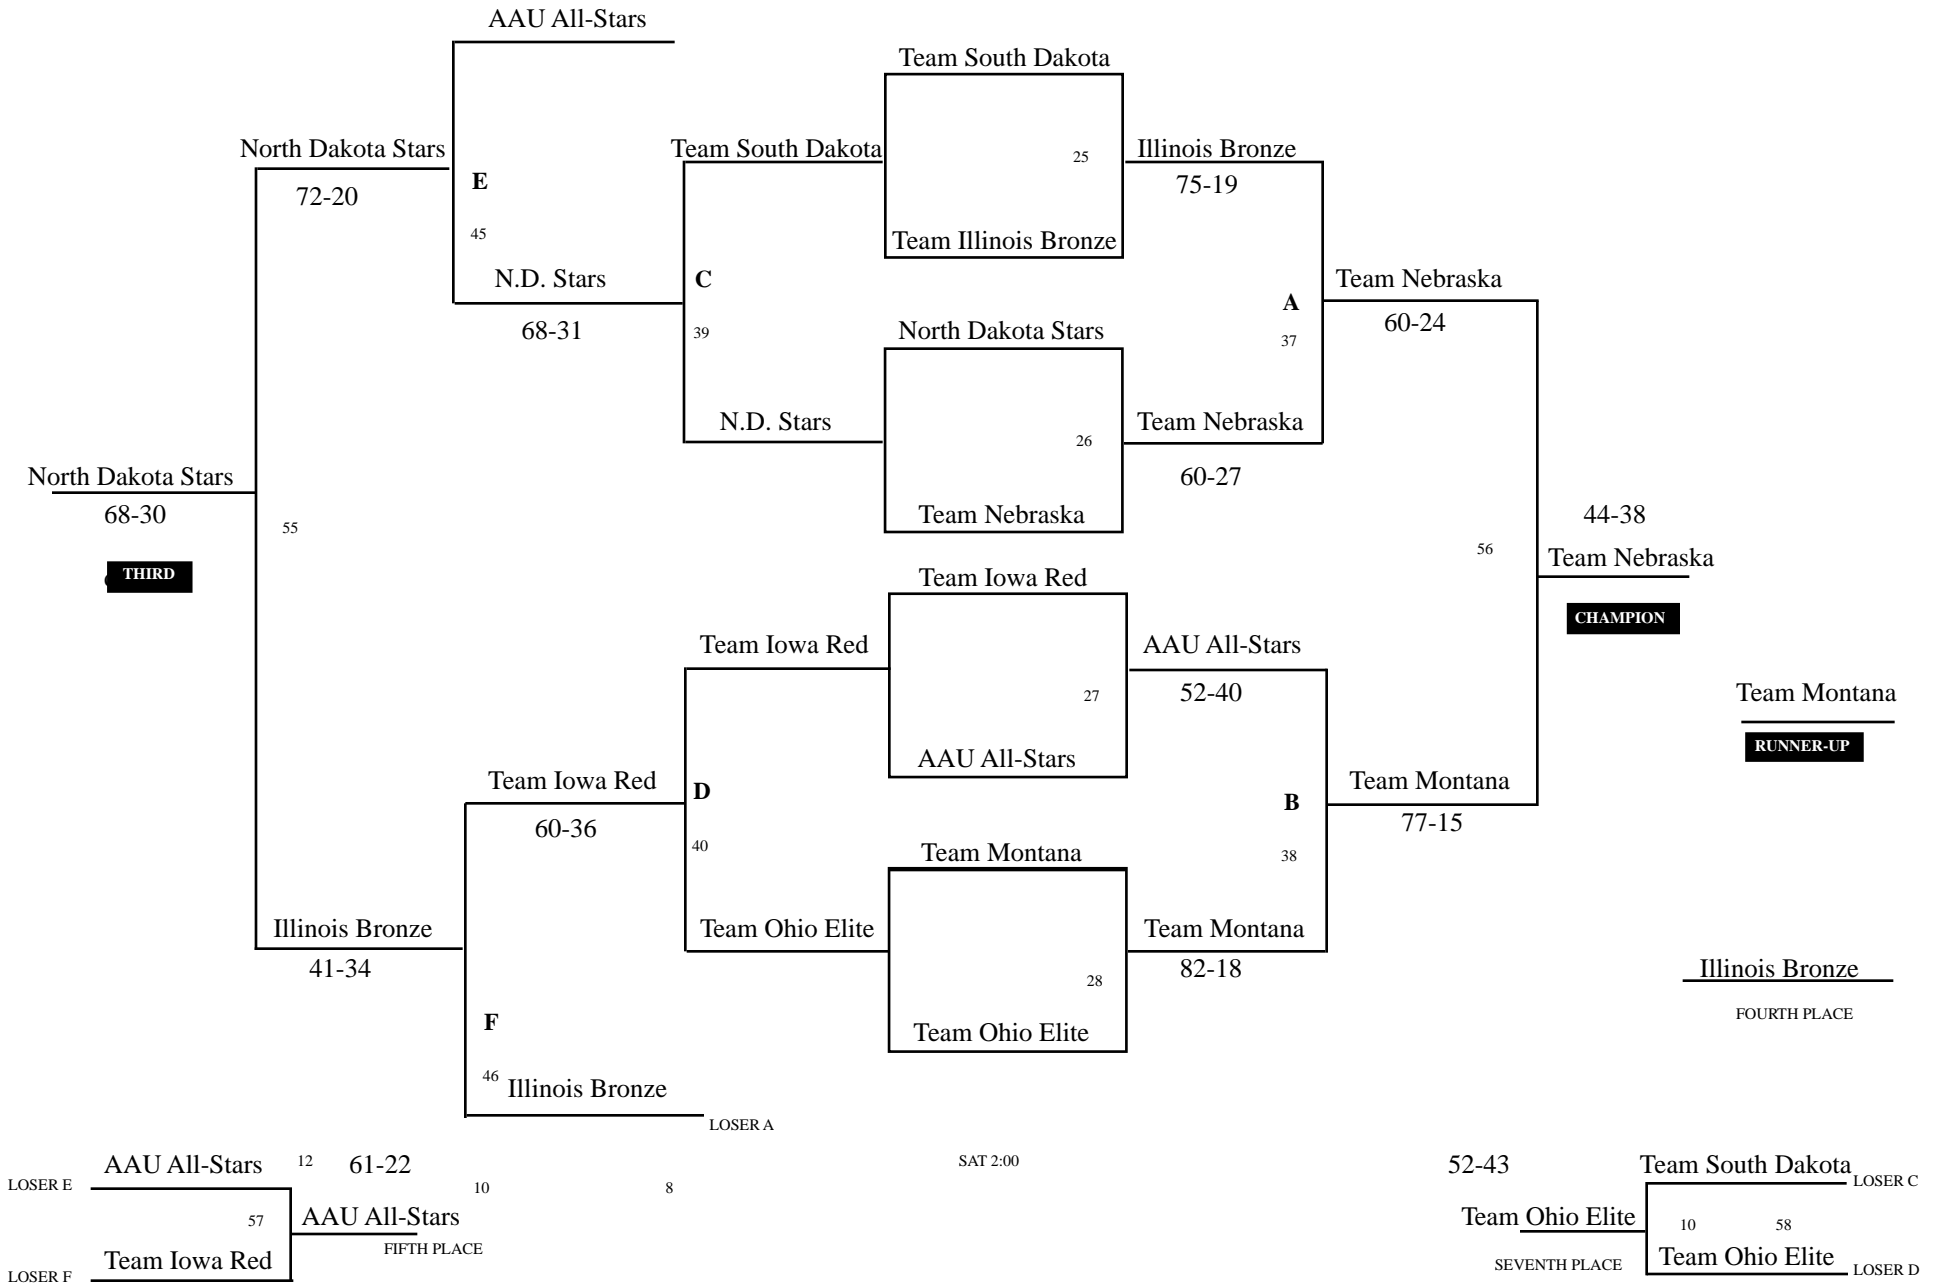

AAU MIDDLE SCHOOL NATIONAL DUALS--HOSTED BY SIMPSON COLLEGE, APRIL 6-7, 2002

Silver Pool