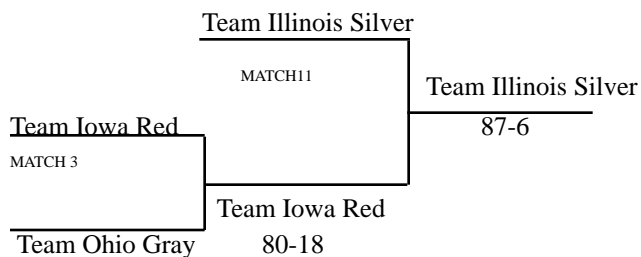

AAU MIDDLE SCHOOL NATIONAL DUALS--HOSTED BY SIMPSON COLLEGE, APRIL 6&7, 2002