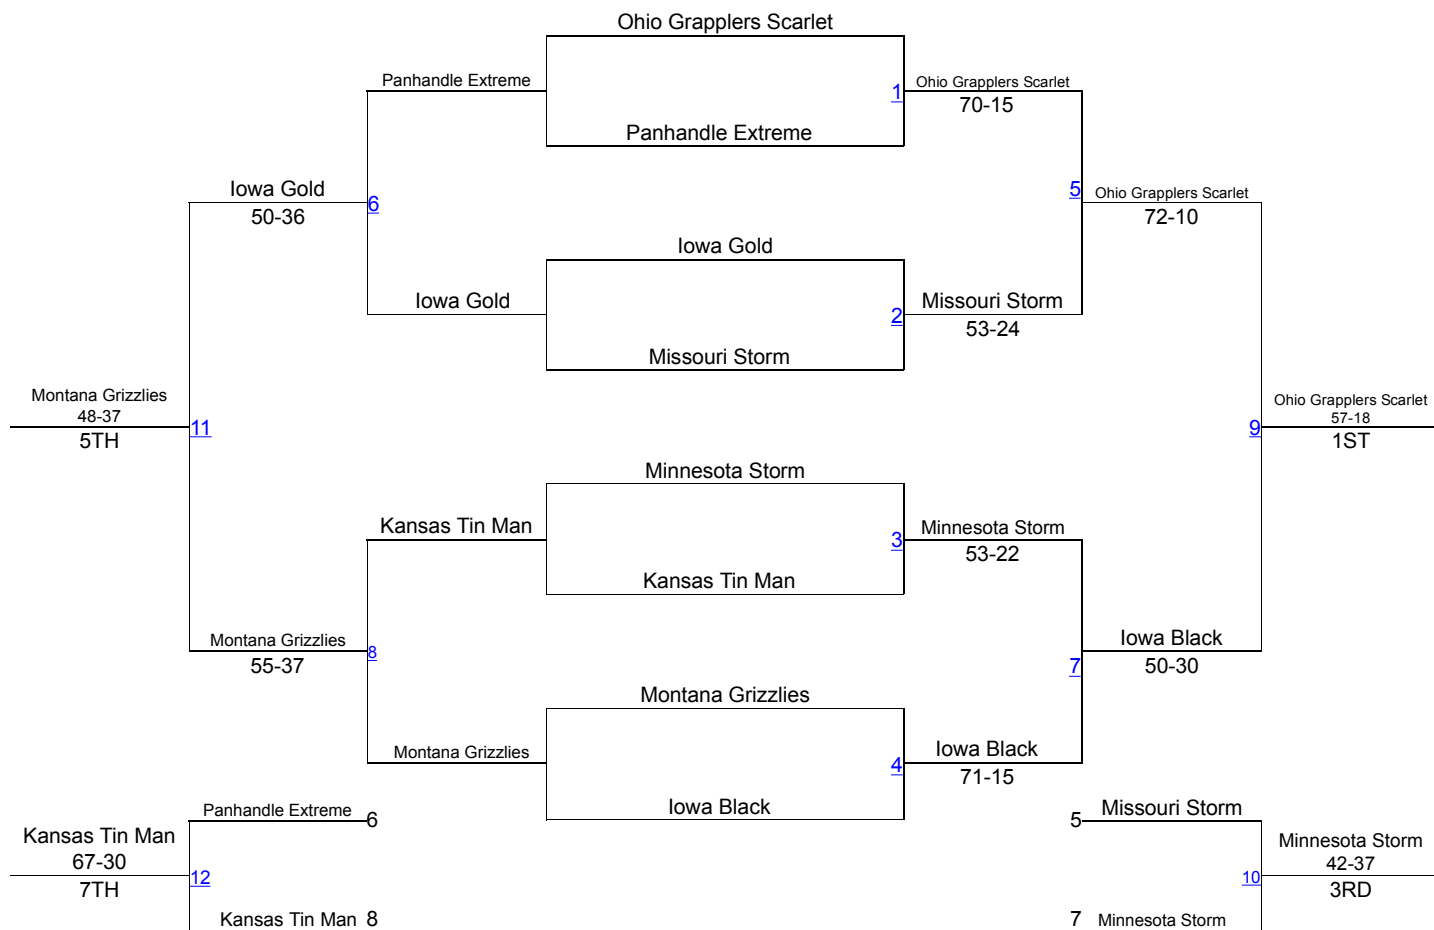

AAU Middle School National Duals

Gold Bracket