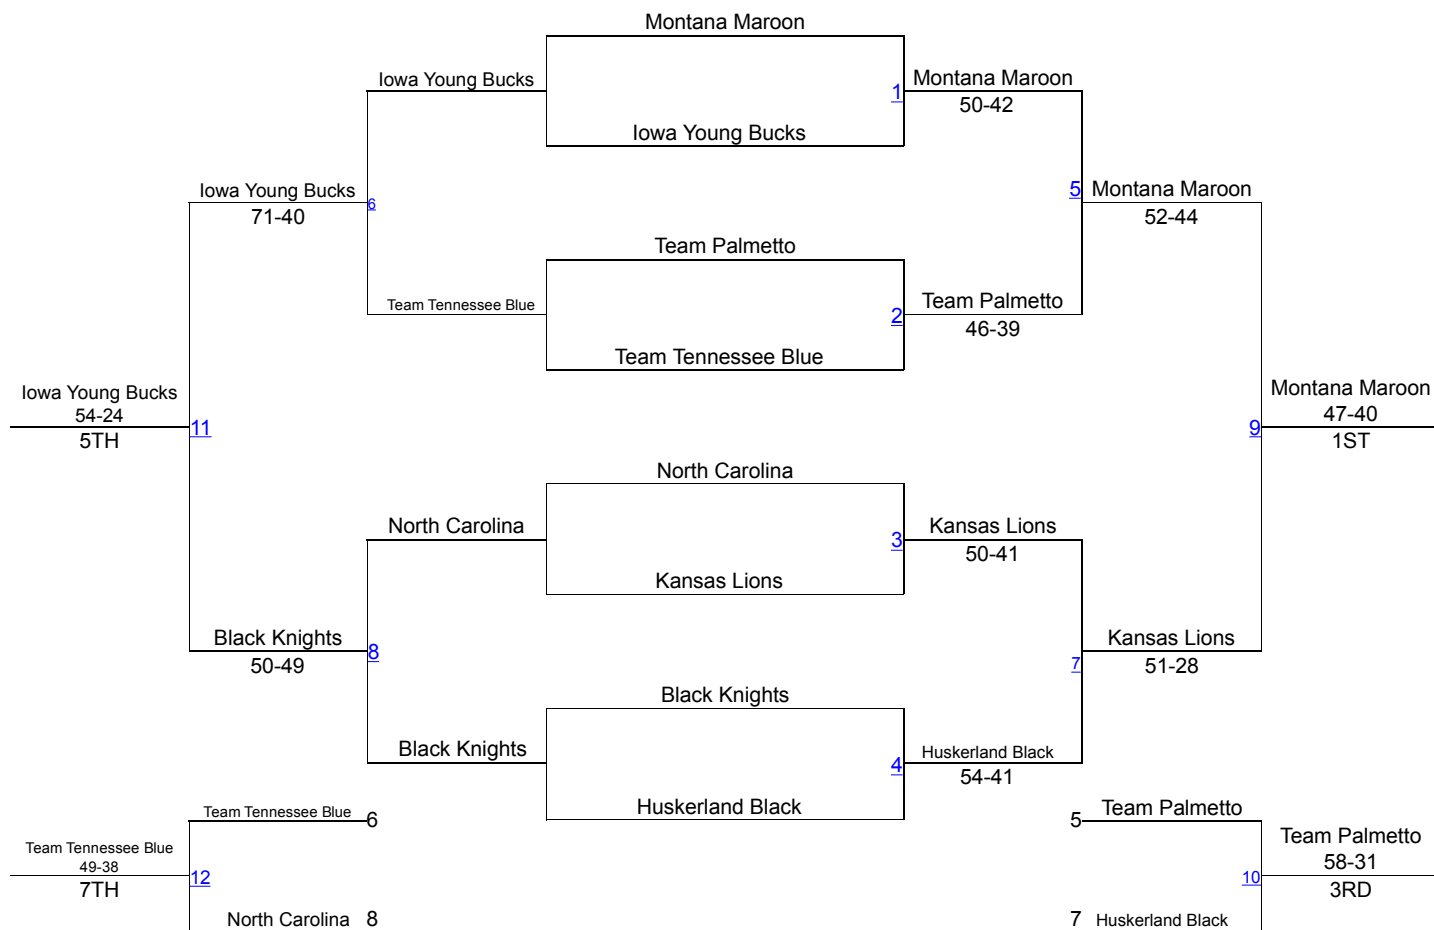

AAU Middle School National Duals

Copper Bracket