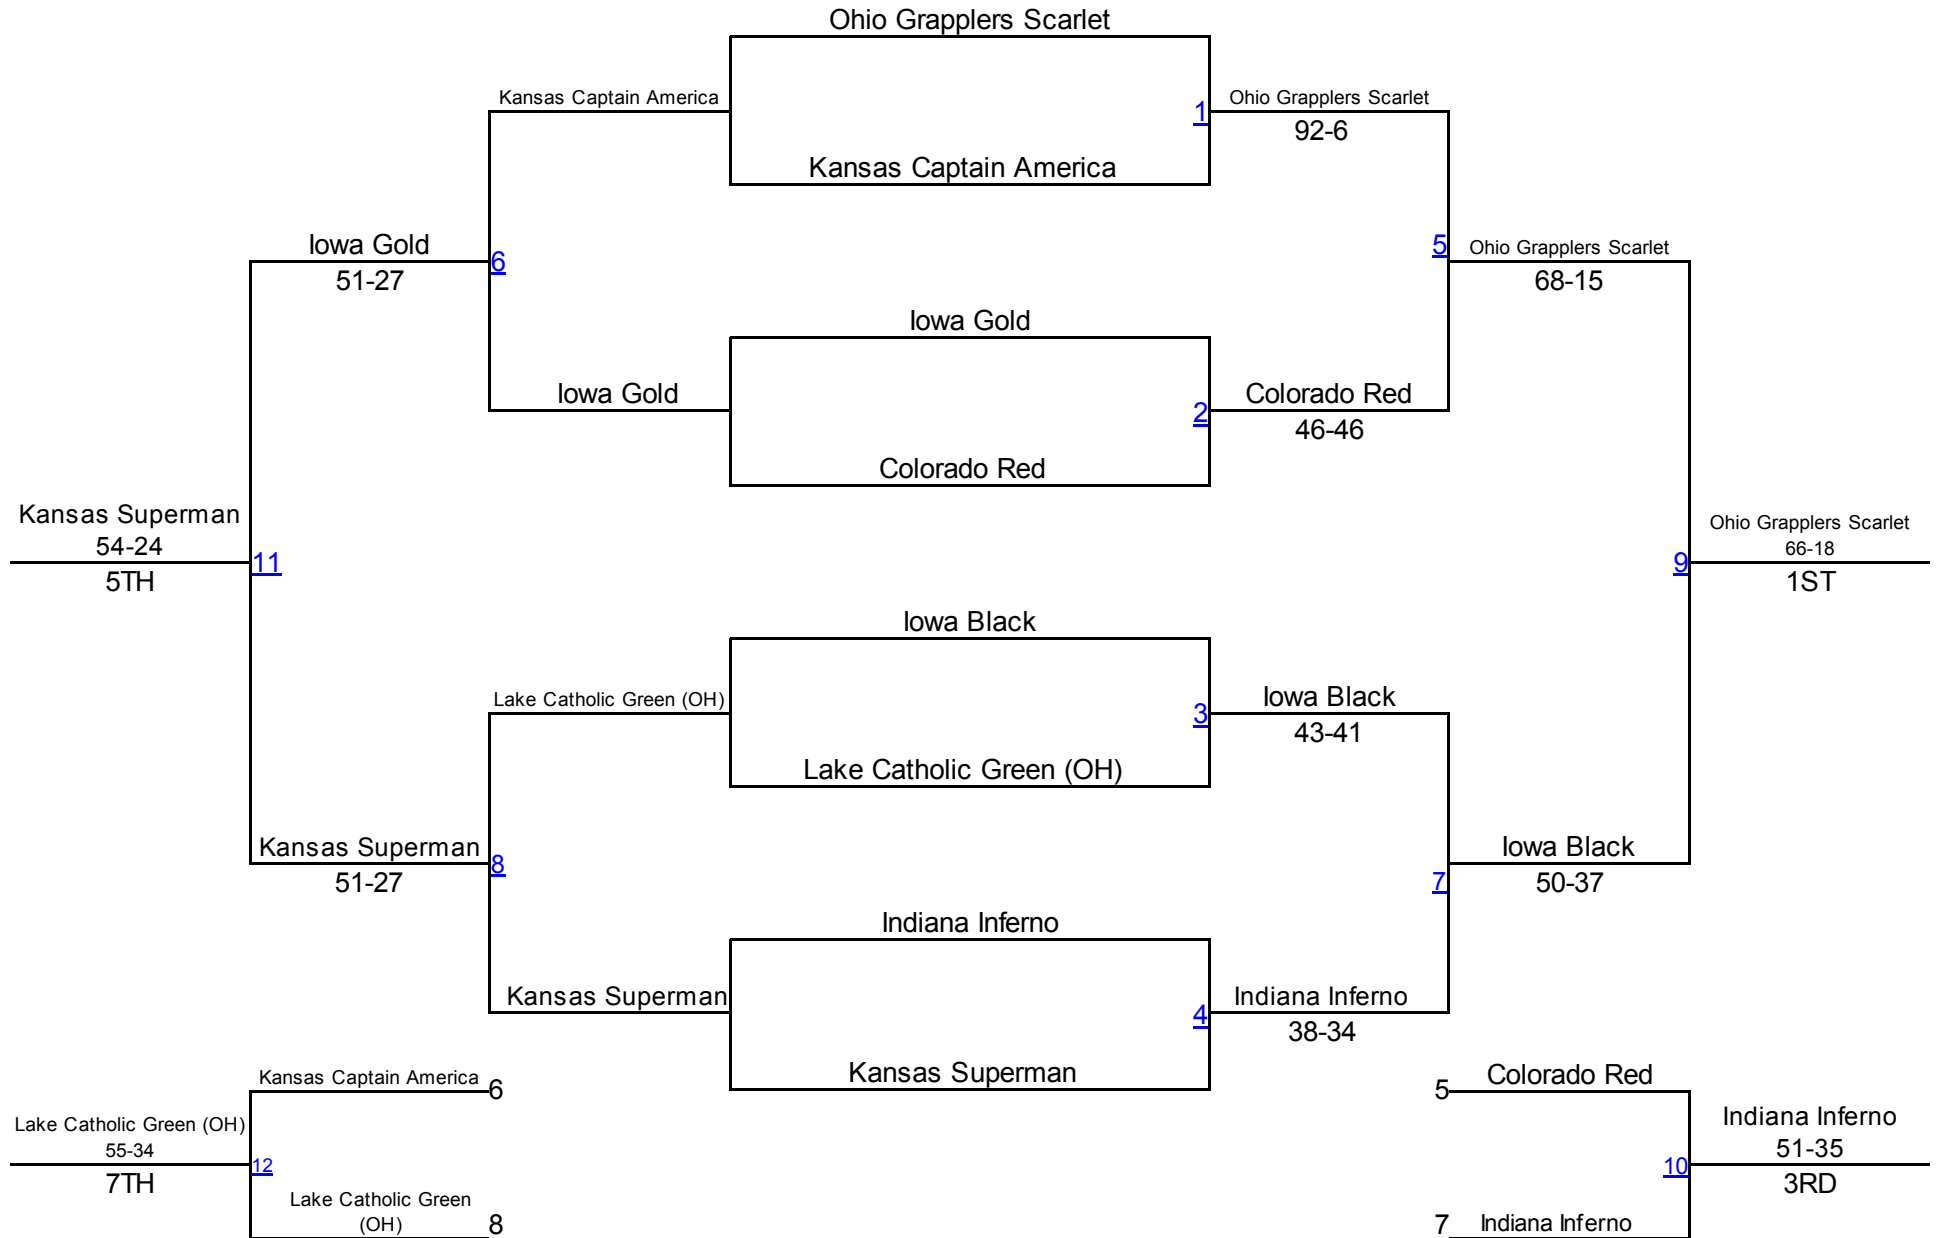

2014 AAU Middle School National Duals

Gold Bracket