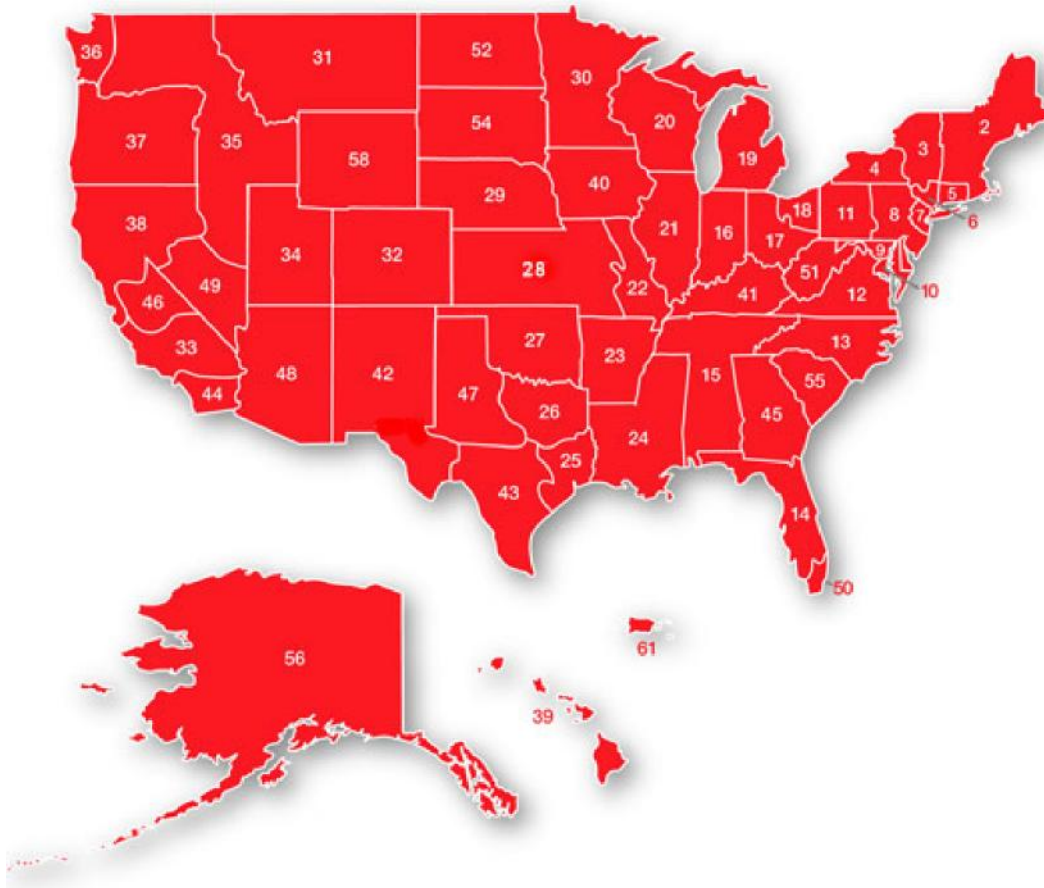

V. APPENDIX

- A. **District Director Contacts**
- B. **National Chair Information**
- C. **District Maps**
- D. **Athlete Honor Oath**

APPENDIX A

District Map and Alignment with District Sport Directory

3 - ADIRONDACK DISTRICT (Organized January 31, 1920). That portion of New York State east and north of Broome, Cortland, Dutchess, Onondaga, Orange, Oswego and Sullivan Counties.

Neighboring Districts: Connecticut, Middle Atlantic, New England, New York Metropolitan and Niagara.

56 - ALASKA DISTRICT (Organized December 3, 1965). State of Alaska.

Neighboring Districts: None

48 - ARIZONA DISTRICT (Organized March 10, 1956). State of Arizona.

5 - CONNECTICUT DISTRICT (Organized September 17, 1929). State of Connecticut.
Neighboring Districts: Adirondack, New England and New York Metropolitan

14 - FLORIDA DISTRICT (Organized January, 1925). Florida, except Miami-Dade (official county name has been changed to Miami-Dade), Broward, that part of Hendry County West of Route 833 and Palm Beach Counties. (Territory re-aligned, December 1958, 1959, 1963, 1972, and 1999.)
Neighboring Districts: Florida Gold Coast, Georgia and Southeastern