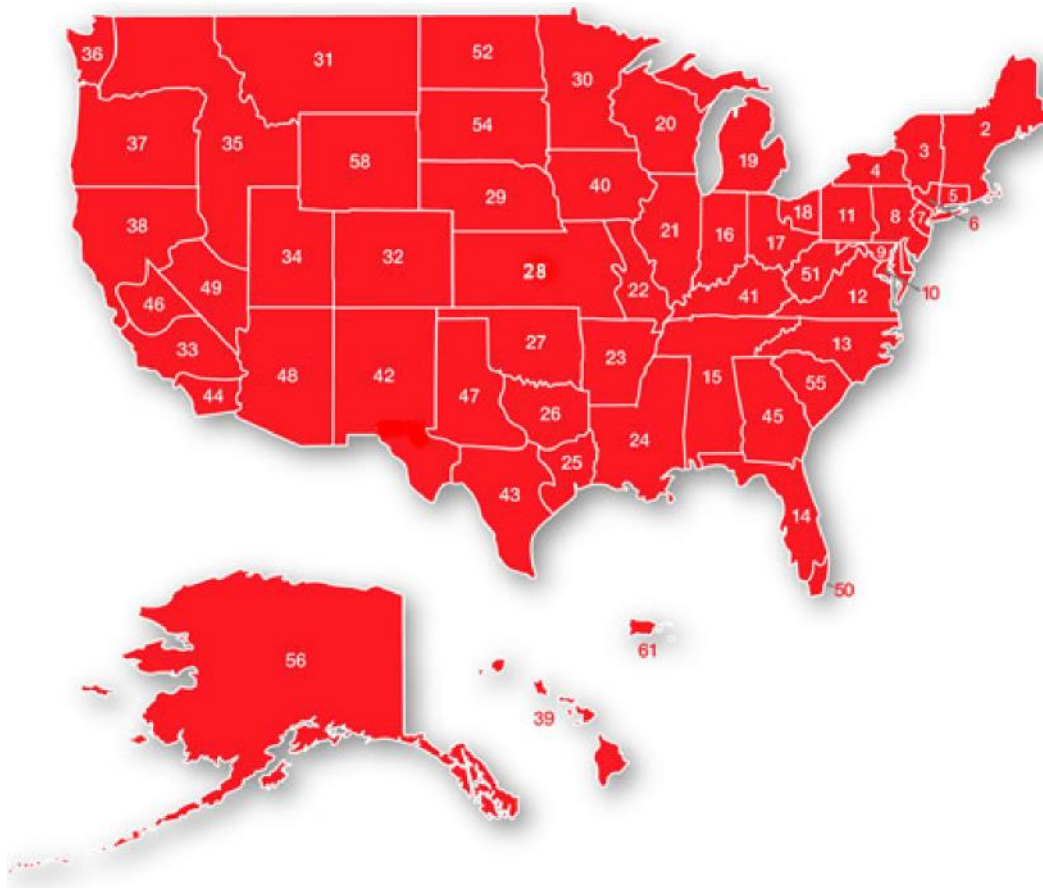

# APPENDIX A

## District Map and Alignment with District Sport Directory

**3 - ADIRONDACK DISTRICT** (Organized January 31, 1920). That portion of New York State east and north of Broome, Cortland, Dutchess, Onondaga, Orange, Oswego and Sullivan Counties.  
Neighboring Districts: Connecticut, Middle Atlantic, New England, New York Metropolitan and Niagara.

**56 - ALASKA DISTRICT** (Organized December 3, 1965). State of Alaska.  
Neighboring Districts: None

**48 - ARIZONA DISTRICT** (Organized March 10, 1956). State of Arizona.  
Neighboring Districts: Colorado, New Mexico, Pacific Southwest, Southern Nevada, Southern Pacific and Utah

**2 - NEW ENGLAND DISTRICT** (Organized, 1890). New Hampshire, Maine, Massachusetts, Rhode Island and Vermont. (Territory re-aligned September, 1987.)  
Neighboring Districts: Adirondack and Connecticut