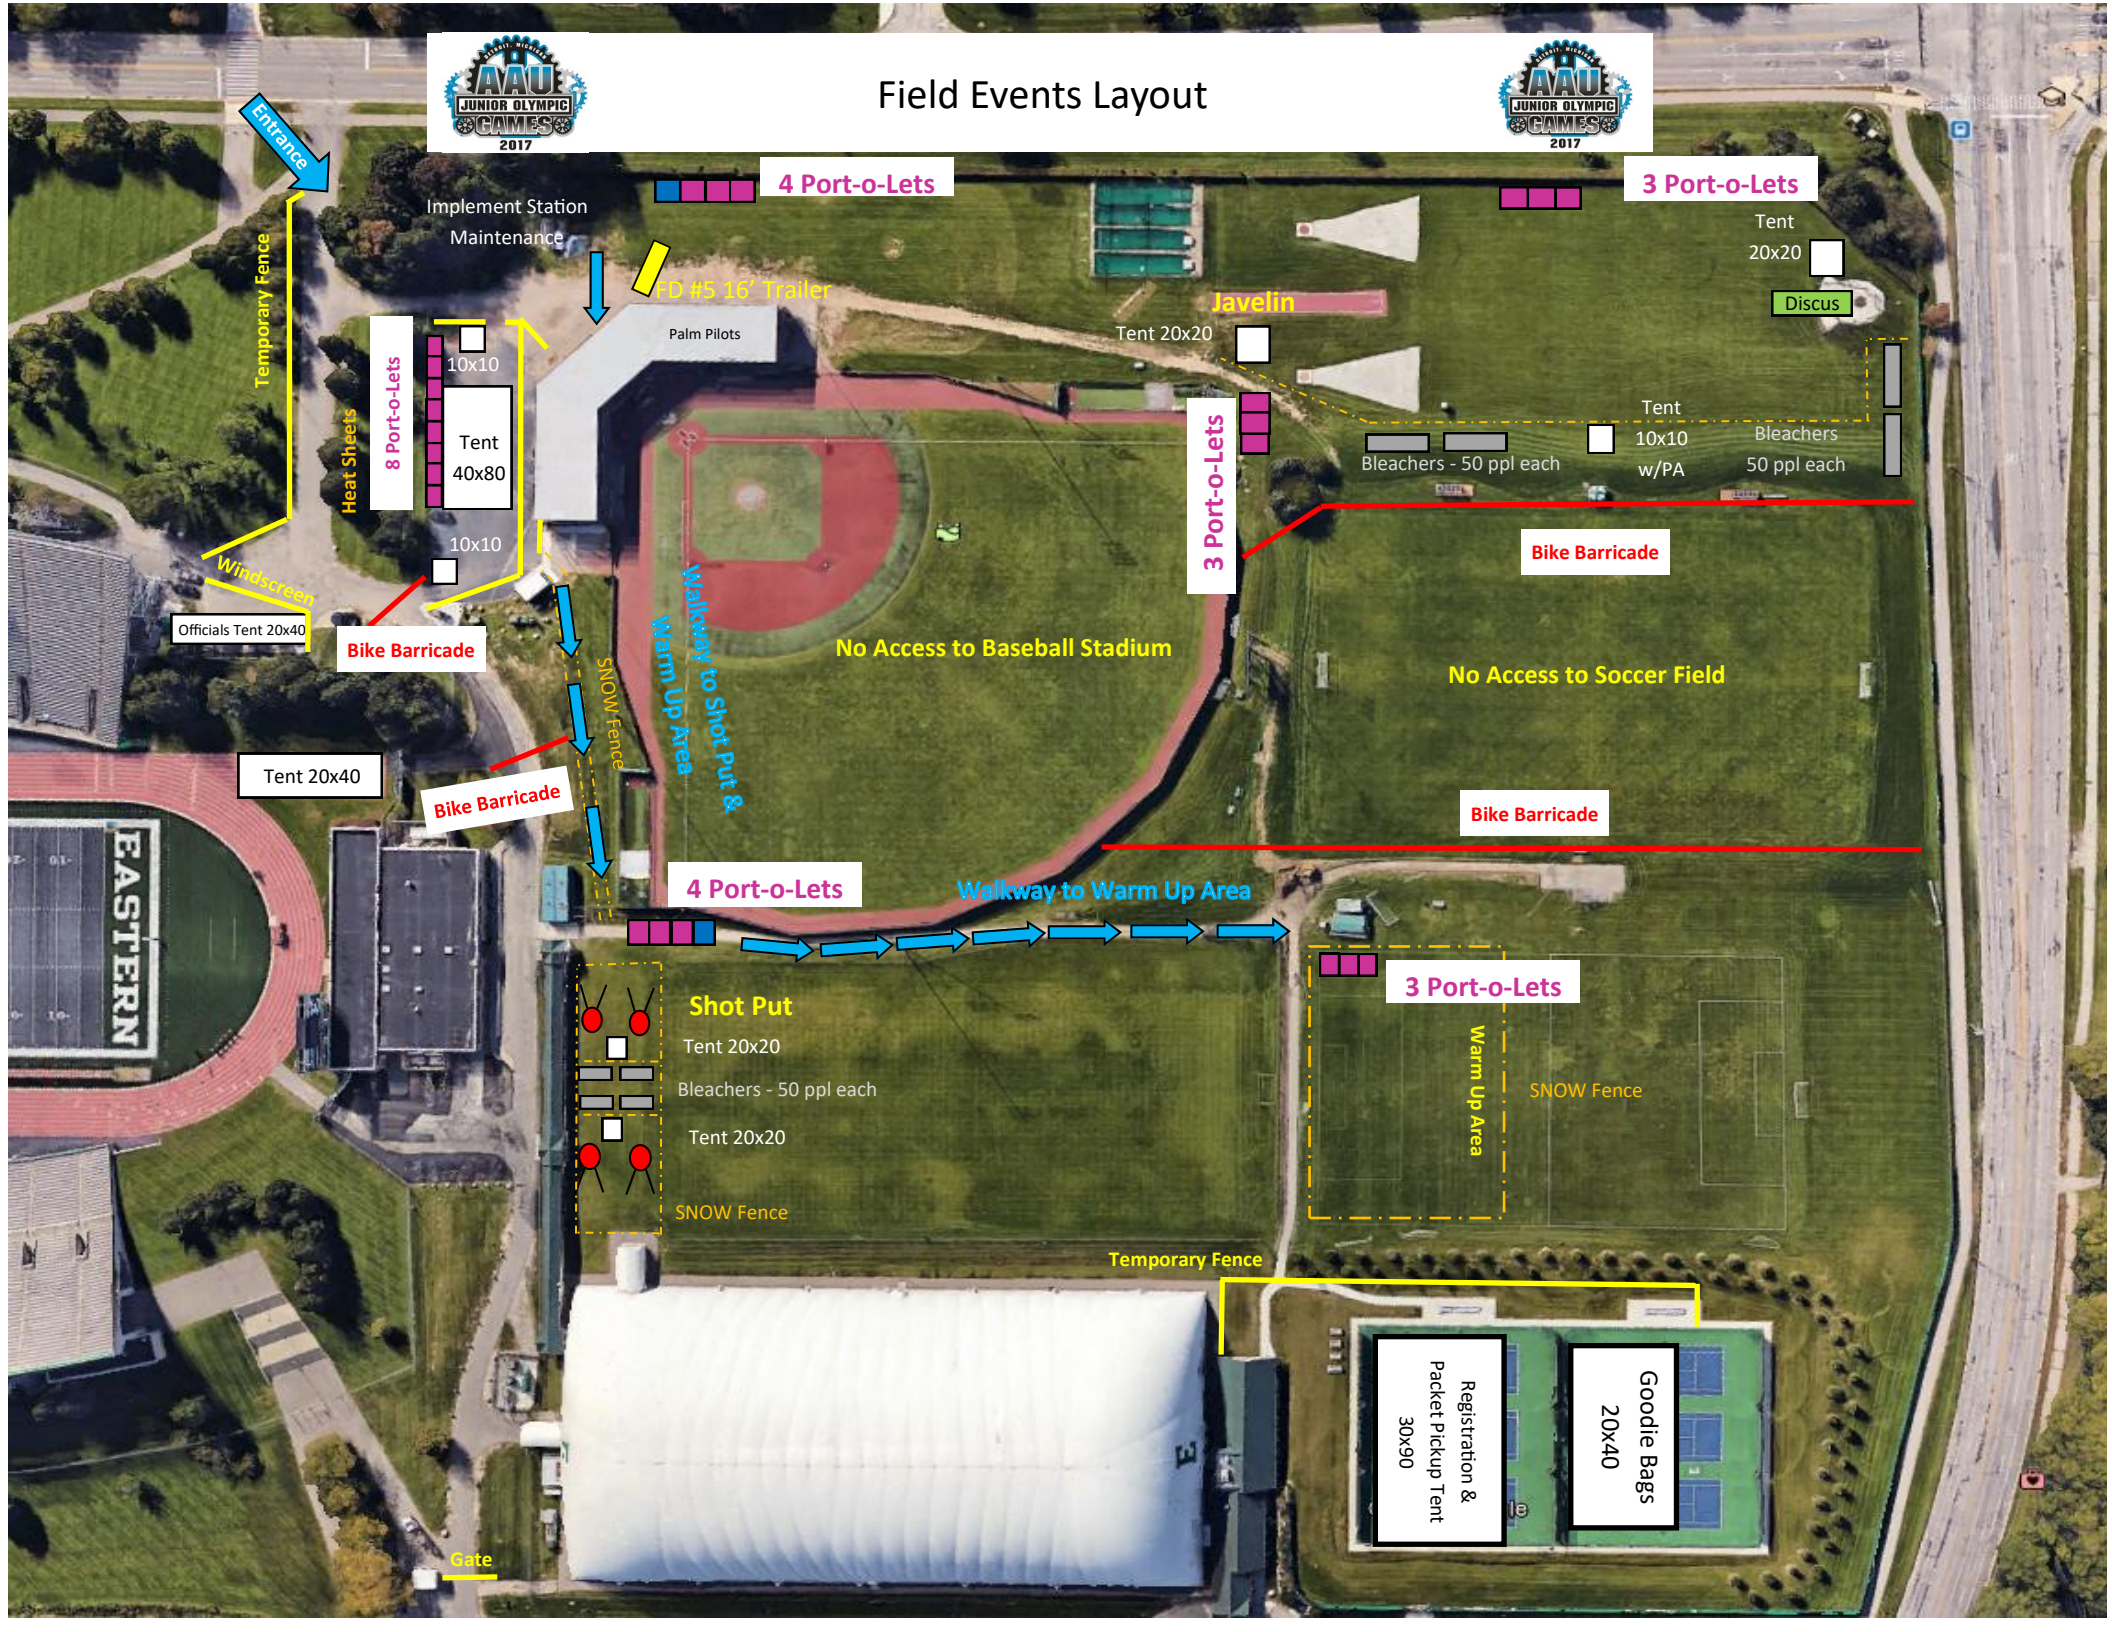

Track Layout

# Field Events Layout

Entrance

Temporary Fence

Heat Sheets

Windscreens

Implement Station  
Maintenance

4 Port-o-Lets

Palm Pilots

Walkway to Shot put &  
Warm Up Area

No Access to Baseball Stadium

Walkway to Warm Up Area

Shot Put

Tent 20x20

Bleachers - 50 ppl each

Tent 20x20

SNOW Fence

Javelin

Tent 20x20

3 Port-o-Lets

Bleachers - 50 ppl each

Tent 10x10 w/PA

Discus

Bleachers 50 ppl each

Bike Barricade