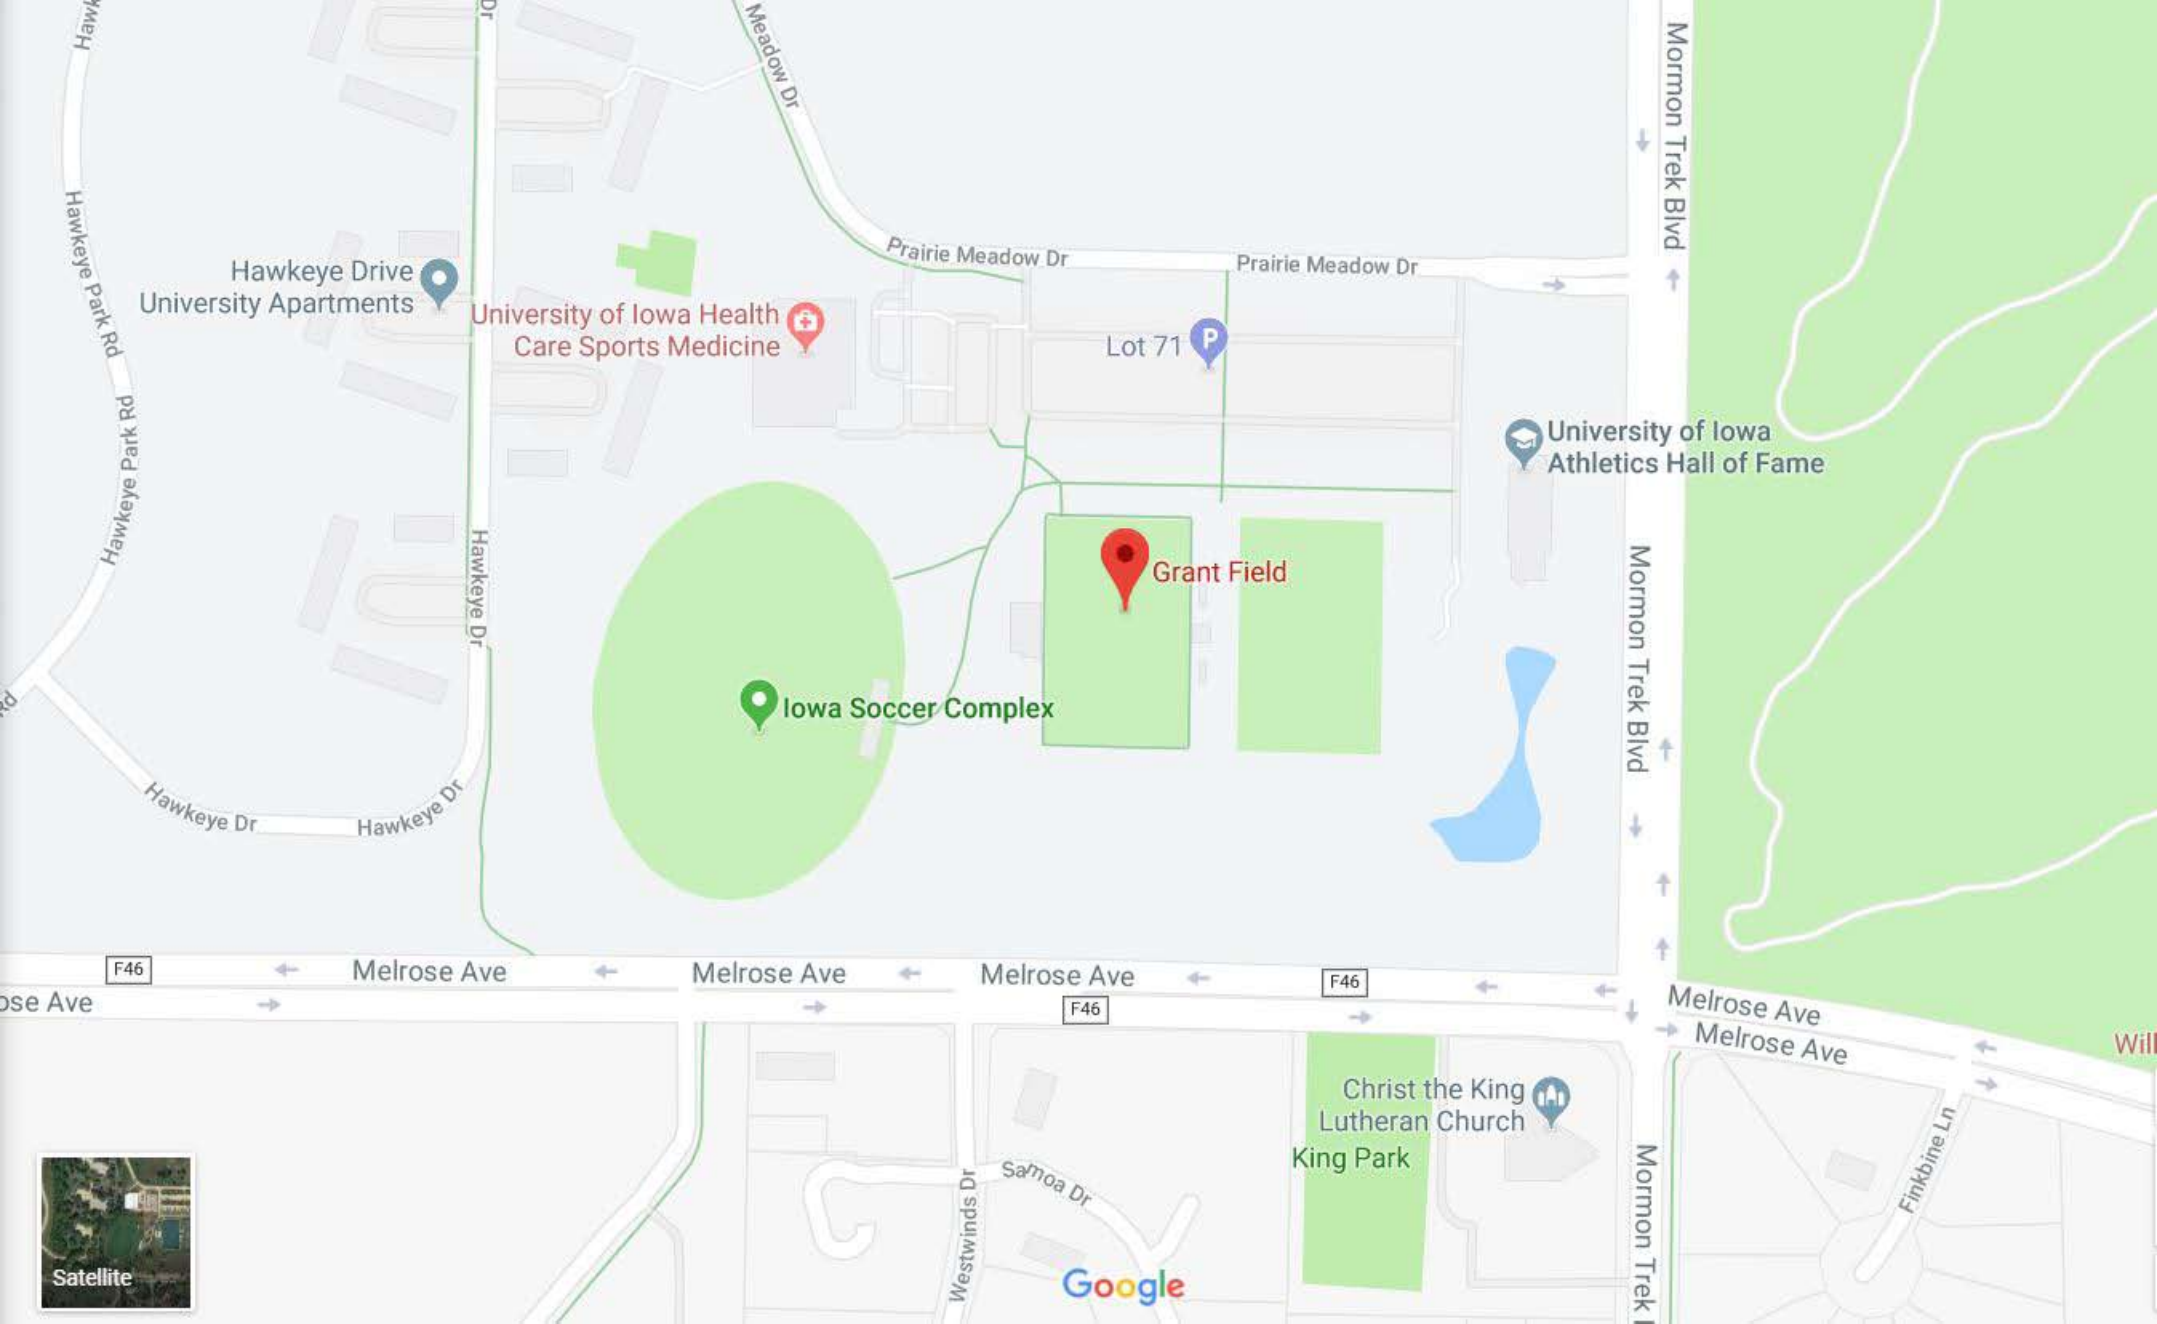

14 min (5.7 mi)

- ↑ 1. Head west on Cowles Dr
0.1 mi
- ↶ 2. Slight left toward Cowles Dr
0.2 mi
- ↑ 3. Continue straight onto Cowles Dr
0.2 mi
- ↶ 4. Use the left 2 lanes to turn left onto Fleur Dr
3.4 mi
- ↑ 5. Continue onto Martin Luther King Jr Pkwy
1.0 mi
- ↑ 6. Continue onto 19th Pl
0.1 mi
- ↗ 7. Turn right onto the I-235 E ramp
0.4 mi
- ↶ 8. Keep left, follow signs for I-235 E and merge onto I-235 E
0.4 mi

Follow I-80 E to Melrose Ave in Iowa City. Take exit 93 from IA-27 S/US-218 S

1 h 35 min (110 mi)

- ↗ 9. Merge onto I-235 E
5.6 mi
- ↶ 10. Use the right 2 lanes to take exit 137A to merge onto I-80 E toward Davenport
101 mi
- ↶ 11. Take exit 239A to merge onto IA-27 S/US-218 S toward Mt Pleasant/Keokuk
3.3 mi
- ↶ 12. Take exit 93 for Melrose Ave toward University Hts
0.3 mi

Continue on Melrose Ave to your destination

4 min (1.8 mi)

- ↶ 13. Turn left onto Melrose Ave
1.3 mi
- ↶ 14. Turn left onto Mormon Trek Blvd
0.2 mi
- ↶ 15. Turn left onto Prairie Meadow Dr
341 ft

 16. Turn left

230 ft

 17. Turn right

 Destination will be on the left

479 ft

Grant Field

Iowa City, IA 52242

These directions are for planning purposes only. You may find that construction projects, traffic, weather, or other events may cause conditions to differ from the map results, and you should plan your route accordingly. You must obey all signs or notices regarding your route.