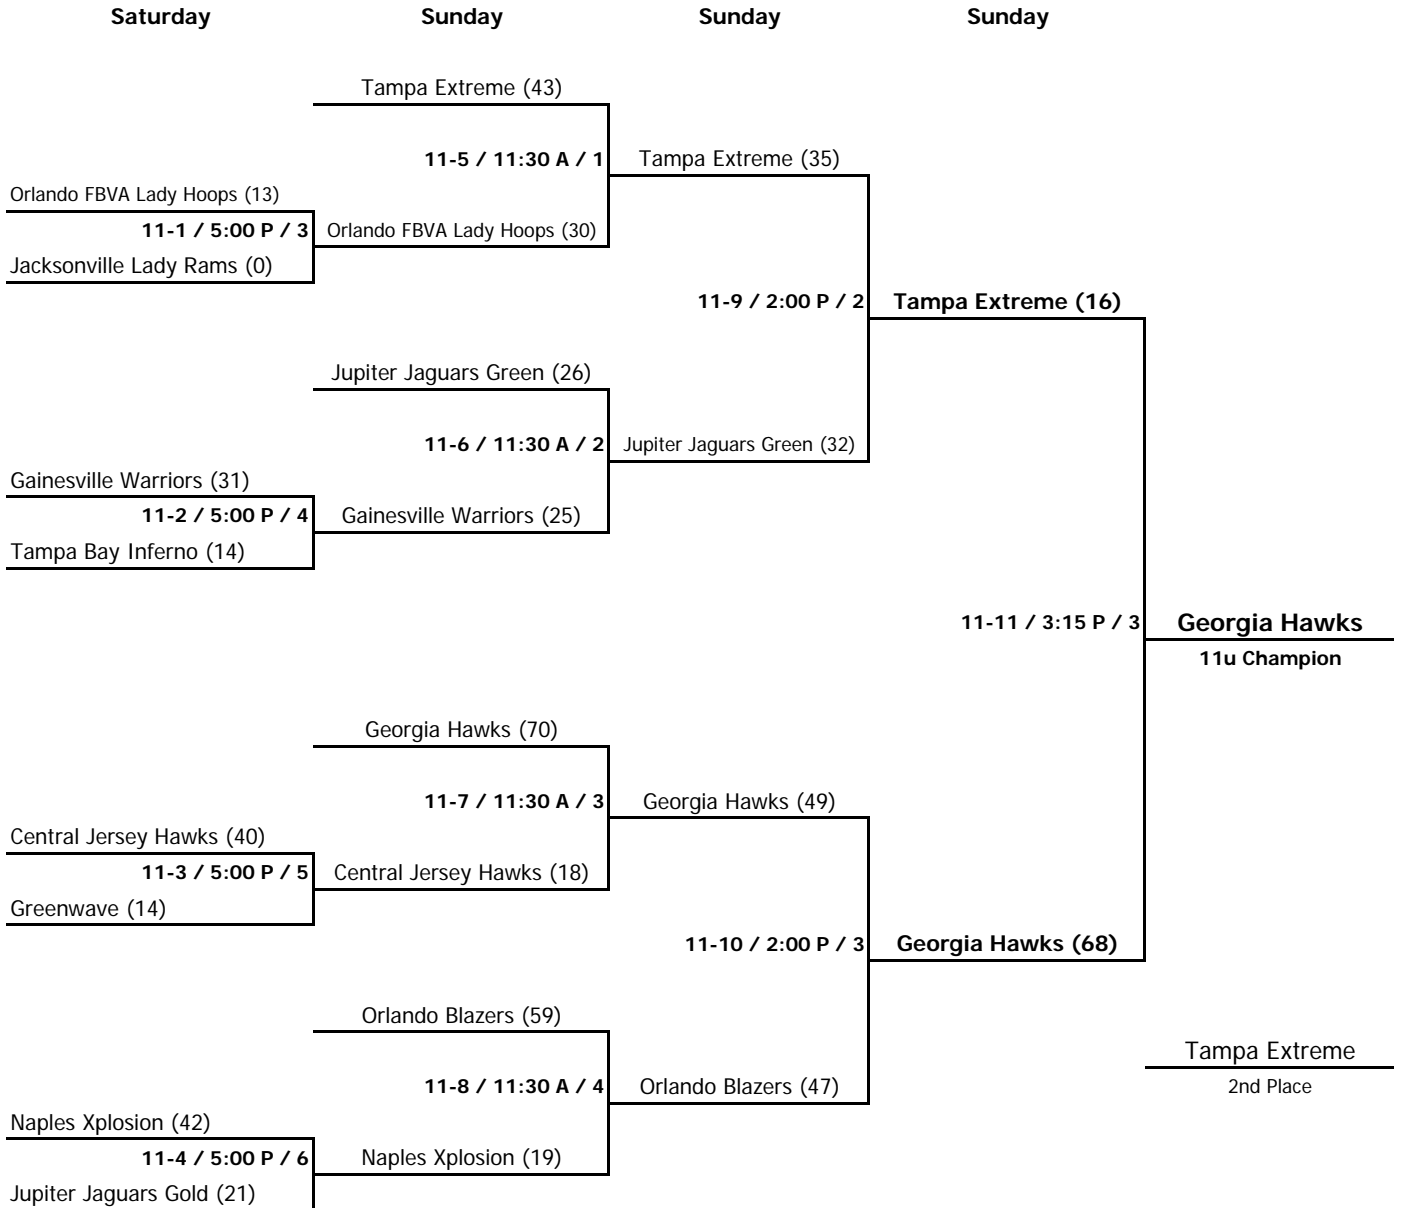

POOL 11-E

PTS	W	L
-18		2
26	2	
-8	1	1

11-E 1	Jacksonville Lady Rams (3rd)
11-E 2	Orlando Blazers (1st)
11-E 3	Gainesville Warrior Basketball (2nd)

	Friday	Time	Site		Results
11-E 2 v 11-E 3	6:30 P	3	11-E 2	<u>50</u>	11-E 3 <u>20</u>

	Friday	Time	Site		Results
11-F 2 v 11-F 3	6:30 P	4	11-F 2	<u>14</u>	11-F 3 <u>43</u>

Saturday

11-F 1 v 11-F 2	9:00 A	4	11-F 1	<u>29</u>	11-F 2 <u>16</u>
11-F 3 v 11-F 1	1:15 P	2	11-F 3	<u>32</u>	11-F 1 <u>20</u>

home team listed first in pool play

Sites:

1 = Disney #1	3 = Disney #3	5 = Disney #5
2 = Disney #2	4 = Disney #4	6 = Disney #6

2006 AAU Girls Basketball Spring Fling I 11:Under

Top 2 teams receive bids to the National Championship

IF Game	IF GAME NOT NECESSAR
---------	----------------------

game # / time / site

home team listed on top in bracket

Sites:

- 1 = Disney #1
- 2 = Disney #2
- 3 = Disney #3
- 4 = Disney #4
- 5 = Disney #5
- 6 = Disney #6