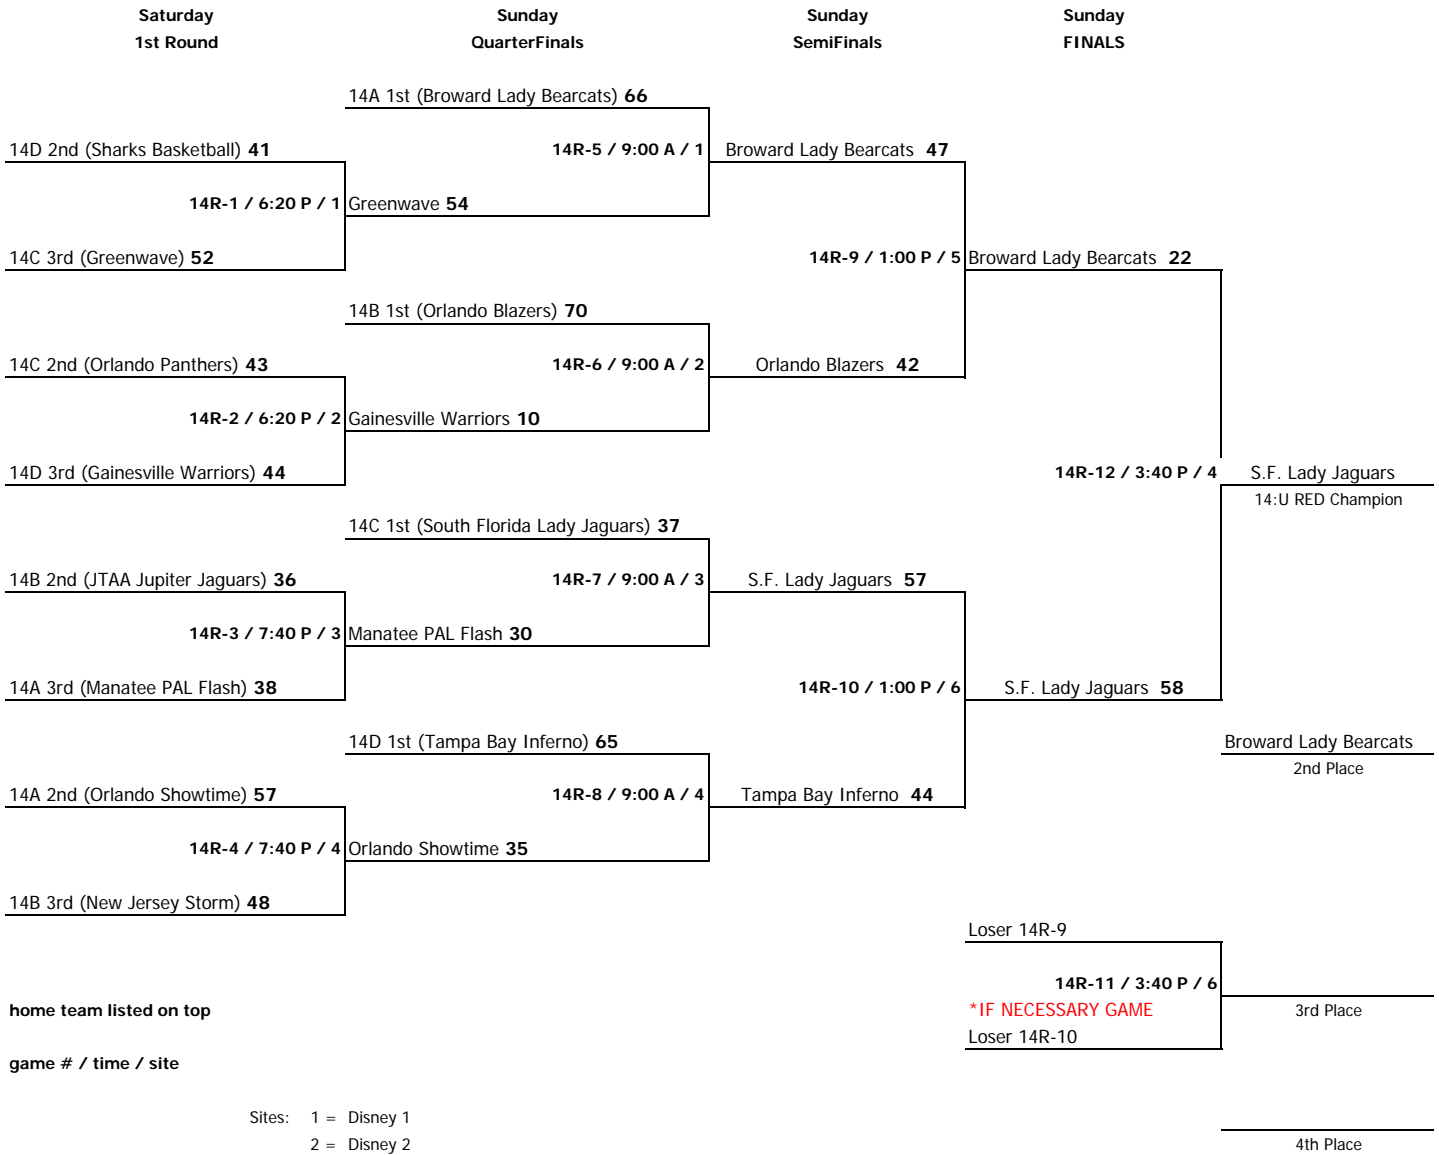

AAU Girls Basketball - Spring Fling II
May 12-14, 2006
14:Under RED

POOL 14A

W	L	PTS
1	1	-3
	2	-23
2		26

14A-1 Orlando Showtime
 14A-2 Manatee PAL Flash
 14A-3 Broward Lady Bearcats

	home	score	visitor	score	time	site
Fri	14A-2	<u>28</u>	14A-3	<u>42</u>	6:40 P	5
Sat	14A-3	<u>62</u>	14A-1	<u>31</u>	10:20 A	1
Sat	14A-1	<u>39</u>	14A-2	<u>29</u>	2:20 P	3

POOL 14C

W	L	PTS
2	0	25
1	1	-7
	2	-18

14C-1 South Florida Lady Jaguars
 14C-2 Orlando Panthers
 14C-3 Greenwave

	home	score	visitor	score	time	site
Fri	14C-2	<u>36</u>	14C-3	<u>30</u>	4:00 P	5
Sat	14C-3	<u>33</u>	14C-1	<u>45</u>	9:00 A	2
Sat	14C-1	<u>58</u>	14C-2	<u>28</u>	1:00 P	3

POOL 14D

W	L	PTS
2		16
1	1	10
	2	-26

14D-1 Tampa Bay Inferno
 14D-2 Sharks Basketball
 14D-3 Gainesville Warriors

	home	score	visitor	score	time	site
Fri	14D-2	<u>44</u>	14D-3	<u>31</u>	5:20 P	5
Sat	14D-3	<u>21</u>	14D-1	<u>53</u>	9:00 A	3
Sat	14D-1	<u>34</u>	14D-2	<u>31</u>	1:00 P	4

Sites: 1 = Disney 1
 2 = Disney 2
 3 = Disney 3
 4 = Disney 4
 5 = Disney 5
 6 = Disney 6

AAU Girls Basketball - Spring Fling II

May 12-14, 2006

14:Under RED

home team listed on top

game # / time / site

- Sites: 1 = Disney 1
 2 = Disney 2
 3 = Disney 3
 4 = Disney 4
 5 = Disney 5
 6 = Disney 6