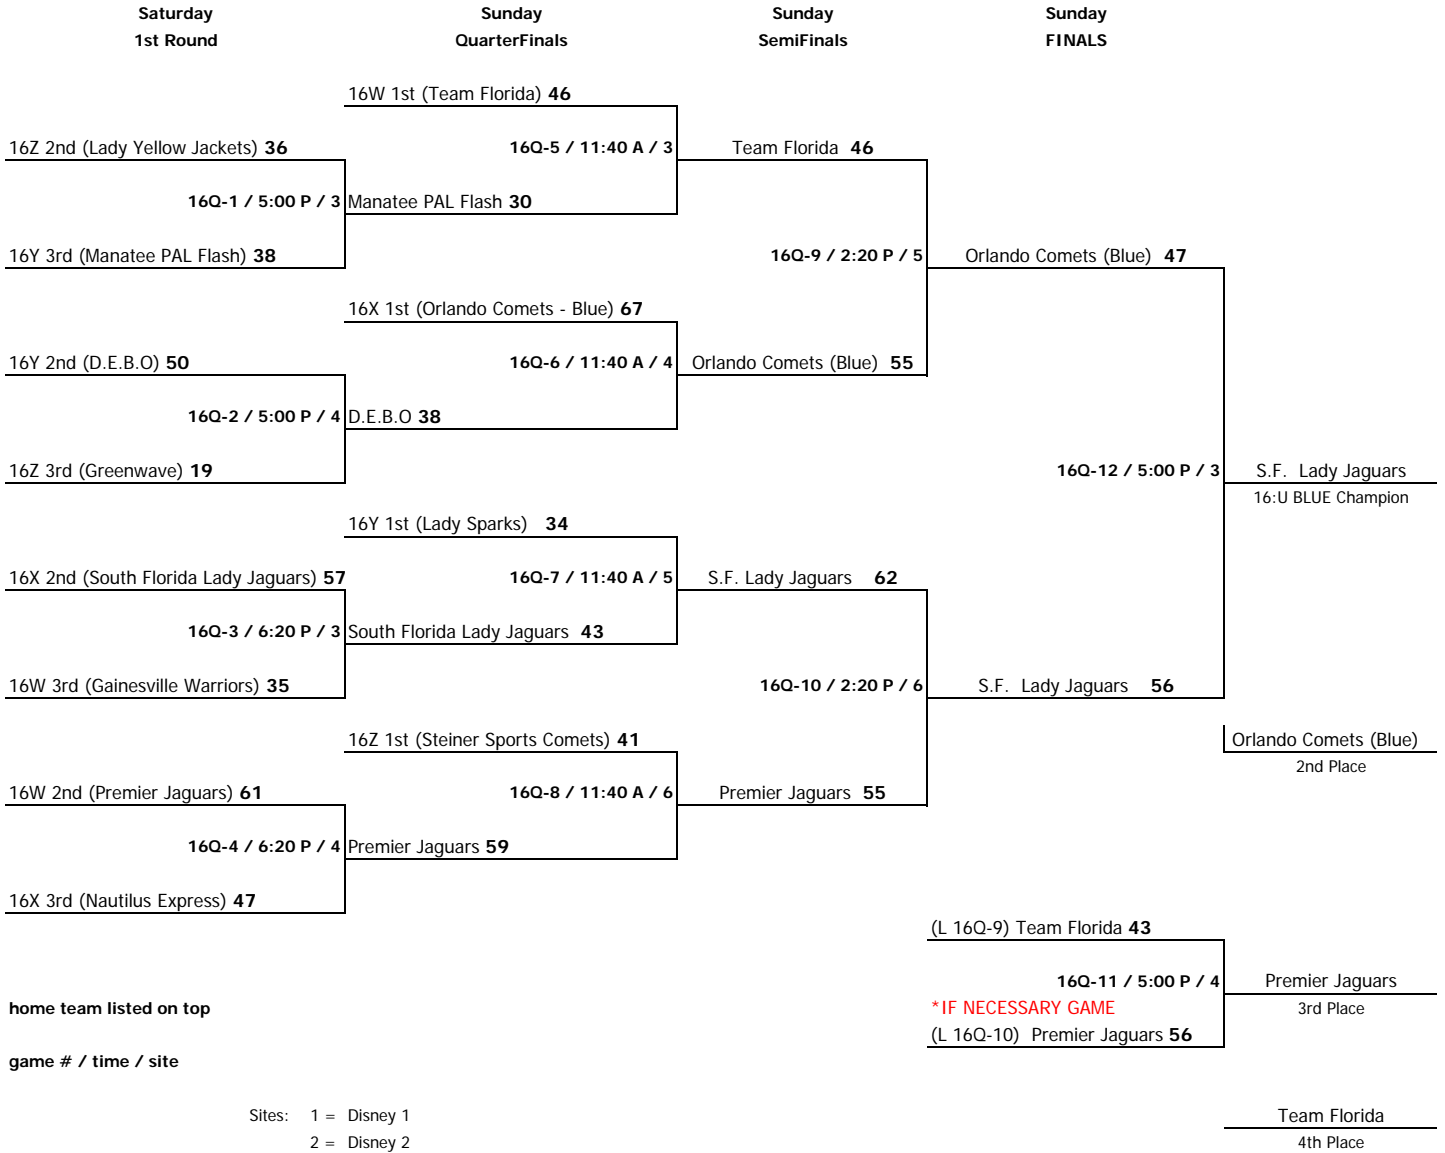

AAU Girls Basketball - Spring Fling II

May 12-14, 2006

16:Under BLUE

home team listed on top
game # / time / site

1. Sites: 1 = Disney 1
   2 = Disney 2
   3 = Disney 3
   4 = Disney 4
   5 = Disney 5
   6 = Disney 6

Note - IF NECESSARY GAME WILL ONLY BE PLAYED IF WE NEED TO DETERMINE WHO RECEIVES THE BID TO NATIONALS

Received Bid to the 16u National Championship in Orlando, Florida
South Florida Lady Jaguars, FG
Premier Jaguars, FG