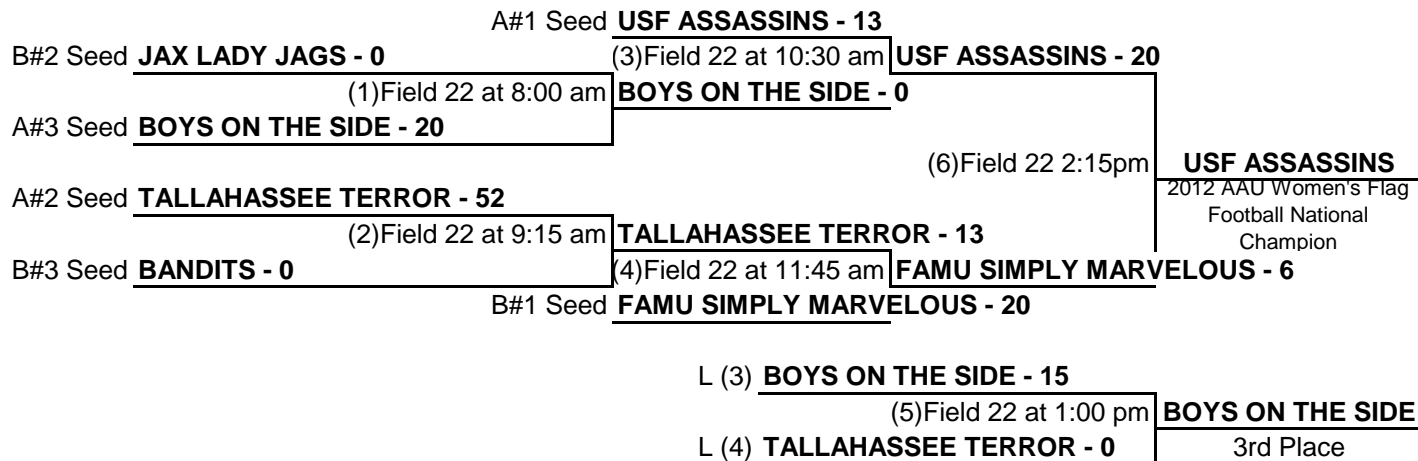

2012 AAU WOMEN'S FLAG FOOTBALL NATIONAL CHAMPIONSHIP

Women's Division

POOL PLAY - SATURDAY, MARCH 3, 2012

TEAM #	TEAM NAME	WINS	LOSSES	PF	PA	DIFF	SEED
1	TALLAHASSEE TERROR	1	1	40	13	27	A-2
2	FAMU SIMPLY MARVELOUS	2	0	61	6	55	B-1
3	JAX LADY JAGS	1	1	26	26	0	B-2
4	BOYS ON THE SIDE	0	2	13	52	-39	A-3
5	USF ASSASSINS	2	0	32	20	12	A-1
6	BANDITS	0	2	0	55	-55	B-3

POOL A			GAME TIMES			
TEAM #	TEAM NAME	SEED		8:45 AM	11:15 AM	1:45 PM
1	TALLAHASSEE TERROR	A-2	Field 22	1 vs 5	1 vs 4	4 vs 5
4	BOYS ON THE SIDE	A-3		7 - 15	33 - 0	13 - 19
5	USF ASSASSINS	A-1				

POOL B			GAME TIMES			
TEAM #	TEAM NAME	SEED		10:00 AM	12:30 PM	3:00 PM
2	FAMU SIMPLY MARVELOUS	B-1	Field 22	2 vs 6	2 vs 3	3 vs 6
3	JAX LADY JAGS	B-2		35 - 0	26 - 6	20 - 0
6	BANDITS	B-3				

SINGLE ELIMINATION BRACKET - SUNDAY, MARCH 4, 2012