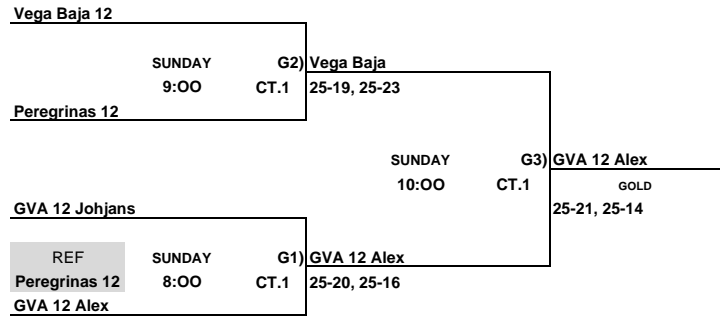

12 & UNDER

SATURDAY, FEBRUARY 2, 2013

Pool 12A PONCE CC CT 1							Matches		Games			
							Won	Lost	Won	Lost		
GVA 12 JOHJANS #2							2	1	5	2		
LEVOC 12 #4								3		6		
VEGA BAJA 12 #1							3		6	1		
GURABO 12 VOLLEYHAWKS #3							1	2	2	4		
SAT 1 8:00am 1 v 3 R:2	SAT 1 9:00am 2 v 4 R:1	SAT 1 10:00am 1 v 4 R:3	SAT 1 11:00am 2 v 3 R:1	SAT 1 12:00pm 3 v 4 R:2	SAT 1 1:00pm 1 v 2 R:4	Day Ct Time Match						
26	24	13	25	25	15	18	25	25	17	25	23	Game 1
18	25	18	25	25	18	10	25	25	14	25	21	Game 2
11	15											Game 3

**12 & Under Gold Bracket
PONCE CONVENTION CENTER**

ALL TEAMS THAT LOSE STAY TO REFEREE THE NEXT MATCH

**12 & Under Silver Bracket
PONCE CONVENTION CENTER**

ALL TEAMS THAT LOSE STAY TO REFEREE THE NEXT MATCH