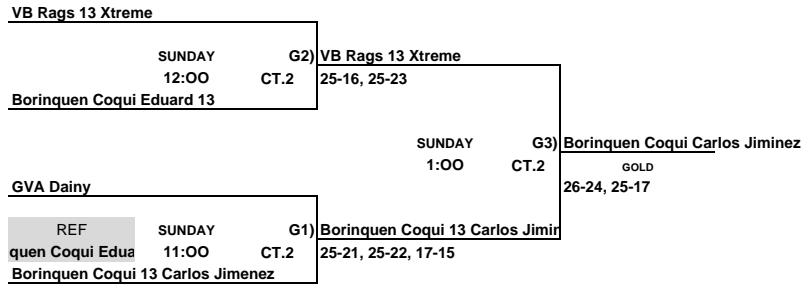

13 & Under Silver Bracket
PONCE CONVENTION CENTER

ALL TEAMS THAT LOSE STAY TO REFEREE THE NEXT MATCH