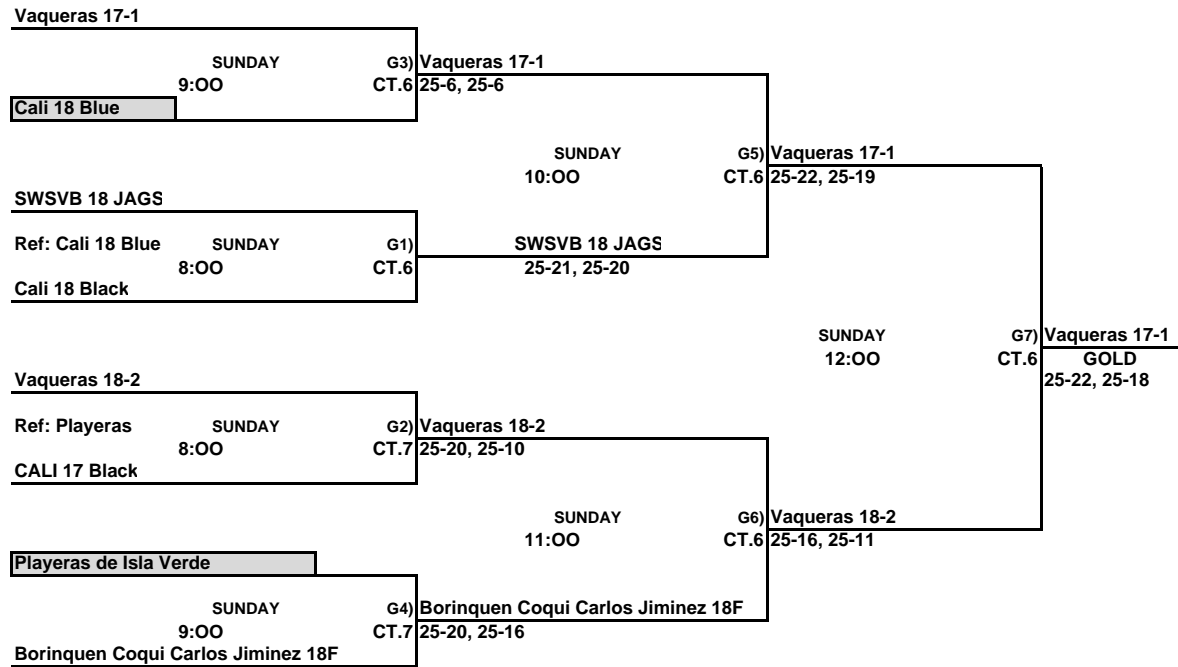

Pool 18B PONCE CC CT 6							Matches		Games	
							Won	Lost	Won	Lost
VAQUERAS 182 #3 (18s)							2	1	5	2
TEAM VB RAGS 171 #1 (17s)							3		6	1
CALI 18 BLUE #8 (18s)								3		6
SWSVB 18 JAGS #5 (18s)							1	2	2	4
SAT 6 2:00pm 1 v 3 R:2	SAT 6 3:00pm 2 v 4 R:1	SAT 6 4:00pm 1 v 4 R:3	SAT 6 5:00pm 2 v 3 R:1	SAT 6 6:00pm 3 v 4 R:2	SAT 6 7:00pm 1 v 2 R:4	Day Ct Time Match				
25 15	25 20	25 23	25 8	10 25	25 23	Game 1				
25 15	25 11	27 25	25 11	9 25	23 25	Game 2				
					10 15	Game 3				

SCHEDULE UPDATE

Pool 18C PONCE CC CT 7							Matches		Games	
							Won	Lost	Won	Lost
PLAYERAS DE ISLA VERDE #7 (18s)								3	6	
BORINQUEN COQUI CARLOS JIMENEZ 18I #2 (18s)							3		6	1
PEREGRINAS 17S #2 (17s)							2	1	2	2
CALI 17 BLACK #6 (18s)							1	3	2	4
SAT 7 2:00pm 1 v 3 R:2	SAT 7 3:00pm 2 v 4 R:1	SAT 7 4:00pm 1 v 4 R:3	SAT 7 5:00pm 2 v 3 R:1	SAT 7 6:00pm 3 v 4 R:2	SAT 7 7:00pm 1 v 2 R:4	Day Ct Time Match				
18 25	25 17	18 25	25 21	25 15	18 25	Game 1				
20 25	30 28	23 25	23 25	25 13	15 25	Game 2				
			15 12			Game 3				

17 & Under Gold Bracket
PONCE CONVENTION CENTER

ALL TEAMS THAT LOSE STAY TO REFEREE THE NEXT MATCH

18 & Under Gold Bracket
PONCE CONVENTION CENTER

ALL TEAMS THAT LOSE STAY TO REFEREE THE NEXT MATCH