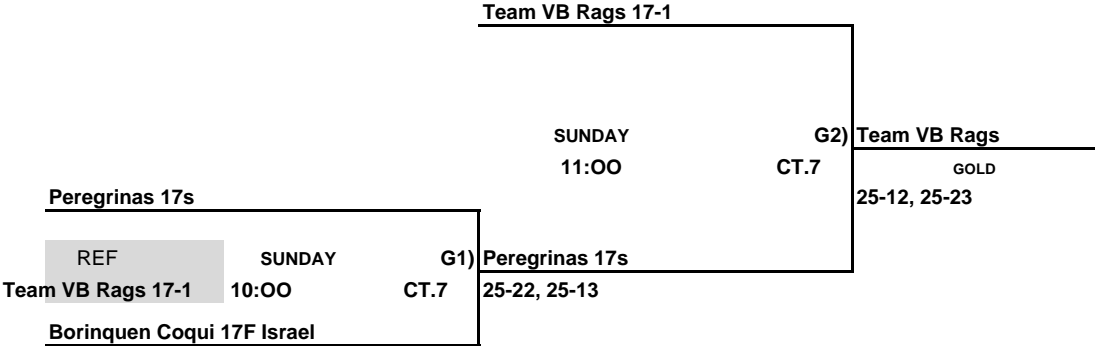

17 & Under Gold Bracket
PONCE CONVENTION CENTER

ALL TEAMS THAT LOSE STAY TO REFEREE THE NEXT MATCH