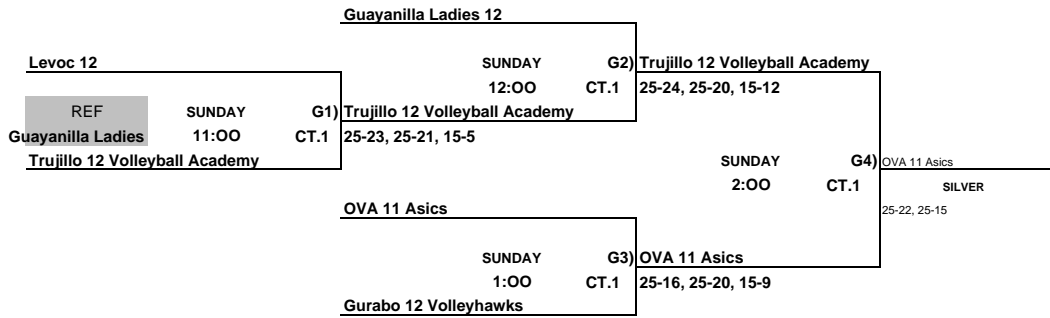

**12 & Under Gold Bracket
PONCE CONVENTION CENTER**

ALL TEAMS THAT LOSE STAY TO REFEREE THE NEXT MATCH

**12 & Under Silver Bracket
PONCE CONVENTION CENTER**

ALL TEAMS THAT LOSE STAY TO REFEREE THE NEXT MATCH