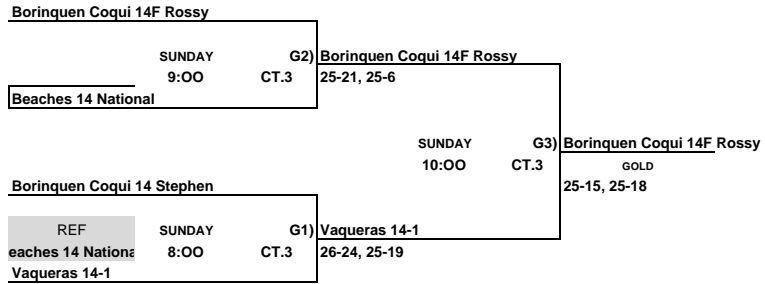

14 & Under Gold Bracket
PONCE CONVENTION CENTER

ALL TEAMS THAT LOSE STAY TO REFEREE THE NEXT MATCH