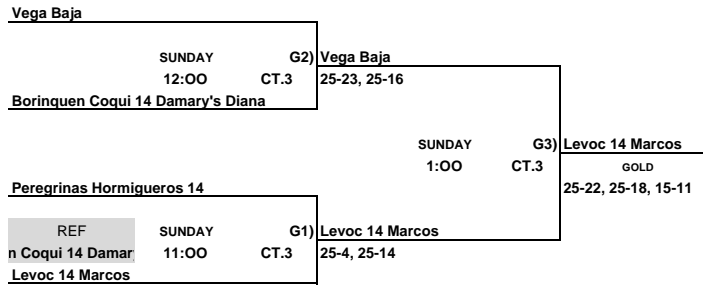

14 & Under Silver Bracket
PONCE CONVENTION CENTER

ALL TEAMS THAT LOSE STAY TO REFEREE THE NEXT MATCH