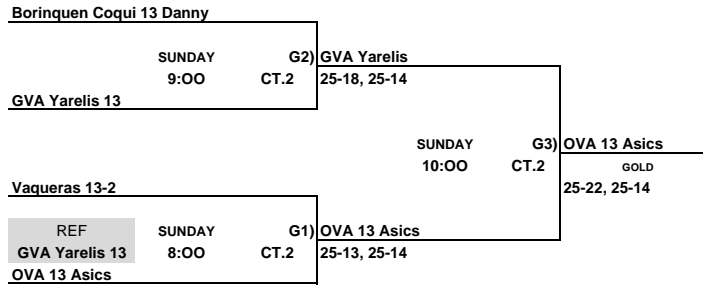

13 & Under Gold Bracket
PONCE CONVENTION CENTER

ALL TEAMS THAT LOSE STAY TO REFEREE THE NEXT MATCH