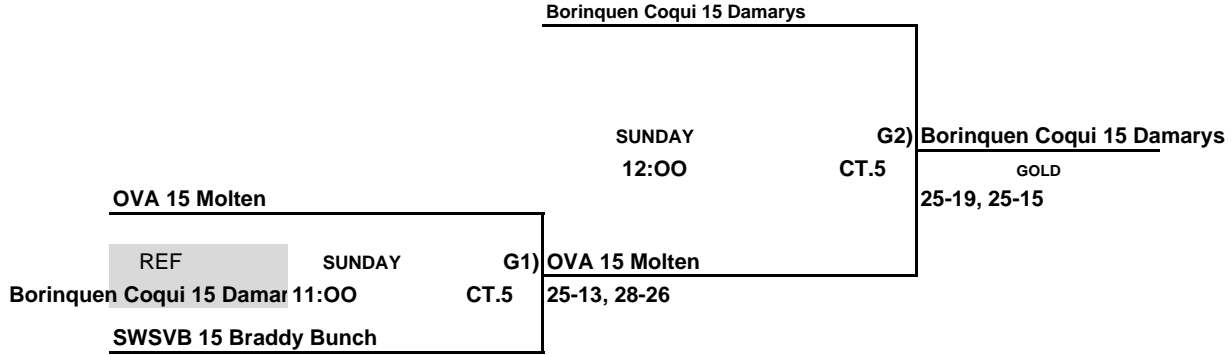

16 & UNDER

SATURDAY, FEBRUARY 2, 2013

Pool 16A PONCE CC CT 2							Matches		Games			
							Won	Lost	Won	Lost		
SWSVB 15 BRADY BUNCH #3 (15s)								3		6		
PEREGRINAS 16 #7 (16s)							1	2	2	4		
BORINQUEN COQUI 16F EDWARD #4 (16s)							2	1	4	2		
GVA 16 PLATINUM #1 (16s)							3		6			
SAT 2 3:00pm 1 v 3 R:2	SAT 2 4:00pm 2 v 4 R:1	SAT 2 5:00pm 1 v 4 R:3	SAT 2 6:00pm 2 v 3 R:1	SAT 2 7:00pm 3 v 4 R:2	SAT 2 8:00pm 1 v 2 R:4	Day Ct Time Match						
23	25	14	25	9	25	12	25	21	25	15	25	Game 1
20	25	13	25	9	25	23	25	18	25	17	25	Game 2
												Game 3

Pool 16B PONCE CC CT 3							Matches		Games			
							Won	Lost	Won	Lost		
VAQUERAS 161 #3 (16s)							3		5	1		
GVA 16 ALEX #8 (16s)							1	2	2	4		
SWSVB 16 MOCCASINS #9 (16s)								3		6		
BORINQUEN COQUI 15 DAMARYS #1 (15s)							2	1	5	2		
SAT 3 2:00pm 1 v 3 R:2	SAT 3 3:00pm 2 v 4 R:1	SAT 3 4:00pm 1 v 4 R:3	SAT 3 5:00pm 2 v 3 R:1	SAT 3 6:00pm 3 v 4 R:2	SAT 3 7:00pm 1 v 2 R:4	Day Ct Time Match						
25	10	12	25	24	26	26	24	8	25	25	19	Game 1
25	6	12	25	25	9	25	18	10	25	25	18	Game 2
				15	5							Game 3

Pool 16C PONCE CC CT 4							Matches		Games			
							Won	Lost	Won	Lost		
LEVOC 161 #6 (16s)							1	2	3	5		
BORINQUEN COQUI 16F EICHIA #2 (16s)							3		6			
SABANENAS VOLLEY 16 #5 (16s)							2	1	4	4		
OVA 15 MOLTEN #2 (15s)								3	1	6		
SAT 4 2:00pm 1 v 3 R:2	SAT 4 3:00pm 2 v 4 R:1	SAT 4 4:00pm 1 v 4 R:3	SAT 4 5:00pm 2 v 3 R:1	SAT 4 6:00pm 3 v 4 R:2	SAT 4 7:00pm 1 v 2 R:4	Day Ct Time Match						
14	25	25	19	25	16	25	22	25	20	22	25	Game 1
25	20	25	15	25	23	25	17	21	25	19	25	Game 2
13	15							15	12			Game 3

15 & Under Gold Bracket
PONCE CONVENTION CENTER

ALL TEAMS THAT LOSE STAY TO REFEREE THE NEXT MATCH