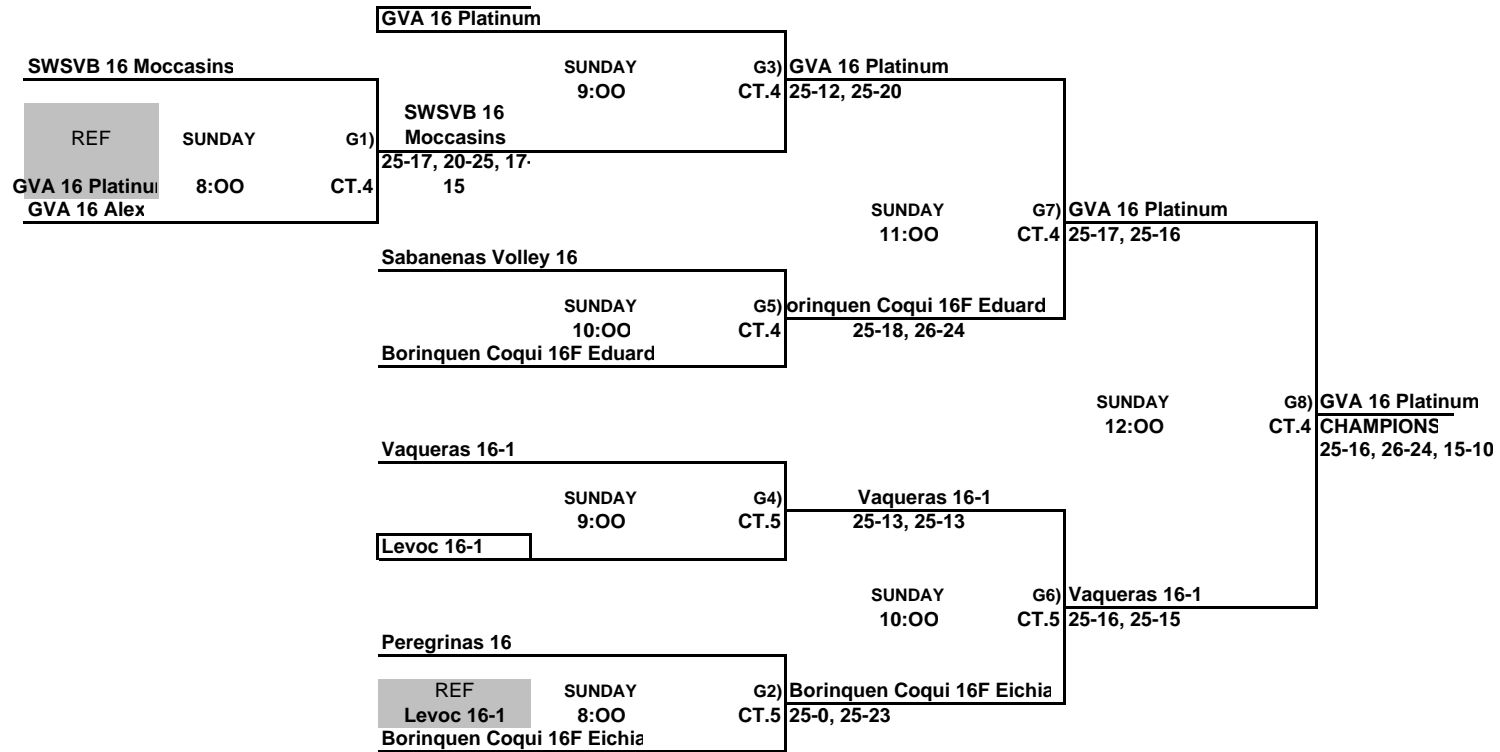

16 & Under Gold Bracket
PONCE CONVENTION CENTER

ALL TEAMS THAT LOSE STAY TO REFEREE THE NEXT MATCH