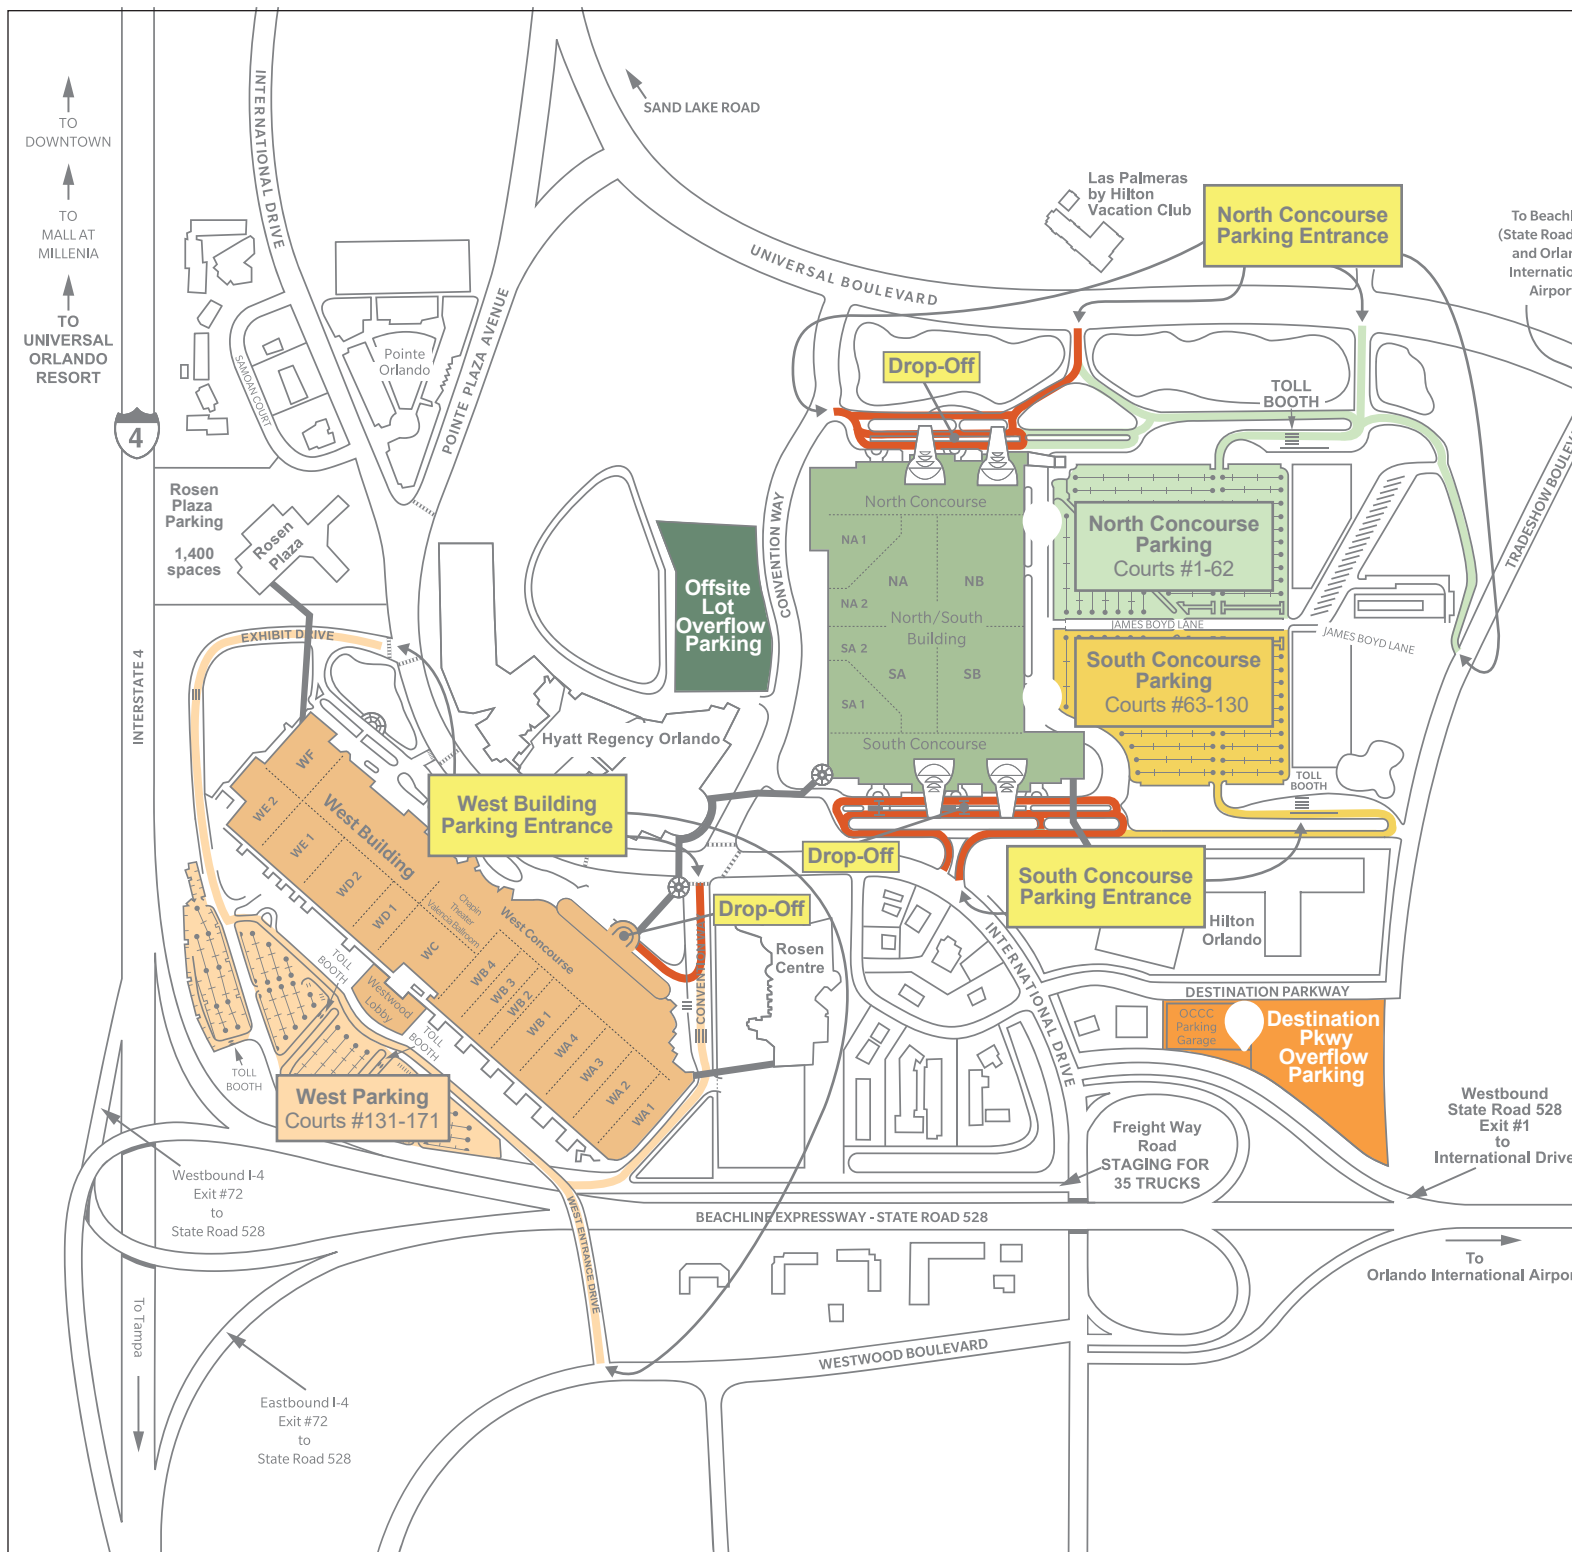

#### PARKING SHUTTLES

- Come early and prepare for other events to be on site.
- If designated parking lots are full, please proceed to parking in the Destination Parking Garage. If full, please utilize the Offsite Parking lot off of Convention Way - pricing and availability may vary.
- Upon arrival in the Convention District, look for updated directional signage for the best parking location as lots fill.
- In the event that parking overflows, complimentary shuttle service will be provided to the event from Destination Parking Garage/Lot to both the West and North/South buildings.

### Courts #63-130 Parking Information

**From Disney/Downtown/Universal:** Take I4 exit #72 State Rd. 528. Exit #2 Universal Blvd/Orangewood Blvd. Turn left onto Universal Blvd. Turn left onto Tradeshow Blvd. Turn right into South Concourse Parking Entrance.

### Courts #131-171 Parking Information

**From Disney:** Take I4 exit #72 State Rd. 528. Exit #1 International Drive. Turn right onto International Drive. Turn left on Convention Way to the West Concourse Parking Entrance.

**From Downtown/Universal:** Take I4 exit #74A Sand Lake Rd. Turn right onto International Drive. Turn right on Exhibit Drive to the West Concourse Parking Entrance.

**Westwood Entrance:** From State Rd 528 take exit #1. Continue straight on Westwood Blvd. Turn right on West Entrance Drive.