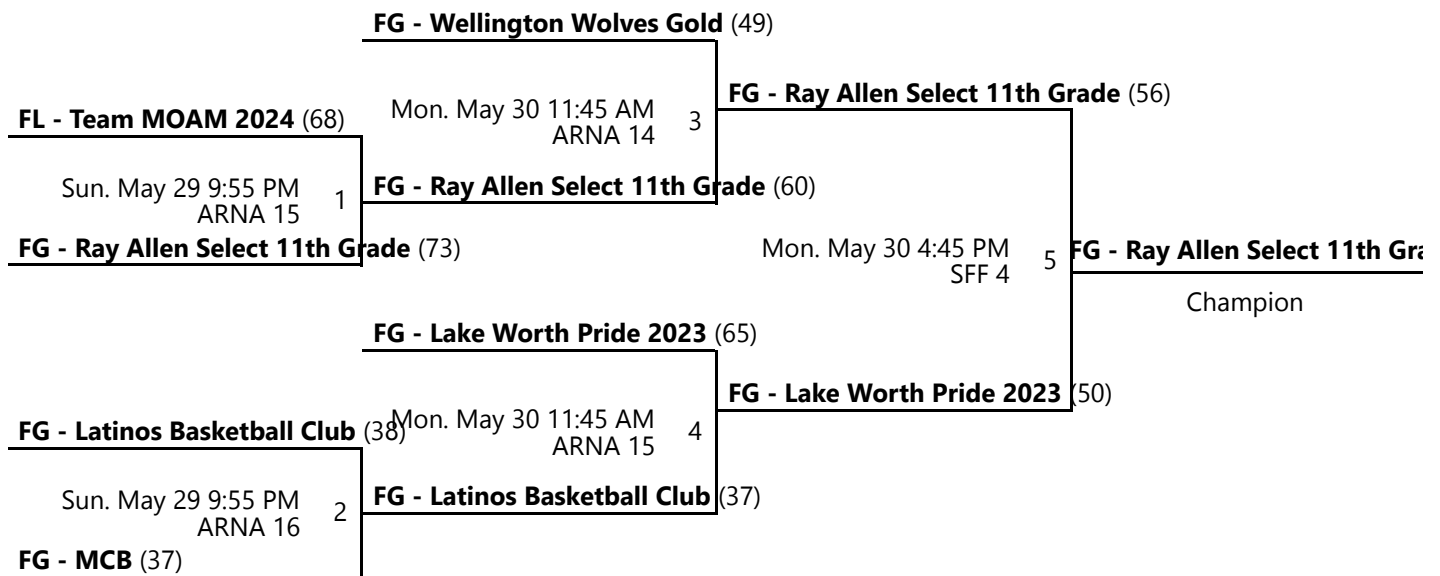

AAU MEMORIAL DAY CLASSIC BOYS 17U/11TH D1 SILVER CHAMPIONSHIP

May 28-30, 2022

ARNA 14 - ESPN - Advent Health Arena Location 14   ARNA 15 - ESPN - Advent Health Arena Location 15

ARNA 16 - ESPN - Advent Health Arena Location 16   SFF 4 - ESPN - State Farm Fieldhouse Location 4

Home (Top), Away (Bottom)

Revised 5/30/2022 6:27 PM - Powered by [Exposure Basketball Events](#)