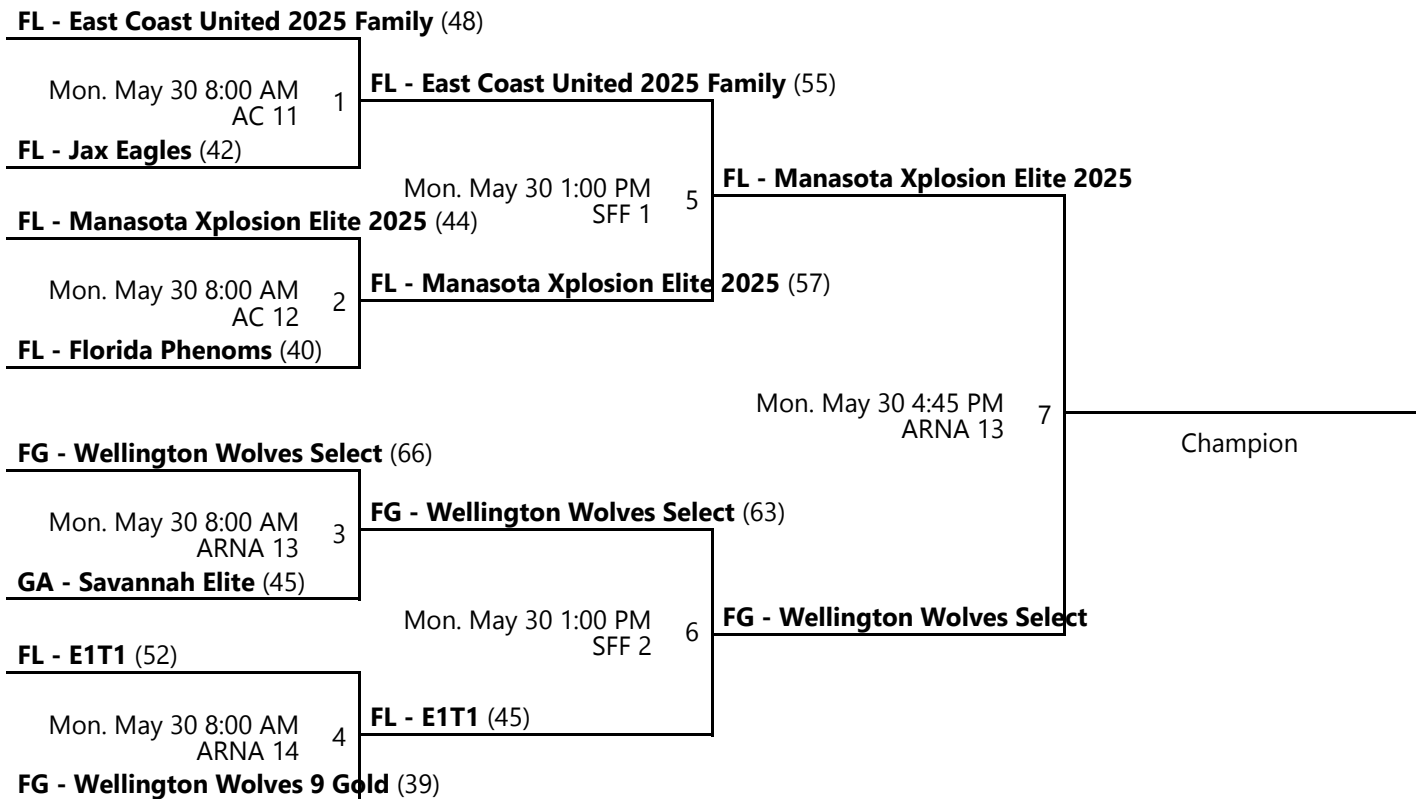

AAU MEMORIAL DAY CLASSIC BOYS 15U/9TH D1 GOLD CHAMPIONSHIP

May 28-30, 2022

AC 11 - ESPN - Athletic Center Location 11 AC 12 - ESPN - Athletic Center Location 12

ARNA 13 - ESPN - Advent Health Arena Location 13 ARNA 14 - ESPN - Advent Health Arena Location 14

SFF 1 - ESPN - State Farm Fieldhouse Location 1 SFF 2 - ESPN - State Farm Fieldhouse Location 2

Home (Top), Away (Bottom)

Revised 5/30/2022 2:21 PM - Powered by [Exposure Basketball Events](#)