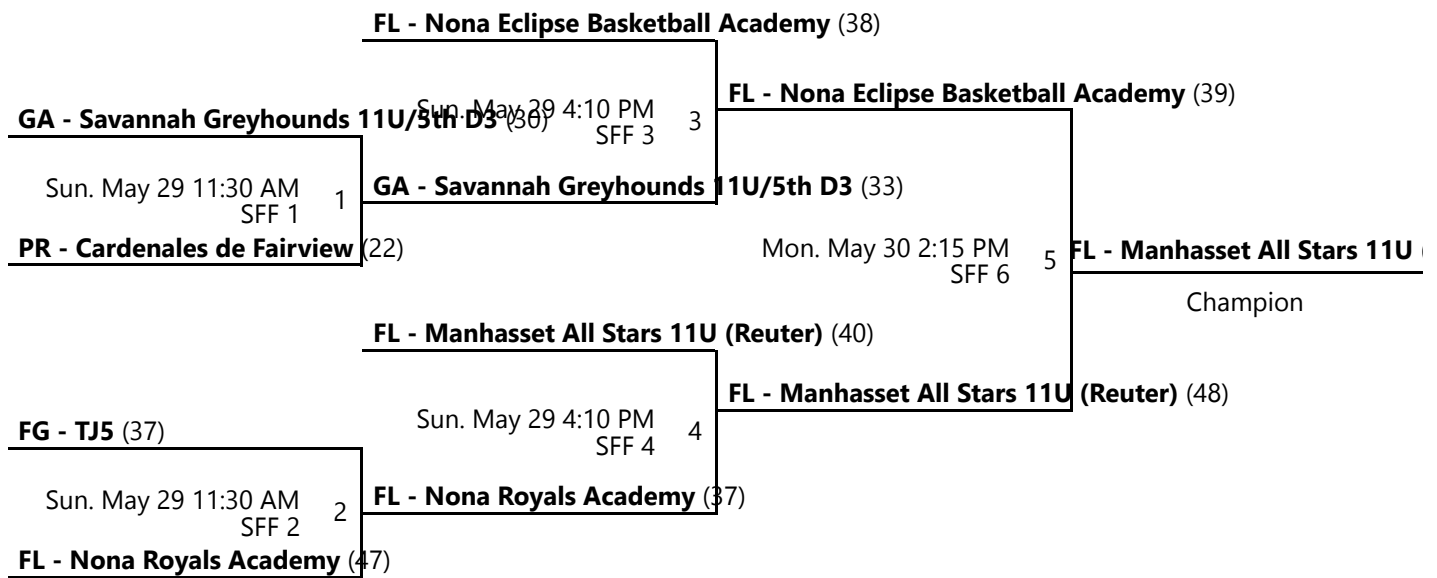

Venues

AC - ESPN - Athletic Center

SFF - ESPN - State Farm Fieldhouse

Courts

1 - Court 1

2 - Court 2

7 - Court 7

8 - Court 8

Powered by Exposure Basketball Events

AAU MEMORIAL DAY CLASSIC BOYS 11U D3 CHAMPIONSHIP

May 28-30, 2022

SFF 1 - ESPN - State Farm Fieldhouse Location 1 SFF 2 - ESPN - State Farm Fieldhouse Location 2
 SFF 3 - ESPN - State Farm Fieldhouse Location 3 SFF 4 - ESPN - State Farm Fieldhouse Location 4
 SFF 6 - ESPN - State Farm Fieldhouse Location 6