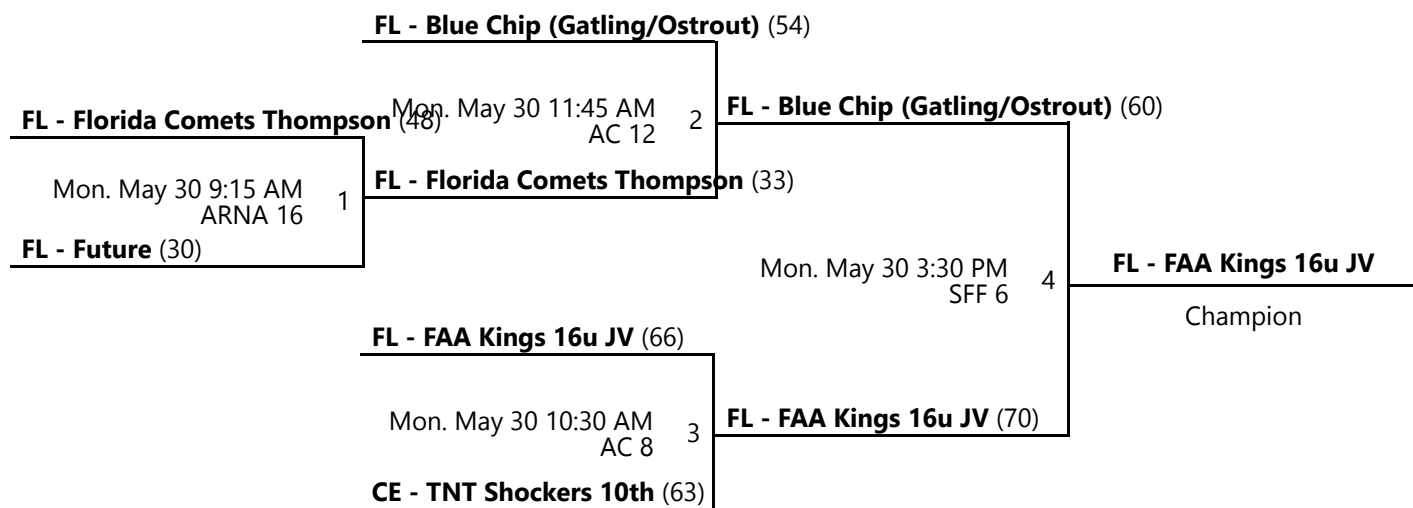

AAU MEMORIAL DAY CLASSIC BOYS 16U/10TH D3 GOLD CHAMPIONSHIP

May 28-30, 2022

AC 12 - ESPN - Athletic Center Location 12 AC 8 - ESPN - Athletic Center Location 8

ARNA 16 - ESPN - Advent Health Arena Location 16 SFF 6 - ESPN - State Farm Fieldhouse Location 6

Home (Top), Away (Bottom)

Revised 5/30/2022 4:41 PM - Powered by [Exposure Basketball Events](#)