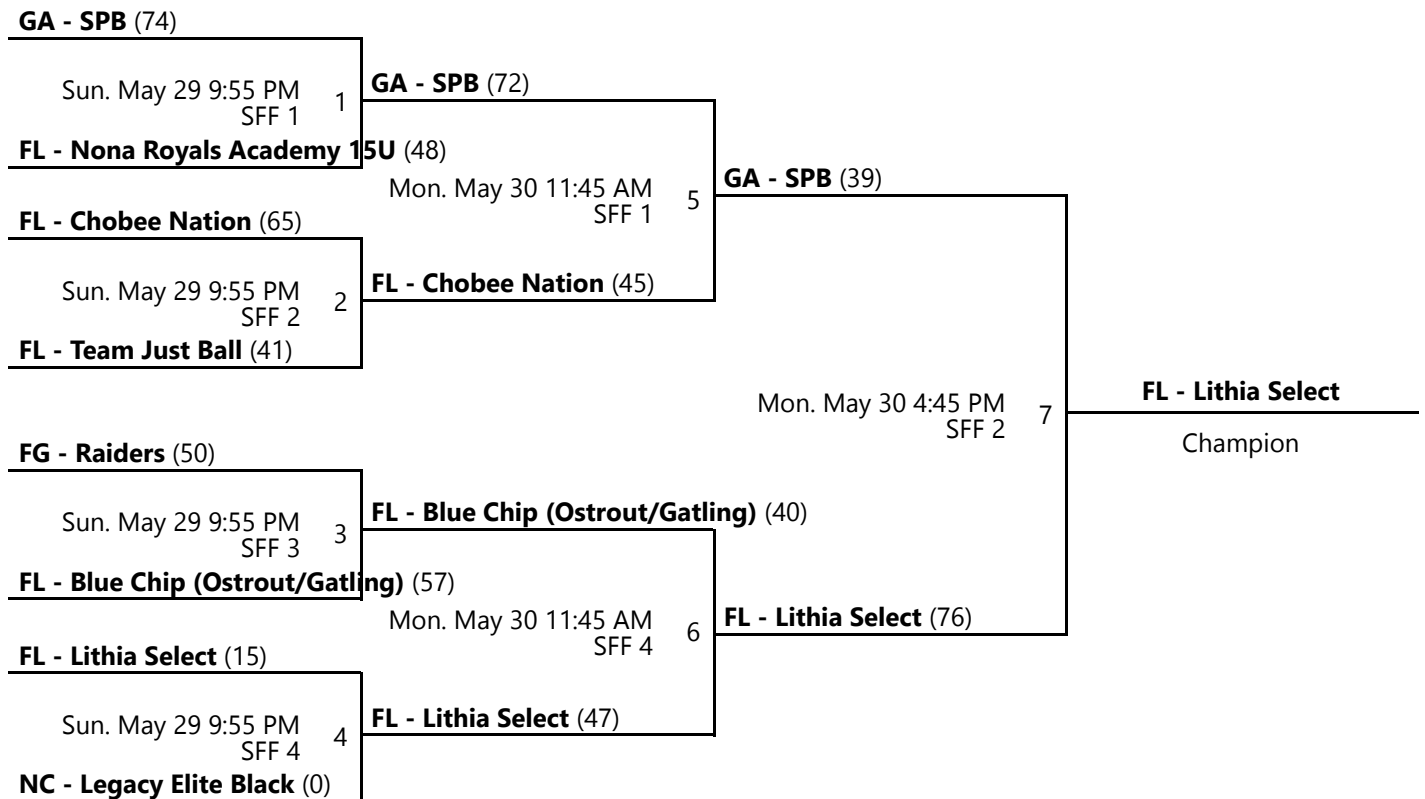

AAU MEMORIAL DAY CLASSIC BOYS 15U/9TH D3 GOLD CHAMPIONSHIP

May 28-30, 2022

SFF 1 - ESPN - State Farm Fieldhouse Location 1   SFF 2 - ESPN - State Farm Fieldhouse Location 2
SFF 3 - ESPN - State Farm Fieldhouse Location 3   SFF 4 - ESPN - State Farm Fieldhouse Location 4

Home (Top), Away (Bottom)

Revised 5/30/2022 6:05 PM - Powered by [Exposure Basketball Events](#)