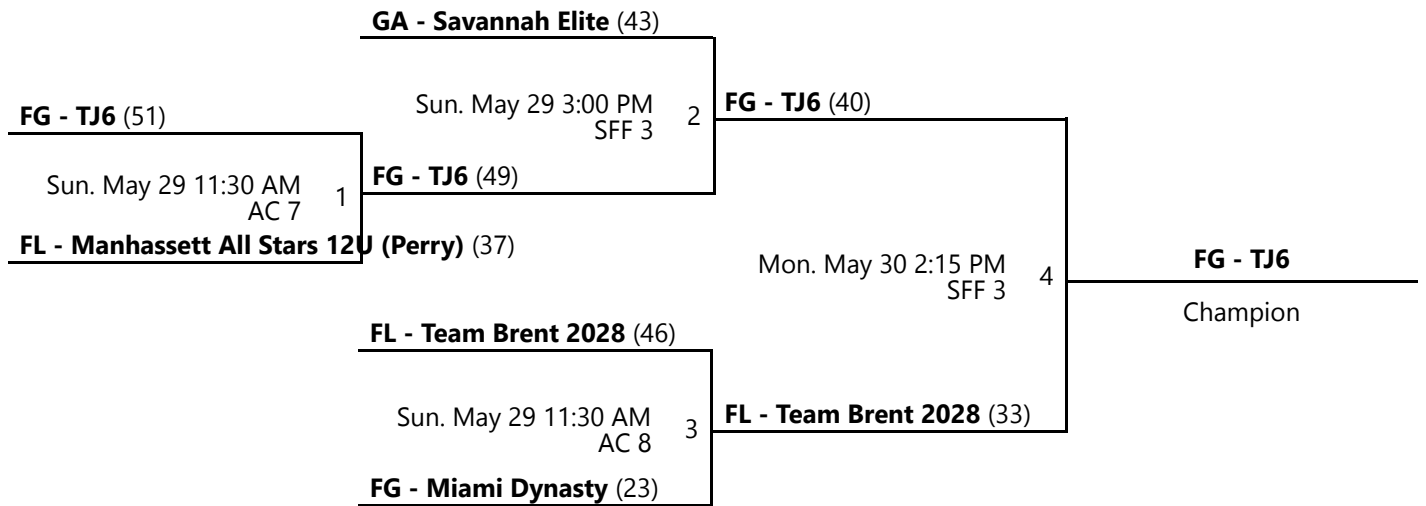

5 - Court 5

6 - Court 6

8 - Court 8

9 - Court 9

10 - Court 10

Powered by Exposure Basketball Events

AAU MEMORIAL DAY CLASSIC BOYS 12U D2-D3 GOLD CHAMPIONSHIP

May 28-30, 2022