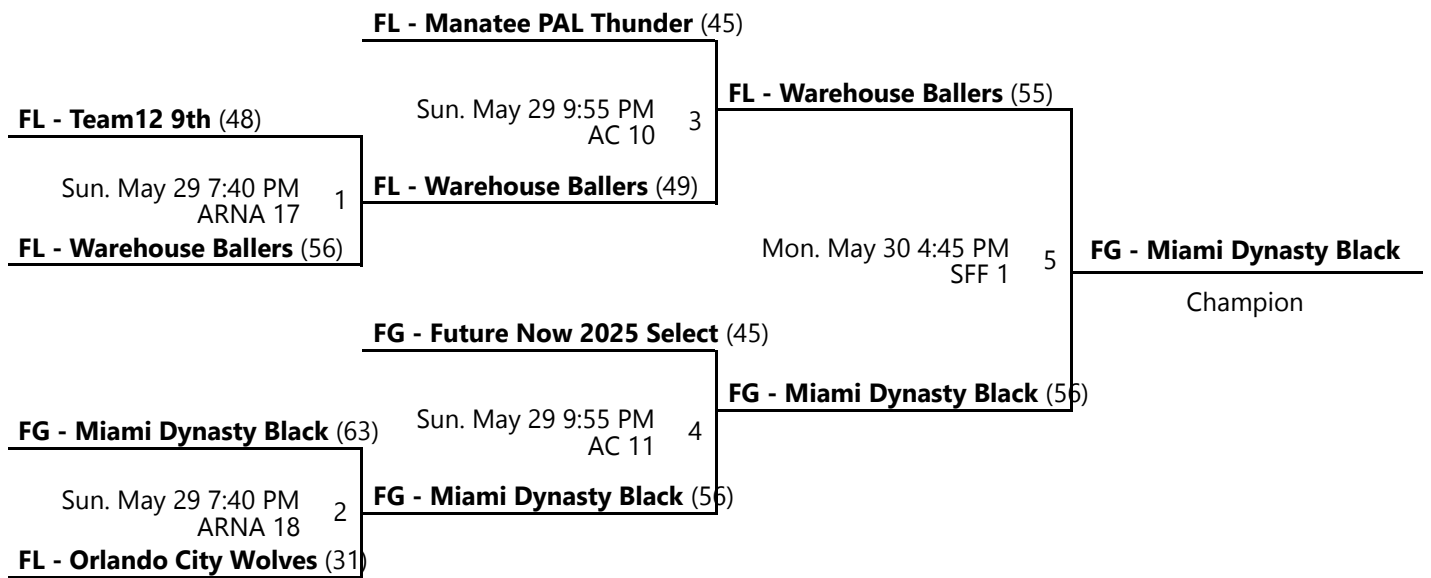

Home (Top), Away (Bottom)

Revised 5/30/2022 5:35 PM - Powered by Exposure Basketball Events

AAU MEMORIAL DAY CLASSIC BOYS 15U/9TH D2 BRONZE CHAMPIONSHIP

May 28-30, 2022

AC 10 - ESPN - Athletic Center Location 10 AC 11 - ESPN - Athletic Center Location 11