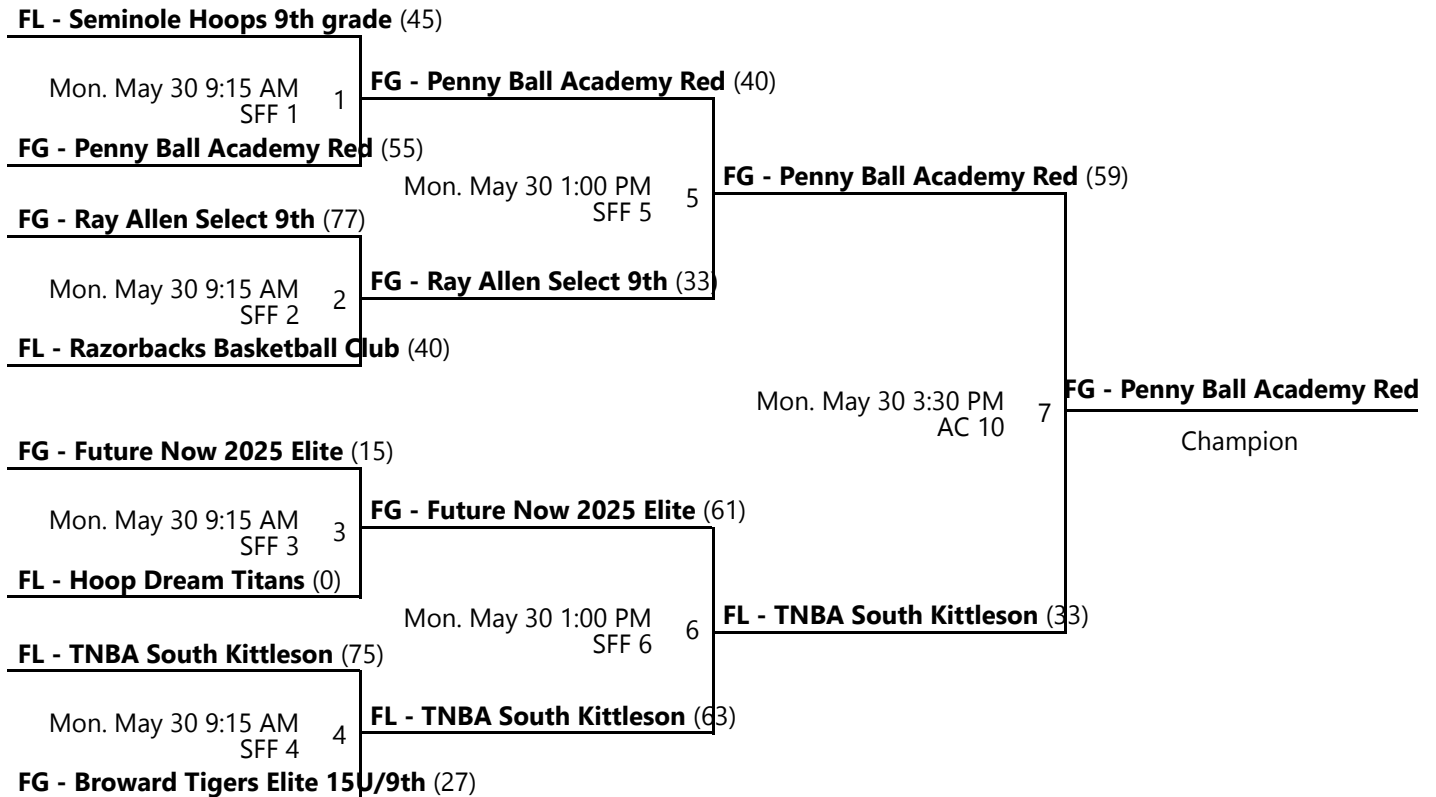

AAU MEMORIAL DAY CLASSIC BOYS 15U/9TH D1 SILVER CHAMPIONSHIP

May 28-30, 2022

AC 10 - ESPN - Athletic Center Location 10   SFF 1 - ESPN - State Farm Fieldhouse Location 1
SFF 2 - ESPN - State Farm Fieldhouse Location 2   SFF 3 - ESPN - State Farm Fieldhouse Location 3
SFF 4 - ESPN - State Farm Fieldhouse Location 4   SFF 5 - ESPN - State Farm Fieldhouse Location 5
SFF 6 - ESPN - State Farm Fieldhouse Location 6

Home (Top), Away (Bottom)

Revised 5/30/2022 4:23 PM - Powered by [Exposure Basketball Events](#)