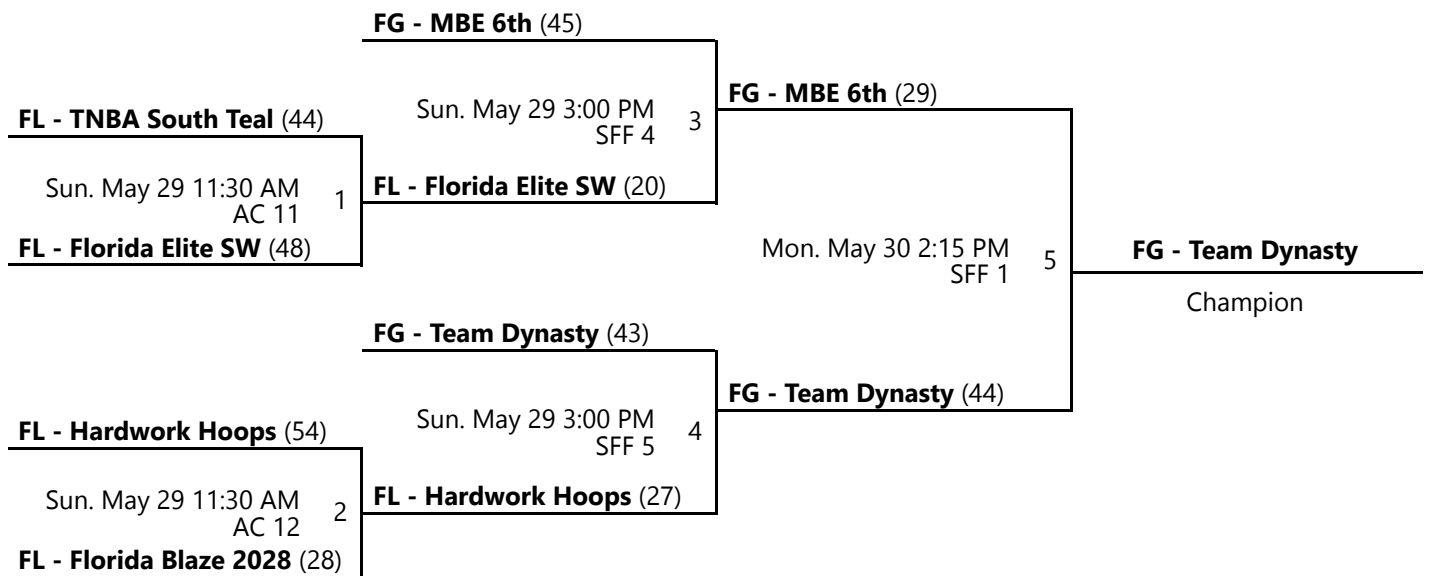

13 - Court 13

14 - Court 14

Powered by Exposure Basketball Events

AAU MEMORIAL DAY CLASSIC BOYS 6TH D1 CHAMPIONSHIP

May 28-30, 2022

AC 11 - ESPN - Athletic Center Location 11 AC 12 - ESPN - Athletic Center Location 12