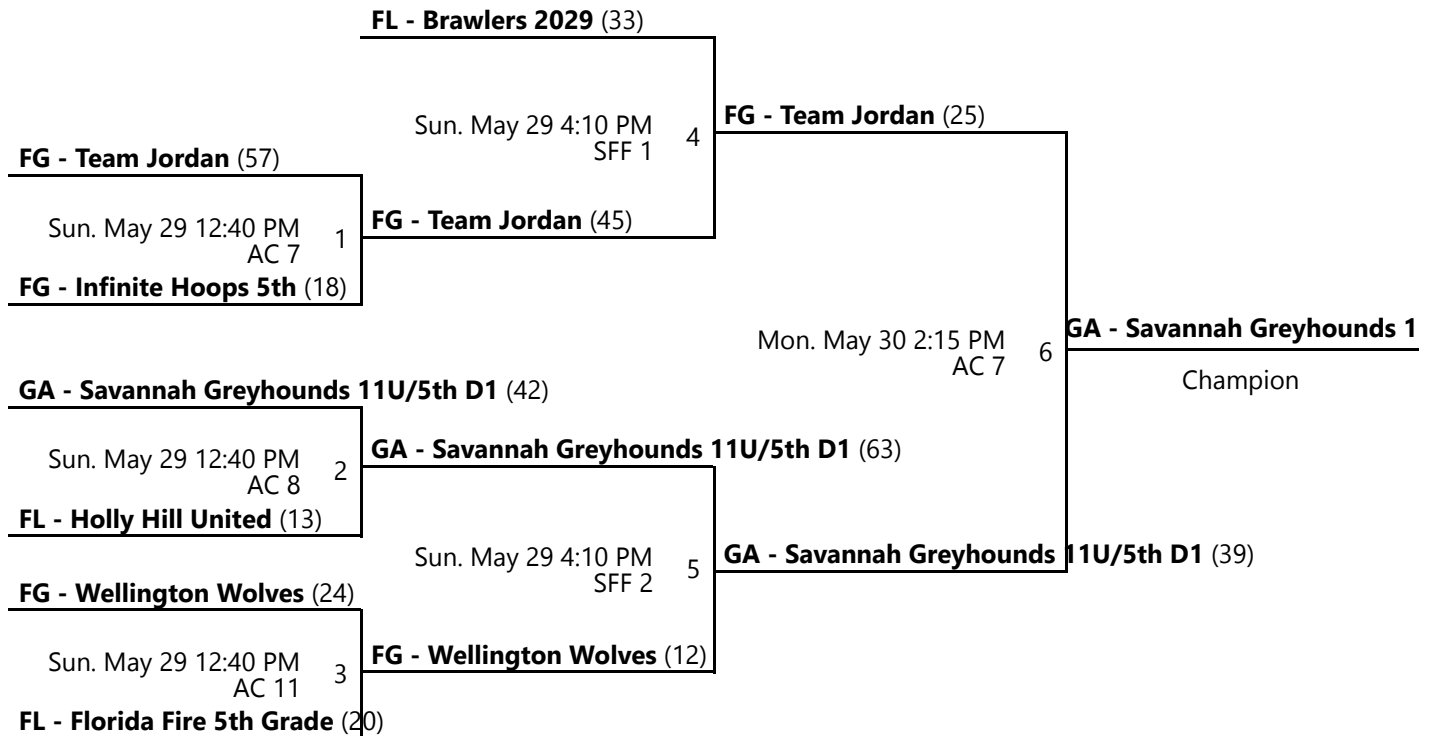

Powered by Exposure Basketball Events

AAU MEMORIAL DAY CLASSIC BOYS 11U D1-D2 CHAMPIONSHIP

May 28-30, 2022

AC 11 - ESPN - Athletic Center Location 11 AC 7 - ESPN - Athletic Center Location 7

AC 8 - ESPN - Athletic Center Location 8 SFF 1 - ESPN - State Farm Fieldhouse Location 1