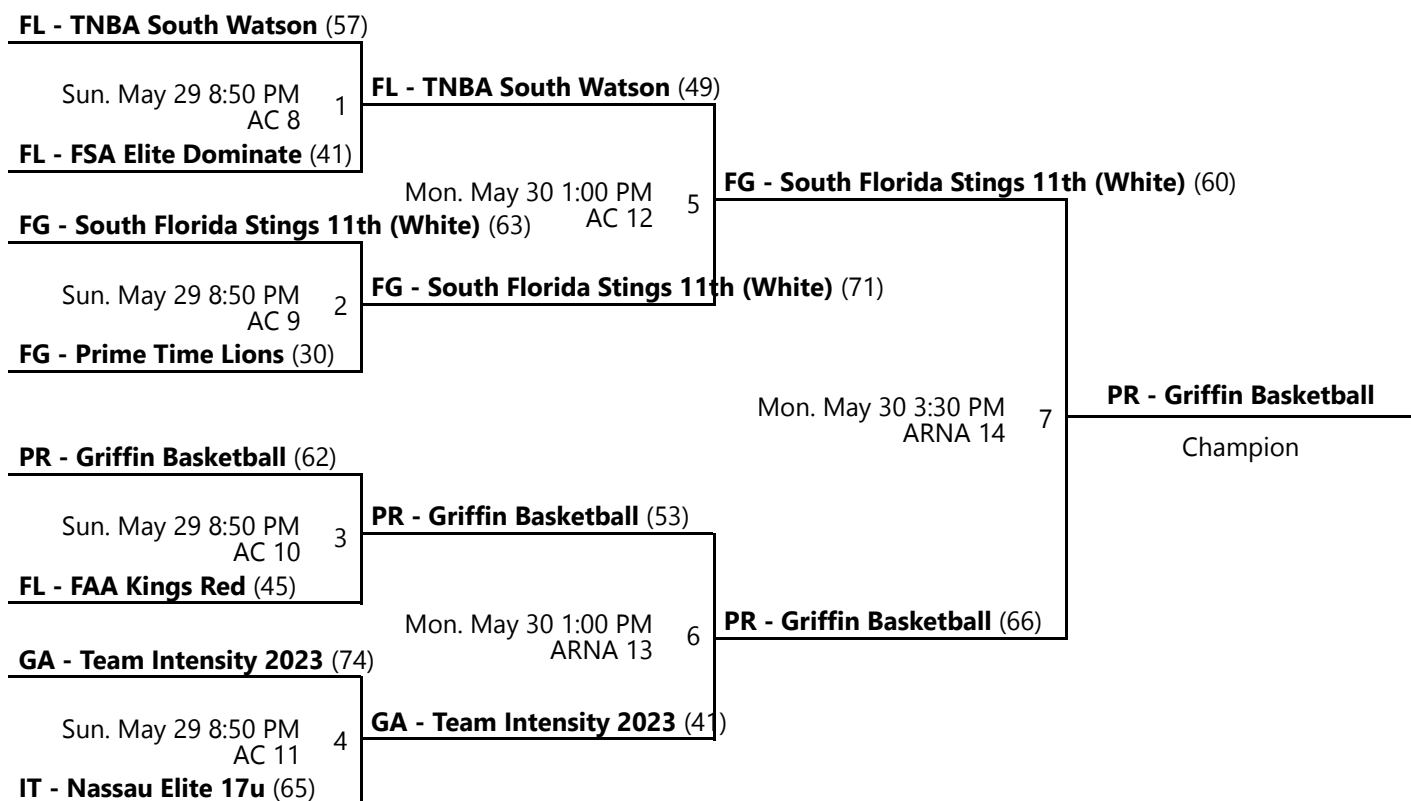

AAU MEMORIAL DAY CLASSIC BOYS 17U/11TH D2-D3 GOLD CHAMPIONSHIP

May 28-30, 2022

AC 10 - ESPN - Athletic Center Location 10   AC 11 - ESPN - Athletic Center Location 11
AC 12 - ESPN - Athletic Center Location 12   AC 8 - ESPN - Athletic Center Location 8
AC 9 - ESPN - Athletic Center Location 9   ARNA 13 - ESPN - Advent Health Arena Location 13
ARNA 14 - ESPN - Advent Health Arena Location 14

Home (Top), Away (Bottom)

Revised 5/30/2022 5:15 PM - Powered by [Exposure Basketball Events](#)