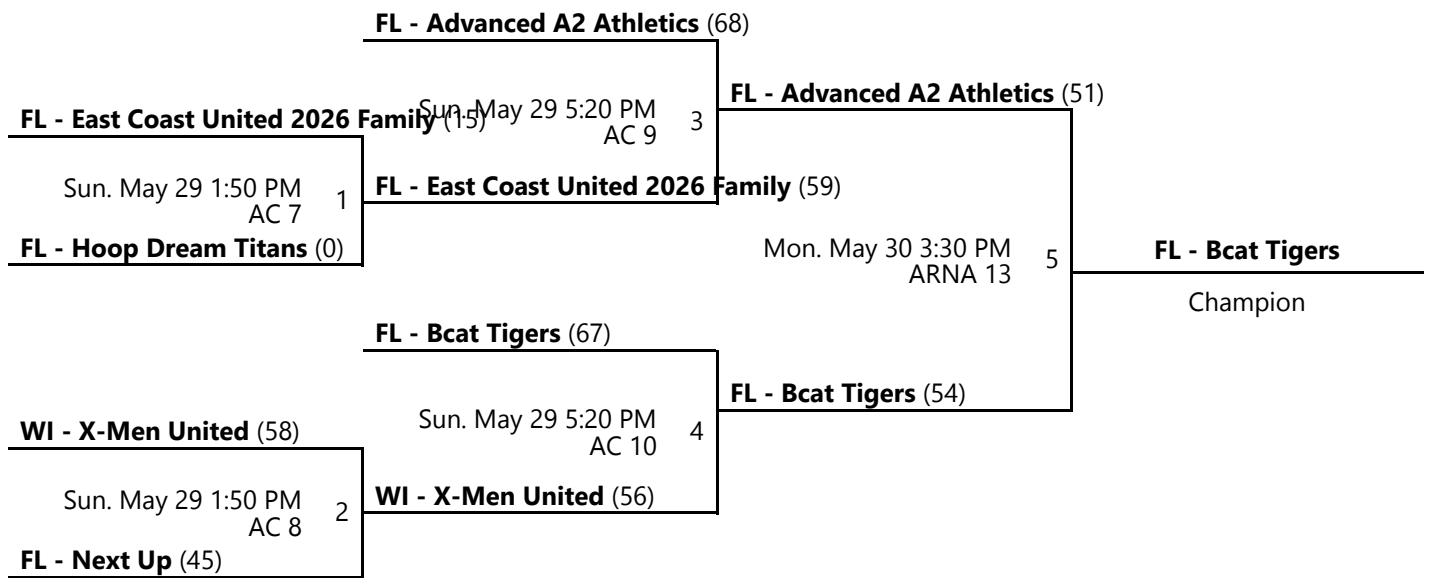

16 - Court 16

17 - Court 17

18 - Court 18

Powered by Exposure Basketball Events

AAU MEMORIAL DAY CLASSIC BOYS 8TH D1-D2 / 14U D1 8TH D1 CHAMPIONSHIP

May 28-30, 2022

AC 10 - ESPN - Athletic Center Location 10 AC 7 - ESPN - Athletic Center Location 7