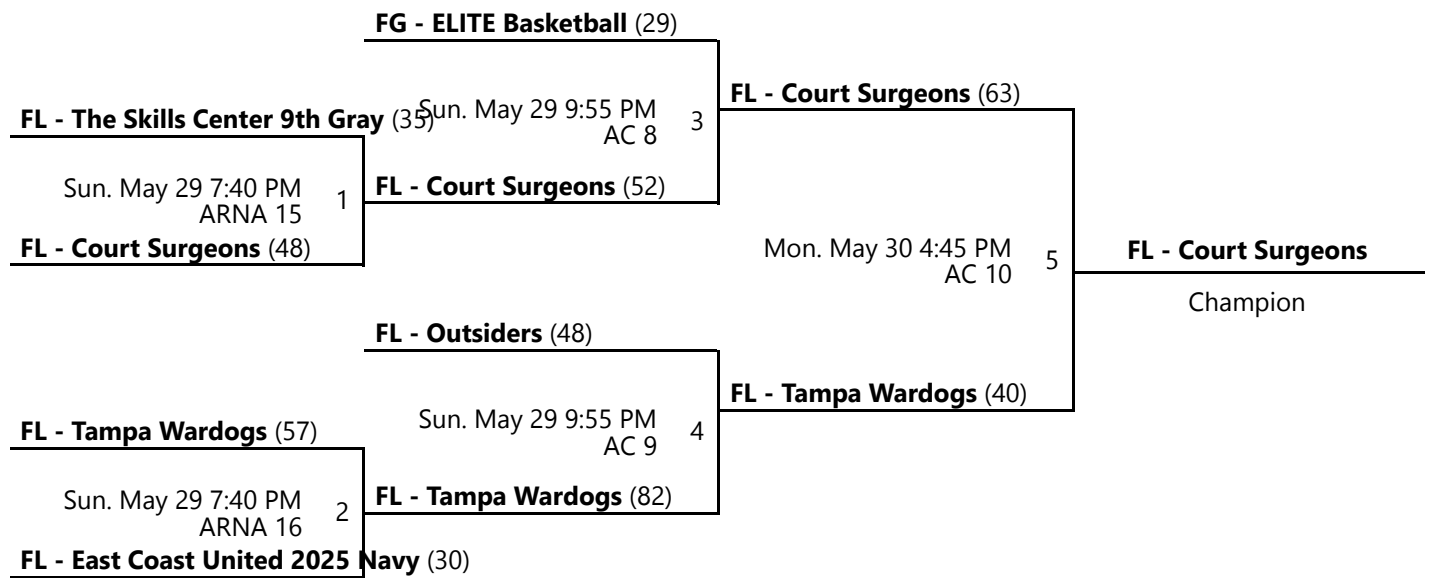

AAU MEMORIAL DAY CLASSIC BOYS 15U/9TH D2 SILVER CHAMPIONSHIP

May 28-30, 2022

AC 10 - ESPN - Athletic Center Location 10 AC 8 - ESPN - Athletic Center Location 8
AC 9 - ESPN - Athletic Center Location 9 ARNA 15 - ESPN - Advent Health Arena Location 15
ARNA 16 - ESPN - Advent Health Arena Location 16

Home (Top), Away (Bottom)

Revised 5/30/2022 5:35 PM - Powered by Exposure Basketball Events