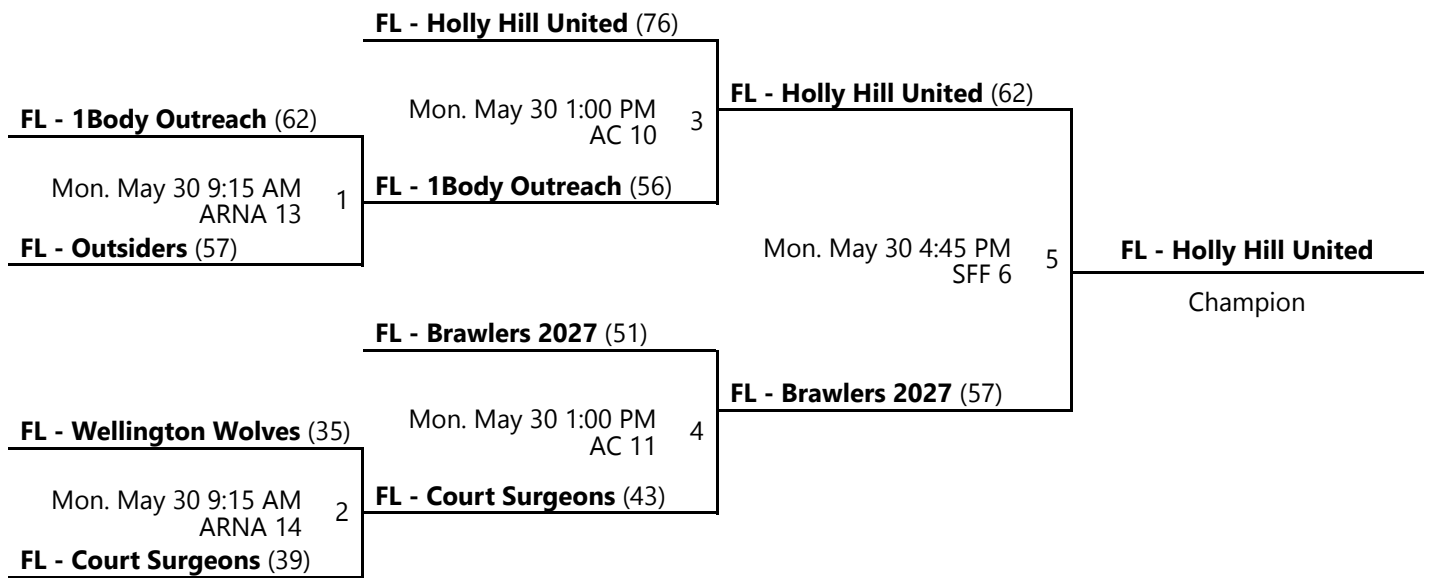

AAU MEMORIAL DAY CLASSIC BOYS 7TH D2-D3 GOLD CHAMPIONSHIP

May 28-30, 2022

AC 10 - ESPN - Athletic Center Location 10 AC 11 - ESPN - Athletic Center Location 11

ARNA 13 - ESPN - Advent Health Arena Location 13 ARNA 14 - ESPN - Advent Health Arena Location 14

SFF 6 - ESPN - State Farm Fieldhouse Location 6

Home (Top), Away (Bottom)

Revised 5/30/2022 5:41 PM - Powered by [Exposure Basketball Events](#)