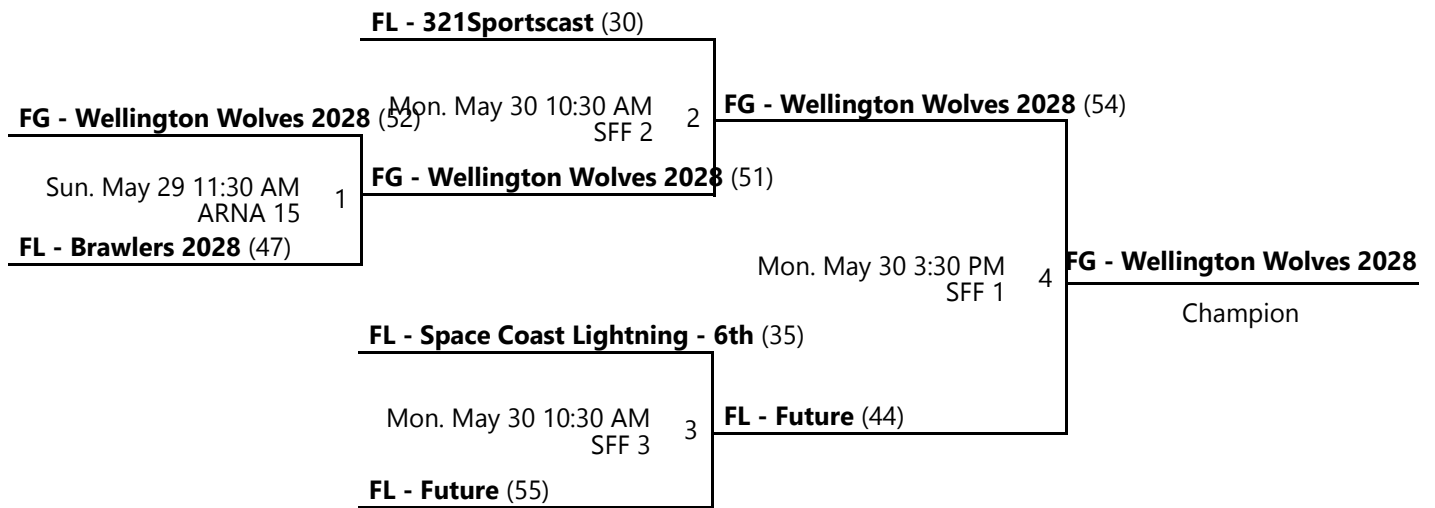

AAU MEMORIAL DAY CLASSIC BOYS 6TH D2-D3 GOLD CHAMPIONSHIP

May 28-30, 2022

ARNA 15 - ESPN - Advent Health Arena Location 15 SFF 1 - ESPN - State Farm Fieldhouse Location 1
SFF 2 - ESPN - State Farm Fieldhouse Location 2 SFF 3 - ESPN - State Farm Fieldhouse Location 3

Home (Top), Away (Bottom)

Revised 5/30/2022 4:31 PM - Powered by [Exposure Basketball Events](#)