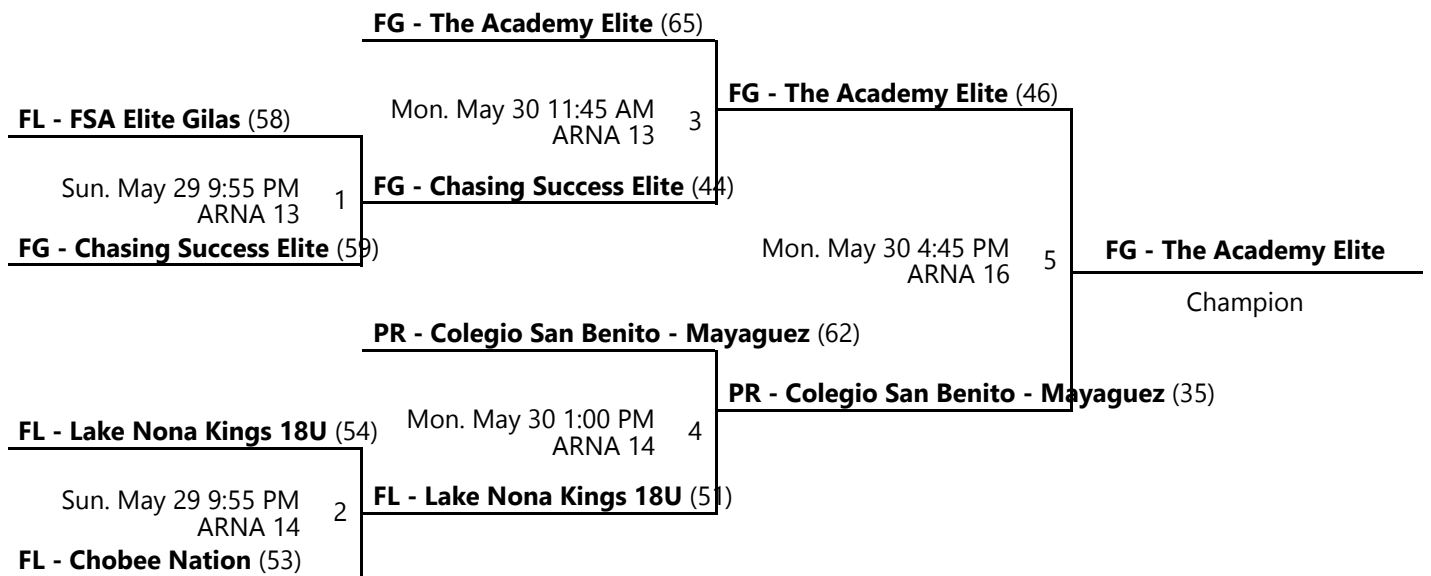

AAU MEMORIAL DAY CLASSIC BOYS 20U CHAMPIONSHIP

May 28-30, 2022

ARNA 13 - ESPN - Advent Health Arena Location 13 ARNA 14 - ESPN - Advent Health Arena Location 14

ARNA 16 - ESPN - Advent Health Arena Location 16

Home (Top), Away (Bottom)

Revised 5/30/2022 5:35 PM - Powered by Exposure Basketball Events