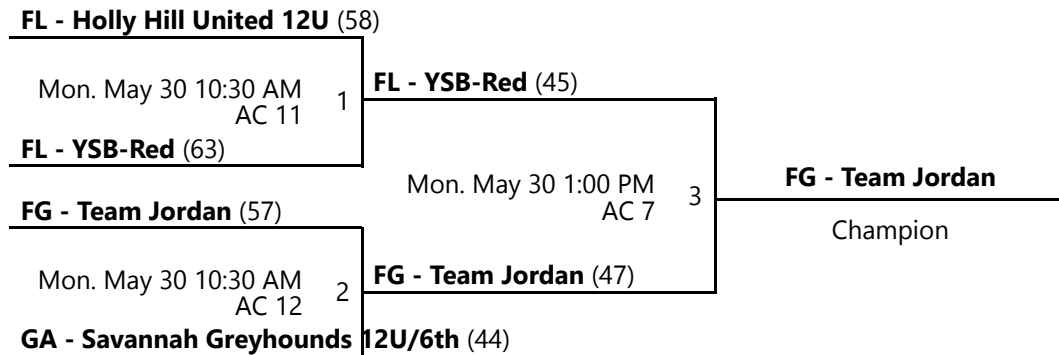

AAU MEMORIAL DAY CLASSIC

May 28-30, 2022

BOYS 12U D1

A						
	W	L	PDO	PD	PA	
FL - Holly Hill United 12U	2	0	-	19	83	1st
FG - Team Jordan	1	1	-	-8	107	2nd
GA - Savannah Greyhounds 12U/6th	1	1	-	1	105	3rd
FL - YSB-Red	0	2	-	-12	101	4th

Date	Time	Venue	Court	Home	Away	Score
Sat. 5/28	9:10 AM	AC	8	GA - Savannah Greyhounds 12U/6th	FL - YSB-Red	53 - 46
Sat. 5/28	3:00 PM	AC	11	FG - Team Jordan	FL - Holly Hill United 12U	40 - 54
Sun. 5/29	8:00 AM	SFF	1	FG - Team Jordan	GA - Savannah Greyhounds 12U/6th	59 - 53
Sun. 5/29	8:00 AM	SFF	2	FL - Holly Hill United 12U	FL - YSB-Red	48 - 43

Venues

AC - ESPN - Athletic Center

SFF - ESPN - State Farm Fieldhouse

Courts

1 - Court 1
11 - Court 11

2 - Court 2

8 - Court 8

Powered by Exposure Basketball Events

AAU MEMORIAL DAY CLASSIC BOYS 12U D1 CHAMPIONSHIP

May 28-30, 2022

AC 11 - ESPN - Athletic Center Location 11   AC 12 - ESPN - Athletic Center Location 12

AC 7 - ESPN - Athletic Center Location 7

Home (Top), Away (Bottom)

Revised 5/30/2022 1:51 PM - Powered by [Exposure Basketball Events](#)