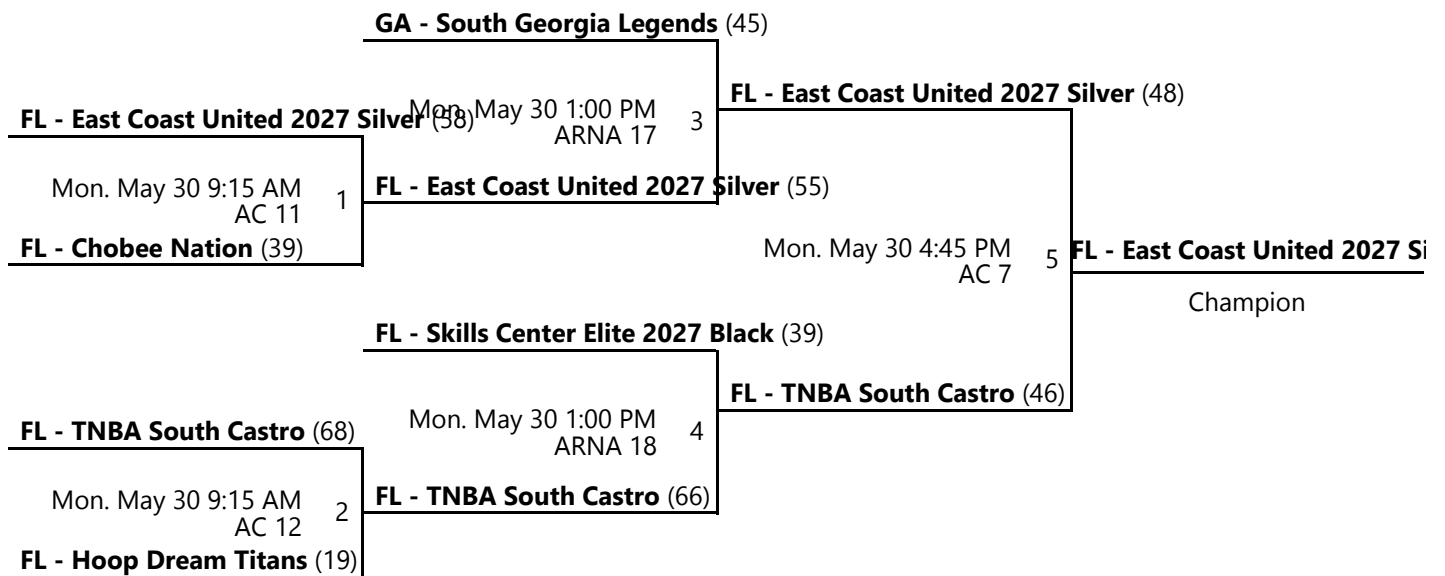

AAU MEMORIAL DAY CLASSIC BOYS 7TH D2-D3 SILVER CHAMPIONSHIP

May 28-30, 2022

AC 11 - ESPN - Athletic Center Location 11   AC 12 - ESPN - Athletic Center Location 12
AC 7 - ESPN - Athletic Center Location 7   ARNA 17 - ESPN - Advent Health Arena Location 17
ARNA 18 - ESPN - Advent Health Arena Location 18