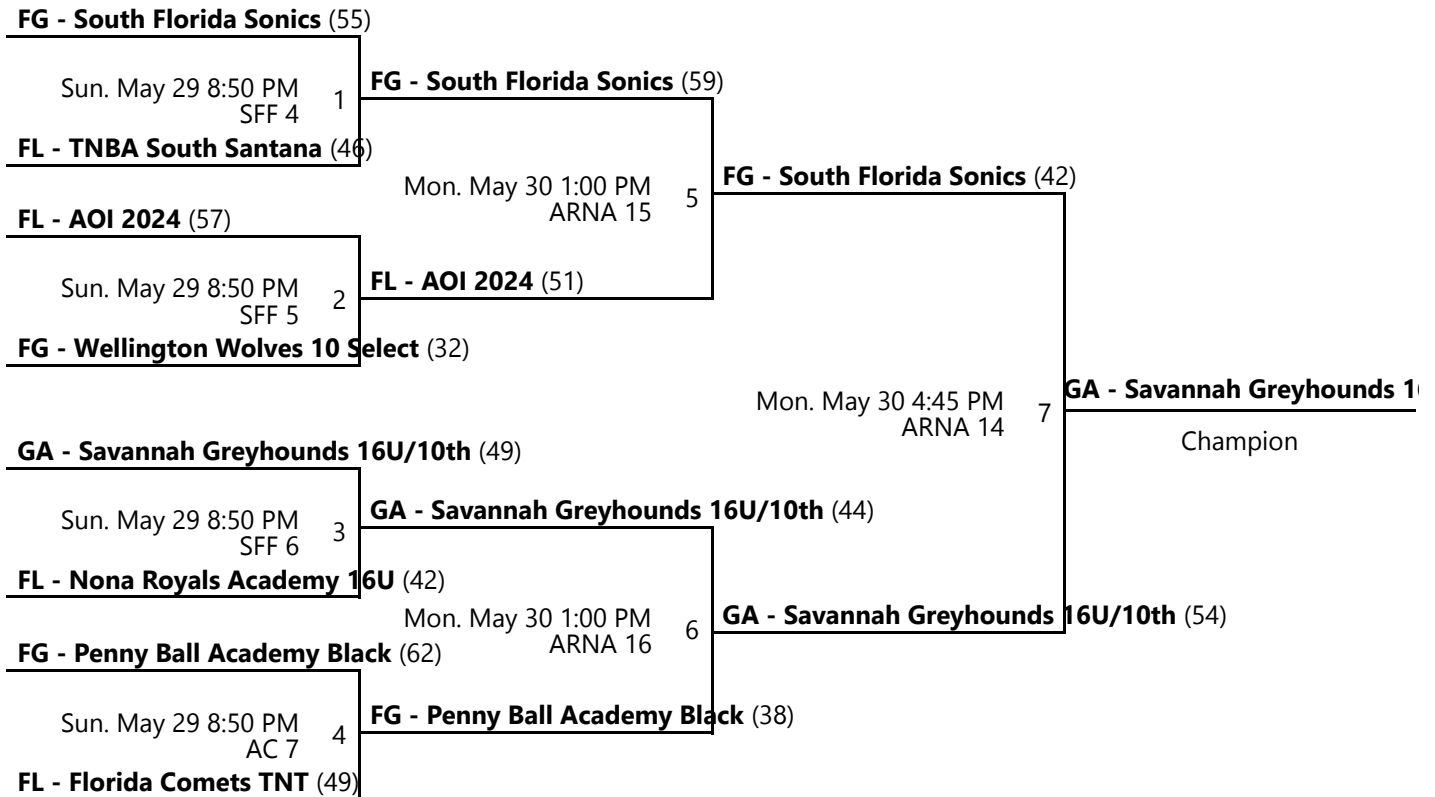

3 - Court 3
 6 - Court 6
 10 - Court 10
 13 - Court 13
 16 - Court 16

Powered by Exposure Basketball Events

AAU MEMORIAL DAY CLASSIC BOYS 16U/10TH D1 GOLD CHAMPIONSHIP

May 28-30, 2022

AC 7 - ESPN - Athletic Center Location 7 ARNA 14 - ESPN - Advent Health Arena Location 14
 ARNA 15 - ESPN - Advent Health Arena Location 15 ARNA 16 - ESPN - Advent Health Arena Location 16
 SFF 4 - ESPN - State Farm Fieldhouse Location 4 SFF 5 - ESPN - State Farm Fieldhouse Location 5
 SFF 6 - ESPN - State Farm Fieldhouse Location 6