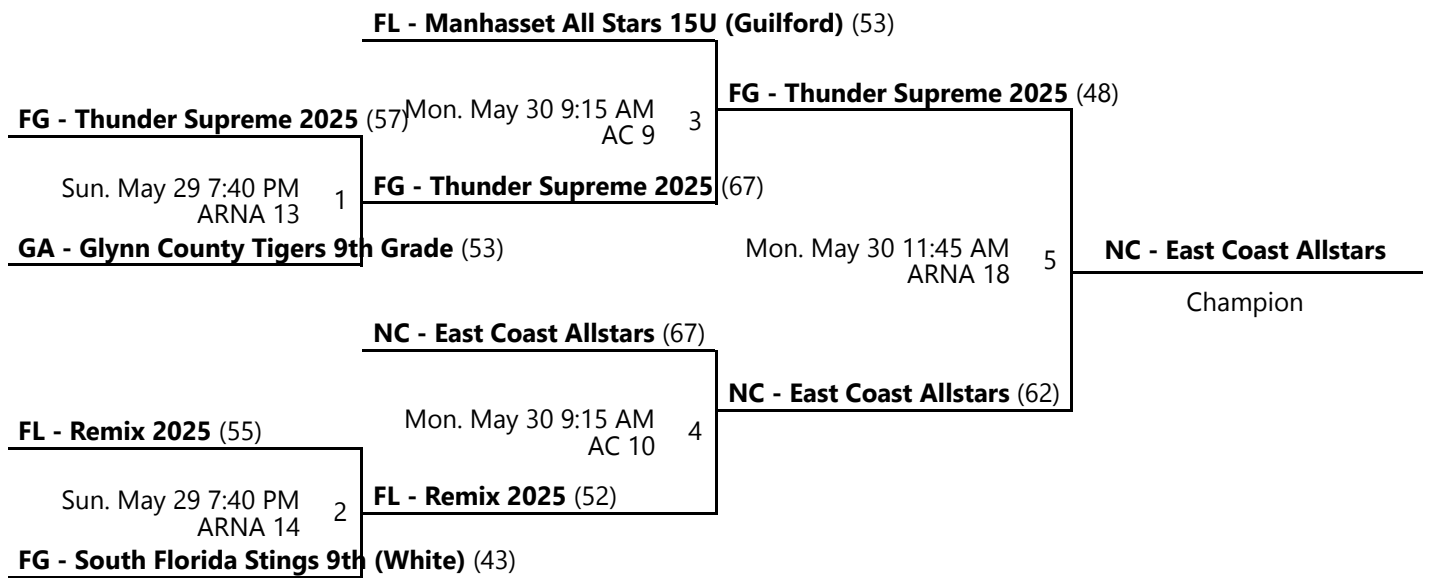

AAU MEMORIAL DAY CLASSIC BOYS 15U/9TH D2 GOLD CHAMPIONSHIP

May 28-30, 2022

AC 10 - ESPN - Athletic Center Location 10   AC 9 - ESPN - Athletic Center Location 9

ARNA 13 - ESPN - Advent Health Arena Location 13   ARNA 14 - ESPN - Advent Health Arena Location 14

ARNA 18 - ESPN - Advent Health Arena Location 18

Home (Top), Away (Bottom)

Revised 5/30/2022 12:43 PM - Powered by [Exposure Basketball Events](#)