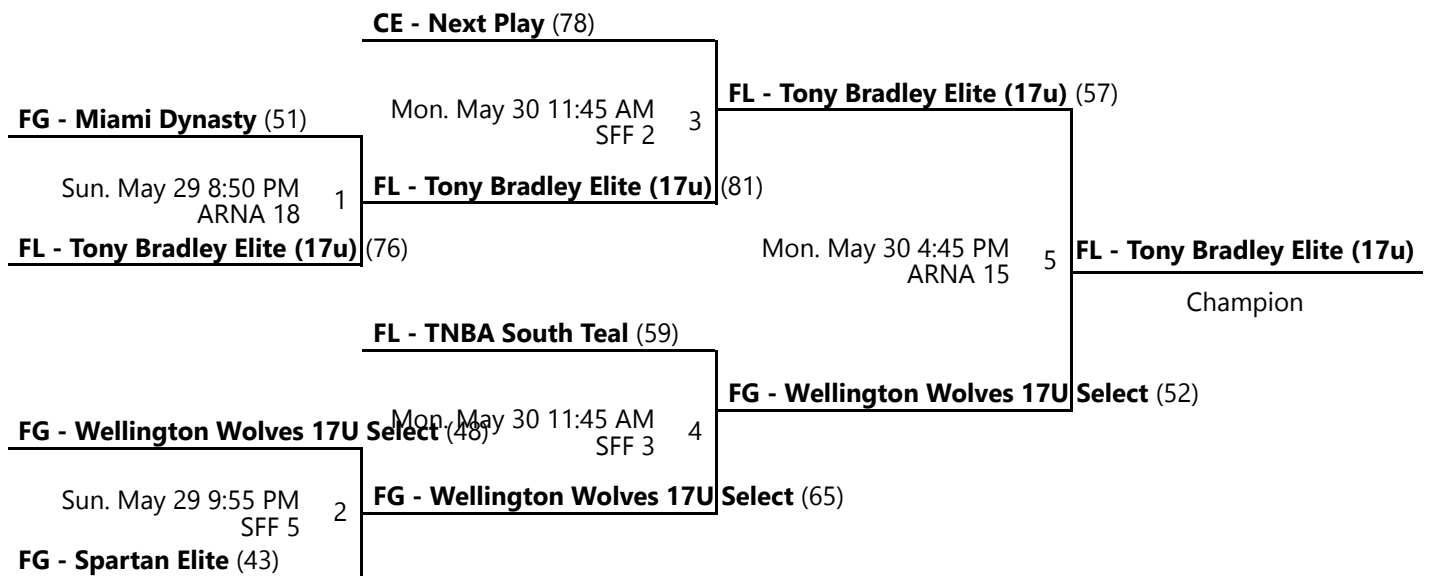

AAU MEMORIAL DAY CLASSIC BOYS 17U/11TH D1 GOLD CHAMPIONSHIP

May 28-30, 2022

ARNA 15 - ESPN - Advent Health Arena Location 15 ARNA 18 - ESPN - Advent Health Arena Location 18

SFF 2 - ESPN - State Farm Fieldhouse Location 2 SFF 3 - ESPN - State Farm Fieldhouse Location 3

SFF 5 - ESPN - State Farm Fieldhouse Location 5

Home (Top), Away (Bottom)

Revised 5/30/2022 6:05 PM - Powered by [Exposure Basketball Events](#)