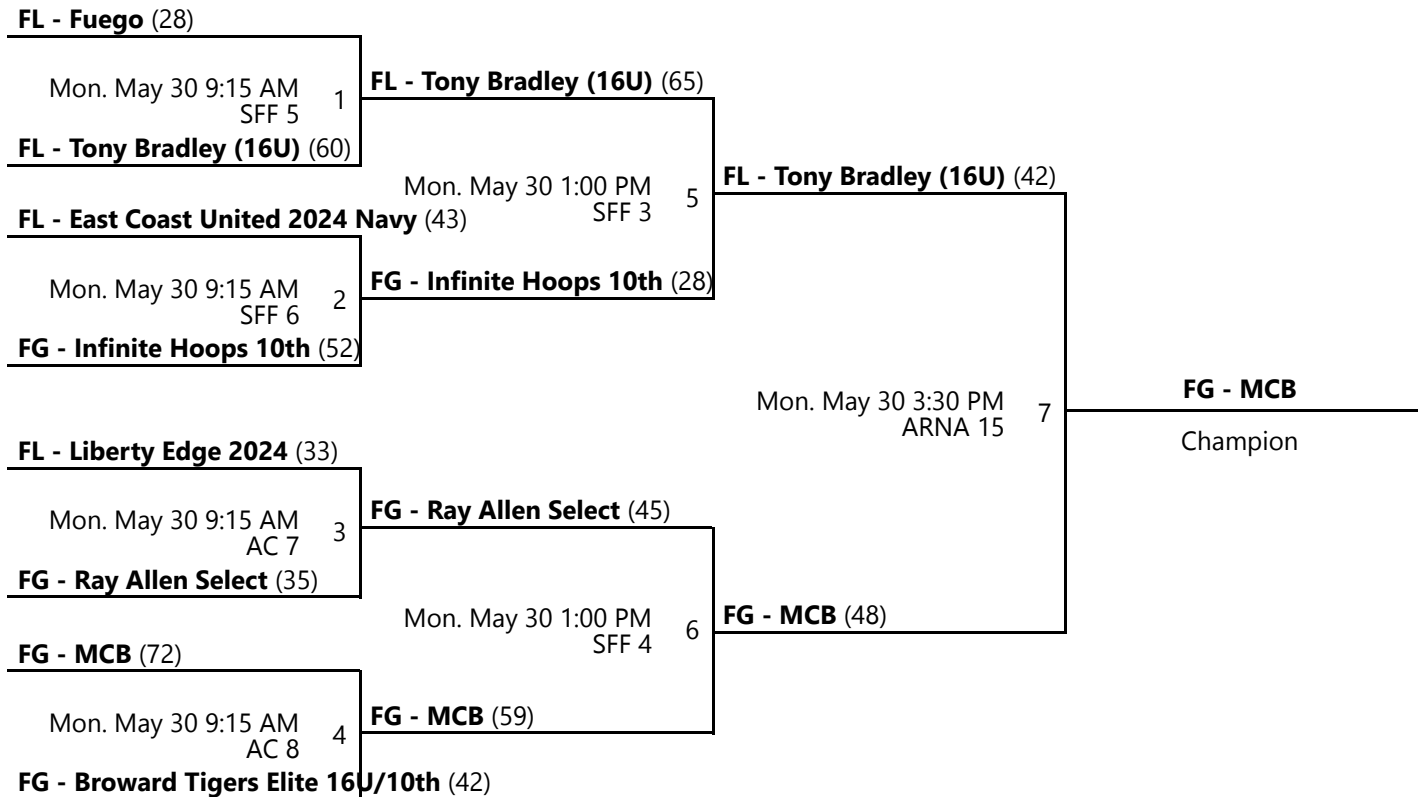

AAU MEMORIAL DAY CLASSIC BOYS 16U/10TH D1 SILVER CHAMPIONSHIP

May 28-30, 2022

AC 7 - ESPN - Athletic Center Location 7   AC 8 - ESPN - Athletic Center Location 8
ARNA 15 - ESPN - Advent Health Arena Location 15   SFF 3 - ESPN - State Farm Fieldhouse Location 3
SFF 4 - ESPN - State Farm Fieldhouse Location 4   SFF 5 - ESPN - State Farm Fieldhouse Location 5
SFF 6 - ESPN - State Farm Fieldhouse Location 6