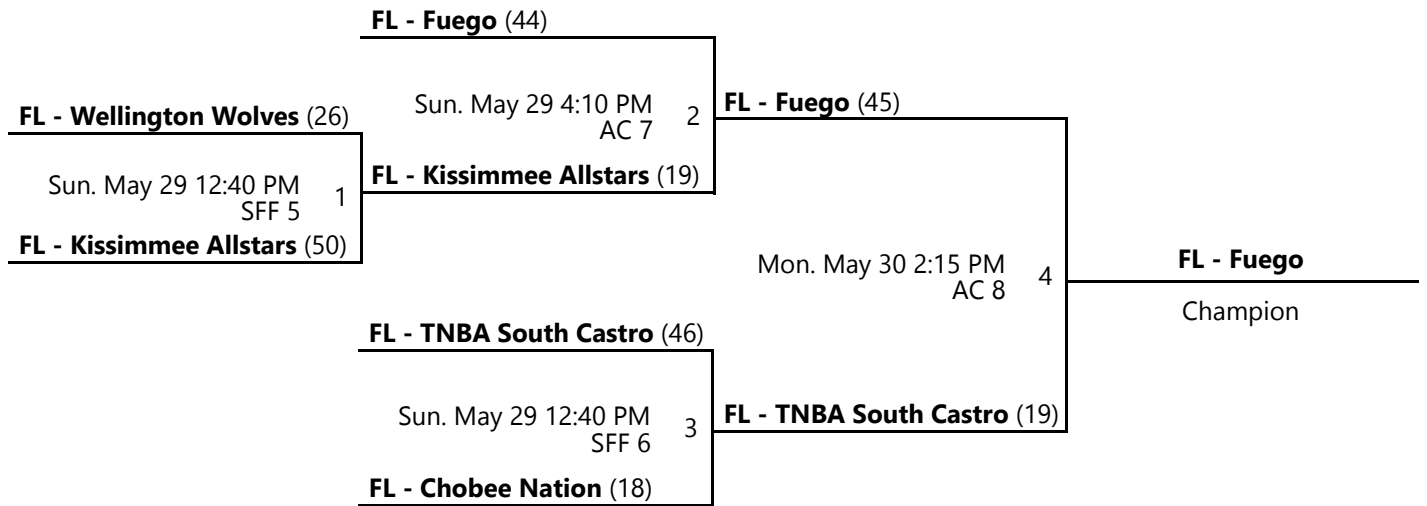

AAU MEMORIAL DAY CLASSIC BOYS 4TH CHAMPIONSHIP

May 28-30, 2022

AC 7 - ESPN - Athletic Center Location 7 AC 8 - ESPN - Athletic Center Location 8

SFF 5 - ESPN - State Farm Fieldhouse Location 5 SFF 6 - ESPN - State Farm Fieldhouse Location 6

Home (Top), Away (Bottom)

Revised 5/30/2022 3:27 PM - Powered by [Exposure Basketball Events](#)