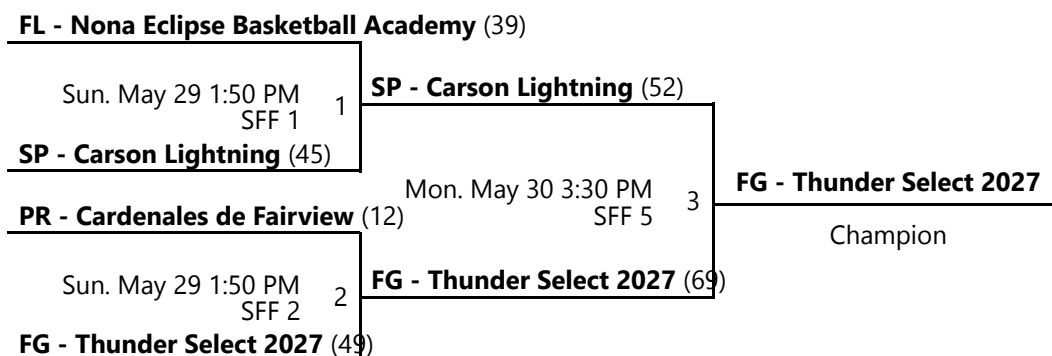

SFF 3 - ESPN - State Farm Fieldhouse Location 3

Home (Top), Away (Bottom)

Revised 5/30/2022 4:55 PM - Powered by [Exposure Basketball Events](#)

AAU MEMORIAL DAY CLASSIC BOYS 13U D3 SILVER CHAMPIONSHIP

May 28-30, 2022