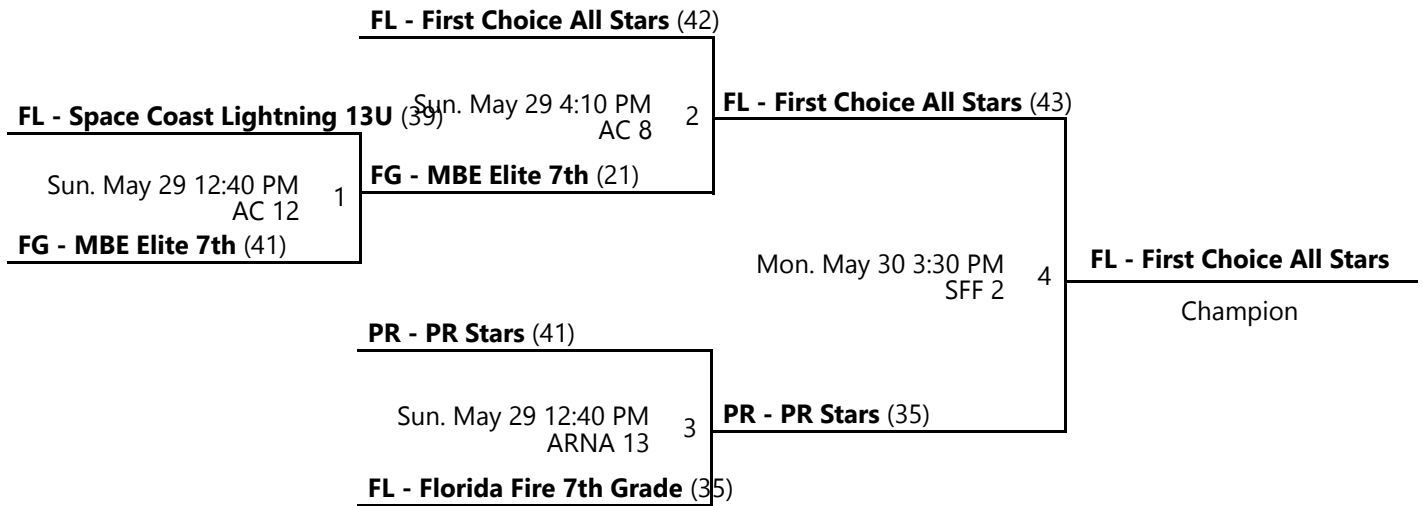

AAU MEMORIAL DAY CLASSIC BOYS 13U D1-D2 CHAMPIONSHIP

May 28-30, 2022

AC 12 - ESPN - Athletic Center Location 12 AC 8 - ESPN - Athletic Center Location 8

ARNA 13 - ESPN - Advent Health Arena Location 13 SFF 2 - ESPN - State Farm Fieldhouse Location 2

Home (Top), Away (Bottom)

Revised 5/30/2022 4:53 PM - Powered by [Exposure Basketball Events](#)