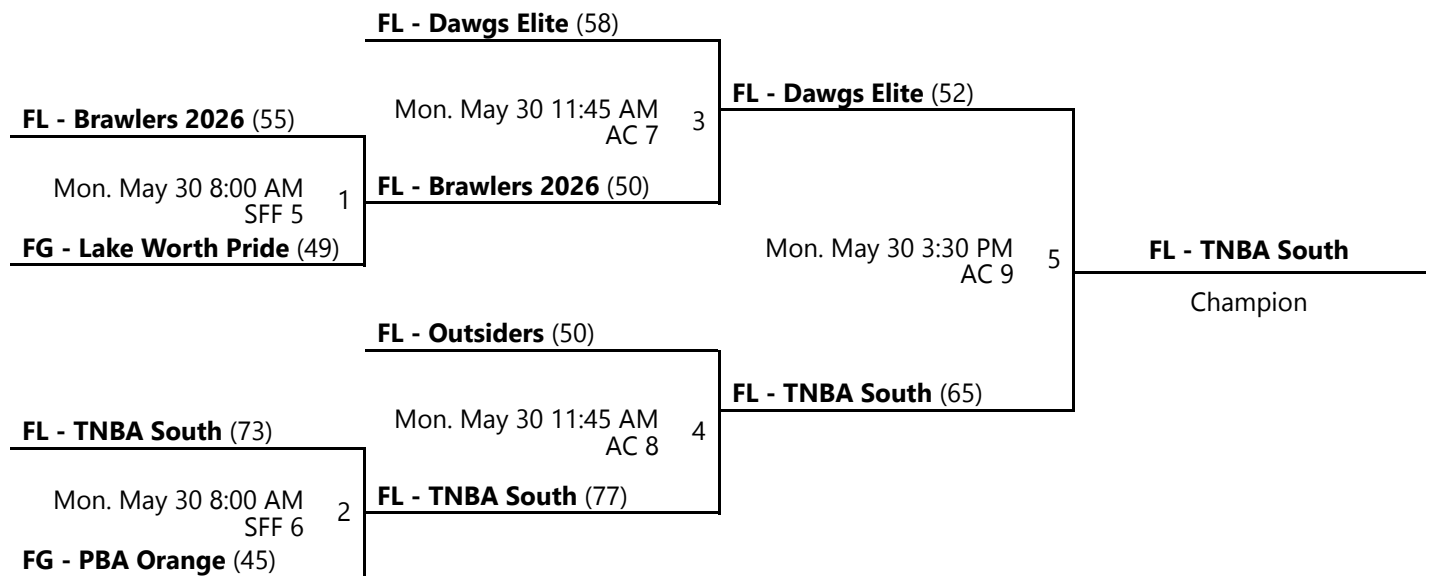

AAU MEMORIAL DAY CLASSIC BOYS 8TH D1-D2 / 14U D1 8TH D2 SILVER CHAMPIONSHIP

May 28-30, 2022

AC 7 - ESPN - Athletic Center Location 7   AC 8 - ESPN - Athletic Center Location 8
AC 9 - ESPN - Athletic Center Location 9   SFF 5 - ESPN - State Farm Fieldhouse Location 5
SFF 6 - ESPN - State Farm Fieldhouse Location 6

Home (Top), Away (Bottom)

Revised 5/30/2022 4:33 PM - Powered by [Exposure Basketball Events](#)