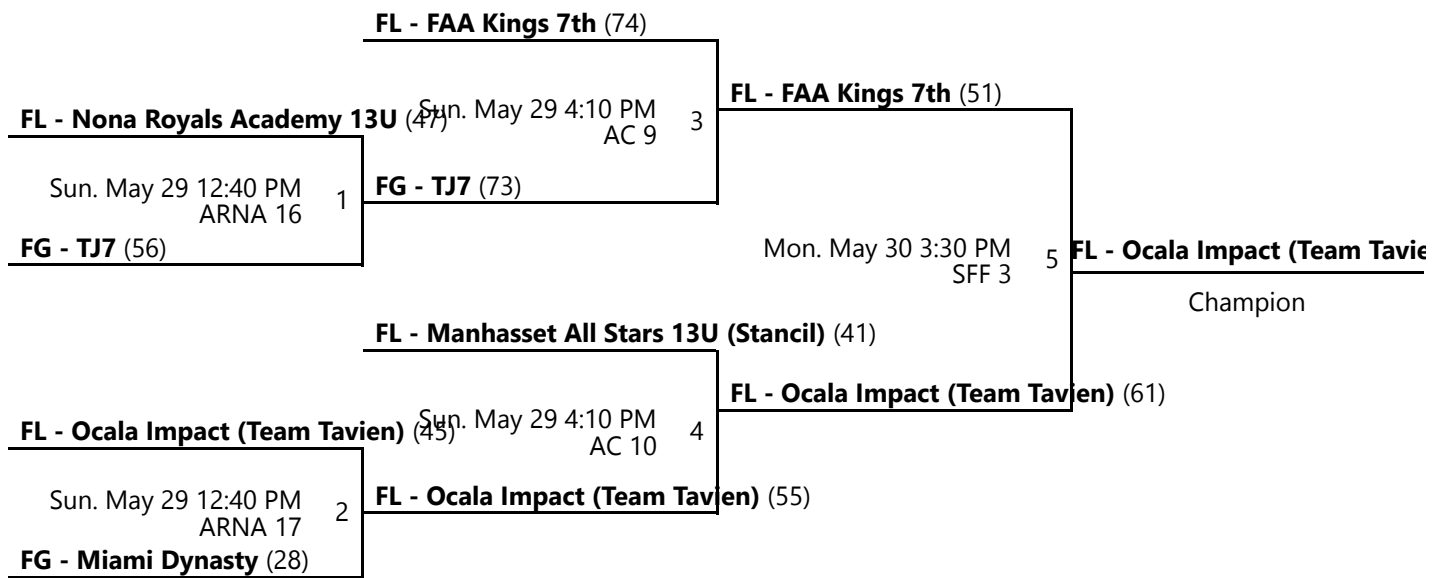

AAU MEMORIAL DAY CLASSIC BOYS 13U D3 GOLD CHAMPIONSHIP

May 28-30, 2022

AC 10 - ESPN - Athletic Center Location 10 AC 9 - ESPN - Athletic Center Location 9

ARNA 16 - ESPN - Advent Health Arena Location 16 ARNA 17 - ESPN - Advent Health Arena Location 17

SFF 3 - ESPN - State Farm Fieldhouse Location 3

Home (Top), Away (Bottom)

Revised 5/30/2022 4:55 PM - Powered by [Exposure Basketball Events](#)