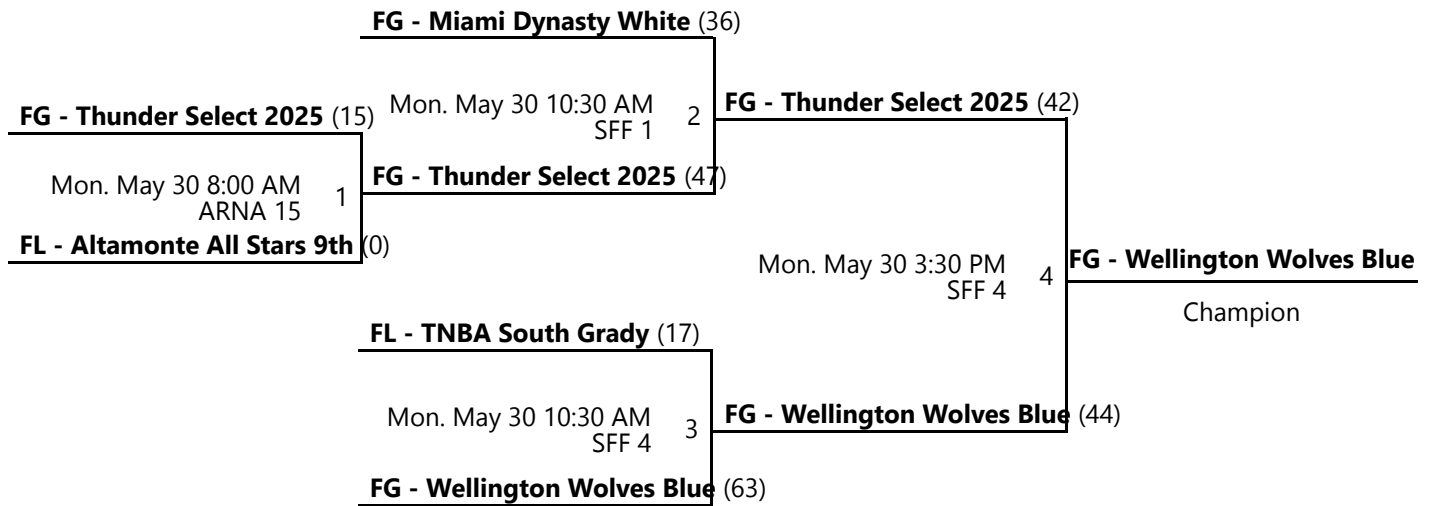

AAU MEMORIAL DAY CLASSIC BOYS 15U/9TH D3 SILVER CHAMPIONSHIP

May 28-30, 2022

ARNA 15 - ESPN - Advent Health Arena Location 15 SFF 1 - ESPN - State Farm Fieldhouse Location 1
SFF 4 - ESPN - State Farm Fieldhouse Location 4

Home (Top), Away (Bottom)

Revised 5/30/2022 5:05 PM - Powered by [Exposure Basketball Events](#)