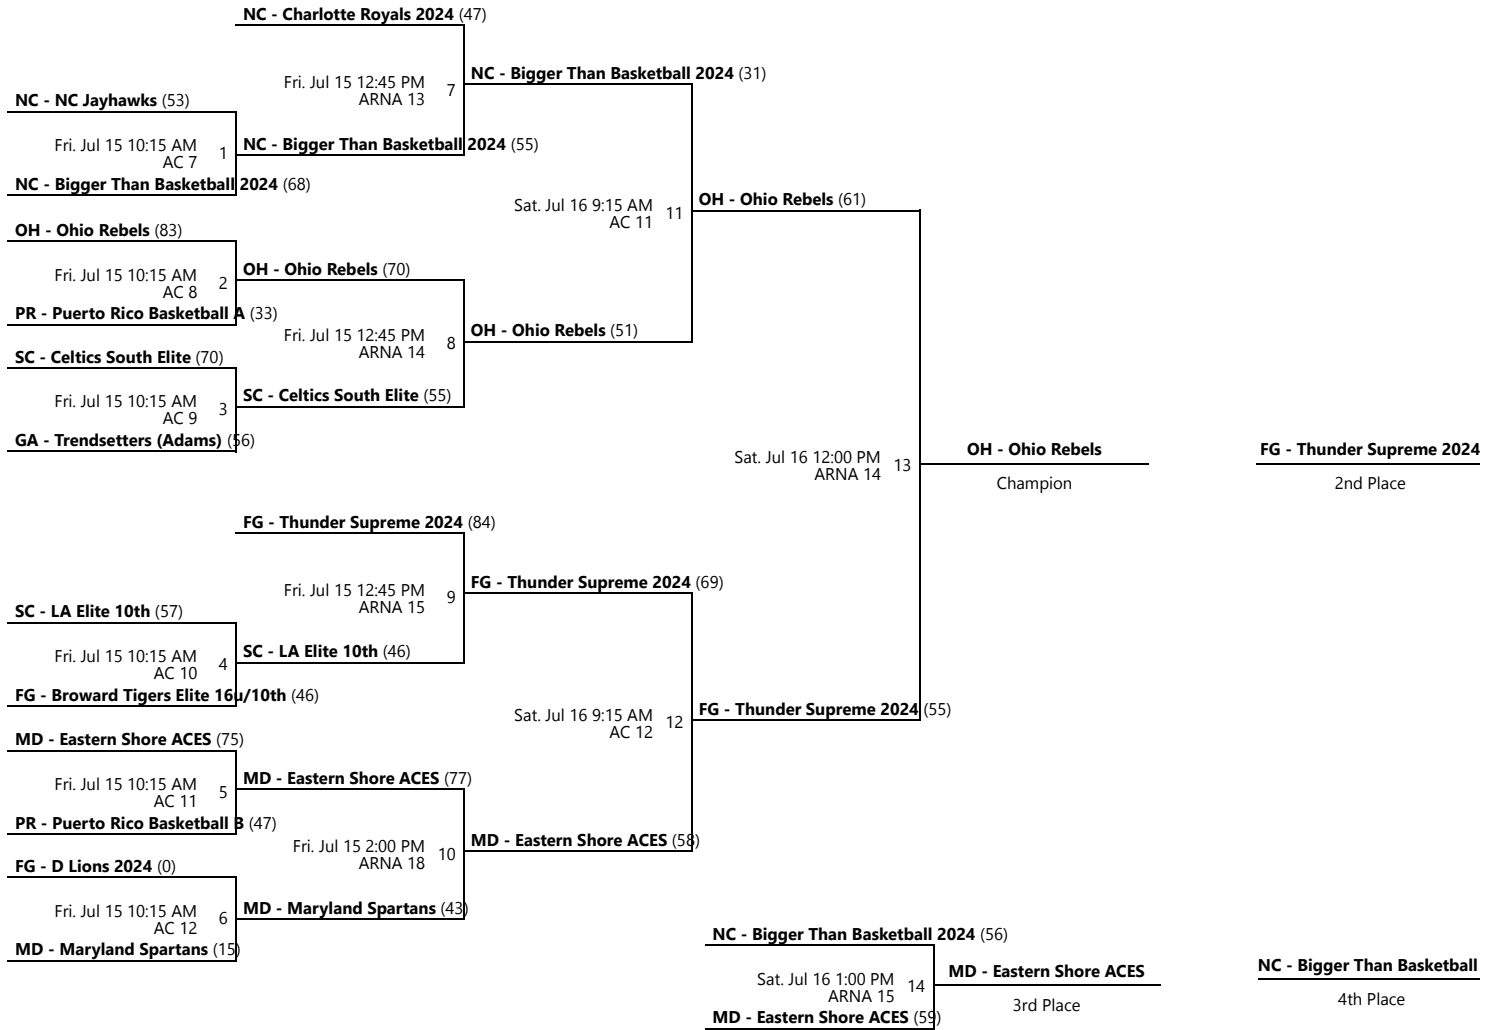

### Courts

2 - Court 2  
 7 - Court 7  
 10 - Court 10  
 13 - Court 13  
 16 - Court 16

3 - Court 3  
 8 - Court 8  
 11 - Court 11  
 14 - Court 14  
 17 - Court 17

4 - Court 4  
 9 - Court 9  
 12 - Court 12  
 15 - Court 15

Powered by Exposure Basketball Events

AAU WORLD CHAMPIONSHIPS - BOYS HIGH SCHOOL LEVELS  
 BOYS 16U/10TH GRADE - D1  
 WORLD CHAMPIONSHIP

Jul 13-16, 2022

AC 10 - ESPN - Athletic Center Location 10 AC 11 - ESPN - Athletic Center Location 11 AC 12 - ESPN - Athletic Center Location 12  
 AC 7 - ESPN - Athletic Center Location 7 AC 8 - ESPN - Athletic Center Location 8 AC 9 - ESPN - Athletic Center Location 9  
 ARNA 13 - ESPN - Advent Health Arena Location 13 ARNA 14 - ESPN - Advent Health Arena Location 14  
 ARNA 15 - ESPN - Advent Health Arena Location 15 ARNA 18 - ESPN - Advent Health Arena Location 18