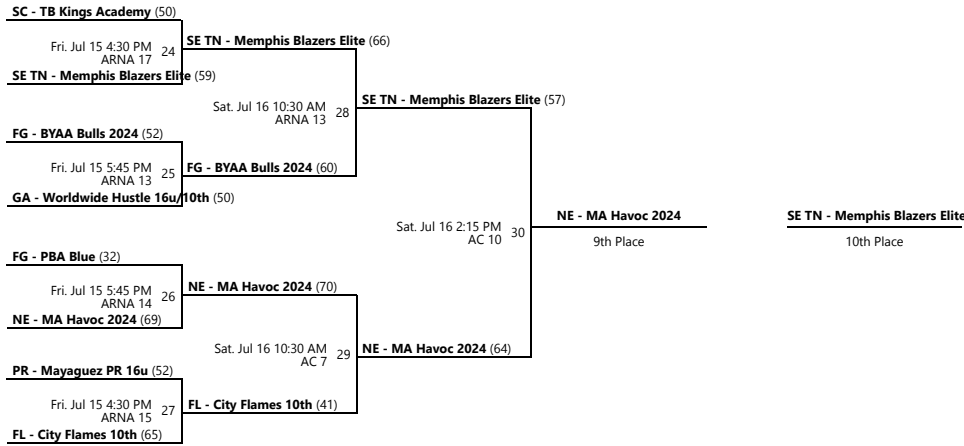

Jul 13-16, 2022

AC 10 - ESPN - Athletic Center Location 10  
 AC 11 - ESPN - Athletic Center Location 11  
 AC 12 - ESPN - Athletic Center Location 12 AC 7 - ESPN - Athletic Center Location 7  
 AC 8 - ESPN - Athletic Center Location 8 AC 9 - ESPN - Athletic Center Location 9  
 ARNA 13 - ESPN - Advent Health Arena Location 13  
 ARNA 14 - ESPN - Advent Health Arena Location 14  
 ARNA 15 - ESPN - Advent Health Arena Location 15  
 ARNA 16 - ESPN - Advent Health Arena Location 16  
 ARNA 17 - ESPN - Advent Health Arena Location 17  
 ARNA 18 - ESPN - Advent Health Arena Location 18  
 Home (Top) Away (Bottom)  
 Revised 7/16/2022 3:35 PM - Powered by Exposure Basketball Events

AAU WORLD CHAMPIONSHIPS - BOYS HIGH SCHOOL LEVELS  
 BOYS 16U/10TH GRADE - D2 PLACEMENT  
 BRACKETS  
 5th - 8th Place

Jul 13 - 06 - 2024

9th - 10th Place

11th - 12th Place

AC 10 - ESPN - Athletic Center Location 10 AC 11 - ESPN - Athletic Center Location 11  
 AC 12 - ESPN - Athletic Center Location 12 AC 7 - ESPN - Athletic Center Location 7  
 AC 9 - ESPN - Athletic Center Location 9  
 ARNA 13 - ESPN - Advent Health Arena Location 13  
 ARNA 14 - ESPN - Advent Health Arena Location 14  
 ARNA 15 - ESPN - Advent Health Arena Location 15  
 ARNA 16 - ESPN - Advent Health Arena Location 16  
 ARNA 17 - ESPN - Advent Health Arena Location 17  
 Home (Top), Away (Bottom)  
 Revised 7/10/24 by Exposure Basketball Events