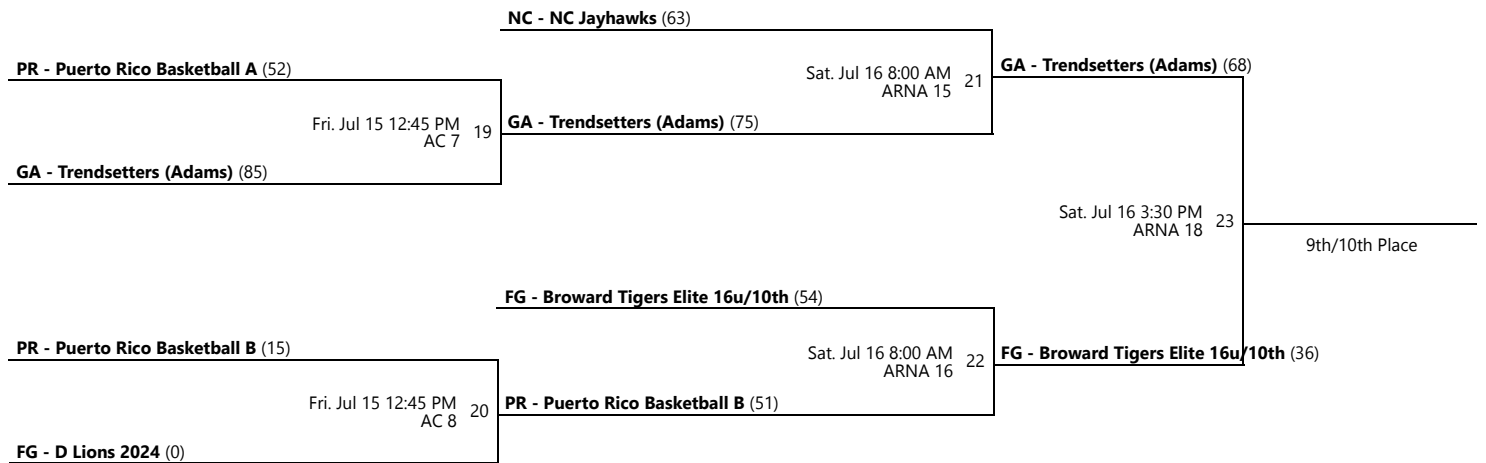

9th-10th Place

AC 7 - ESPN - Athletic Center Location 7   AC 8 - ESPN - Athletic Center Location 8
ARNA 13 - ESPN - Advent Health Arena Location 13   ARNA 14 - ESPN - Advent Health Arena Location 14
ARNA 15 - ESPN - Advent Health Arena Location 15   ARNA 16 - ESPN - Advent Health Arena Location 16
ARNA 17 - ESPN - Advent Health Arena Location 17   ARNA 18 - ESPN - Advent Health Arena Location 18

Home (Top), Away (Bottom)