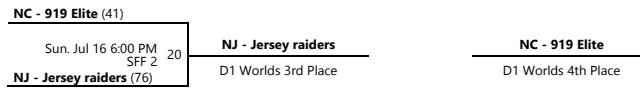

3rd - 4th Place Bracket

AC 10 - ESPN - Athletic Center Location 10 AC 7 - ESPN - Athletic Center Location 7
AC 8 - ESPN - Athletic Center Location 8 AC 9 - ESPN - Athletic Center Location 9
SFF 1 - ESPN - State Farm Fieldhouse Location 1 SFF 2 - ESPN - State Farm Fieldhouse Location 2
SFF 3 - ESPN - State Farm Fieldhouse Location 3 SFF 4 - ESPN - State Farm Fieldhouse Location 4
SFF 5 - ESPN - State Farm Fieldhouse Location 5 SFF 6 - ESPN - State Farm Fieldhouse Location 6