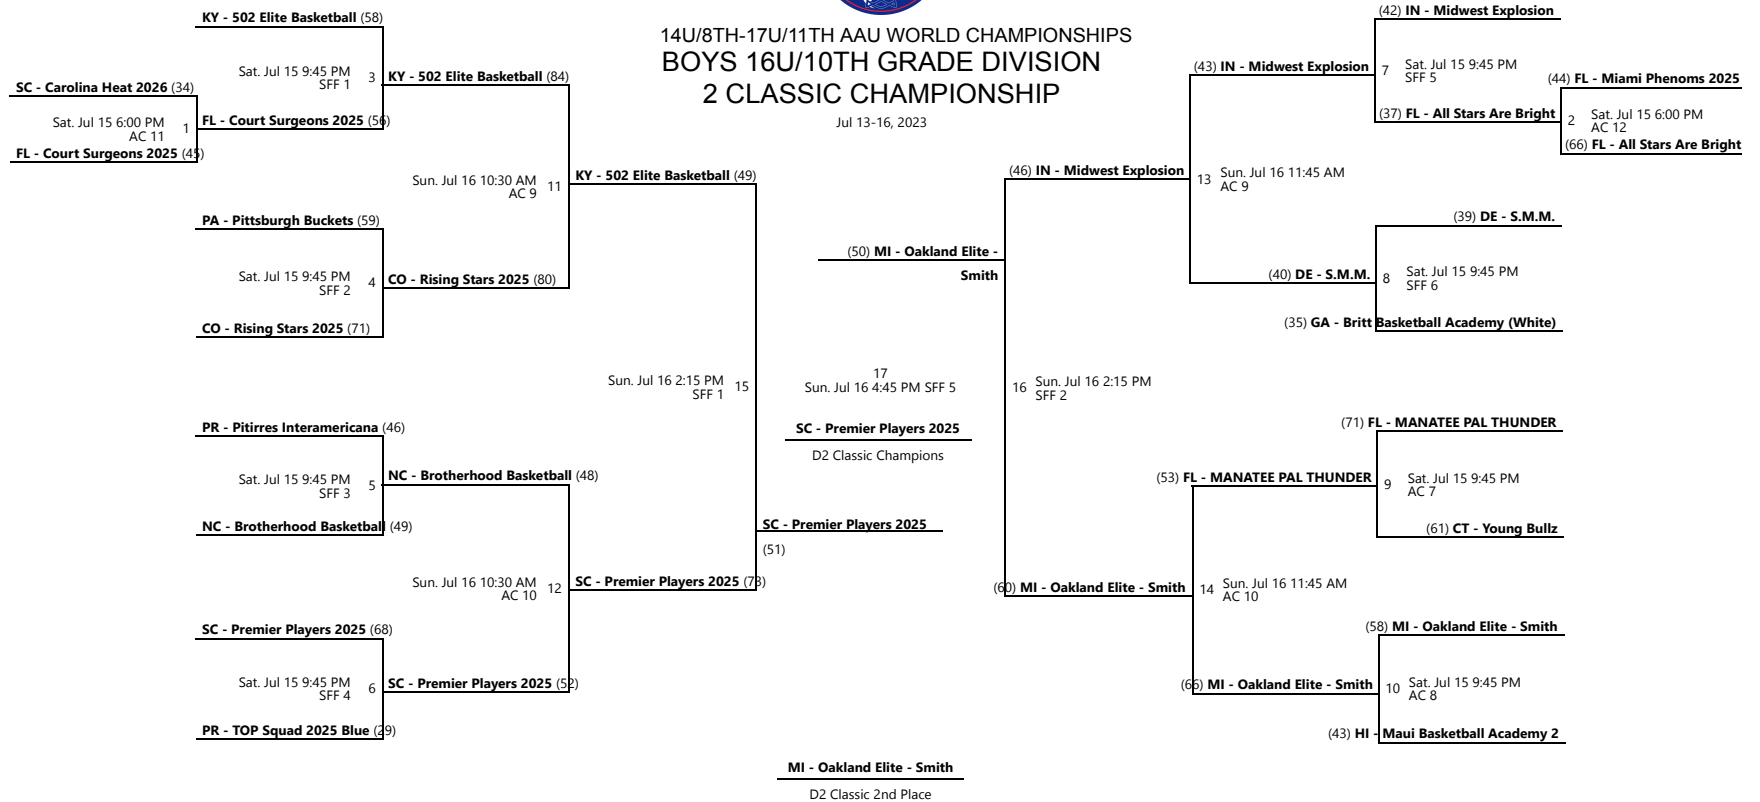

14U/8TH-17U/11TH AAU WORLD CHAMPIONSHIPS
BOYS 16U/10TH GRADE DIVISION
2 CLASSIC CHAMPIONSHIP

Jul 13-16, 2023