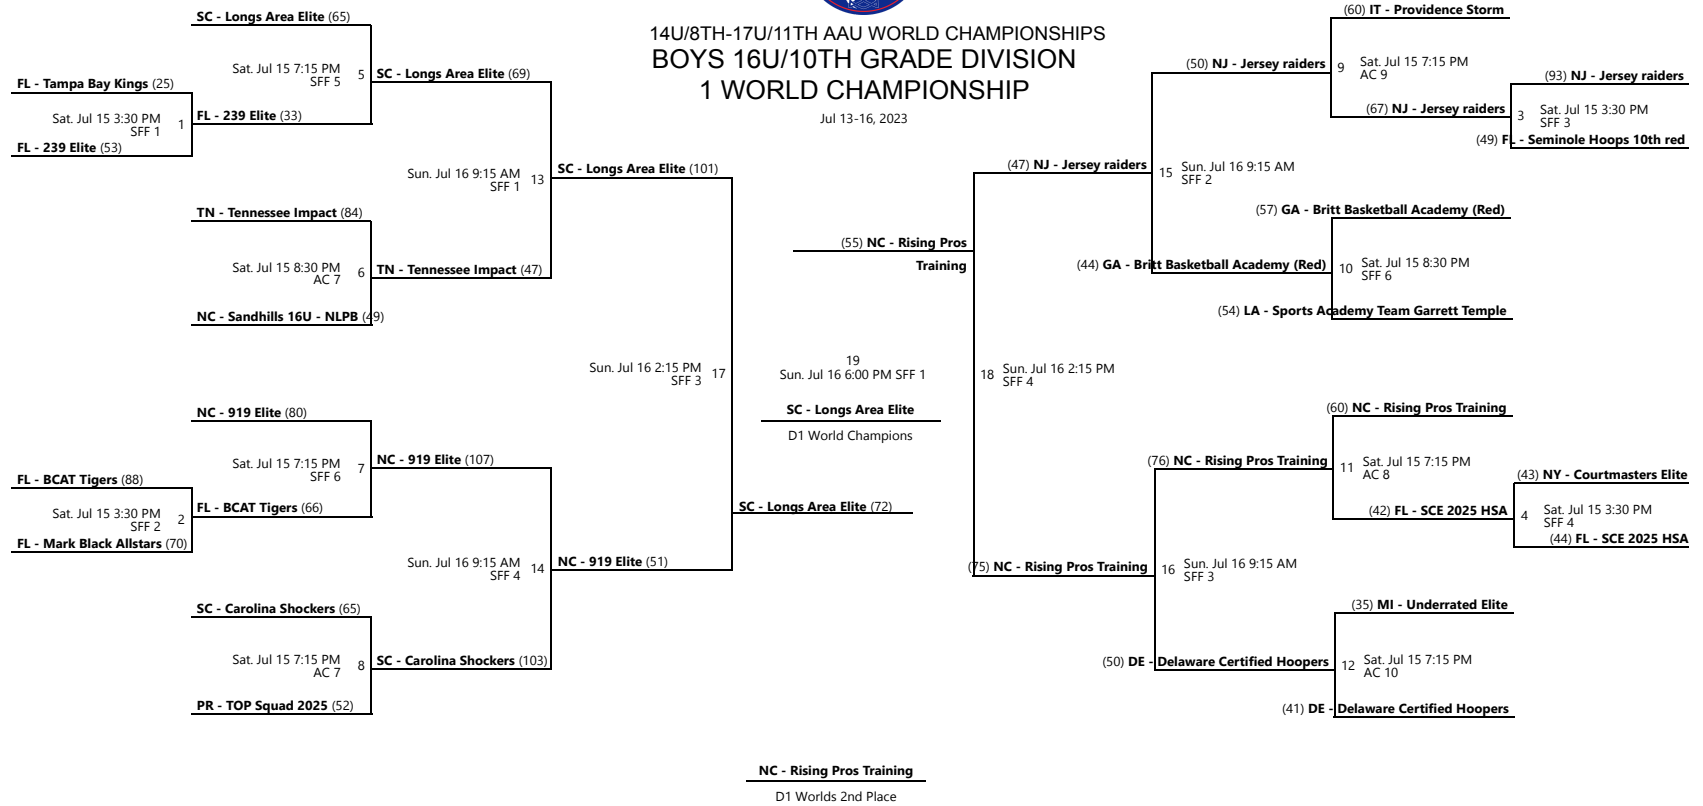

14U/8TH-17U/11TH AAU WORLD CHAMPIONSHIPS

Jul 13-16, 2023

M (Division 2)						
	W	L	PDO	PD	PA	
GA - SEBA Warriors 2025	3	0	-	45	133	1st
IL - B&B Elite	2	1	-	10	162	2nd
PA - Pittsburgh Buckets	1	2	-	-10	166	3rd
HI - Maui Basketball Academy 2	0	3	-	-45	243	4th

N (Division 2)						
	W	L	PDO	PD	PA	
VT - VT Elite	3	0	-	26	115	1st
FL - OB Elite	2	1	-	26	108	2nd
CO - Rising Stars 2025	1	2	-	-13	175	3rd
GA - Britt Basketball Academy (White)	0	3	-	-39	163	4th

Date	Time	Venue	Court	Home	Away	Score
Thu. 7/13	10:20 AM	SFF	1	VT - VT Elite	CO - Rising Stars 2025	70 - 49
Thu. 7/13	10:20 AM	SFF	2	GA - Britt Basketball Academy (White)	FL - OB Elite	30 - 51
Fri. 7/14	5:20 PM	SFF	5	VT - VT Elite	FL - OB Elite	38 - 36
Fri. 7/14	7:40 PM	AC	9	CO - Rising Stars 2025	FL - OB Elite	40 - 53
Fri. 7/14	7:40 PM	AC	10	VT - VT Elite	GA - Britt Basketball Academy (White)	39 - 30
Fri. 7/14	9:55 PM	AC	11	CO - Rising Stars 2025	GA - Britt Basketball Academy (White)	73 - 52

Venues

AC - ESPN - Athletic Center

SFF - ESPN - State Farm Fieldhouse

Courts

1 - Court 1
4 - Court 4
7 - Court 7
10 - Court 10

2 - Court 2
5 - Court 5
8 - Court 8
11 - Court 11

3 - Court 3
6 - Court 6
9 - Court 9
12 - Court 12

14U/8TH-17U/11TH AAU WORLD CHAMPIONSHIPS
BOYS 16U/10TH GRADE DIVISION
1 WORLD CHAMPIONSHIP

Jul 13-16, 2023

3rd - 4th Place Bracket

AC 10 - ESPN - Athletic Center Location 10 AC 7 - ESPN - Athletic Center Location 7
 AC 8 - ESPN - Athletic Center Location 8 AC 9 - ESPN - Athletic Center Location 9
 SFF 1 - ESPN - State Farm Fieldhouse Location 1 SFF 2 - ESPN - State Farm Fieldhouse Location 2
 SFF 3 - ESPN - State Farm Fieldhouse Location 3 SFF 4 - ESPN - State Farm Fieldhouse Location 4
 SFF 5 - ESPN - State Farm Fieldhouse Location 5 SFF 6 - ESPN - State Farm Fieldhouse Location 6