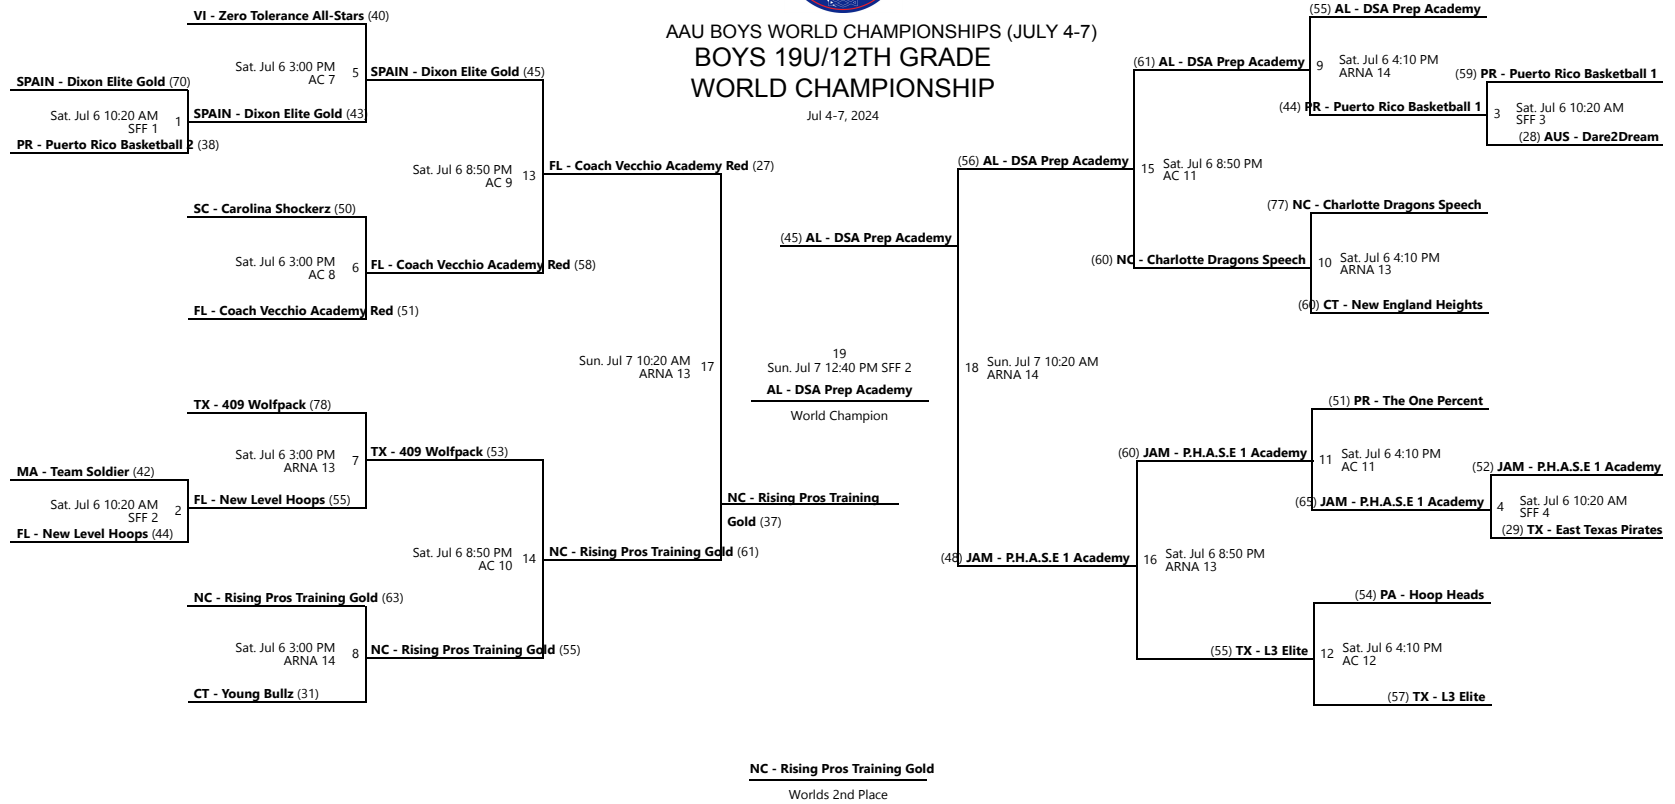

Date	Time	Venue	Court	Home	Away	Score
Thu. 7/4	6:30 PM	AC	9	SPAIN - Dixon Elite Gold	PR - Puerto Rico Basketball 1	35 - 46
Thu. 7/4	6:30 PM	AC	10	NC - Rising Pros Training Gold	PA - Hoop Heads	50 - 31
Thu. 7/4	9:55 PM	SFF	3	SPAIN - Dixon Elite Gold	NC - Rising Pros Training Gold	20 - 61
Thu. 7/4	9:55 PM	SFF	4	PR - Puerto Rico Basketball 1	PA - Hoop Heads	25 - 56
Fri. 7/5	8:50 PM	AC	9	SPAIN - Dixon Elite Gold	PA - Hoop Heads	48 - 50
Fri. 7/5	8:50 PM	AC	10	PR - Puerto Rico Basketball 1	NC - Rising Pros Training Gold	34 - 53

Venues

ARNA - ESPN - Advent Health Arena

AC - ESPN - Athletic Center

SFF - ESPN - State Farm Fieldhouse

Courts

1 - Court 1
4 - Court 4
7 - Court 7
10 - Court 10
15 - Court 15

2 - Court 2
5 - Court 5
8 - Court 8
13 - Court 13
16 - Court 16

3 - Court 3
6 - Court 6
9 - Court 9
14 - Court 14

Powered by Exposure Basketball Events

AAU BOYS WORLD CHAMPIONSHIPS (JULY 4-7)
BOYS 19U/12TH GRADE
WORLD CHAMPIONSHIP
 Jul 4-7, 2024

- AC 10 - ESPN - Athletic Center Location 10
- AC 11 - ESPN - Athletic Center Location 11
- AC 12 - ESPN - Athletic Center Location 12 AC 7 - ESPN - Athletic Center Location 7
- AC 8 - ESPN - Athletic Center Location 8 AC 9 - ESPN - Athletic Center Location 9
- ARNA 13 - ESPN - Advent Health Arena Location 13
- ARNA 14 - ESPN - Advent Health Arena Location 14
- SFF 1 - ESPN - State Farm Fieldhouse Location 1
- SFF 2 - ESPN - State Farm Fieldhouse Location 2
- SFF 3 - ESPN - State Farm Fieldhouse Location 3
- SFF 4 - ESPN - State Farm Fieldhouse Location 4