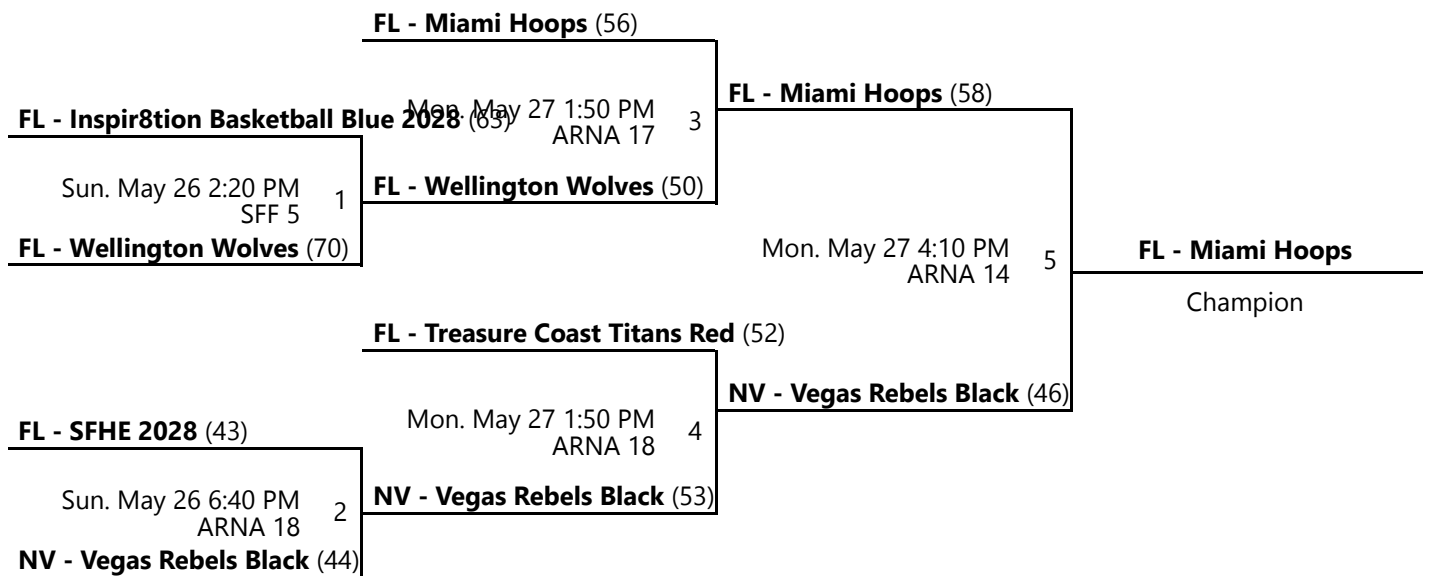

AAU MEMORIAL DAY CLASSIC BOYS 14U/8TH GRADE D2 GOLD CHAMPIONSHIP

May 25-27, 2024

ARNA 14 - ESPN - Advent Health Arena Location 14 ARNA 17 - ESPN - Advent Health Arena Location 17

ARNA 18 - ESPN - Advent Health Arena Location 18 SFF 5 - ESPN - State Farm Fieldhouse Location 5

Home (Top), Away (Bottom)

Revised 5/27/2024 5:59 PM - Powered by [Exposure Basketball Events](#)