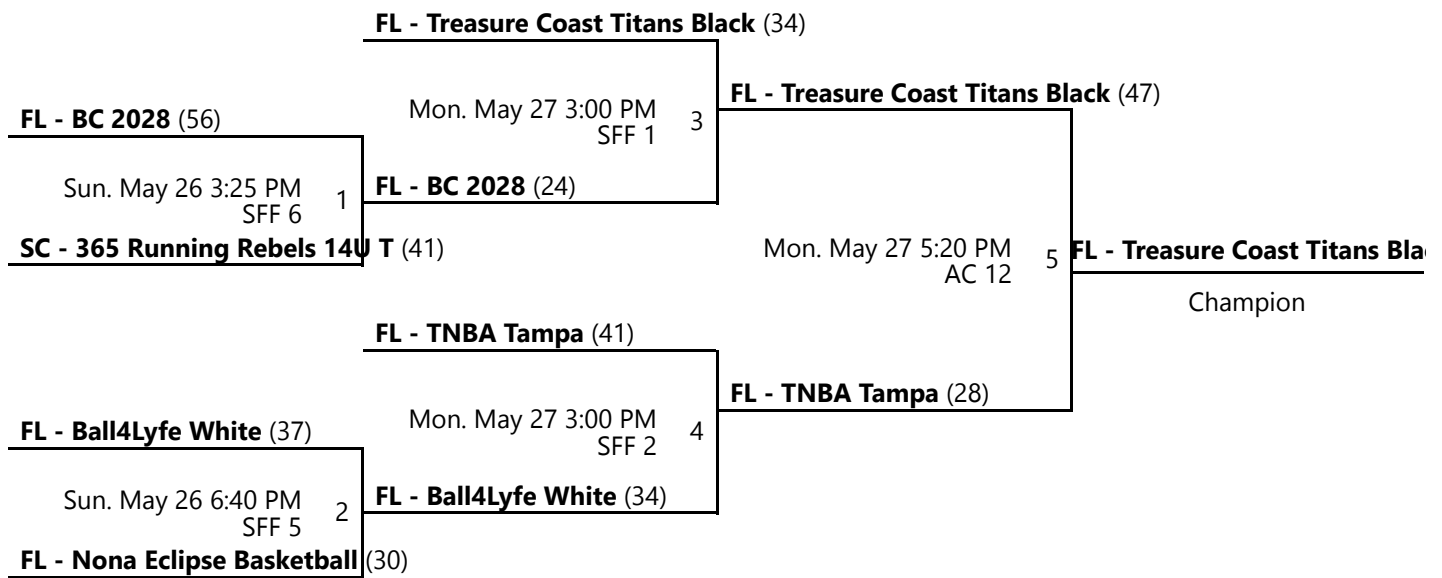

AAU MEMORIAL DAY CLASSIC BOYS 14U/8TH GRADE D3 SILVER CHAMPIONSHIP

May 25-27, 2024

AC 12 - ESPN - Athletic Center Location 12 SFF 1 - ESPN - State Farm Fieldhouse Location 1

SFF 2 - ESPN - State Farm Fieldhouse Location 2 SFF 5 - ESPN - State Farm Fieldhouse Location 5

SFF 6 - ESPN - State Farm Fieldhouse Location 6

Home (Top), Away (Bottom)

Revised 5/27/2024 6:37 PM - Powered by [Exposure Basketball Events](#)