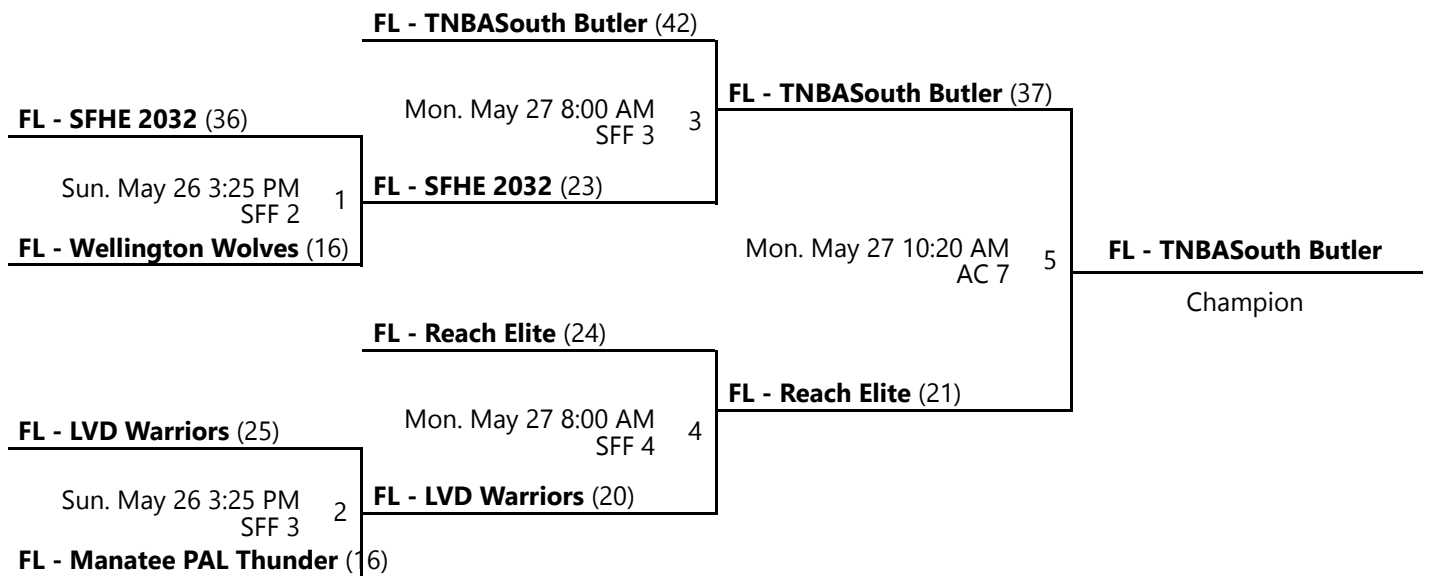

Revised 5/27/2024 12:51 PM - Powered by [Exposure Basketball Events](#)

AAU MEMORIAL DAY CLASSIC BOYS 10U/4TH GRADE D1/D2 SILVER CHAMPIONSHIP

May 25-27, 2024

AC 8 - ESPN - Athletic Center Location 8 SFF 1 - ESPN - State Farm Fieldhouse Location 1

Home (Top), Away (Bottom)

Revised 5/27/2024 10:35 AM - Powered by [Exposure Basketball Events](#)

AAU MEMORIAL DAY CLASSIC BOYS 10U/4TH GRADE D3 GOLD CHAMPIONSHIP

May 25-27, 2024

AC 7 - ESPN - Athletic Center Location 7 SFF 2 - ESPN - State Farm Fieldhouse Location 2