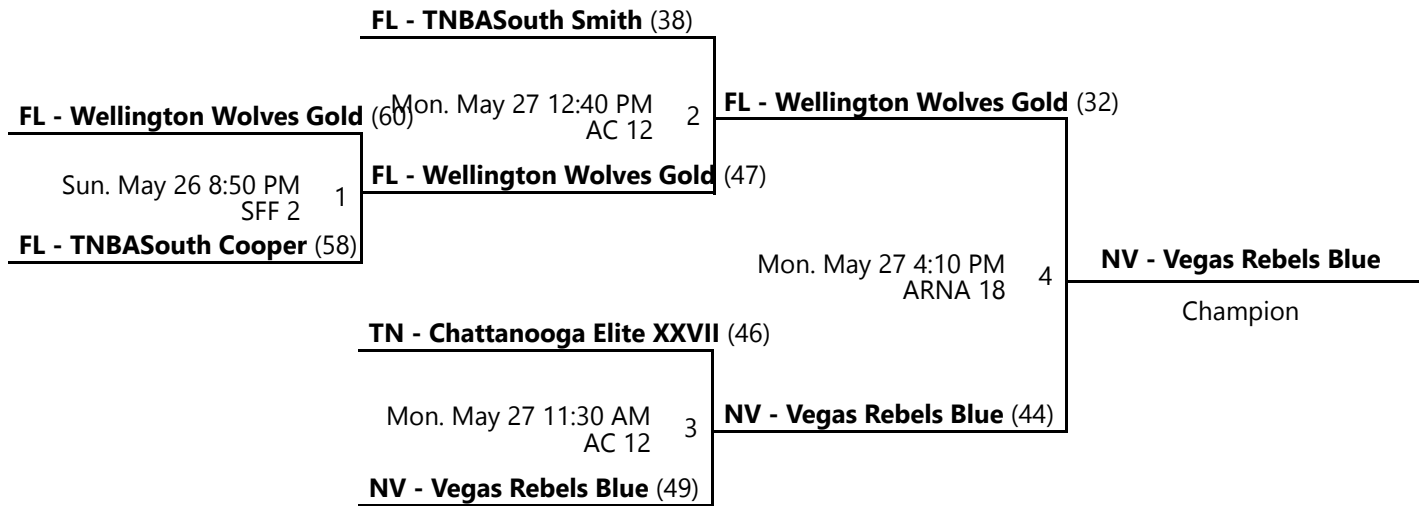

AAU MEMORIAL DAY CLASSIC BOYS 15U/9TH GRADE D2 GOLD CHAMPIONSHIP

May 25-27, 2024

AC 12 - ESPN - Athletic Center Location 12   ARNA 18 - ESPN - Advent Health Arena Location 18
SFF 2 - ESPN - State Farm Fieldhouse Location 2

Home (Top), Away (Bottom)

Revised 5/27/2024 5:23 PM - Powered by [Exposure Basketball Events](#)