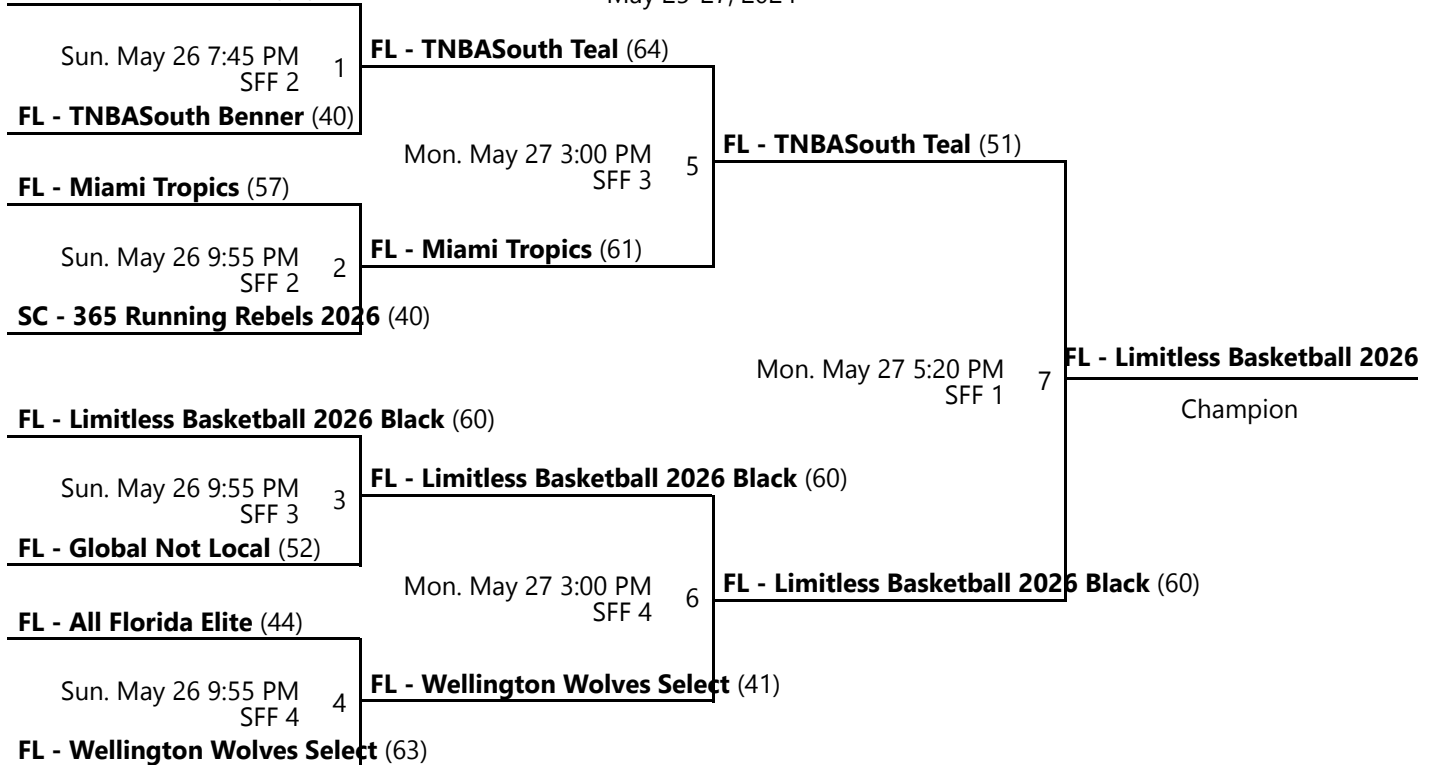

AAU MEMORIAL DAY CLASSIC BOYS 16U/10TH GRADE D1/D2 GOLD CHAMPIONSHIP

FL - TNBASouth Teal (75)

May 25-27, 2024

SFF 1 - ESPN - State Farm Fieldhouse Location 1   SFF 2 - ESPN - State Farm Fieldhouse Location 2
SFF 3 - ESPN - State Farm Fieldhouse Location 3   SFF 4 - ESPN - State Farm Fieldhouse Location 4

Home (Top), Away (Bottom)

Revised 5/27/2024 6:27 PM - Powered by [Exposure Basketball Events](#)