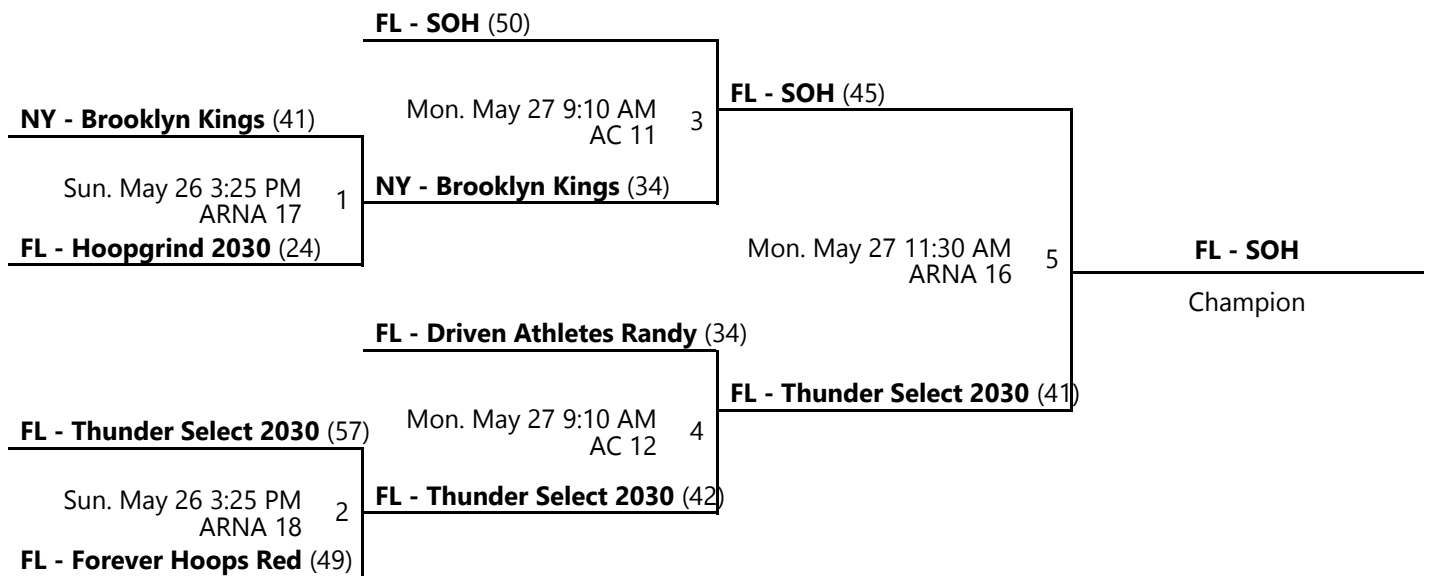

AAU MEMORIAL DAY CLASSIC BOYS 12U/6TH GRADE D2 SILVER CHAMPIONSHIP

May 25-27, 2024

AC 11 - ESPN - Athletic Center Location 11 AC 12 - ESPN - Athletic Center Location 12

ARNA 16 - ESPN - Advent Health Arena Location 16 ARNA 17 - ESPN - Advent Health Arena Location 17

ARNA 18 - ESPN - Advent Health Arena Location 18

Home (Top), Away (Bottom)

Revised 5/27/2024 12:25 PM - Powered by [Exposure Basketball Events](#)