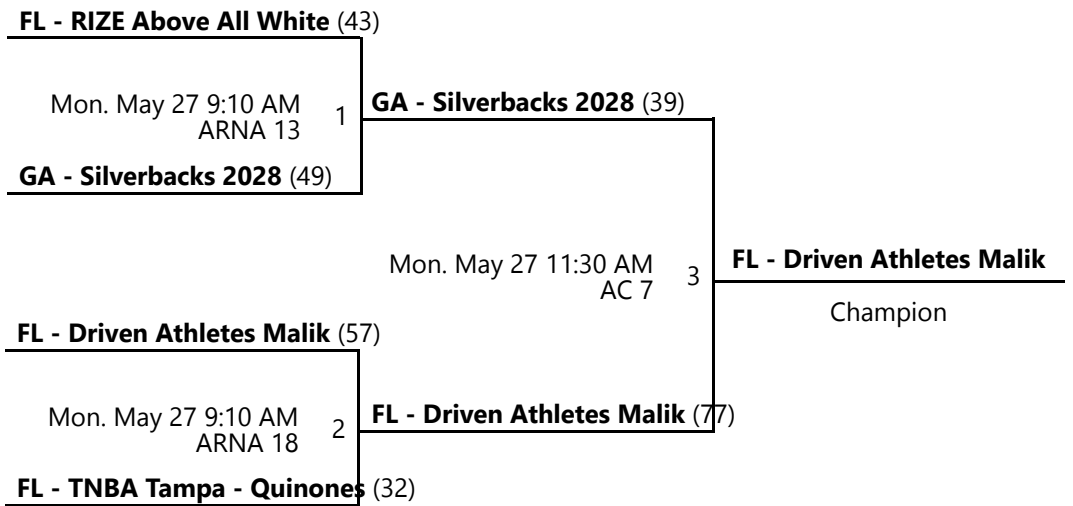

AAU MEMORIAL DAY CLASSIC BOYS 15U/9TH GRADE D3 BRONZE CHAMPIONSHIP

May 25-27, 2024

AC 7 - ESPN - Athletic Center Location 7 ARNA 13 - ESPN - Advent Health Arena Location 13
ARNA 18 - ESPN - Advent Health Arena Location 18

Home (Top), Away (Bottom)

Revised 5/27/2024 12:13 PM - Powered by [Exposure Basketball Events](#)