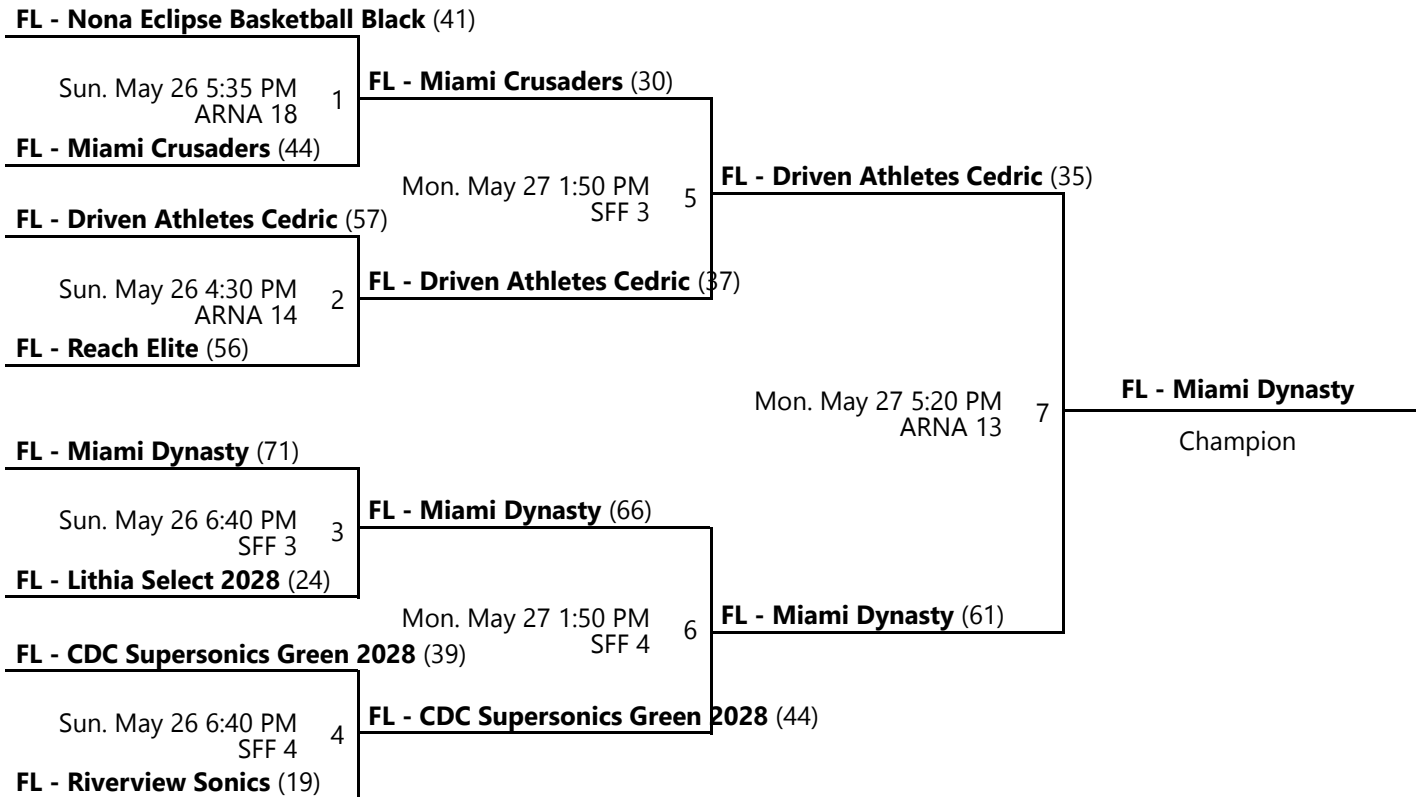

AAU MEMORIAL DAY CLASSIC BOYS 14U/8TH GRADE D3 GOLD CHAMPIONSHIP

May 25-27, 2024

ARNA 13 - ESPN - Advent Health Arena Location 13   ARNA 14 - ESPN - Advent Health Arena Location 14
ARNA 18 - ESPN - Advent Health Arena Location 18   SFF 3 - ESPN - State Farm Fieldhouse Location 3
SFF 4 - ESPN - State Farm Fieldhouse Location 4

Home (Top), Away (Bottom)

Revised 5/27/2024 6:15 PM - Powered by [Exposure Basketball Events](#)