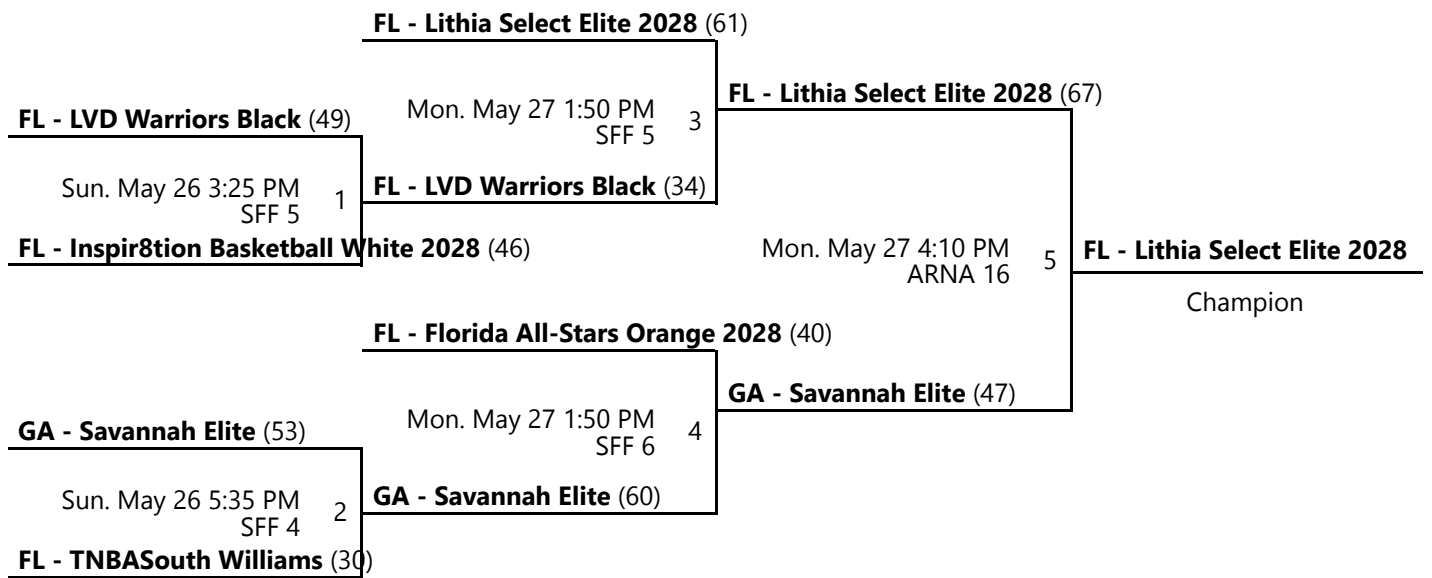

AAU MEMORIAL DAY CLASSIC BOYS 14U/8TH GRADE D2 BRONZE CHAMPIONSHIP

May 25-27, 2024

ARNA 16 - ESPN - Advent Health Arena Location 16 SFF 4 - ESPN - State Farm Fieldhouse Location 4

SFF 5 - ESPN - State Farm Fieldhouse Location 5 SFF 6 - ESPN - State Farm Fieldhouse Location 6

Home (Top), Away (Bottom)

Revised 5/27/2024 5:07 PM - Powered by [Exposure Basketball Events](#)