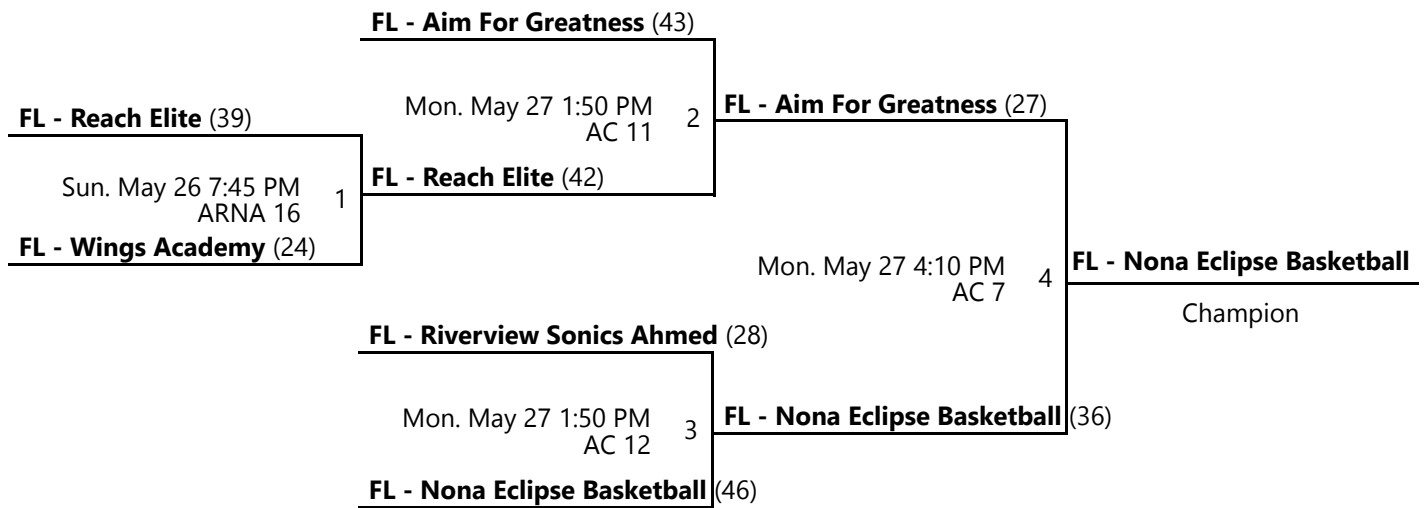

AAU MEMORIAL DAY CLASSIC BOYS 12U/6TH GRADE D3 BRONZE CHAMPIONSHIP

May 25-27, 2024

AC 11 - ESPN - Athletic Center Location 11   AC 12 - ESPN - Athletic Center Location 12
AC 7 - ESPN - Athletic Center Location 7   ARNA 16 - ESPN - Advent Health Arena Location 16

Home (Top), Away (Bottom)

Revised 5/27/2024 5:11 PM - Powered by [Exposure Basketball Events](#)