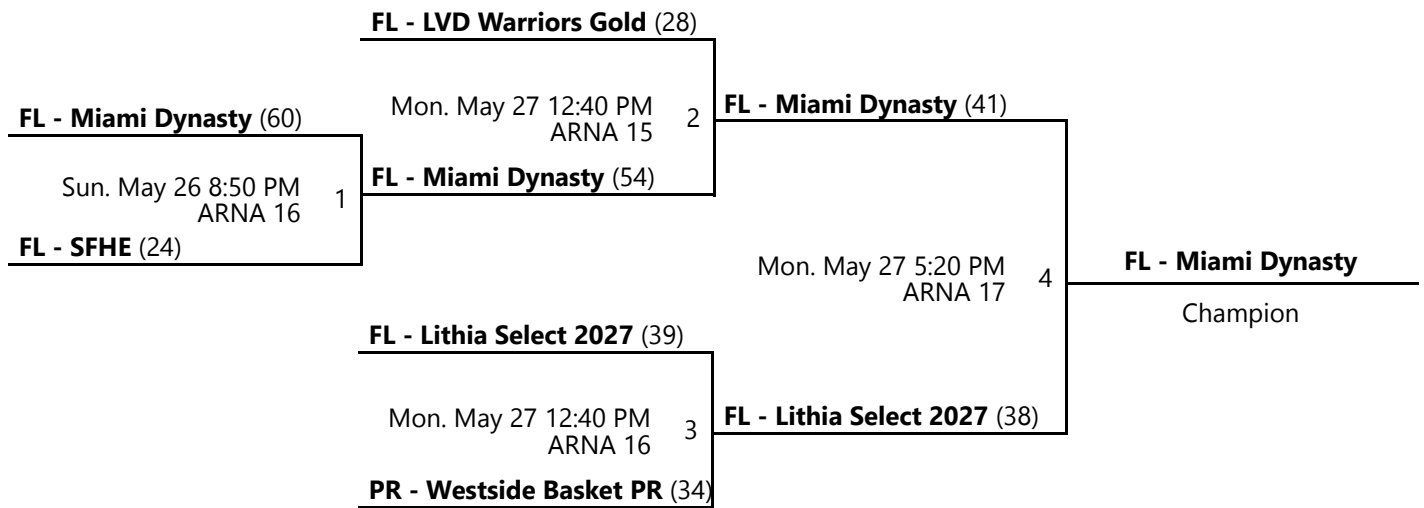

AAU MEMORIAL DAY CLASSIC BOYS 15U/9TH GRADE D3 GOLD CHAMPIONSHIP

May 25-27, 2024

ARNA 15 - ESPN - Advent Health Arena Location 15   ARNA 16 - ESPN - Advent Health Arena Location 16
ARNA 17 - ESPN - Advent Health Arena Location 17

Home (Top), Away (Bottom)

Revised 5/27/2024 6:17 PM - Powered by [Exposure Basketball Events](#)