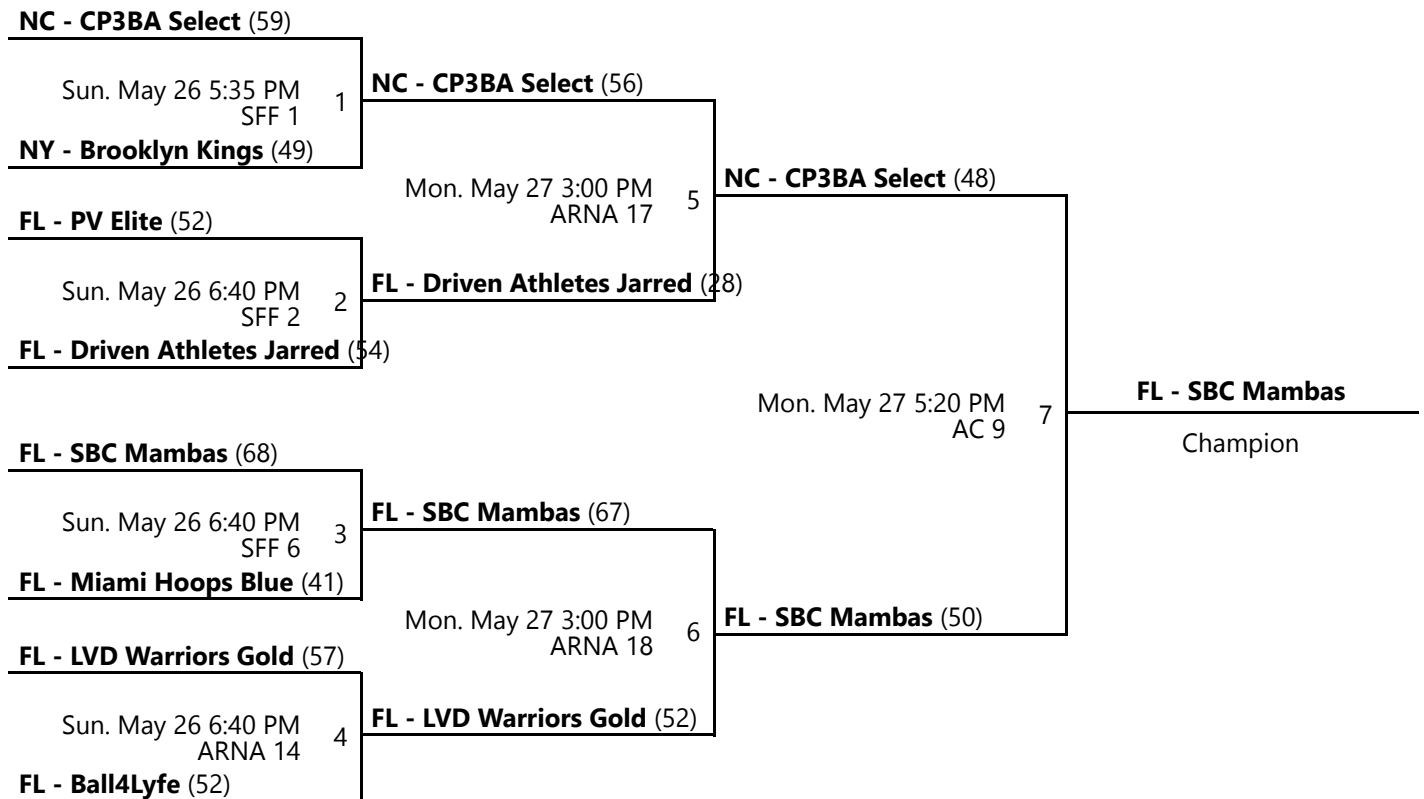

AAU MEMORIAL DAY CLASSIC BOYS 13U/7TH GRADE D2 GOLD CHAMPIONSHIP

May 25-27, 2024

AC 9 - ESPN - Athletic Center Location 9   ARNA 14 - ESPN - Advent Health Arena Location 14
ARNA 17 - ESPN - Advent Health Arena Location 17   ARNA 18 - ESPN - Advent Health Arena Location 18
SFF 1 - ESPN - State Farm Fieldhouse Location 1   SFF 2 - ESPN - State Farm Fieldhouse Location 2
SFF 6 - ESPN - State Farm Fieldhouse Location 6

Home (Top), Away (Bottom)

Revised 5/27/2024 6:35 PM - Powered by [Exposure Basketball Events](#)