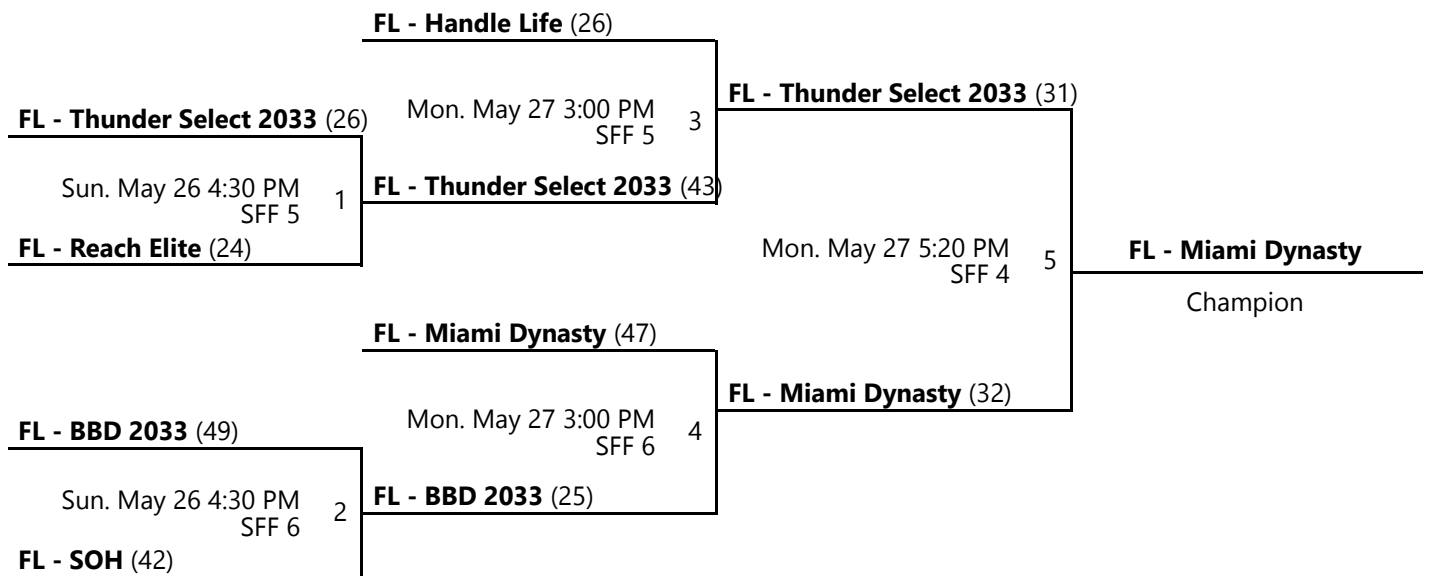

C						
	W	L	PDO	PD	PA	
FL - BBD 2033	2	0	-	30	18	1st
FL - Thunder Select 2033	2	0	-	20	37	2nd
FL - Ball4Lyfe	0	2	-	-20	72	3rd
FL - Inspir8tion Basketball 2033	0	2	-	-30	80	4th

Date	Time	Venue	Court	Home	Away	Score
Sat. 5/25	8:55 AM	SFF	6	FL - Ball4Lyfe	FL - BBD 2033	9 - 34
Sat. 5/25	10:00 AM	SFF	6	FL - Thunder Select 2033	FL - Inspir8tion Basketball 2033	33 - 4
Sun. 5/26	12:10 PM	SFF	5	FL - Ball4Lyfe	FL - Thunder Select 2033	33 - 38
Sun. 5/26	12:10 PM	SFF	6	FL - BBD 2033	FL - Inspir8tion Basketball 2033	47 - 9

Venues

AC - ESPN - Athletic Center

SFF - ESPN - State Farm Fieldhouse

Courts

AAU MEMORIAL DAY CLASSIC BOYS 9U/3RD GRADE GOLD CHAMPIONSHIP

May 25-27, 2024

SFF 4 - ESPN - State Farm Fieldhouse Location 4 SFF 5 - ESPN - State Farm Fieldhouse Location 5

SFF 6 - ESPN - State Farm Fieldhouse Location 6

Home (Top), Away (Bottom)

Revised 5/27/2024 6:15 PM - Powered by [Exposure Basketball Events](#)

AAU MEMORIAL DAY CLASSIC BOYS 9U/3RD GRADE SILVER CHAMPIONSHIP