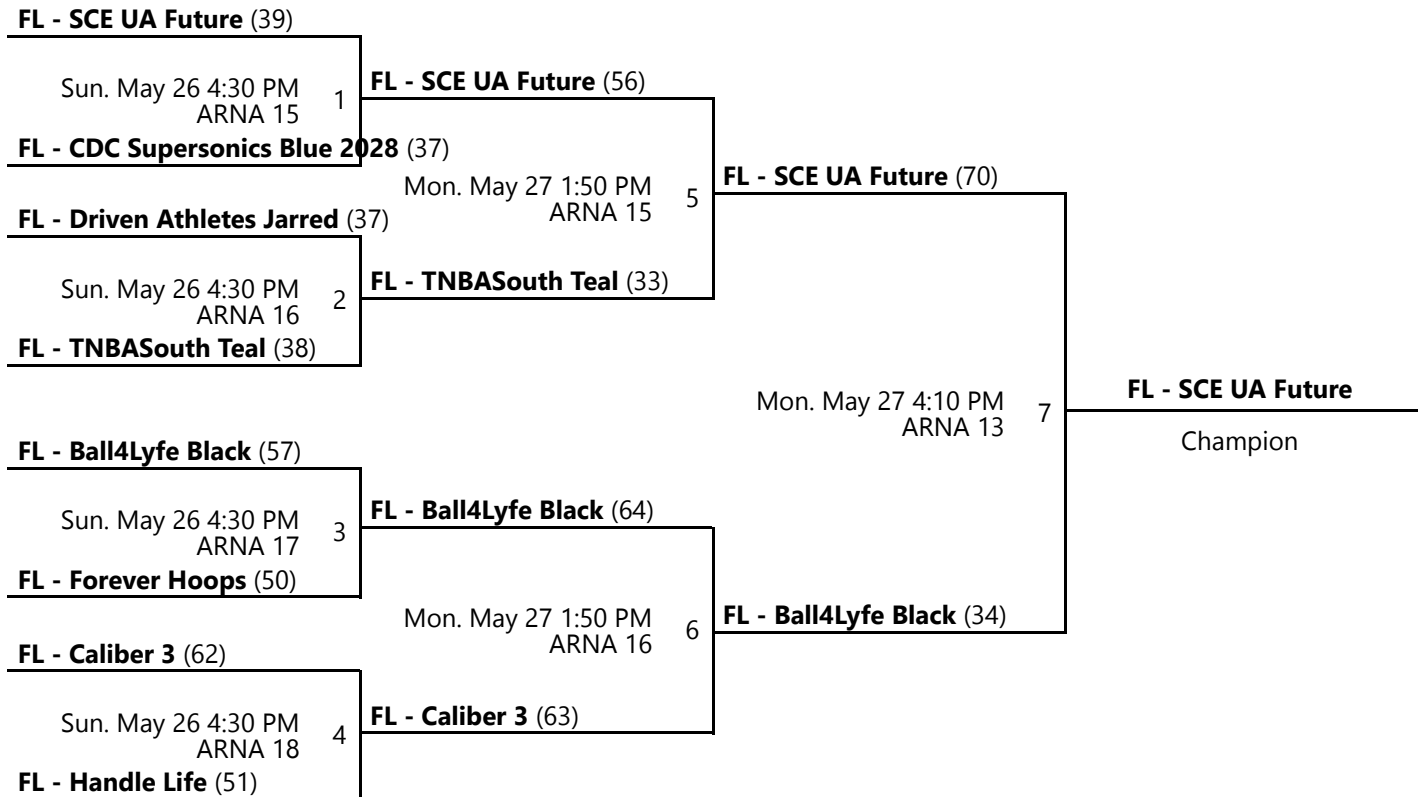

AAU MEMORIAL DAY CLASSIC BOYS 14U/8TH GRADE D1 GOLD CHAMPIONSHIP

May 25-27, 2024

ARNA 13 - ESPN - Advent Health Arena Location 13   ARNA 15 - ESPN - Advent Health Arena Location 15
ARNA 16 - ESPN - Advent Health Arena Location 16   ARNA 17 - ESPN - Advent Health Arena Location 17
ARNA 18 - ESPN - Advent Health Arena Location 18

Home (Top), Away (Bottom)

Revised 5/27/2024 5:19 PM - Powered by [Exposure Basketball Events](#)