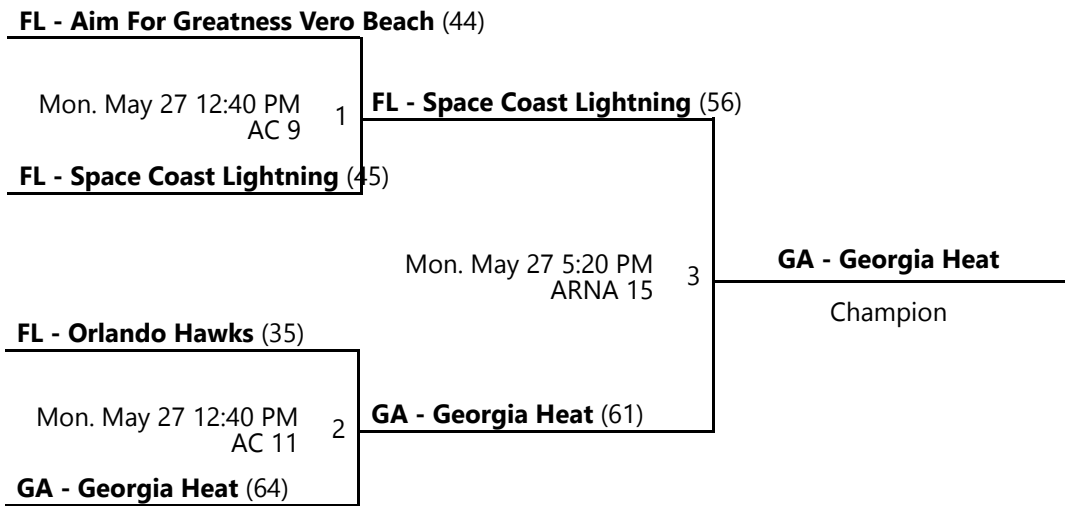

AAU MEMORIAL DAY CLASSIC BOYS 15U/9TH GRADE D2 SILVER CHAMPIONSHIP

May 25-27, 2024

AC 11 - ESPN - Athletic Center Location 11   AC 9 - ESPN - Athletic Center Location 9
ARNA 15 - ESPN - Advent Health Arena Location 15

Home (Top), Away (Bottom)

Revised 5/27/2024 7:03 PM - Powered by [Exposure Basketball Events](#)