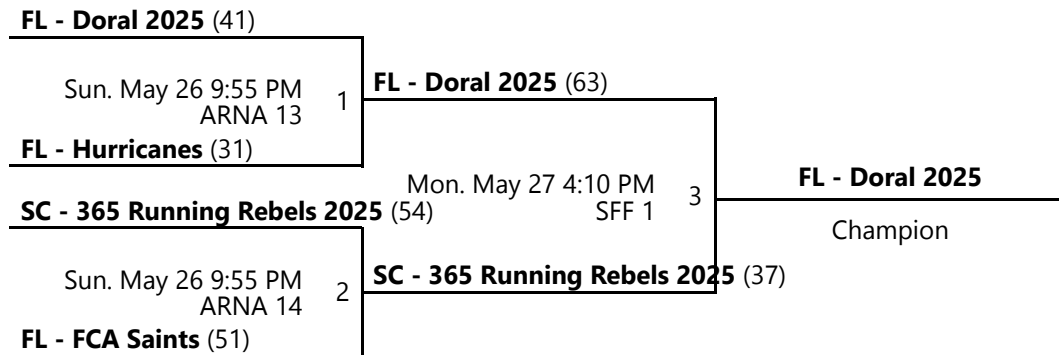

AAU MEMORIAL DAY CLASSIC BOYS VARSITY D2/D3 SILVER CHAMPIONSHIP

May 25-27, 2024

ARNA 13 - ESPN - Advent Health Arena Location 13

ARNA 14 - ESPN - Advent Health Arena Location 14

SFF 1 - ESPN - State Farm Fieldhouse Location 1

Home (Top), Away (Bottom)

Revised 5/27/2024 5:07 PM - Powered by [Exposure Basketball Events](#)