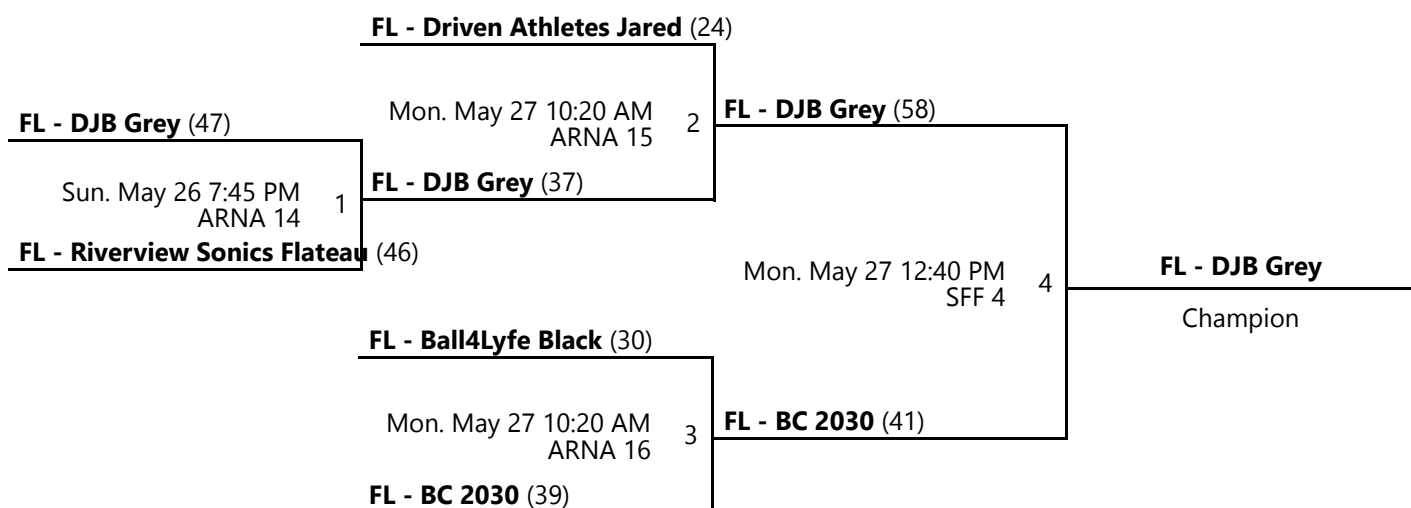

AAU MEMORIAL DAY CLASSIC BOYS 12U/6TH GRADE D3 SILVER CHAMPIONSHIP

May 25-27, 2024

ARNA 14 - ESPN - Advent Health Arena Location 14   ARNA 15 - ESPN - Advent Health Arena Location 15
ARNA 16 - ESPN - Advent Health Arena Location 16   SFF 4 - ESPN - State Farm Fieldhouse Location 4

Home (Top), Away (Bottom)

Revised 5/27/2024 1:31 PM - Powered by [Exposure Basketball Events](#)