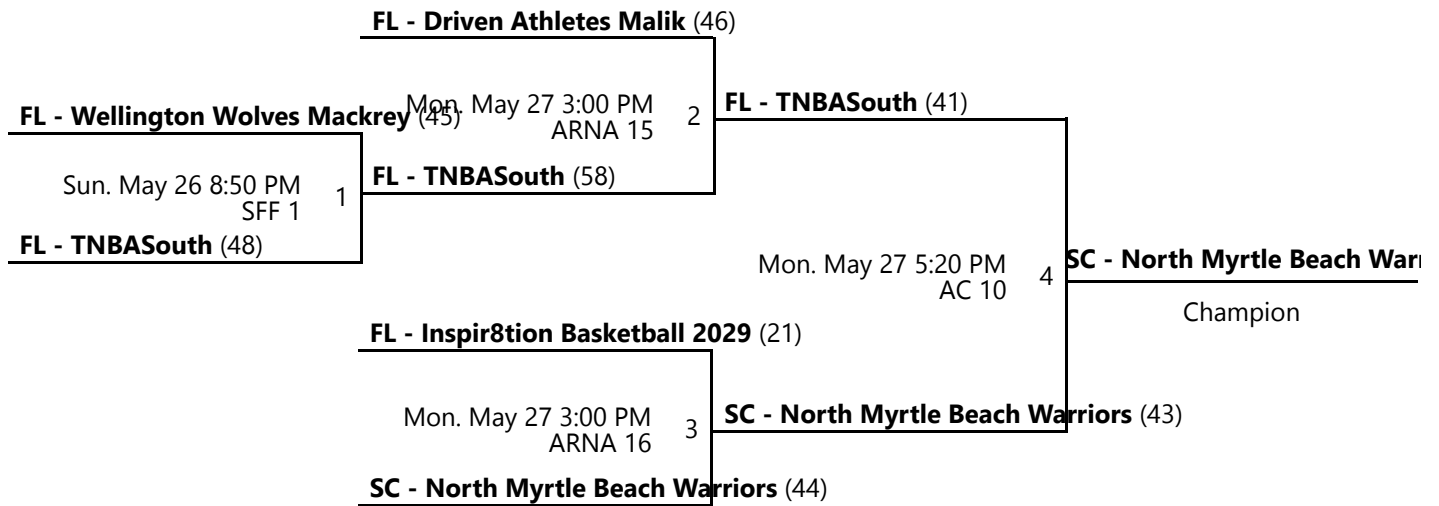

AAU MEMORIAL DAY CLASSIC BOYS 13U/7TH GRADE D2 SILVER CHAMPIONSHIP

May 25-27, 2024

AC 10 - ESPN - Athletic Center Location 10 ARNA 15 - ESPN - Advent Health Arena Location 15
ARNA 16 - ESPN - Advent Health Arena Location 16 SFF 1 - ESPN - State Farm Fieldhouse Location 1

Home (Top), Away (Bottom)

Revised 5/27/2024 6:37 PM - Powered by [Exposure Basketball Events](#)