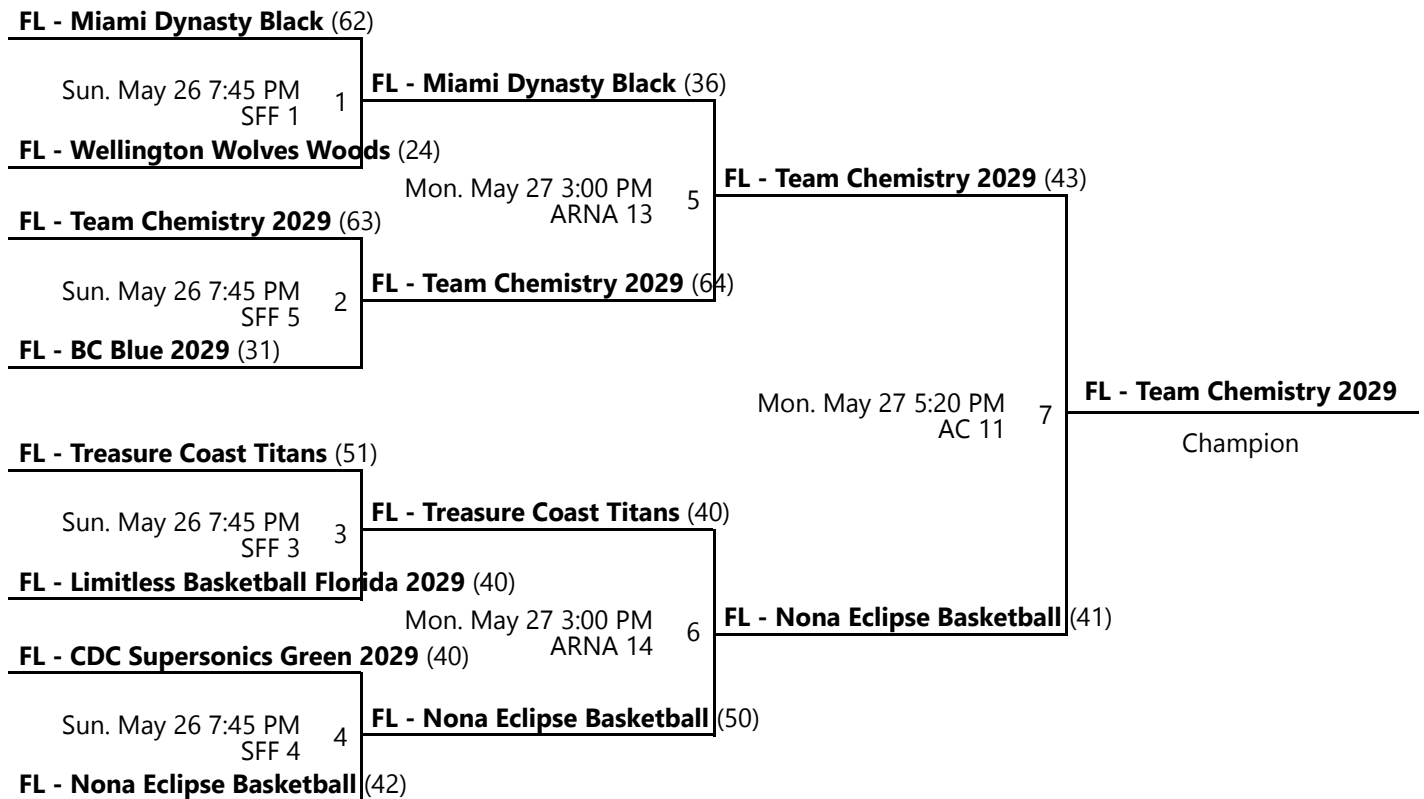

AAU MEMORIAL DAY CLASSIC BOYS 13U/7TH GRADE D3 GOLD CHAMPIONSHIP

May 25-27, 2024

AC 11 - ESPN - Athletic Center Location 11 ARNA 13 - ESPN - Advent Health Arena Location 13
ARNA 14 - ESPN - Advent Health Arena Location 14 SFF 1 - ESPN - State Farm Fieldhouse Location 1
SFF 3 - ESPN - State Farm Fieldhouse Location 3 SFF 4 - ESPN - State Farm Fieldhouse Location 4
SFF 5 - ESPN - State Farm Fieldhouse Location 5

Home (Top), Away (Bottom)

Revised 5/27/2024 6:37 PM - Powered by [Exposure Basketball Events](#)