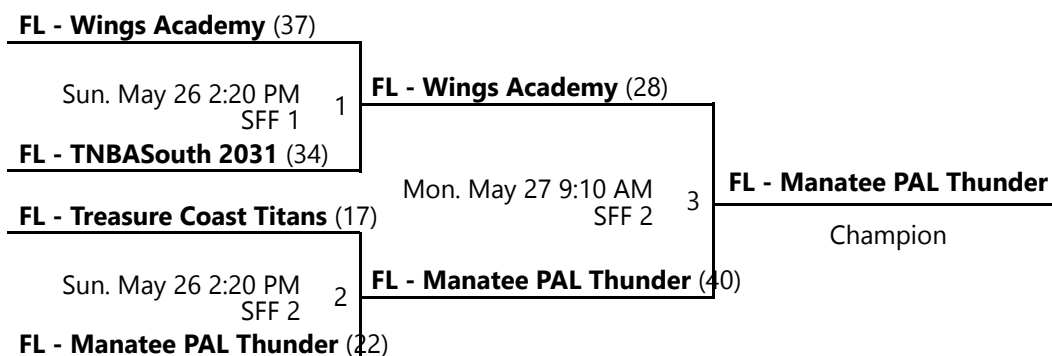

SFF 4 - ESPN - State Farm Fieldhouse Location 4 SFF 5 - ESPN - State Farm Fieldhouse Location 5

SFF 6 - ESPN - State Farm Fieldhouse Location 6

Home (Top), Away (Bottom)

Revised 5/27/2024 11:49 AM - Powered by [Exposure Basketball Events](#)

AAU MEMORIAL DAY CLASSIC BOYS 11U/5TH GRADE D2 SILVER CHAMPIONSHIP

May 25-27, 2024

AC 11 - ESPN - Athletic Center Location 11 AC 12 - ESPN - Athletic Center Location 12
 AC 8 - ESPN - Athletic Center Location 8 SFF 6 - ESPN - State Farm Fieldhouse Location 6

Home (Top), Away (Bottom)

Revised 5/27/2024 11:11 AM - Powered by [Exposure Basketball Events](#)

AAU MEMORIAL DAY CLASSIC BOYS 11U/5TH GRADE D3 GOLD CHAMPIONSHIP

May 25-27, 2024

SFF 1 - ESPN - State Farm Fieldhouse Location 1