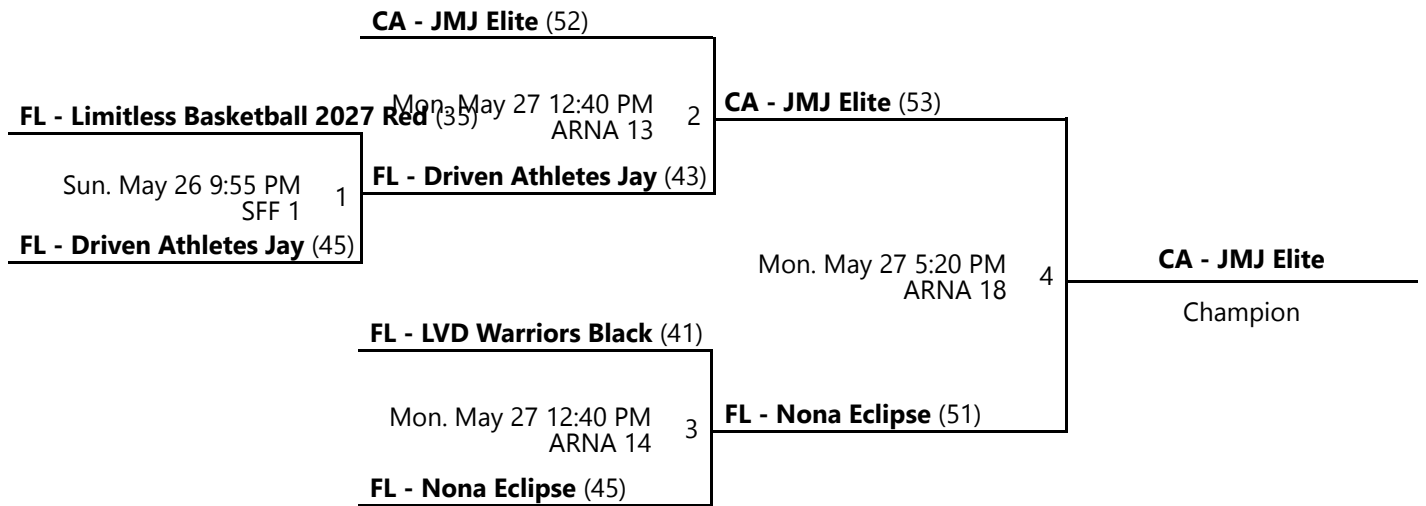

AAU MEMORIAL DAY CLASSIC BOYS 15U/9TH GRADE D3 SILVER CHAMPIONSHIP

May 25-27, 2024

ARNA 13 - ESPN - Advent Health Arena Location 13 ARNA 14 - ESPN - Advent Health Arena Location 14
ARNA 18 - ESPN - Advent Health Arena Location 18 SFF 1 - ESPN - State Farm Fieldhouse Location 1

Home (Top), Away (Bottom)

Revised 5/27/2024 6:31 PM - Powered by [Exposure Basketball Events](#)