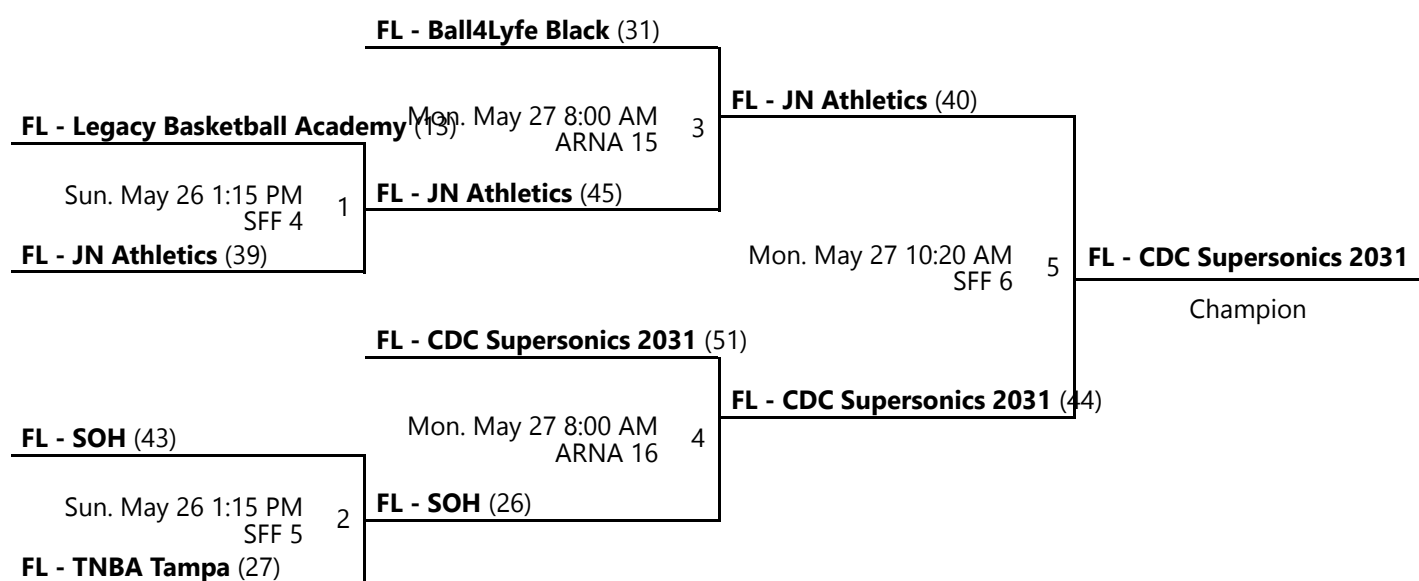

AAU MEMORIAL DAY CLASSIC BOYS 11U/5TH GRADE D1 CHAMPIONSHIP

May 25-27, 2024

SFF 1 - ESPN - State Farm Fieldhouse Location 1 SFF 2 - ESPN - State Farm Fieldhouse Location 2
 SFF 3 - ESPN - State Farm Fieldhouse Location 3 SFF 4 - ESPN - State Farm Fieldhouse Location 4

Home (Top), Away (Bottom)

Revised 5/27/2024 11:13 AM - Powered by [Exposure Basketball Events](#)

AAU MEMORIAL DAY CLASSIC BOYS 11U/5TH GRADE D2 GOLD CHAMPIONSHIP

May 25-27, 2024

ARNA 15 - ESPN - Advent Health Arena Location 15 ARNA 16 - ESPN - Advent Health Arena Location 16