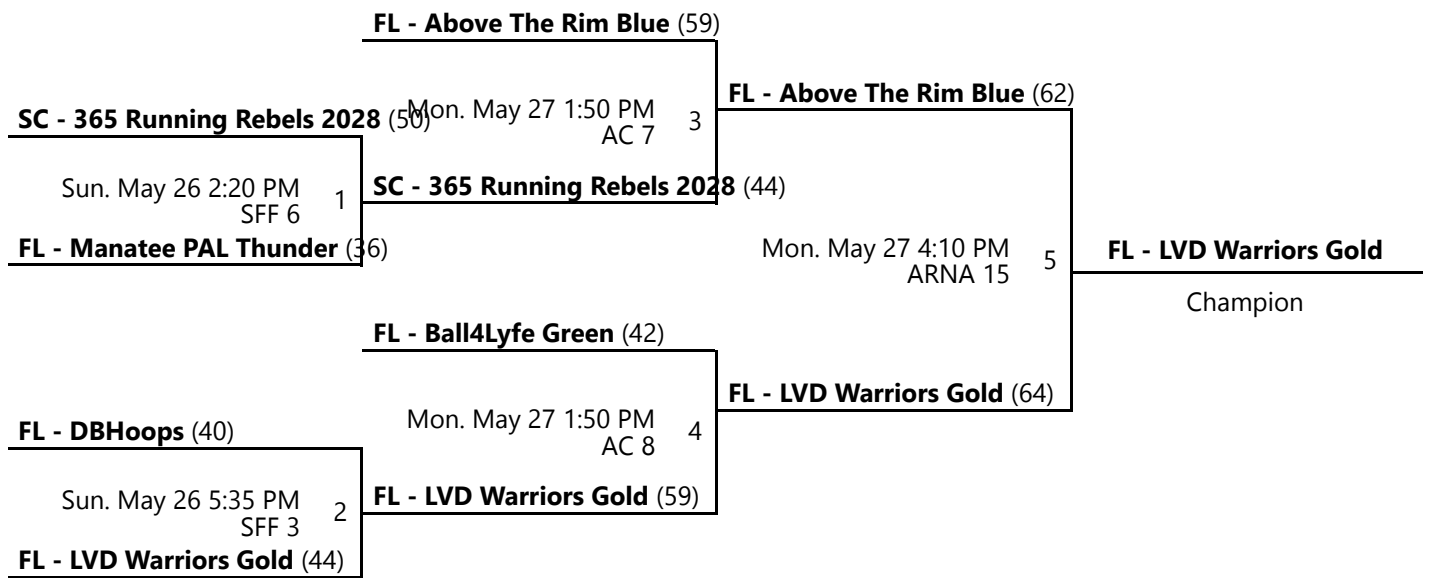

AAU MEMORIAL DAY CLASSIC BOYS 14U/8TH GRADE D2 SILVER CHAMPIONSHIP

May 25-27, 2024

AC 7 - ESPN - Athletic Center Location 7   AC 8 - ESPN - Athletic Center Location 8

ARNA 15 - ESPN - Advent Health Arena Location 15   SFF 3 - ESPN - State Farm Fieldhouse Location 3

SFF 6 - ESPN - State Farm Fieldhouse Location 6

Home (Top), Away (Bottom)

Revised 5/27/2024 5:32 PM - Powered by [Exposure Basketball Events](#)