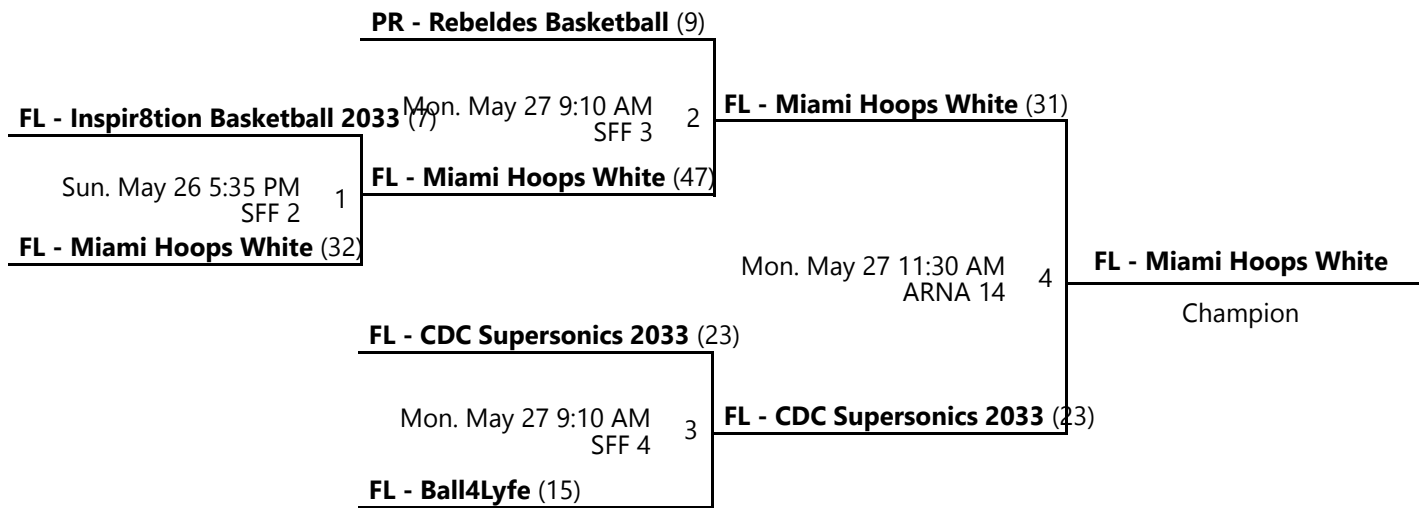

SFF 6 - ESPN - State Farm Fieldhouse Location 6

Home (Top), Away (Bottom)

Revised 5/27/2024 6:15 PM - Powered by [Exposure Basketball Events](#)

AAU MEMORIAL DAY CLASSIC BOYS 9U/3RD GRADE SILVER CHAMPIONSHIP

May 25-27, 2024

ARNA 14 - ESPN - Advent Health Arena Location 14 SFF 2 - ESPN - State Farm Fieldhouse Location 2
 SFF 3 - ESPN - State Farm Fieldhouse Location 3 SFF 4 - ESPN - State Farm Fieldhouse Location 4