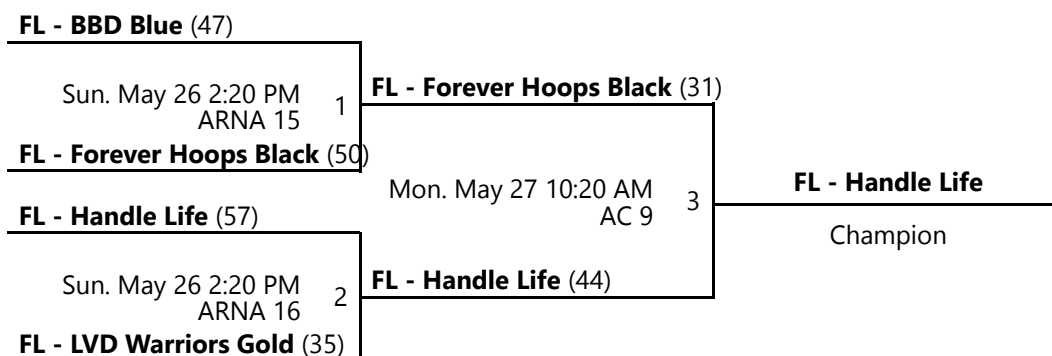

AAU MEMORIAL DAY CLASSIC BOYS 12U/6TH GRADE D1 GOLD CHAMPIONSHIP

May 25-27, 2024

AC 9 - ESPN - Athletic Center Location 9

ARNA 15 - ESPN - Advent Health Arena Location 15

ARNA 16 - ESPN - Advent Health Arena Location 16

Home (Top), Away (Bottom)

Revised 5/27/2024 11:21 AM - Powered by [Exposure Basketball Events](#)