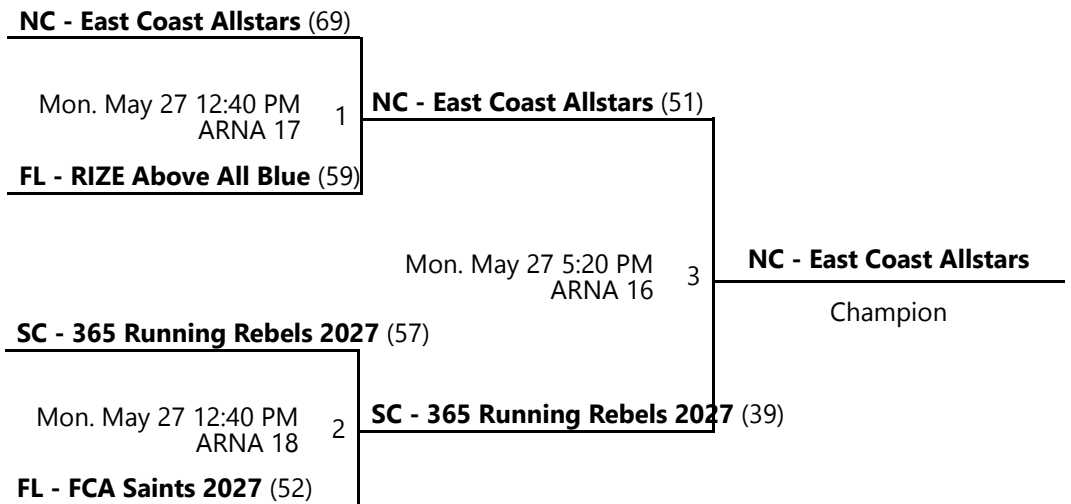

Home (Top), Away (Bottom)

Revised 5/27/2024 7:03 PM - Powered by [Exposure Basketball Events](#)

AAU MEMORIAL DAY CLASSIC BOYS 15U/9TH GRADE D2 BRONZE CHAMPIONSHIP

May 25-27, 2024

ARNA 16 - ESPN - Advent Health Arena Location 16 ARNA 17 - ESPN - Advent Health Arena Location 17
ARNA 18 - ESPN - Advent Health Arena Location 18