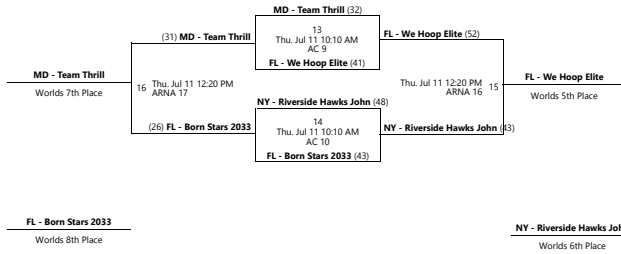

3rd - 4th Place Bracket

5th - 8th Place Bracket