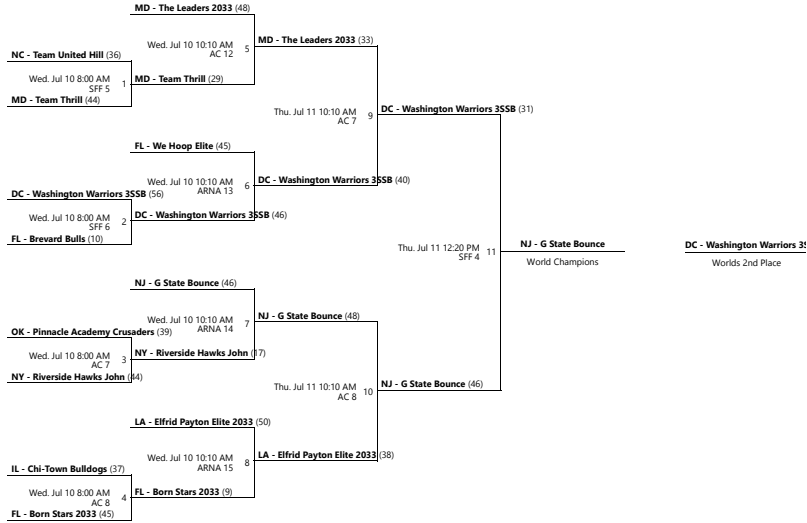

AAU BOYS WORLD CHAMPIONSHIPS (JULY 8-11)
BOYS 9U/3RD GRADE D1 WORLD CHAMPIONSHIP
Jul 8-11, 2024