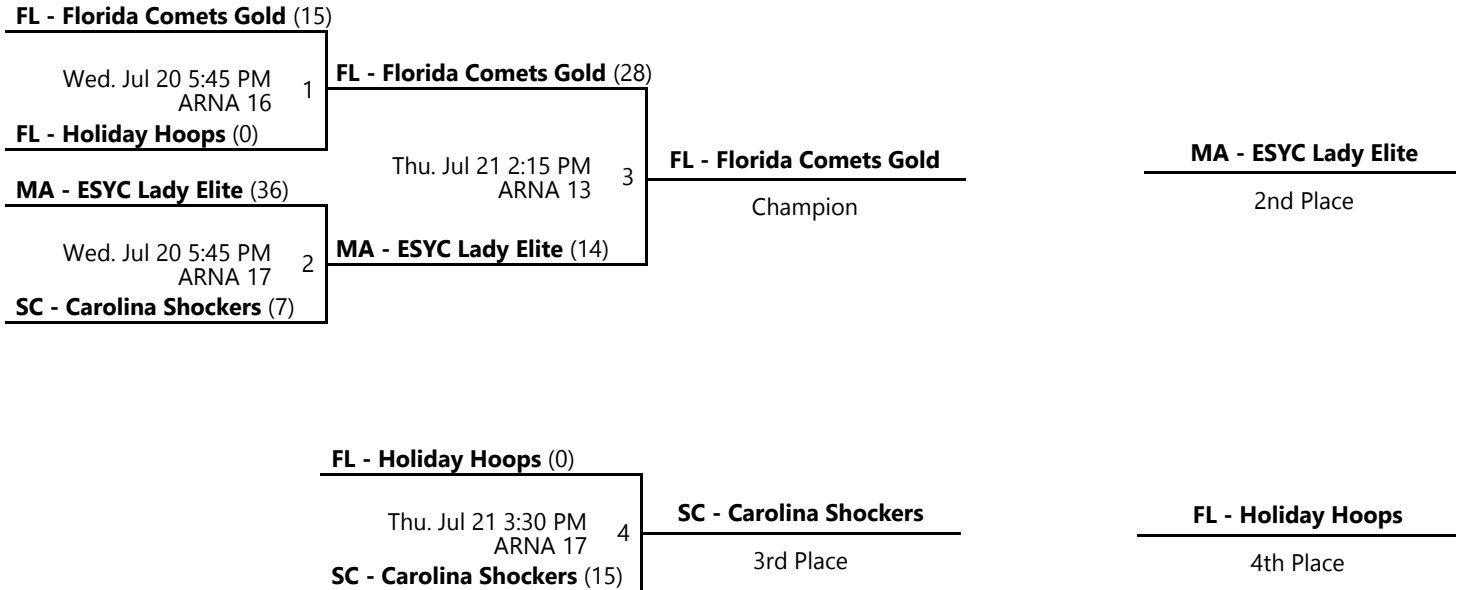

Date	Time	Venue	Court	Home	Away	Score
Mon. 7/18	1:15 PM	ARNA	16	SC - Carolina Shockers	MA - ESYC Lady Elite	15 - 43
Mon. 7/18	2:30 PM	ARNA	16	FL - Florida Comets Gold	FL - Holiday Hoops	15 - 0
Tue. 7/19	3:15 PM	ARNA	15	SC - Carolina Shockers	FL - Holiday Hoops	15 - 0
Tue. 7/19	3:15 PM	ARNA	16	MA - ESYC Lady Elite	FL - Florida Comets Gold	16 - 46
Tue. 7/19	5:45 PM	ARNA	13	MA - ESYC Lady Elite	FL - Holiday Hoops	15 - 0
Tue. 7/19	5:45 PM	ARNA	14	SC - Carolina Shockers	FL - Florida Comets Gold	5 - 35

Venues

ARNA - ESPN - Advent Health Arena

Courts

13 - Court 13
16 - Court 16

14 - Court 14

15 - Court 15

Powered by Exposure Basketball Events

14U & 8TH BOYS AAU WORLD CHAMPIONSHIPS & INTERNATIONALS GIRLS INTERNATIONALS - 5TH/6TH D3 CHAMPIONSHIP

Jul 18-21, 2022

ARNA 13 - ESPN - Advent Health Arena Location 13

ARNA 16 - ESPN - Advent Health Arena Location 16

ARNA 17 - ESPN - Advent Health Arena Location 17

Home (Top), Away (Bottom)

Revised 7/21/2022 3:09 PM - Powered by [Exposure Basketball Events](#)