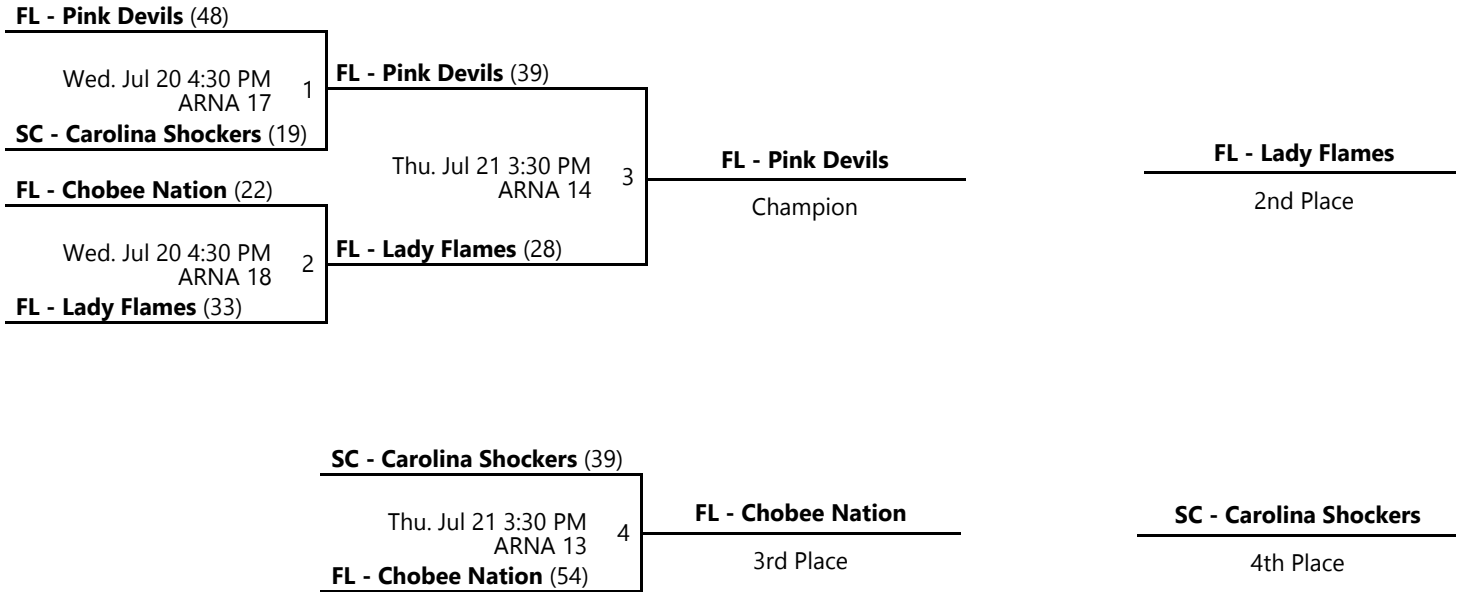

14U & 8TH BOYS AAU WORLD CHAMPIONSHIPS & INTERNATIONALS
GIRLS INTERNATIONALS -
MIDDLE SCHOOL
CHAMPIONSHIP

Jul 18-21, 2022

ARNA 13 - ESPN - Advent Health Arena Location 13
ARNA 14 - ESPN - Advent Health Arena Location 14
ARNA 17 - ESPN - Advent Health Arena Location 17
ARNA 18 - ESPN - Advent Health Arena Location 18

Home (Top), Away (Bottom)

Revised 7/21/2022 4:45 PM - Powered by [Exposure Basketball Events](#)