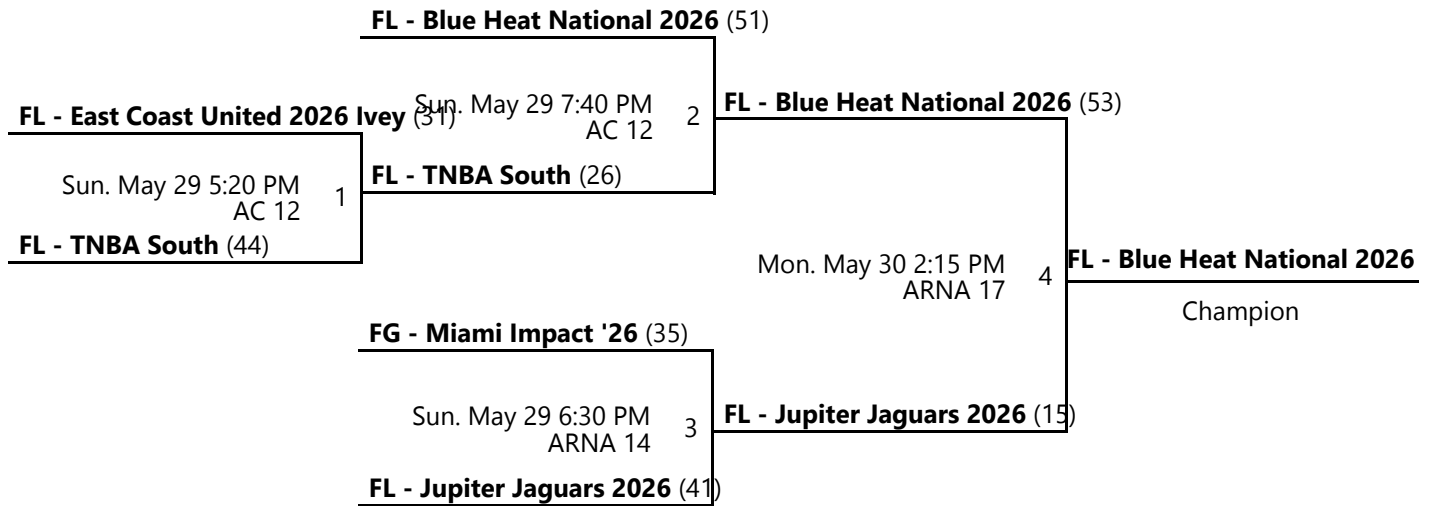

AAU MEMORIAL DAY CLASSIC

May 28-30, 2022

GIRLS 8TH D1

A						
	W	L	PDO	PD	PA	
FL - Blue Heat National 2026	2	0	-	30	57	1st
FG - Miami Impact '26	2	0	-	13	90	2nd
FL - Jupiter Jaguars 2026	1	1	-	-1	72	3rd
FL - East Coast United 2026 Ivey	0	2	-	-18	95	4th
FL - TNBA South	0	2	-	-24	110	5th

Date	Time	Venue	Court	Home	Away	Score
Sat. 5/28	11:30 AM	ARNA	14	FL - Jupiter Jaguars 2026	FL - East Coast United 2026 Ivey	38 - 24
Sat. 5/28	4:10 PM	ARNA	16	FL - TNBA South	FG - Miami Impact '26	37 - 46
Sat. 5/28	6:30 PM	ARNA	17	FL - Blue Heat National 2026	FL - TNBA South	64 - 28
Sun. 5/29	3:00 PM	AC	10	FL - Jupiter Jaguars 2026	FL - Blue Heat National 2026	29 - 48
Sun. 5/29	4:10 PM	AC	11	FL - East Coast United 2026 Ivey	FG - Miami Impact '26	53 - 57

Venues

ARNA - ESPN - Advent Health Arena

AC - ESPN - Athletic Center

Courts

10 - Court 10

11 - Court 11

14 - Court 14

16 - Court 16

17 - Court 17

Powered by Exposure Basketball Events

AAU MEMORIAL DAY CLASSIC GIRLS 8TH D1 CHAMPIONSHIP

May 28-30, 2022

AC 12 - ESPN - Athletic Center Location 12 ARNA 14 - ESPN - Advent Health Arena Location 14
ARNA 17 - ESPN - Advent Health Arena Location 17

Home (Top), Away (Bottom)

Revised 5/30/2022 3:41 PM - Powered by [Exposure Basketball Events](#)