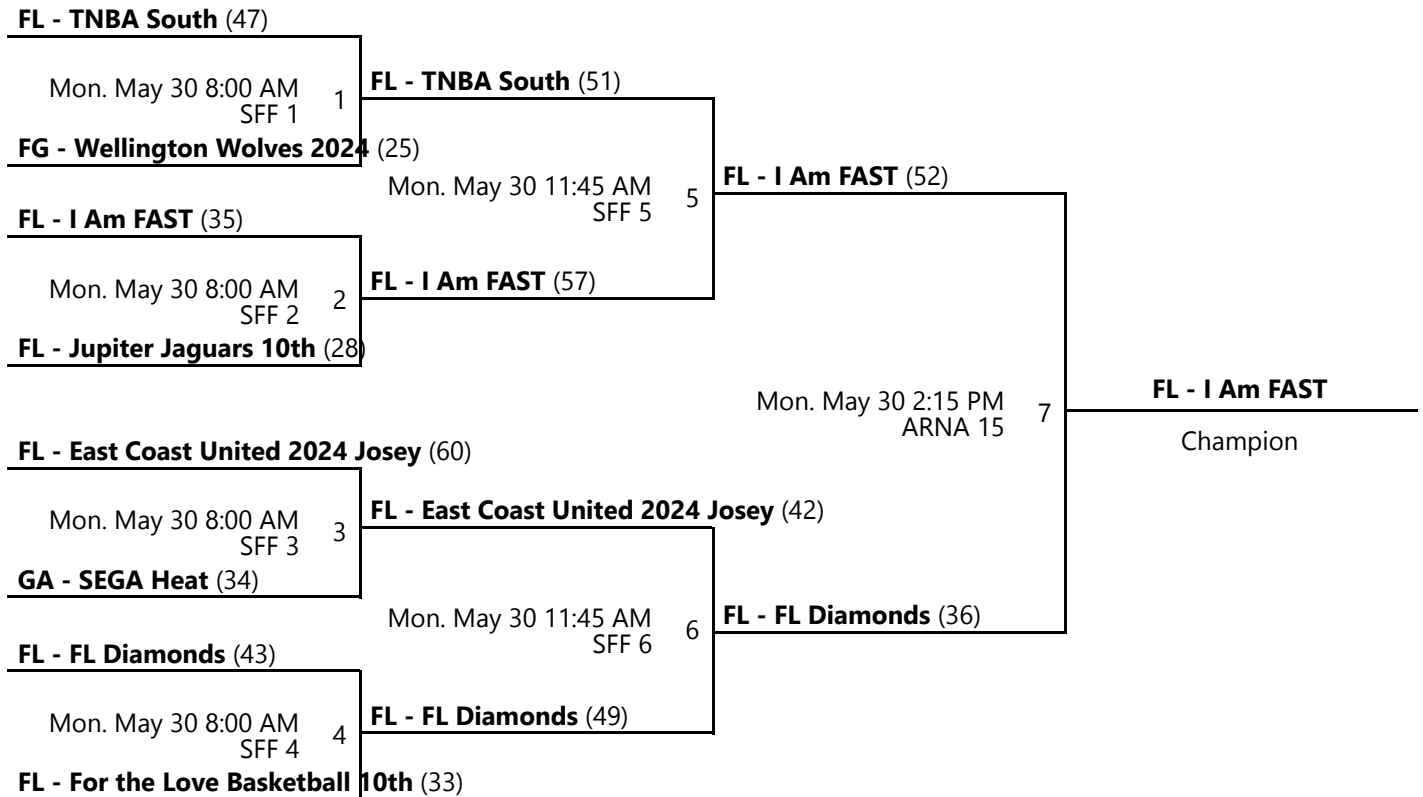

AAU MEMORIAL DAY CLASSIC GIRLS 10TH CHAMPIONSHIP

May 28-30, 2022

ARNA 15 - ESPN - Advent Health Arena Location 15   SFF 1 - ESPN - State Farm Fieldhouse Location 1
SFF 2 - ESPN - State Farm Fieldhouse Location 2   SFF 3 - ESPN - State Farm Fieldhouse Location 3
SFF 4 - ESPN - State Farm Fieldhouse Location 4   SFF 5 - ESPN - State Farm Fieldhouse Location 5
SFF 6 - ESPN - State Farm Fieldhouse Location 6

Home (Top), Away (Bottom)

Revised 5/30/2022 3:29 PM - Powered by [Exposure Basketball Events](#)