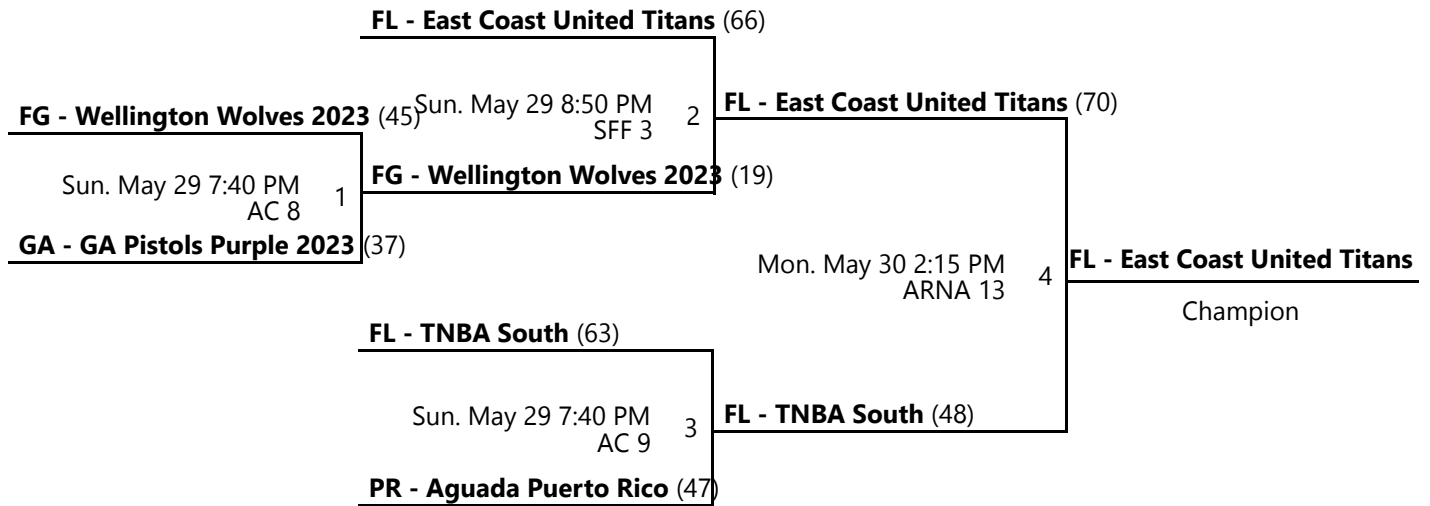

AAU MEMORIAL DAY CLASSIC GIRLS VARSITY GOLD CHAMPIONSHIP

May 28-30, 2022

AC 8 - ESPN - Athletic Center Location 8   AC 9 - ESPN - Athletic Center Location 9

ARNA 13 - ESPN - Advent Health Arena Location 13   SFF 3 - ESPN - State Farm Fieldhouse Location 3

Home (Top), Away (Bottom)

Revised 5/30/2022 3:23 PM - Powered by [Exposure Basketball Events](#)