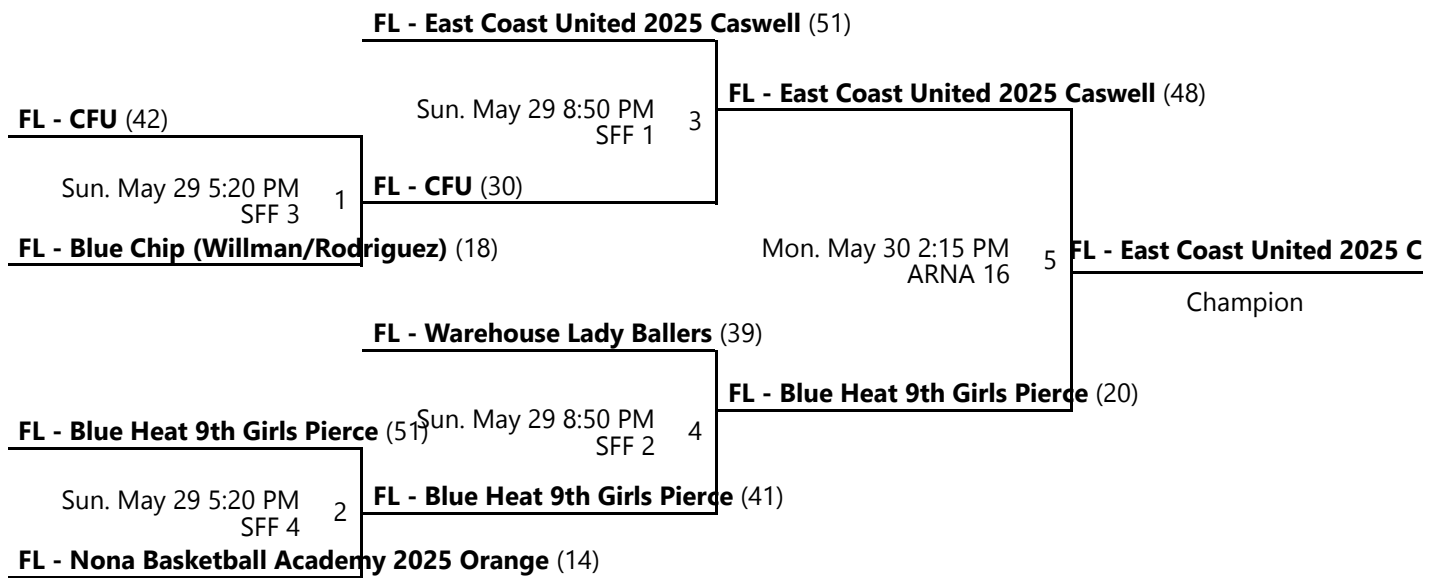

May 28-30, 2022

ARNA 16 - ESPN - Advent Health Arena Location 16 SFF 1 - ESPN - State Farm Fieldhouse Location 1
 SFF 2 - ESPN - State Farm Fieldhouse Location 2 SFF 3 - ESPN - State Farm Fieldhouse Location 3
 SFF 4 - ESPN - State Farm Fieldhouse Location 4