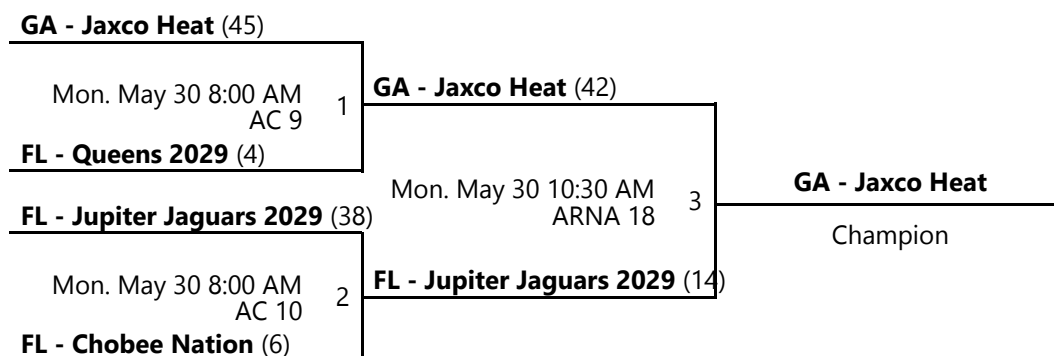

Venues

AC - ESPN - Athletic Center

SFF - ESPN - State Farm Fieldhouse

Courts

3 - Court 3

6 - Court 6

7 - Court 7

Powered by Exposure Basketball Events

AAU MEMORIAL DAY CLASSIC GIRLS 5TH D3 CHAMPIONSHIP

May 28-30, 2022

AC 10 - ESPN - Athletic Center Location 10 AC 9 - ESPN - Athletic Center Location 9
ARNA 18 - ESPN - Advent Health Arena Location 18

Home (Top), Away (Bottom)