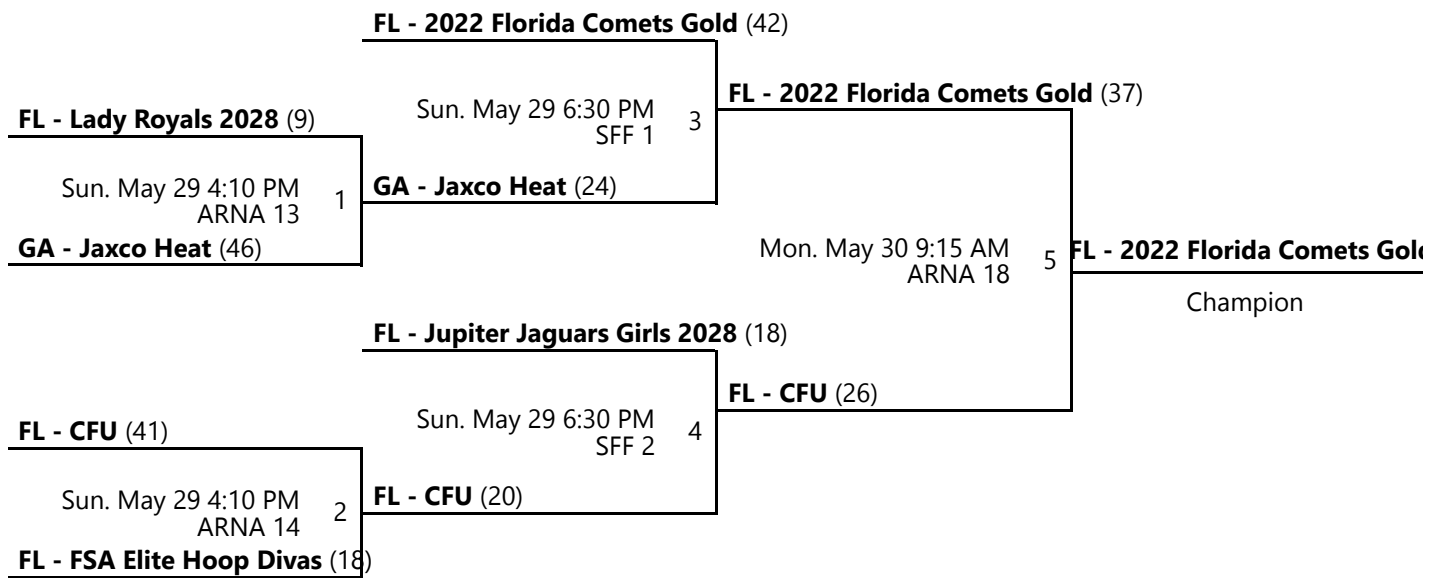

Venues

ARNA - ESPN - Advent Health Arena

Courts

13 - Court 13
17 - Court 17

15 - Court 15

16 - Court 16

Powered by Exposure Basketball Events

AAU MEMORIAL DAY CLASSIC GIRLS 6TH D3 CHAMPIONSHIP

May 28-30, 2022

ARNA 13 - ESPN - Advent Health Arena Location 13 ARNA 14 - ESPN - Advent Health Arena Location 14

ARNA 18 - ESPN - Advent Health Arena Location 18 SFF 1 - ESPN - State Farm Fieldhouse Location 1