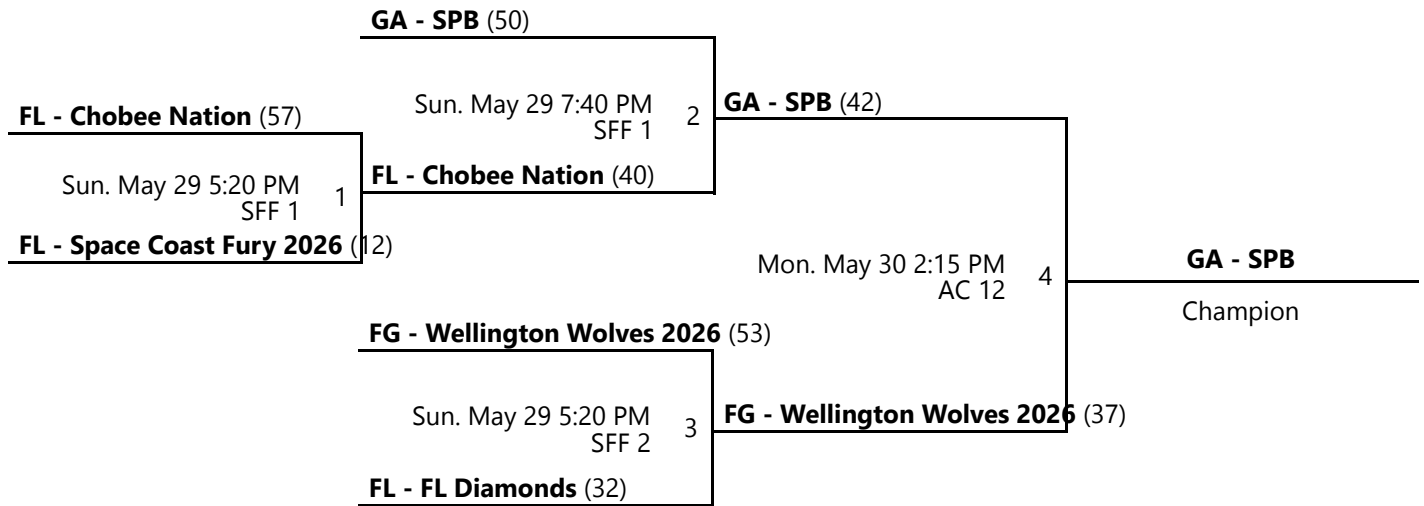

AAU MEMORIAL DAY CLASSIC

May 28-30, 2022

GIRLS 8TH D2-D3

A						
	W	L	PDO	PD	PA	
GA - SPB	2	0	-	30	30	1st
FG - Wellington Wolves 2026	2	0	-	16	43	2nd
FL - FL Diamonds	1	1	-	0	72	3rd
FL - Chobee Nation	0	2	-	-16	96	4th
FL - Space Coast Fury 2026	0	2	-	-30	93	5th

Date	Time	Venue	Court	Home	Away	Score
Sat. 5/28	1:50 PM	ARNA	16	GA - SPB	FL - FL Diamonds	52 - 14
Sat. 5/28	3:00 PM	ARNA	14	FG - Wellington Wolves 2026	FL - Space Coast Fury 2026	58 - 1
Sat. 5/28	5:20 PM	ARNA	14	FL - Chobee Nation	GA - SPB	16 - 53
Sun. 5/29	3:00 PM	AC	12	FG - Wellington Wolves 2026	FL - Chobee Nation	43 - 42
Sun. 5/29	3:00 PM	ARNA	13	FL - Space Coast Fury 2026	FL - FL Diamonds	20 - 35

Venues

ARNA - ESPN - Advent Health Arena

AC - ESPN - Athletic Center

Courts

12 - Court 12

13 - Court 13

14 - Court 14

16 - Court 16

Powered by Exposure Basketball Events

AAU MEMORIAL DAY CLASSIC GIRLS 8TH D2-D3 CHAMPIONSHIP

May 28-30, 2022

AC 12 - ESPN - Athletic Center Location 12 SFF 1 - ESPN - State Farm Fieldhouse Location 1
SFF 2 - ESPN - State Farm Fieldhouse Location 2

Home (Top), Away (Bottom)

Revised 5/30/2022 3:49 PM - Powered by Exposure Basketball Events