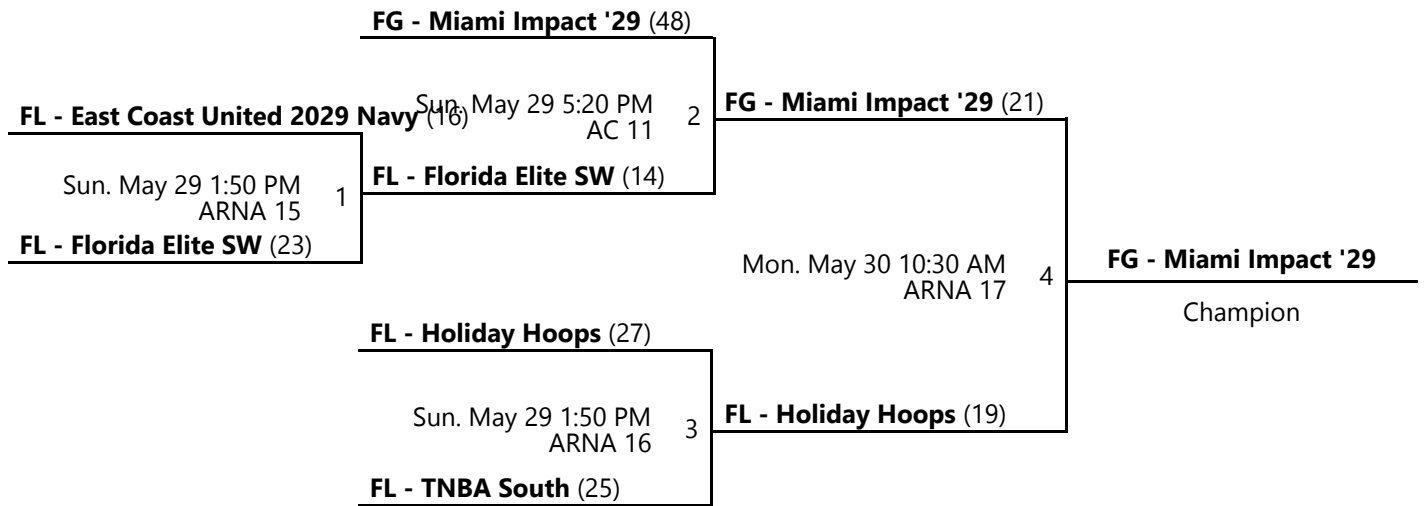

Date	Time	Venue	Court	Home	Away	Score
Sat. 5/28	8:00 AM	AC	9	FG - Miami Impact '29	FL - East Coast United 2029 Navy	35 - 13
Sat. 5/28	1:50 PM	SFF	4	FL - Florida Elite SW	FL - Holiday Hoops	6 - 32
Sat. 5/28	5:20 PM	SFF	1	FL - Holiday Hoops	FL - TNBA South	23 - 22
Sun. 5/29	9:10 AM	ARNA	16	FL - East Coast United 2029 Navy	FL - TNBA South	11 - 38
Sun. 5/29	9:10 AM	ARNA	17	FG - Miami Impact '29	FL - Florida Elite SW	41 - 8

Venues

ARNA - ESPN - Advent Health Arena

AC - ESPN - Athletic Center

SFF - ESPN - State Farm Fieldhouse

Courts

1 - Court 1
16 - Court 16

4 - Court 4
17 - Court 17

9 - Court 9

Powered by Exposure Basketball Events

AAU MEMORIAL DAY CLASSIC GIRLS 5TH D1-D2 CHAMPIONSHIP

May 28-30, 2022

AC 11 - ESPN - Athletic Center Location 11 ARNA 15 - ESPN - Advent Health Arena Location 15
 ARNA 16 - ESPN - Advent Health Arena Location 16 ARNA 17 - ESPN - Advent Health Arena Location 17