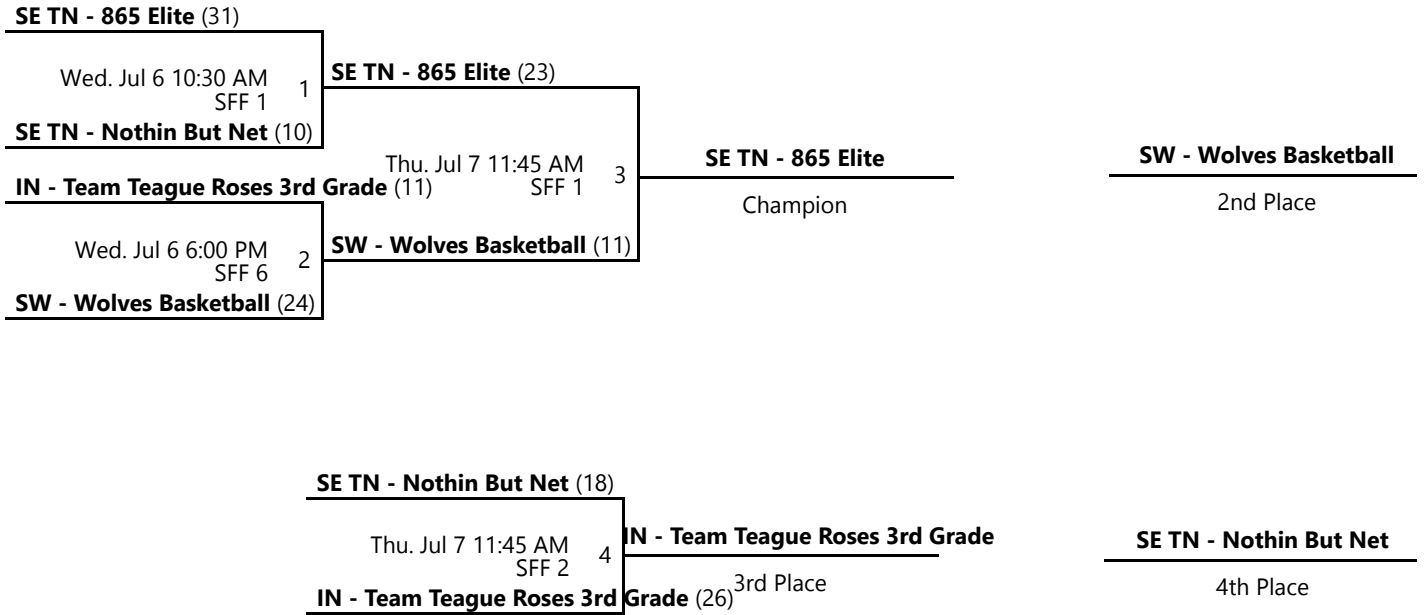

| Date     | Time     | Venue | Court | Home                                    | Away                          | Score   |
|----------|----------|-------|-------|---|-------------------------------|---------|
| Mon. 7/4 | 2:15 PM  | SFF   | 3     | <b>IN - Team Teague Roses 3rd Grade</b> | SE TN - Nothin But Net        | 18 - 7  |
| Mon. 7/4 | 2:15 PM  | SFF   | 4     | <b>SE TN - 865 Elite</b>                | SW - Wolves Basketball        | 32 - 22 |
| Tue. 7/5 | 8:00 AM  | SFF   | 6     | IN - Team Teague Roses 3rd Grade        | <b>SE TN - 865 Elite</b>      | 12 - 37 |
| Tue. 7/5 | 9:15 AM  | SFF   | 2     | SE TN - Nothin But Net                  | <b>SW - Wolves Basketball</b> | 9 - 24  |
| Tue. 7/5 | 11:45 AM | SFF   | 5     | <b>IN - Team Teague Roses 3rd Grade</b> | SW - Wolves Basketball        | 16 - 9  |
| Tue. 7/5 | 11:45 AM | SFF   | 6     | <b>SE TN - 865 Elite</b>                | SE TN - Nothin But Net        | 36 - 8  |

### Courts

2 - Court 2

5 - Court 5

3 - Court 3

6 - Court 6

4 - Court 4

Powered by Exposure Basketball Events

# AAU WORLD CHAMPIONSHIPS - 3RD & 4TH GRADE GIRLS 3RD GRADE GIRLS D1 & D2 CHAMPIONSHIP

Jul 4-7, 2022

SFF 1 - ESPN - State Farm Fieldhouse Location 1  
 SFF 2 - ESPN - State Farm Fieldhouse Location 2  
 SFF 6 - ESPN - State Farm Fieldhouse Location 6