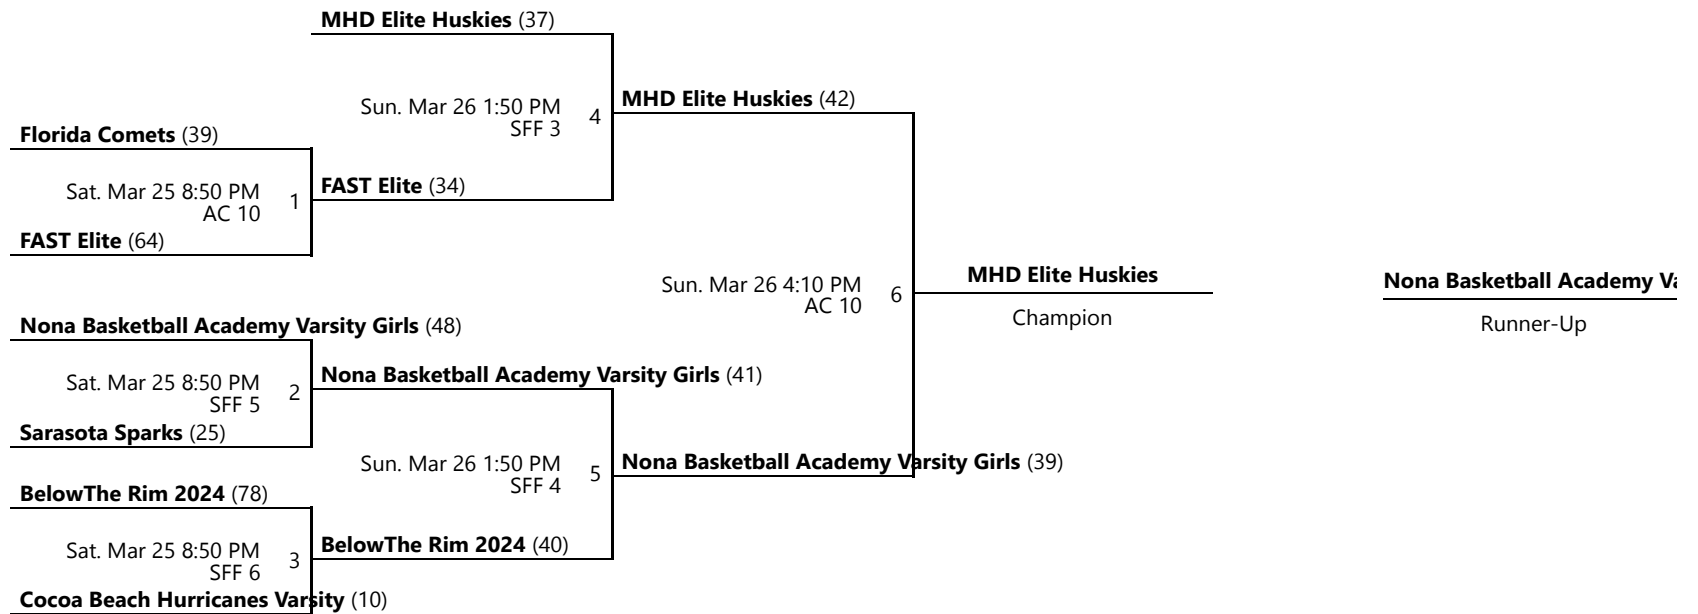

### Venues

AC - ESPN - Athletic Center

SFF - ESPN - State Farm Fieldhouse

### Courts

2 - Court 2

3 - Court 3

7 - Court 7

8 - Court 8

11 - Court 11

12 - Court 12

Powered by Exposure Basketball Events

# AAU SPRING FLING GIRLS VARSITY CHAMPIONSHIP

Mar 24-26, 2023

AC 10 - ESPN - Athletic Center Location 10 SFF 3 - ESPN - State Farm Fieldhouse Location 3  
 SFF 4 - ESPN - State Farm Fieldhouse Location 4 SFF 5 - ESPN - State Farm Fieldhouse Location 5  
 SFF 6 - ESPN - State Farm Fieldhouse Location 6