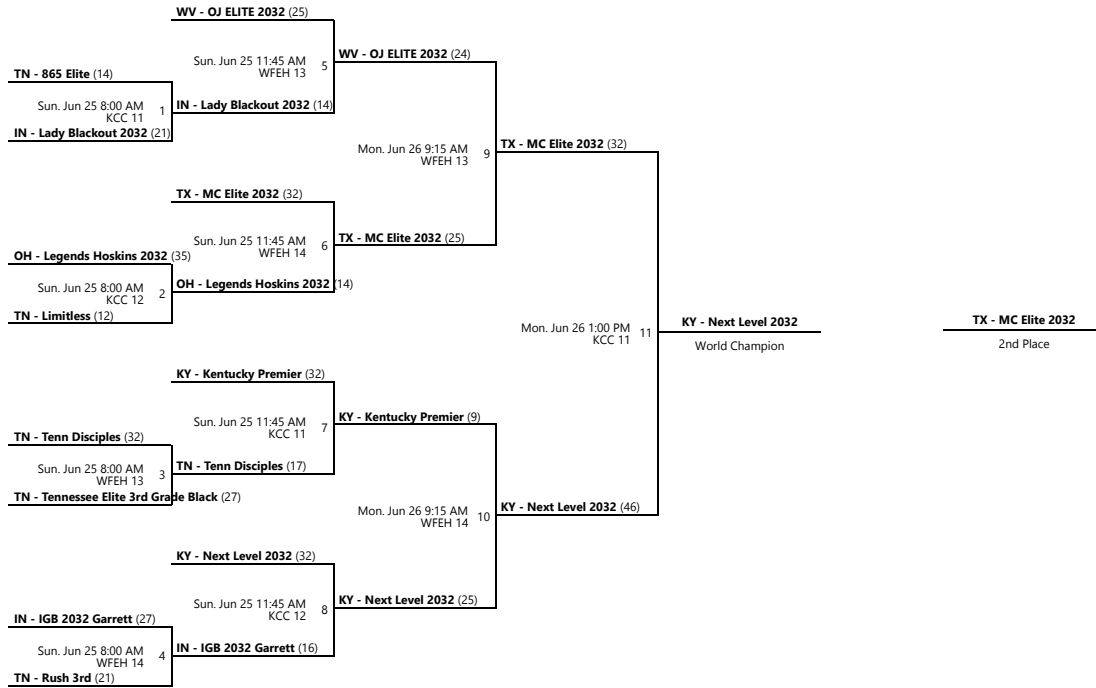

### Courts

11 - Court 11

12 - Court 12

13 - Court 13

14 - Court 14

Powered by Exposure Basketball Events

AAU GIRLS' 2ND - 8TH GRADE WORLD CHAMPIONSHIPS  
3RD GRADE WORLD CHAMPIONSHIP

Jun 22-26, 2023

3rd - 4th Place Bracket

5th - 8th Place Bracket

KCC 11 - Knoxville Convention Center Location 11 KCC 12 - Knoxville Convention Center Location 12  
WFEH 13 - World's Fair Exhibition Hall Location 13 WFEH 14 - World's Fair Exhibition Hall Location 14