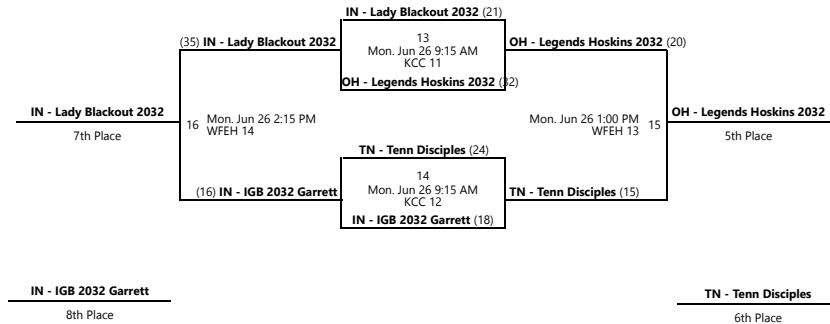

## 3RD GRADE

A					
	W	L	PDO	PD	
WV - OJ ELITE 2032	3	0	-	33	<b>1st</b>
IN - IGB 2032 Garrett	2	1	-	13	<b>2nd</b>
TN - Tenn Disciples	1	2	-	-4	<b>3rd</b>
TN - Limitless	0	3	-	-42	<b>4th</b>

Date	Time	Venue	Court	Home	Away	Score
Fri. 6/23	11:45 AM	KCC	12	<b>WV - OJ ELITE 2032</b>	TN - Limitless	37 - 10
Fri. 6/23	3:30 PM	WFEH	13	IN - IGB 2032 Garrett	<b>WV - OJ ELITE 2032</b>	11 - 14
Fri. 6/23	3:30 PM	WFEH	14	<b>TN - Tenn Disciples</b>	TN - Limitless	25 - 13
Fri. 6/23	6:00 PM	KCC	12	<b>IN - IGB 2032 Garrett</b>	TN - Tenn Disciples	24 - 23
Sat. 6/24	11:30 AM	KCC	11	<b>IN - IGB 2032 Garrett</b>	TN - Limitless	37 - 9
Sat. 6/24	11:30 AM	KCC	12	TN - Tenn Disciples	<b>WV - OJ ELITE 2032</b>	18 - 40

Date	Time	Venue	Court	Home	Away	Score
Fri. 6/23	9:15 AM	KCC	11	<b>KY - Next Level 2032</b>	TN - Tennessee Elite 3rd Grade Black	42 - 10
Fri. 6/23	9:15 AM	KCC	12	<b>TX - MC Elite 2032</b>	IN - Lady Blackout 2032	31 - 15
Fri. 6/23	11:45 AM	WFEH	13	<b>KY - Next Level 2032</b>	TX - MC Elite 2032	29 - 20
Fri. 6/23	1:00 PM	WFEH	13	TN - Tennessee Elite 3rd Grade Black	<b>IN - Lady Blackout 2032</b>	13 - 25
Sat. 6/24	10:15 AM	KCC	11	<b>KY - Next Level 2032</b>	IN - Lady Blackout 2032	34 - 20
Sat. 6/24	10:15 AM	KCC	12	TN - Tennessee Elite 3rd Grade Black	<b>TX - MC Elite 2032</b>	15 - 38

### Courts

11 - Court 11

12 - Court 12

13 - Court 13

14 - Court 14

Powered by Exposure Basketball Events

AAU GIRLS' 2ND - 8TH GRADE WORLD CHAMPIONSHIPS  
3RD GRADE WORLD CHAMPIONSHIP

Jun 22-26, 2023

3rd - 4th Place Bracket

5th - 8th Place Bracket

KCC 11 - Knoxville Convention Center Location 11 KCC 12 - Knoxville Convention Center Location 12  
WFEH 13 - World's Fair Exhibition Hall Location 13 WFEH 14 - World's Fair Exhibition Hall Location 14