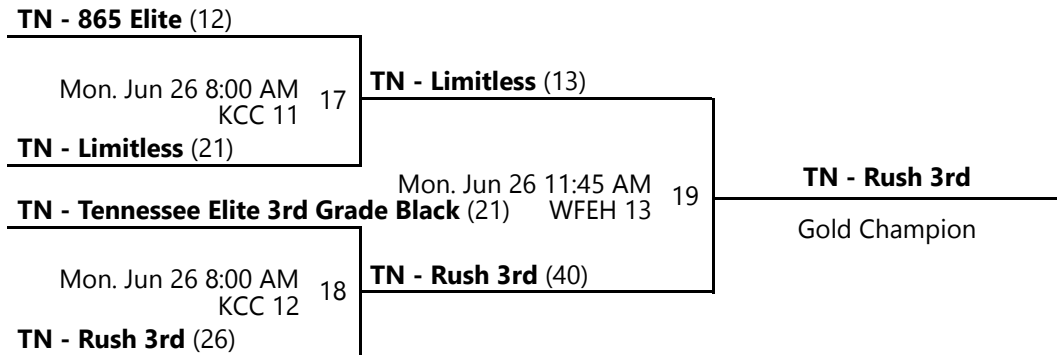

### Courts

11 - Court 11

12 - Court 12

13 - Court 13

14 - Court 14

Powered by Exposure Basketball Events

AAU GIRLS' 2ND - 8TH GRADE WORLD CHAMPIONSHIPS  
3RD GRADE WORLD CHAMPIONSHIP

Jun 22-26, 2023

3rd - 4th Place Bracket

5th - 8th Place Bracket

KCC 11 - Knoxville Convention Center Location 11 KCC 12 - Knoxville Convention Center Location 12  
WFEH 13 - World's Fair Exhibition Hall Location 13 WFEH 14 - World's Fair Exhibition Hall Location 14

# AAU GIRLS' 2ND - 8TH GRADE WORLD CHAMPION 3RD GRADE GOLD CHAMPIONSHIP

Jun 22-26, 2023

KCC 11 - Knoxville Convention Center Location 11

KCC 12 - Knoxville Convention Center Location 12

WFEH 13 - World's Fair Exhibition Hall Location 13