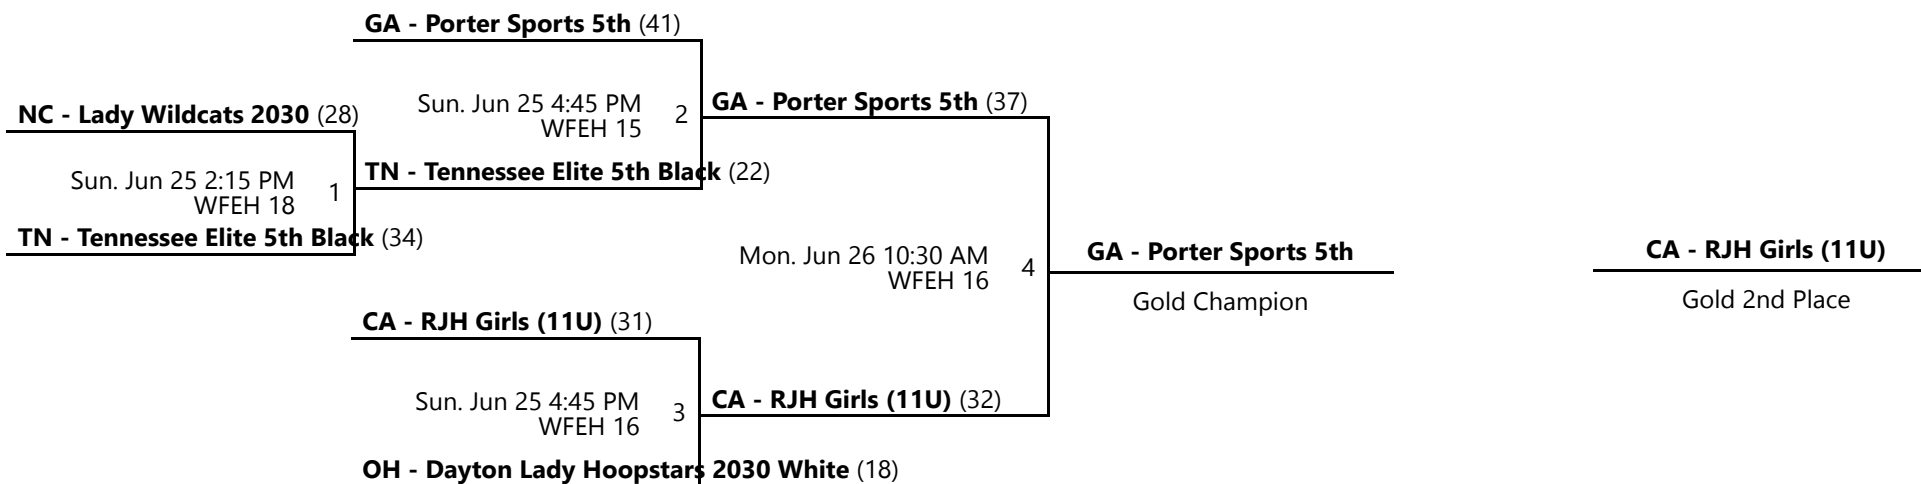

AAU GIRLS' 2ND - 8TH GRADE WORLD CHAMPIONSHIPS 5TH GRADE D2 GOLD CHAMPIONSHIP

Jun 22-26, 2023

WFEH 15 - World's Fair Exhibition Hall Location 15   WFEH 16 - World's Fair Exhibition Hall Location 16

WFEH 18 - World's Fair Exhibition Hall Location 18

Home (Top), Away (Bottom)

Revised 6/26/2023 12:31 PM - Powered by [Exposure Basketball Events](#)