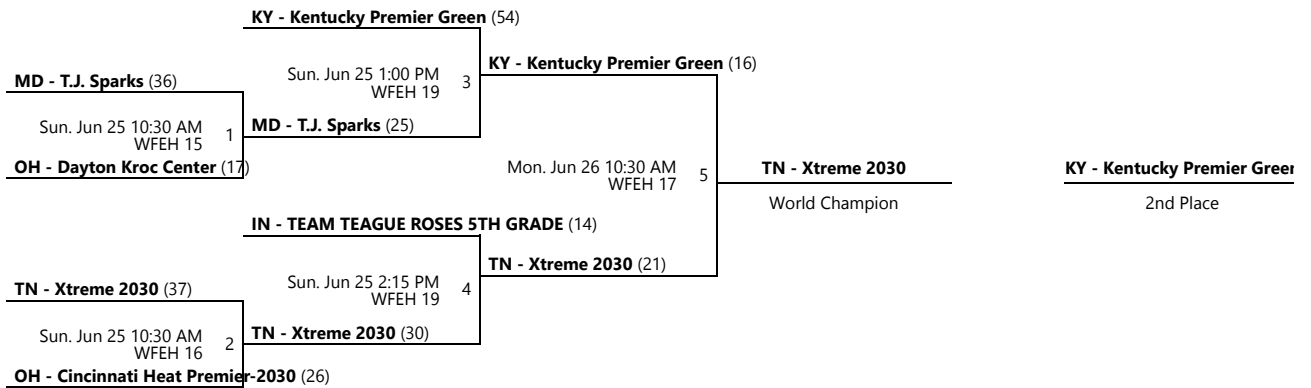

Home (Top), Away (Bottom)

Revised 6/26/2023 12:31 PM - Powered by [Exposure Basketball Events](#)

AAU GIRLS' 2ND - 8TH GRADE WORLD CHAMPIONSHIPS

Jun 22-26, 2023

5TH GRADE D3

A								
				W	L	PDO	PD	
KY - Kentucky Premier Green				4	0	-	60	1st
IN - TEAM TEAGUE ROSES 5TH GRADE				3	1	-	-8	2nd
TN - Xtreme 2030				2	2	-	13	3rd
MD - T.J. Sparks				2	2	-	-7	4th
OH - Dayton Kroc Center				1	3	-	-13	5th
OH - Cincinnati Heat Premier-2030				0	4	-	-45	6th

Date	Time	Venue	Court	Home	Away	Score
Fri. 6/23	8:00 AM	KCC	7	OH - Cincinnati Heat Premier-2030	MD - T.J. Sparks	14 - 25
Fri. 6/23	8:00 AM	KCC	8	TN - Xtreme 2030	KY - Kentucky Premier Green	12 - 31
Fri. 6/23	8:00 AM	KCC	9	OH - Dayton Kroc Center	IN - TEAM TEAGUE ROSES 5TH GRADE	26 - 28
Fri. 6/23	11:45 AM	KCC	1	OH - Cincinnati Heat Premier-2030	TN - Xtreme 2030	20 - 34
Fri. 6/23	11:45 AM	KCC	2	MD - T.J. Sparks	OH - Dayton Kroc Center	34 - 33
Fri. 6/23	11:45 AM	KCC	4	KY - Kentucky Premier Green	IN - TEAM TEAGUE ROSES 5TH GRADE	44 - 21
Sat. 6/24	9:00 AM	WFEH	15	OH - Cincinnati Heat Premier-2030	KY - Kentucky Premier Green	16 - 50
Sat. 6/24	9:00 AM	WFEH	16	MD - T.J. Sparks	IN - TEAM TEAGUE ROSES 5TH GRADE	14 - 18
Sat. 6/24	10:15 AM	WFEH	19	TN - Xtreme 2030	OH - Dayton Kroc Center	41 - 21
Sat. 6/24	11:30 AM	WFEH	18	MD - T.J. Sparks	KY - Kentucky Premier Green	12 - 47
Sat. 6/24	12:45 PM	WFEH	16	OH - Cincinnati Heat Premier-2030	OH - Dayton Kroc Center	19 - 24
Sat. 6/24	12:45 PM	WFEH	15	TN - Xtreme 2030	IN - TEAM TEAGUE ROSES 5TH GRADE	28 - 29

AAU GIRLS' 2ND - 8TH GRADE WORLD CHAMPIONSHIPS 5TH GRADE D3 WORLD CHAMPIONSHIP

Jun 22-26, 2023

3rd - 6th Place Brackets

WFEH 15 - World's Fair Exhibition Hall Location 15 WFEH 16 - World's Fair Exhibition Hall Location 16
 WFEH 17 - World's Fair Exhibition Hall Location 17 WFEH 18 - World's Fair Exhibition Hall Location 18
 WFEH 19 - World's Fair Exhibition Hall Location 19