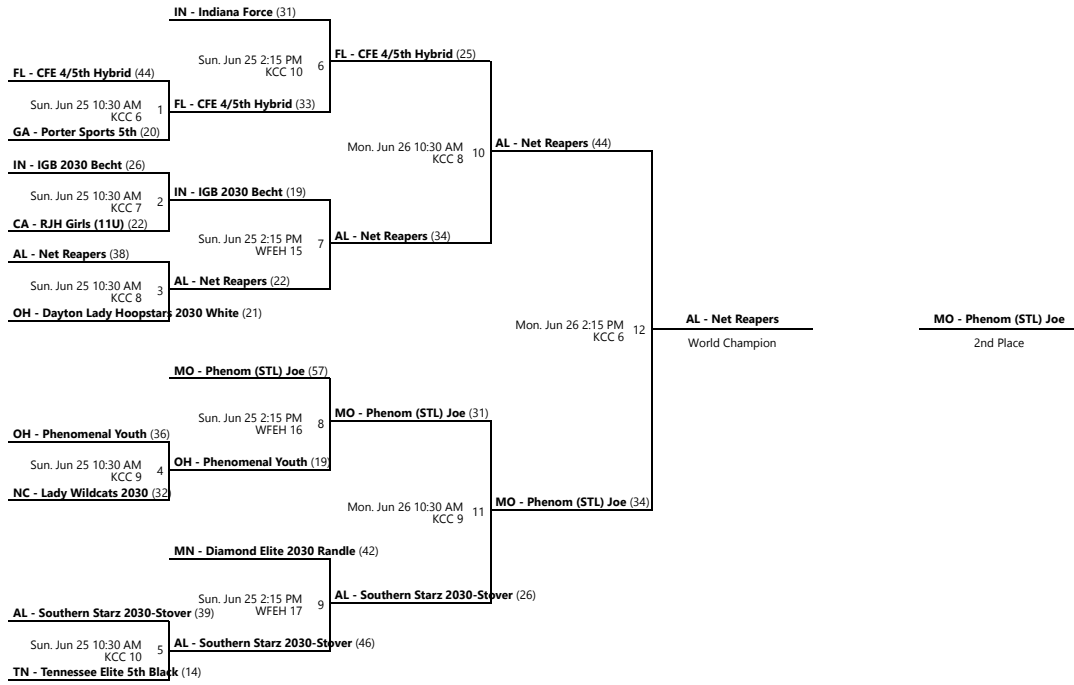

Venues

KCC - Knoxville Convention Center

WFEH - World's Fair Exhibition Hall

Courts

1 - Court 1
4 - Court 4
8 - Court 8
15 - Court 15
18 - Court 18

2 - Court 2
5 - Court 5
9 - Court 9
16 - Court 16

3 - Court 3
6 - Court 6
10 - Court 10
17 - Court 17

Powered by Exposure Basketball Events

AAU GIRLS' 2ND - 8TH GRADE WORLD CHAMPIONSHIPS 5TH GRADE D2 WORLD CHAMPIONSHIP

Jun 22-26, 2023

3rd - 4th Place Bracket

5th - 8th Place Bracket

KCC 10 - Knoxville Convention Center Location 10 KCC 6 - Knoxville Convention Center Location 6
 KCC 7 - Knoxville Convention Center Location 7 KCC 8 - Knoxville Convention Center Location 8
 KCC 9 - Knoxville Convention Center Location 9 WFEH 15 - World's Fair Exhibition Hall Location 15
 WFEH 16 - World's Fair Exhibition Hall Location 16 WFEH 17 - World's Fair Exhibition Hall Location 17