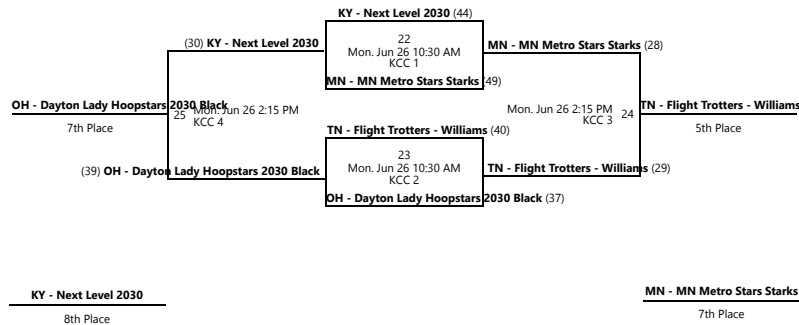

Date	Time	Venue	Court	Home	Away	Score
Fri. 6/23	8:00 AM	KCC	10	IN - IGB 2030 Shade	TN - Tennessee Team Pride Black 30'	51 - 21
Fri. 6/23	9:15 AM	KCC	10	TX - MC Elite 2030	WA - LOCALHOOPS 11u Gold	22 - 35
Fri. 6/23	10:30 AM	KCC	8	TN - Tennessee Team Pride Black 30'	SC- Palmetto Pressure 2030	44 - 37
Fri. 6/23	11:45 AM	KCC	9	IN - IGB 2030 Shade	TX - MC Elite 2030	41 - 23
Fri. 6/23	1:00 PM	KCC	9	WA - LOCALHOOPS 11u Gold	SC- Palmetto Pressure 2030	41 - 49
Sat. 6/24	9:00 AM	WFEH	18	IN - IGB 2030 Shade	SC- Palmetto Pressure 2030	47 - 33
Sat. 6/24	9:00 AM	WFEH	19	TN - Tennessee Team Pride Black 30'	WA - LOCALHOOPS 11u Gold	41 - 27
Sat. 6/24	11:30 AM	WFEH	15	IN - IGB 2030 Shade	WA - LOCALHOOPS 11u Gold	36 - 22
Sat. 6/24	11:30 AM	WFEH	16	TX - MC Elite 2030	SC- Palmetto Pressure 2030	41 - 24
Sat. 6/24	2:00 PM	WFEH	19	TN - Tennessee Team Pride Black 30'	TX - MC Elite 2030	48 - 34

Powered by Exposure Basketball Events

AAU GIRLS' 2ND - 8TH GRADE WORLD CHAMPIONSHIPS 5TH GRADE D1 WORLD CHAMPIONSHIP

Jun 22-26, 2023

3rd - 4th Place Bracket

5th - 8th Place Bracket

- KCC 1 - Knoxville Convention Center Location 1
- KCC 10 - Knoxville Convention Center Location 10
- KCC 2 - Knoxville Convention Center Location 2
- KCC 3 - Knoxville Convention Center Location 3
- KCC 4 - Knoxville Convention Center Location 4
- KCC 5 - Knoxville Convention Center Location 5
- KCC 6 - Knoxville Convention Center Location 6
- KCC 7 - Knoxville Convention Center Location 7
- KCC 8 - Knoxville Convention Center Location 8
- KCC 9 - Knoxville Convention Center Location 9

AAU GIRLS' 2ND - 8TH GRADE WORLD CHAMPIONSHIPS 5TH GRADE D1 GOLD CHAMPIONSHIP

Jun 22-26, 2023

KCC 1 - Knoxville Convention Center Location 1 KCC 2 - Knoxville Convention Center Location 2
 KCC 3 - Knoxville Convention Center Location 3 KCC 4 - Knoxville Convention Center Location 4
 KCC 5 - Knoxville Convention Center Location 5 KCC 6 - Knoxville Convention Center Location 6
 KCC 7 - Knoxville Convention Center Location 7