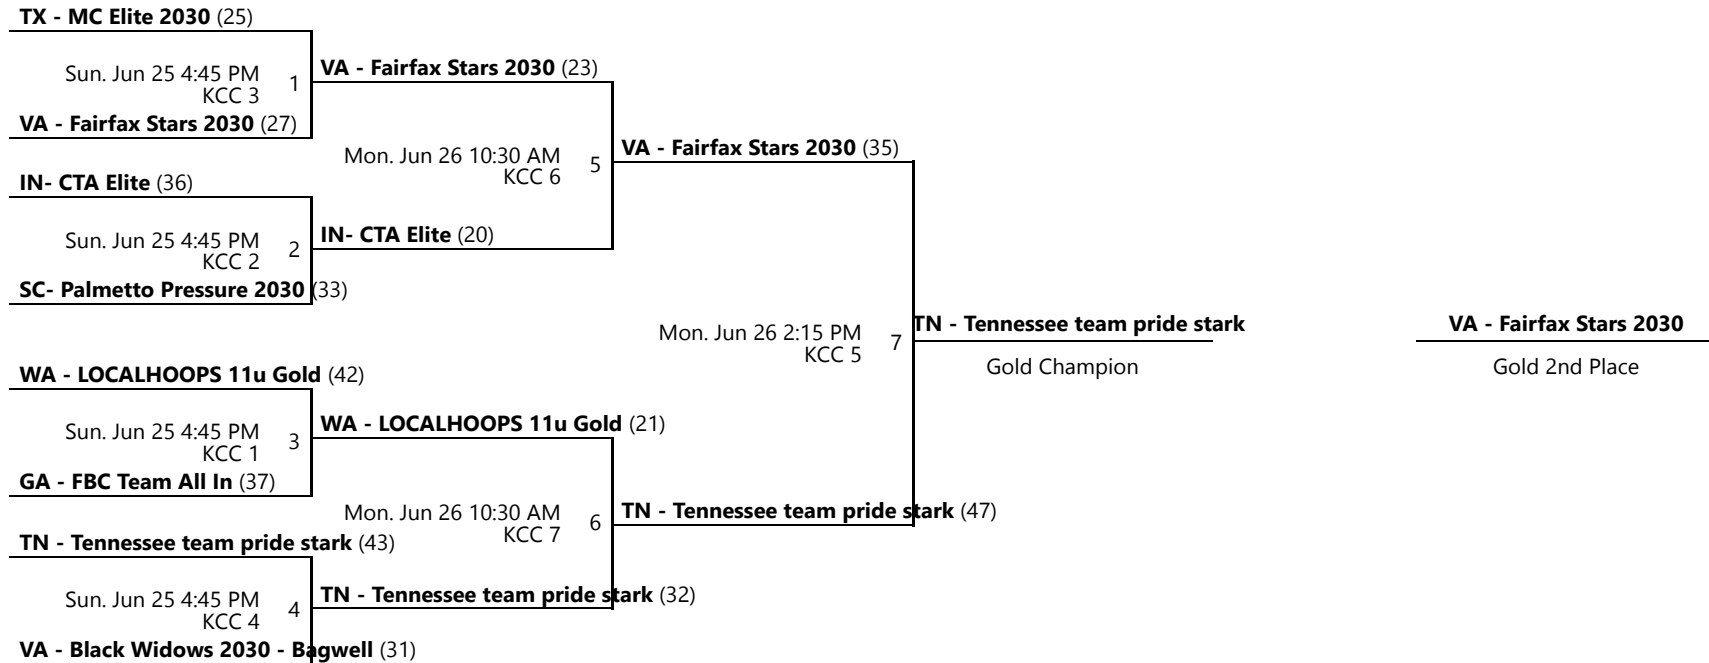

Powered by Exposure Basketball Events

AAU GIRLS' 2ND - 8TH GRADE WORLD CHAMPIONSHIPS 5TH GRADE D1 WORLD CHAMPIONSHIP

Jun 22-26, 2023

3rd - 4th Place Bracket

5th - 8th Place Bracket

- KCC 1 - Knoxville Convention Center Location 1
- KCC 10 - Knoxville Convention Center Location 10
- KCC 2 - Knoxville Convention Center Location 2
- KCC 3 - Knoxville Convention Center Location 3
- KCC 4 - Knoxville Convention Center Location 4
- KCC 5 - Knoxville Convention Center Location 5
- KCC 6 - Knoxville Convention Center Location 6
- KCC 7 - Knoxville Convention Center Location 7
- KCC 8 - Knoxville Convention Center Location 8
- KCC 9 - Knoxville Convention Center Location 9

AAU GIRLS' 2ND - 8TH GRADE WORLD CHAMPIONSHIPS 5TH GRADE D1 GOLD CHAMPIONSHIP

Jun 22-26, 2023

KCC 1 - Knoxville Convention Center Location 1 KCC 2 - Knoxville Convention Center Location 2
 KCC 3 - Knoxville Convention Center Location 3 KCC 4 - Knoxville Convention Center Location 4
 KCC 5 - Knoxville Convention Center Location 5 KCC 6 - Knoxville Convention Center Location 6
 KCC 7 - Knoxville Convention Center Location 7