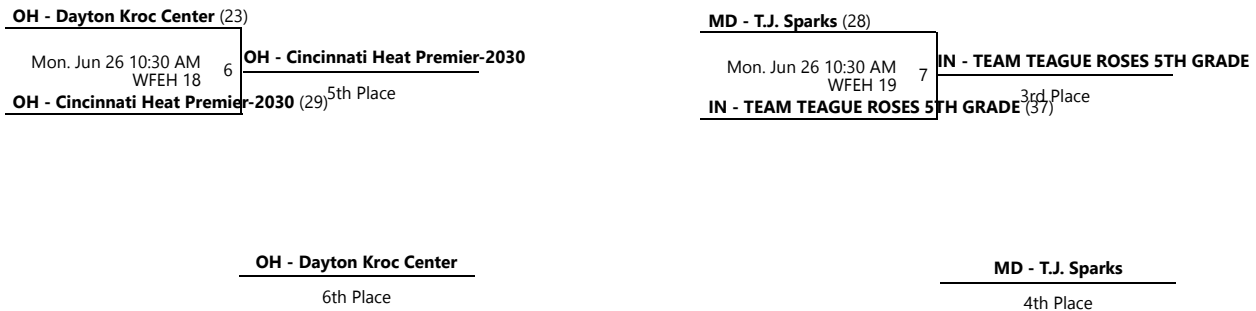

Home (Top), Away (Bottom)

Revised 6/26/2023 12:31 PM - Powered by [Exposure Basketball Events](#)

AAU GIRLS' 2ND - 8TH GRADE WORLD CHAMPIONSHIPS

Jun 22-26, 2023

5TH GRADE D3

A								
				W	L	PDO	PD	
KY - Kentucky Premier Green				4	0	-	60	1st
IN - TEAM TEAGUE ROSES 5TH GRADE				3	1	-	-8	2nd
TN - Xtreme 2030				2	2	-	13	3rd
MD - T.J. Sparks				2	2	-	-7	4th
OH - Dayton Kroc Center				1	3	-	-13	5th
OH - Cincinnati Heat Premier-2030				0	4	-	-45	6th

Date	Time	Venue	Court	Home	Away	Score
Fri. 6/23	8:00 AM	KCC	7	OH - Cincinnati Heat Premier-2030	MD - T.J. Sparks	14 - 25
Fri. 6/23	8:00 AM	KCC	8	TN - Xtreme 2030	KY - Kentucky Premier Green	12 - 31
Fri. 6/23	8:00 AM	KCC	9	OH - Dayton Kroc Center	IN - TEAM TEAGUE ROSES 5TH GRADE	26 - 28
Fri. 6/23	11:45 AM	KCC	1	OH - Cincinnati Heat Premier-2030	TN - Xtreme 2030	20 - 34
Fri. 6/23	11:45 AM	KCC	2	MD - T.J. Sparks	OH - Dayton Kroc Center	34 - 33
Fri. 6/23	11:45 AM	KCC	4	KY - Kentucky Premier Green	IN - TEAM TEAGUE ROSES 5TH GRADE	44 - 21
Sat. 6/24	9:00 AM	WFEH	15	OH - Cincinnati Heat Premier-2030	KY - Kentucky Premier Green	16 - 50
Sat. 6/24	9:00 AM	WFEH	16	MD - T.J. Sparks	IN - TEAM TEAGUE ROSES 5TH GRADE	14 - 18
Sat. 6/24	10:15 AM	WFEH	19	TN - Xtreme 2030	OH - Dayton Kroc Center	41 - 21
Sat. 6/24	11:30 AM	WFEH	18	MD - T.J. Sparks	KY - Kentucky Premier Green	12 - 47
Sat. 6/24	12:45 PM	WFEH	16	OH - Cincinnati Heat Premier-2030	OH - Dayton Kroc Center	19 - 24
Sat. 6/24	12:45 PM	WFEH	15	TN - Xtreme 2030	IN - TEAM TEAGUE ROSES 5TH GRADE	28 - 29

AAU GIRLS' 2ND - 8TH GRADE WORLD CHAMPIONSHIPS 5TH GRADE D3 WORLD CHAMPIONSHIP

Jun 22-26, 2023

3rd - 6th Place Brackets

WFEH 15 - World's Fair Exhibition Hall Location 15 WFEH 16 - World's Fair Exhibition Hall Location 16
 WFEH 17 - World's Fair Exhibition Hall Location 17 WFEH 18 - World's Fair Exhibition Hall Location 18
 WFEH 19 - World's Fair Exhibition Hall Location 19