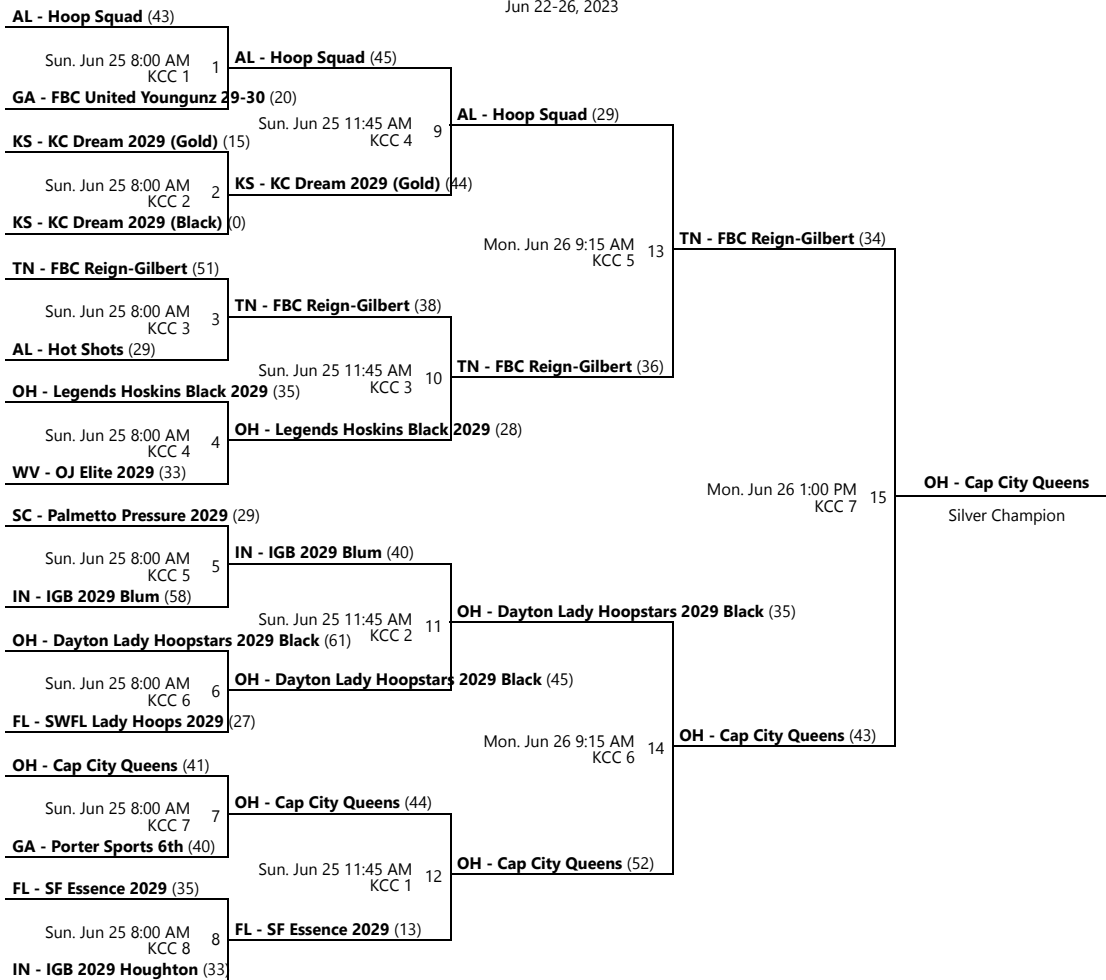

AAU GIRLS' 2ND - 8TH GRADE WORLD CHAMPIONSHIPS 6TH GRADE D1 SILVER CHAMPIONSHIP

Jun 22-26, 2023

Consolation Games

GA - FBC United Youngunz 29-30 (0)

16
Mon. Jun 26 1:00 PM
KCC 6

KS - KC Dream 2029 (Black) (0)

AL - Hot Shots (0)

17
Mon. Jun 26 1:00 PM
KCC 8

WV - OJ Elite 2029 (15)

SC - Palmetto Pressure 2029 (45)

18
Mon. Jun 26 1:00 PM
KCC 9

FL - SWFL Lady Hoops 2029 (20)

GA - Porter Sports 6th (42)

19
Mon. Jun 26 1:00 PM
KCC 10

IN - IGB 2029 Houghton (28)

KCC 1 - Knoxville Convention Center Location 1   KCC 10 - Knoxville Convention Center Location 10
KCC 2 - Knoxville Convention Center Location 2   KCC 3 - Knoxville Convention Center Location 3
KCC 4 - Knoxville Convention Center Location 4   KCC 5 - Knoxville Convention Center Location 5
KCC 6 - Knoxville Convention Center Location 6   KCC 7 - Knoxville Convention Center Location 7
KCC 8 - Knoxville Convention Center Location 8   KCC 9 - Knoxville Convention Center Location 9

Home (Top), Away (Bottom)

Revised 6/26/2023 2:01 PM - Powered by [Exposure Basketball Events](#)