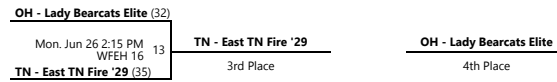

Date	Time	Venue	Court	Home	Away	Score
Fri. 6/23	10:30 AM	KCC	10	TN - XTREME 2029	GA - Zone6Celtics	32 - 34
Fri. 6/23	1:00 PM	KCC	1	AL - Southern Starz 2029-Stover	OH - Cincinnati Heat Premier-2029	35 - 6
Fri. 6/23	1:00 PM	KCC	2	KY - NKYPrimetime 2029	TN - XTREME 2029	28 - 45
Fri. 6/23	3:30 PM	KCC	7	AL - Southern Starz 2029-Stover	KY - NKYPrimetime 2029	60 - 15
Fri. 6/23	3:30 PM	KCC	8	OH - Cincinnati Heat Premier-2029	GA - Zone6Celtics	12 - 45
Sat. 6/24	12:45 PM	WFEH	19	AL - Southern Starz 2029-Stover	TN - XTREME 2029	41 - 15
Sat. 6/24	2:00 PM	KCC	3	OH - Cincinnati Heat Premier-2029	TN - XTREME 2029	39 - 37
Sat. 6/24	2:00 PM	WFEH	15	KY - NKYPrimetime 2029	GA - Zone6Celtics	22 - 47
Sat. 6/24	4:30 PM	KCC	1	AL - Southern Starz 2029-Stover	GA - Zone6Celtics	33 - 42
Sat. 6/24	5:45 PM	KCC	1	OH - Cincinnati Heat Premier-2029	KY - NKYPrimetime 2029	37 - 28

Powered by Exposure Basketball Events

AAU GIRLS' 2ND - 8TH GRADE WORLD CHAMPIONSHIPS
6TH GRADE D2 WORLD CHAMPIONSHIP

Jun 22-26, 2023

3rd - 4th Place Bracket

5th - 8th Place Bracket

KCC 10 - Knoxville Convention Center Location 10 KCC 9 - Knoxville Convention Center Location 9
WFEH 15 - World's Fair Exhibition Hall Location 15 WFEH 16 - World's Fair Exhibition Hall Location 16
WFEH 17 - World's Fair Exhibition Hall Location 17 WFEH 18 - World's Fair Exhibition Hall Location 18
WFEH 19 - World's Fair Exhibition Hall Location 19