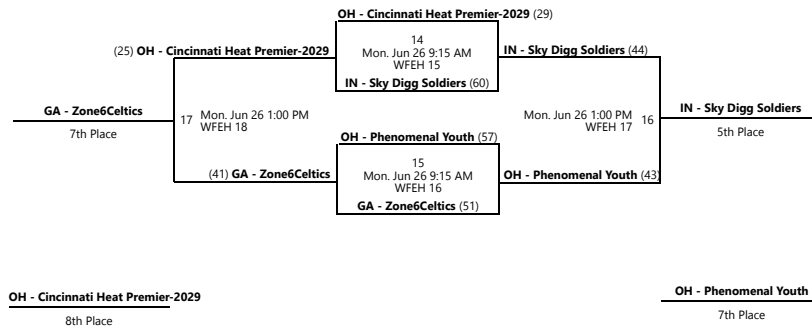

Date	Time	Venue	Court	Home	Away	Score
Fri. 6/23	10:30 AM	KCC	10	TN - XTREME 2029	GA - Zone6Celtics	32 - 34
Fri. 6/23	1:00 PM	KCC	1	AL - Southern Starz 2029-Stover	OH - Cincinnati Heat Premier-2029	35 - 6
Fri. 6/23	1:00 PM	KCC	2	KY - NKYPrimetime 2029	TN - XTREME 2029	28 - 45
Fri. 6/23	3:30 PM	KCC	7	AL - Southern Starz 2029-Stover	KY - NKYPrimetime 2029	60 - 15
Fri. 6/23	3:30 PM	KCC	8	OH - Cincinnati Heat Premier-2029	GA - Zone6Celtics	12 - 45
Sat. 6/24	12:45 PM	WFEH	19	AL - Southern Starz 2029-Stover	TN - XTREME 2029	41 - 15
Sat. 6/24	2:00 PM	KCC	3	OH - Cincinnati Heat Premier-2029	TN - XTREME 2029	39 - 37
Sat. 6/24	2:00 PM	WFEH	15	KY - NKYPrimetime 2029	GA - Zone6Celtics	22 - 47
Sat. 6/24	4:30 PM	KCC	1	AL - Southern Starz 2029-Stover	GA - Zone6Celtics	33 - 42
Sat. 6/24	5:45 PM	KCC	1	OH - Cincinnati Heat Premier-2029	KY - NKYPrimetime 2029	37 - 28

Venues

KCC - Knoxville Convention Center

WFEH - World's Fair Exhibition Hall

Courts

1 - Court 1
6 - Court 6
9 - Court 9
16 - Court 16

2 - Court 2
7 - Court 7
10 - Court 10
17 - Court 17

3 - Court 3
8 - Court 8
15 - Court 15
19 - Court 19

Powered by Exposure Basketball Events

AAU GIRLS' 2ND - 8TH GRADE WORLD CHAMPIONSHIPS
6TH GRADE D2 WORLD CHAMPIONSHIP

Jun 22-26, 2023

3rd - 4th Place Bracket

5th - 8th Place Bracket

KCC 10 - Knoxville Convention Center Location 10 KCC 9 - Knoxville Convention Center Location 9
WFEH 15 - World's Fair Exhibition Hall Location 15 WFEH 16 - World's Fair Exhibition Hall Location 16
WFEH 17 - World's Fair Exhibition Hall Location 17 WFEH 18 - World's Fair Exhibition Hall Location 18
WFEH 19 - World's Fair Exhibition Hall Location 19

AAU GIRLS' 2ND - 8TH GRADE WORLD CHAMPIONSHIPS 6TH GRADE D2 GOLD CHAMPIONSHIP

Jun 22-26, 2023

WFEH 15 - World's Fair Exhibition Hall Location 15 WFEH 16 - World's Fair Exhibition Hall Location 16
WFEH 17 - World's Fair Exhibition Hall Location 17 WFEH 19 - World's Fair Exhibition Hall Location 19