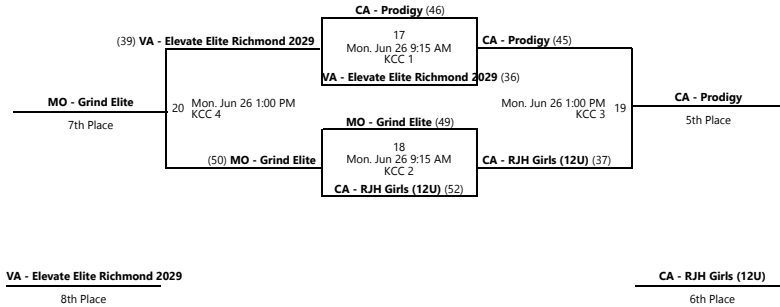

3rd - 4th Place Bracket

5th - 8th Place Bracket