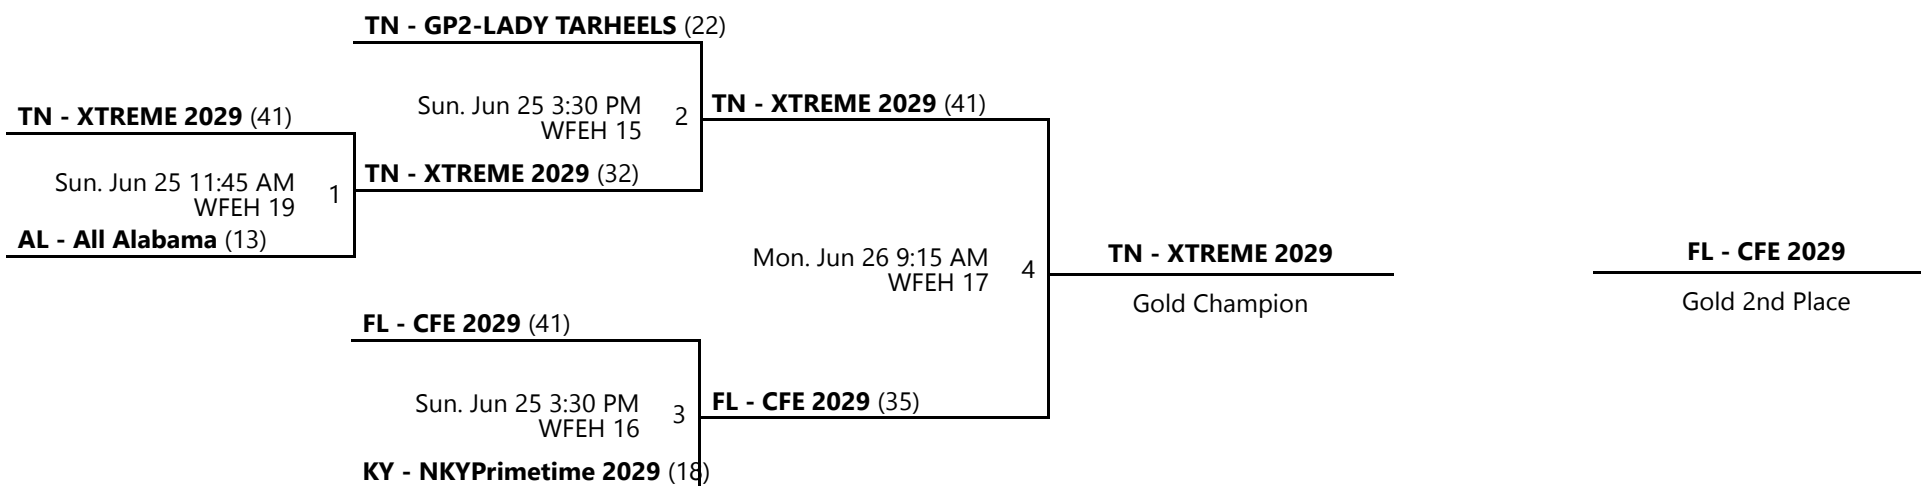

Powered by Exposure Basketball Events

AAU GIRLS' 2ND - 8TH GRADE WORLD CHAMPIONSHIPS
6TH GRADE D2 WORLD CHAMPIONSHIP

Jun 22-26, 2023

3rd - 4th Place Bracket

5th - 8th Place Bracket

KCC 10 - Knoxville Convention Center Location 10 KCC 9 - Knoxville Convention Center Location 9
WFEH 15 - World's Fair Exhibition Hall Location 15 WFEH 16 - World's Fair Exhibition Hall Location 16
WFEH 17 - World's Fair Exhibition Hall Location 17 WFEH 18 - World's Fair Exhibition Hall Location 18
WFEH 19 - World's Fair Exhibition Hall Location 19

AAU GIRLS' 2ND - 8TH GRADE WORLD CHAMPIONSHIPS 6TH GRADE D2 GOLD CHAMPIONSHIP

Jun 22-26, 2023

WFEH 15 - World's Fair Exhibition Hall Location 15 WFEH 16 - World's Fair Exhibition Hall Location 16
WFEH 17 - World's Fair Exhibition Hall Location 17 WFEH 19 - World's Fair Exhibition Hall Location 19