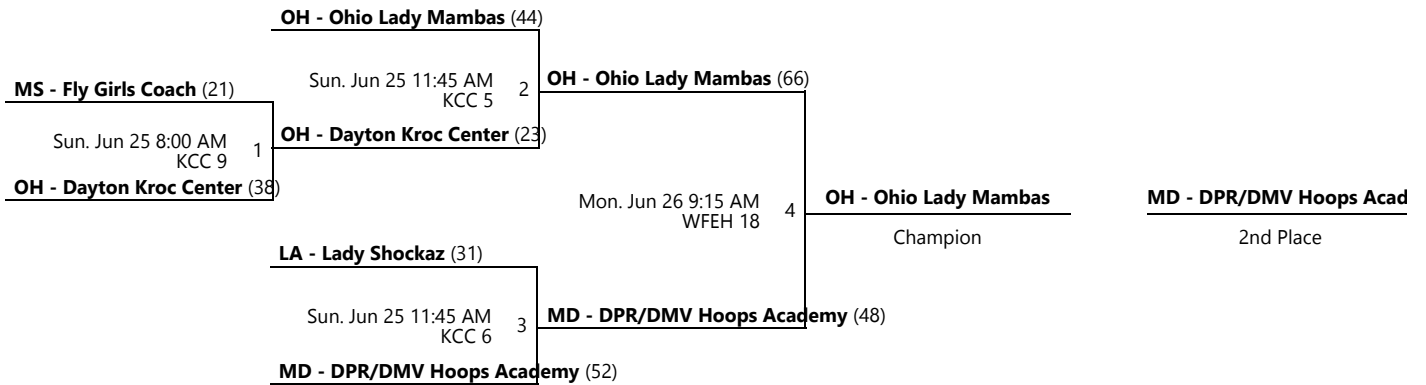

Date	Time	Venue	Court	Home	Away	Score
Fri. 6/23	2:15 PM	KCC	7	MD - DPR/DMV Hoops Academy	OH - Dayton Kroc Center	47 - 22
Fri. 6/23	2:15 PM	WFEH	19	MS - Fly Girls Coach	LA - Lady Shockaz	21 - 26
Fri. 6/23	4:45 PM	KCC	4	MD - DPR/DMV Hoops Academy	MS - Fly Girls Coach	52 - 26
Fri. 6/23	4:45 PM	KCC	6	OH - Dayton Kroc Center	OH - Ohio Lady Mambas	9 - 42
Fri. 6/23	7:15 PM	KCC	7	LA - Lady Shockaz	OH - Ohio Lady Mambas	26 - 40
Sat. 6/24	9:00 AM	KCC	7	OH - Dayton Kroc Center	MS - Fly Girls Coach	31 - 34
Sat. 6/24	10:15 AM	WFEH	18	MD - DPR/DMV Hoops Academy	OH - Ohio Lady Mambas	33 - 41
Sat. 6/24	11:30 AM	WFEH	19	OH - Dayton Kroc Center	LA - Lady Shockaz	29 - 44
Sat. 6/24	12:45 PM	WFEH	18	MS - Fly Girls Coach	OH - Ohio Lady Mambas	20 - 44
Sat. 6/24	2:00 PM	WFEH	17	MD - DPR/DMV Hoops Academy	LA - Lady Shockaz	38 - 44

Venues

KCC - Knoxville Convention Center

WFEH - World's Fair Exhibition Hall

Courts

4 - Court 4
17 - Court 17

6 - Court 6
18 - Court 18

7 - Court 7
19 - Court 19

Powered by Exposure Basketball Events

AAU GIRLS' 2ND - 8TH GRADE WORLD CHAMPIONSHIPS 6TH GRADE D3 WORLD CHAMPIONSHIP

Jun 22-26, 2023

3rd - 4th Place Bracket

KCC 5 - Knoxville Convention Center Location 5 KCC 6 - Knoxville Convention Center Location 6
 KCC 9 - Knoxville Convention Center Location 9 WFEH 18 - World's Fair Exhibition Hall Location 18
 WFEH 19 - World's Fair Exhibition Hall Location 19