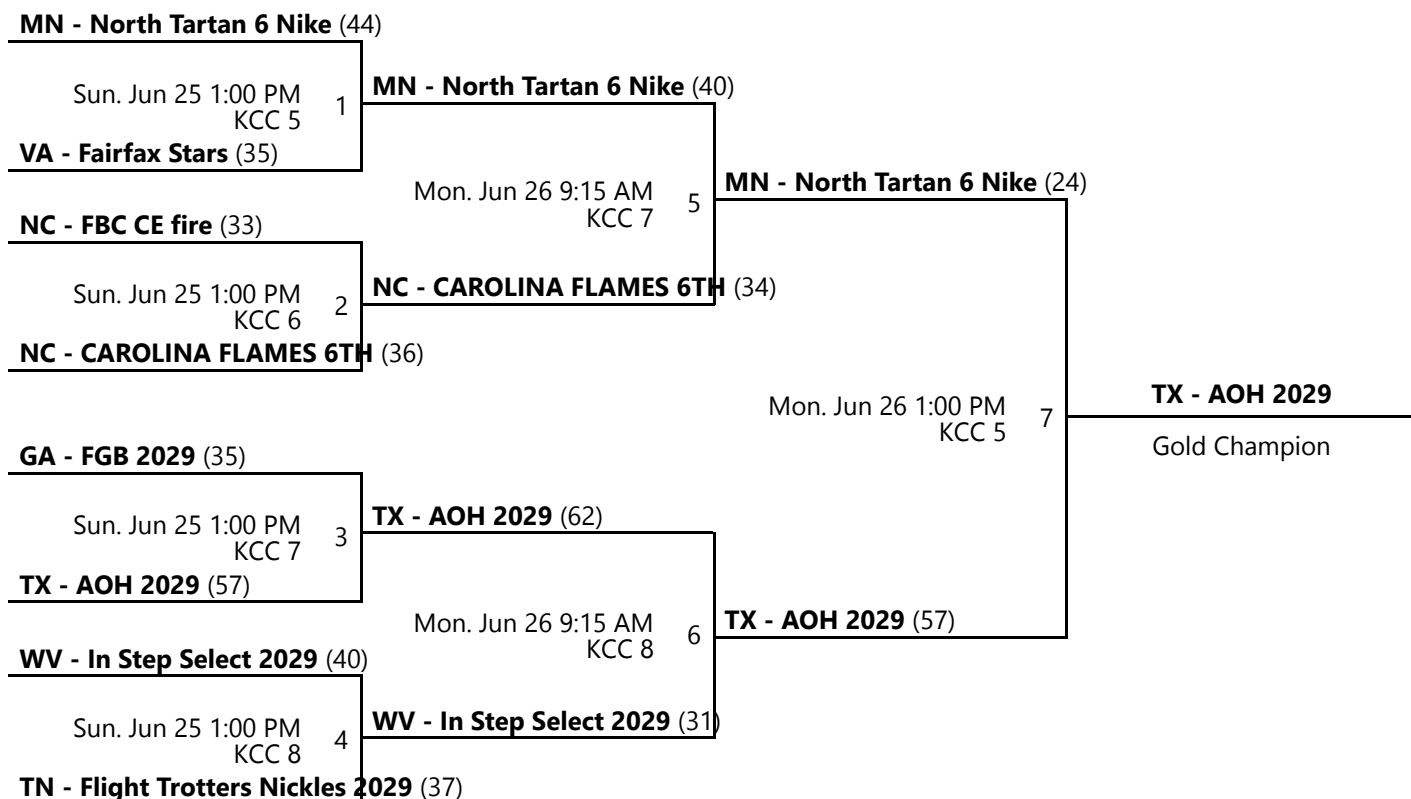

AAU GIRLS' 2ND - 8TH GRADE WORLD CHAMPIONSHIPS
6TH GRADE D1 WORLD CHAMPIONSHIP

Jun 22-26, 2023

3rd - 4th Place Bracket

5th - 8th Place Bracket

KCC 1 - Knoxville Convention Center Location 1 KCC 2 - Knoxville Convention Center Location 2
KCC 3 - Knoxville Convention Center Location 3 KCC 4 - Knoxville Convention Center Location 4
KCC 5 - Knoxville Convention Center Location 5 KCC 6 - Knoxville Convention Center Location 6
KCC 7 - Knoxville Convention Center Location 7 KCC 8 - Knoxville Convention Center Location 8

AAU GIRLS' 2ND - 8TH GRADE WORLD CHAMPIONSHIPS 6TH GRADE D1 GOLD CHAMPIONSHIP

Jun 22-26, 2023

KCC 5 - Knoxville Convention Center Location 5 KCC 6 - Knoxville Convention Center Location 6
KCC 7 - Knoxville Convention Center Location 7 KCC 8 - Knoxville Convention Center Location 8