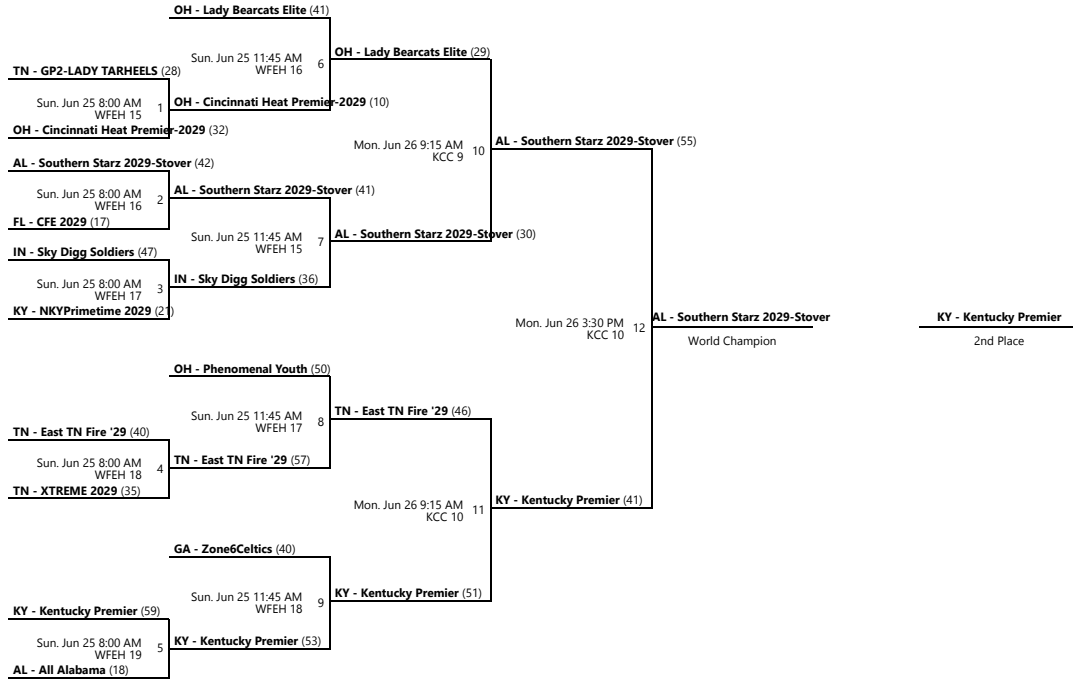

Date	Time	Venue	Court	Home	Away	Score
Fri. 6/23	10:30 AM	KCC	10	TN - XTREME 2029	GA - Zone6Celtics	32 - 34
Fri. 6/23	1:00 PM	KCC	1	AL - Southern Starz 2029-Stover	OH - Cincinnati Heat Premier-2029	35 - 6
Fri. 6/23	1:00 PM	KCC	2	KY - NKYPrimetime 2029	TN - XTREME 2029	28 - 45
Fri. 6/23	3:30 PM	KCC	7	AL - Southern Starz 2029-Stover	KY - NKYPrimetime 2029	60 - 15
Fri. 6/23	3:30 PM	KCC	8	OH - Cincinnati Heat Premier-2029	GA - Zone6Celtics	12 - 45
Sat. 6/24	12:45 PM	WFEH	19	AL - Southern Starz 2029-Stover	TN - XTREME 2029	41 - 15
Sat. 6/24	2:00 PM	KCC	3	OH - Cincinnati Heat Premier-2029	TN - XTREME 2029	39 - 37
Sat. 6/24	2:00 PM	WFEH	15	KY - NKYPrimetime 2029	GA - Zone6Celtics	22 - 47
Sat. 6/24	4:30 PM	KCC	1	AL - Southern Starz 2029-Stover	GA - Zone6Celtics	33 - 42
Sat. 6/24	5:45 PM	KCC	1	OH - Cincinnati Heat Premier-2029	KY - NKYPrimetime 2029	37 - 28

Venues

KCC - Knoxville Convention Center

WFEH - World's Fair Exhibition Hall

Courts

1 - Court 1
6 - Court 6
9 - Court 9
16 - Court 16

2 - Court 2
7 - Court 7
10 - Court 10
17 - Court 17

3 - Court 3
8 - Court 8
15 - Court 15
19 - Court 19

Powered by Exposure Basketball Events

AAU GIRLS' 2ND - 8TH GRADE WORLD CHAMPIONSHIPS
6TH GRADE D2 WORLD CHAMPIONSHIP

Jun 22-26, 2023

3rd - 4th Place Bracket

5th - 8th Place Bracket

KCC 10 - Knoxville Convention Center Location 10 KCC 9 - Knoxville Convention Center Location 9
WFEH 15 - World's Fair Exhibition Hall Location 15 WFEH 16 - World's Fair Exhibition Hall Location 16
WFEH 17 - World's Fair Exhibition Hall Location 17 WFEH 18 - World's Fair Exhibition Hall Location 18
WFEH 19 - World's Fair Exhibition Hall Location 19