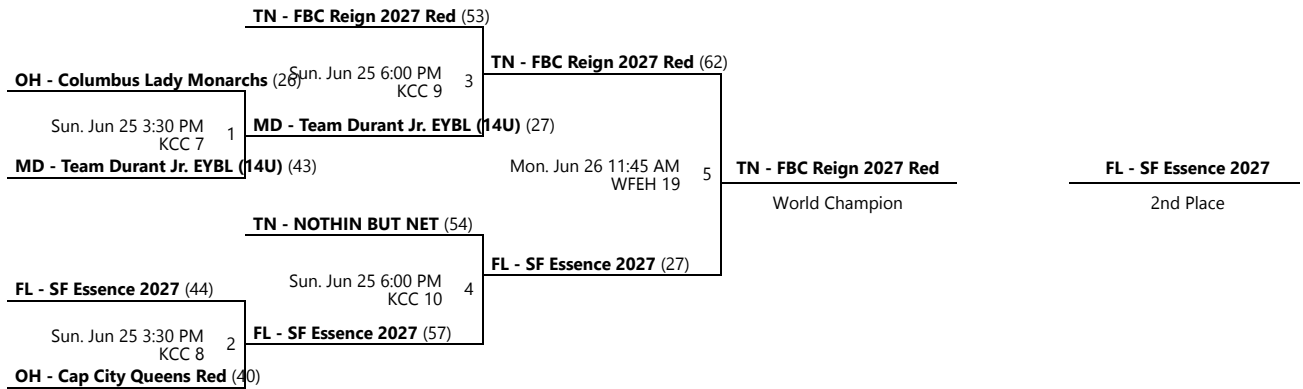

Venues

KCC - Knoxville Convention Center

Courts

1 - Court 1
4 - Court 4
7 - Court 7
10 - Court 10

2 - Court 2
5 - Court 5
8 - Court 8

3 - Court 3
6 - Court 6
9 - Court 9

Powered by Exposure Basketball Events

AAU GIRLS' 2ND - 8TH GRADE WORLD CHAMPIONSHIPS 8TH GRADE D1 WORLD CHAMPIONSHIP

Jun 22-26, 2023

3rd - 6th Place Brackets

OH - Columbus Lady Monarchs
6th Place

MD - Team Durant Jr. EYBL (14U)
4th Place

KCC 10 - Knoxville Convention Center Location 10 KCC 7 - Knoxville Convention Center Location 7
KCC 8 - Knoxville Convention Center Location 8 KCC 9 - Knoxville Convention Center Location 9
WFEH 17 - World's Fair Exhibition Hall Location 17 WFEH 19 - World's Fair Exhibition Hall Location 19