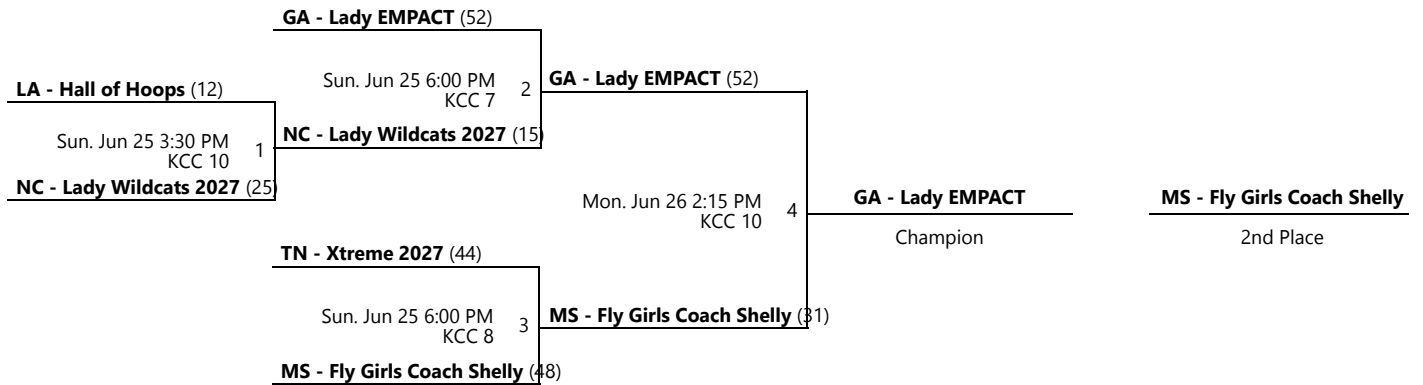

Date	Time	Venue	Court	Home	Away	Score
Fri. 6/23	2:15 PM	KCC	6	MS - Fly Girls Coach Shelly	NC - Lady Wildcats 2027	49 - 28
Fri. 6/23	2:15 PM	KCC	8	TN - Xtreme 2027	GA - Lady EMPACT	24 - 47
Fri. 6/23	4:45 PM	KCC	9	GA - Lady EMPACT	LA - Hall of Hoops	59 - 14
Fri. 6/23	6:00 PM	KCC	7	TN - Xtreme 2027	MS - Fly Girls Coach Shelly	74 - 70
Fri. 6/23	7:15 PM	KCC	3	NC - Lady Wildcats 2027	LA - Hall of Hoops	25 - 26
Sat. 6/24	2:00 PM	KCC	9	TN - Xtreme 2027	NC - Lady Wildcats 2027	62 - 36
Sat. 6/24	3:15 PM	KCC	8	MS - Fly Girls Coach Shelly	LA - Hall of Hoops	48 - 33
Sat. 6/24	4:30 PM	KCC	4	GA - Lady EMPACT	NC - Lady Wildcats 2027	54 - 11
Sat. 6/24	5:45 PM	KCC	4	TN - Xtreme 2027	LA - Hall of Hoops	51 - 29
Sat. 6/24	7:00 PM	KCC	6	GA - Lady EMPACT	MS - Fly Girls Coach Shelly	41 - 11

9 - Court 9

Powered by Exposure Basketball Events

AAU GIRLS' 2ND - 8TH GRADE WORLD CHAMPIONSHIPS 8TH GRADE D3 WORLD CHAMPIONSHIP

Jun 22-26, 2023

3rd - 4th Place Bracket

KCC 10 - Knoxville Convention Center Location 10 KCC 7 - Knoxville Convention Center Location 7
KCC 8 - Knoxville Convention Center Location 8 WFEH 17 - World's Fair Exhibition Hall Location 17