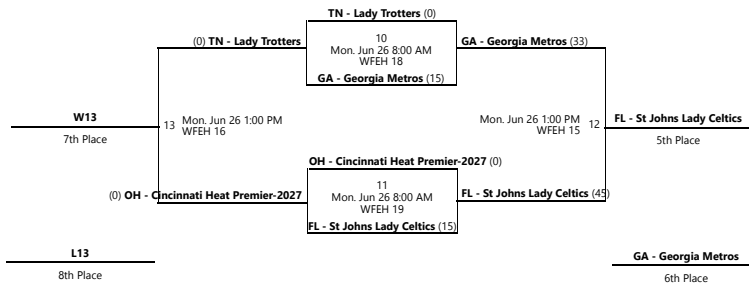

3rd - 4th Place Bracket

5th - 8th Place Bracket