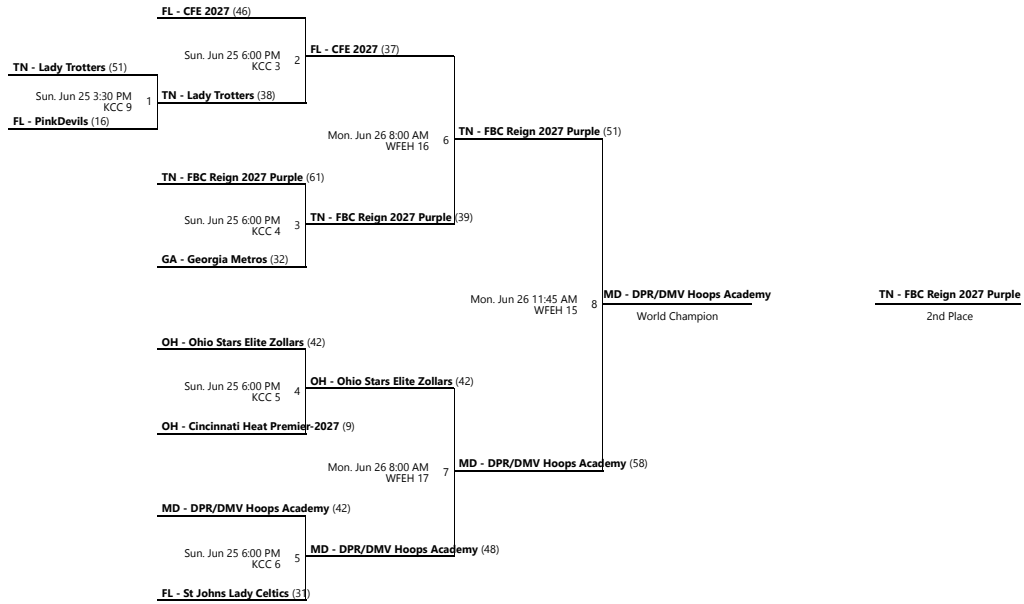

AAU GIRLS' 2ND - 8TH GRADE WORLD CHAMPIONSHIPS
8TH GRADE D2 WORLD CHAMPIONSHIP

Jun 22-26, 2023