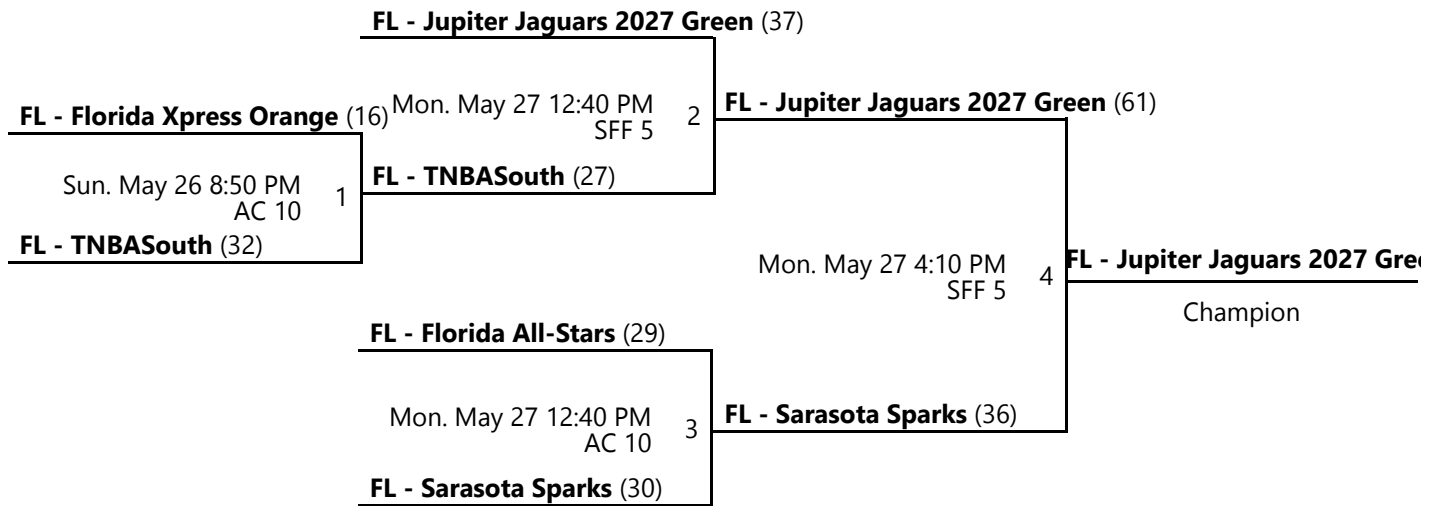

AAU MEMORIAL DAY CLASSIC

May 25-27, 2024

GIRLS 9TH GRADE

A						
	W	L	PDO	PD	PA	
FL - Jupiter Jaguars 2027 Green	2	0	-	27	35	1st
FL - Sarasota Sparks	1	1	-12	3	53	2nd
FL - TNBASouth	1	1	12	0	61	3rd
PR - Puerto Rico Basketball	1	1	-	-3	67	4th
FL - UWB Blue	0	2	-	-27	70	5th

Date	Time	Venue	Court	Home	Away	Score
Sat. 5/25	3:25 PM	AC	11	FL - Jupiter Jaguars 2027 Green	PR - Puerto Rico Basketball	44 - 14
Sat. 5/25	4:30 PM	AC	7	FL - TNBASouth	FL - Sarasota Sparks	40 - 28
Sat. 5/25	5:35 PM	AC	7	PR - Puerto Rico Basketball	FL - UWB Blue	35 - 23
Sun. 5/26	5:35 PM	AC	12	FL - Jupiter Jaguars 2027 Green	FL - TNBASouth	33 - 21
Sun. 5/26	5:35 PM	ARNA	13	FL - Sarasota Sparks	FL - UWB Blue	35 - 13

B						
	W	L	PDO	PD	PA	
FL - Florida All-Stars	2	0	-	14	59	1st
FL - Florida Xpress Orange	1	1	-	10	69	2nd
FL - TNBA Tampa	1	1	-	2	61	3rd
FL - Jupiter Jaguars 2027 White	0	2	-	-26	84	4th

Date	Time	Venue	Court	Home	Away	Score
Sat. 5/25	1:15 PM	AC	12	FL - Florida Xpress Orange	FL - Jupiter Jaguars 2027 White	50 - 34
Sat. 5/25	2:20 PM	AC	11	FL - Florida All-Stars	FL - TNBA Tampa	38 - 29
Sun. 5/26	6:40 PM	ARNA	16	FL - Florida All-Stars	FL - Florida Xpress Orange	35 - 30
Sun. 5/26	6:40 PM	ARNA	17	FL - TNBA Tampa	FL - Jupiter Jaguars 2027 White	34 - 23

Venues

ARNA - ESPN - Advent Health Arena

AC - ESPN - Athletic Center

Courts

7 - Court 7
13 - Court 13

11 - Court 11
16 - Court 16

12 - Court 12
17 - Court 17

Powered by Exposure Basketball Events

AAU MEMORIAL DAY CLASSIC GIRLS 9TH GRADE GOLD CHAMPIONSHIP

May 25-27, 2024

AC 10 - ESPN - Athletic Center Location 10 SFF 5 - ESPN - State Farm Fieldhouse Location 5

Home (Top), Away (Bottom)

Revised 5/29/2024 10:07 AM - Powered by [Exposure Basketball Events](#)