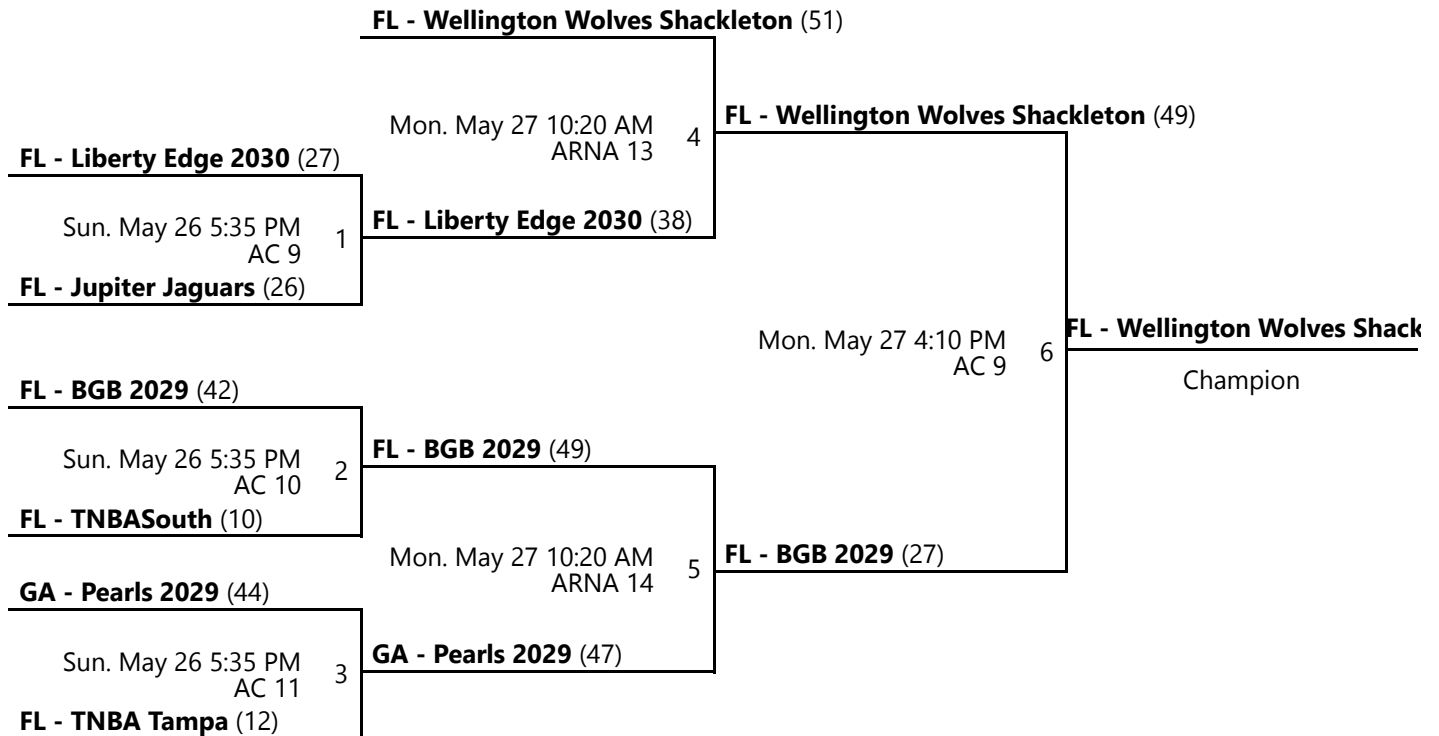

Venues

AC - ESPN - Athletic Center

Courts

7 - Court 7
10 - Court 10

8 - Court 8
12 - Court 12

9 - Court 9

Powered by Exposure Basketball Events

AAU MEMORIAL DAY CLASSIC GIRLS 7TH GRADE D1/D2 CHAMPIONSHIP

May 25-27, 2024

AC 10 - ESPN - Athletic Center Location 10 AC 11 - ESPN - Athletic Center Location 11
 AC 9 - ESPN - Athletic Center Location 9 ARNA 13 - ESPN - Advent Health Arena Location 13
 ARNA 14 - ESPN - Advent Health Arena Location 14