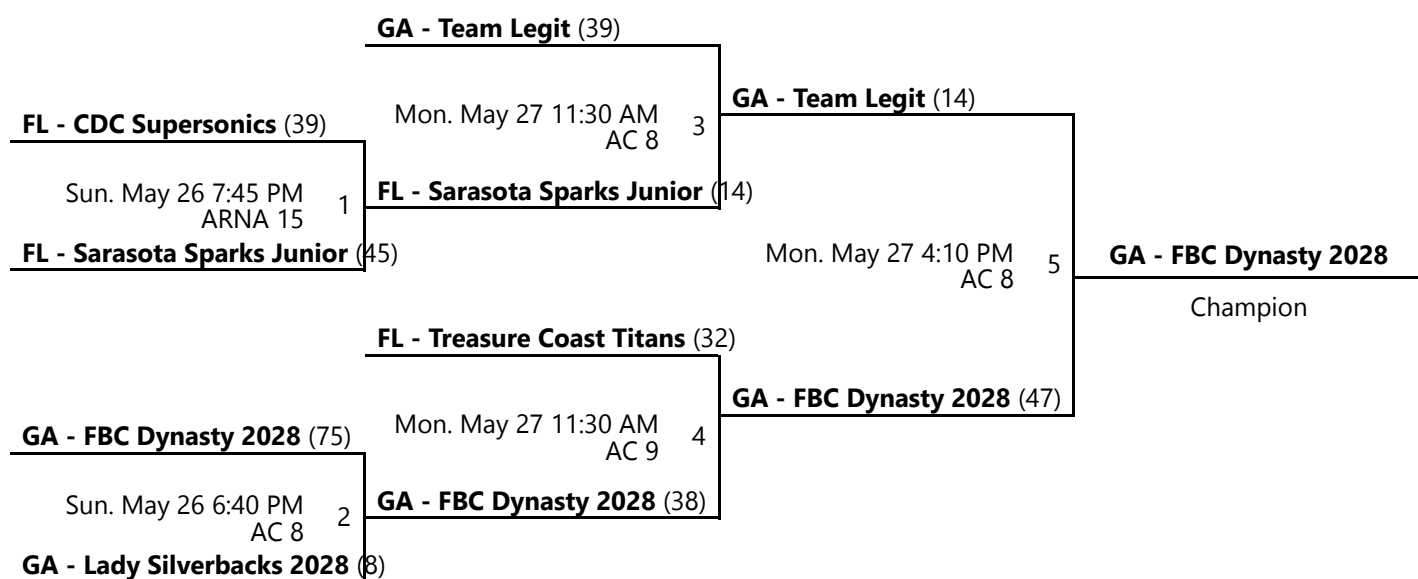

AC 8 - ESPN - Athletic Center Location 8

Home (Top), Away (Bottom)

Revised 5/29/2024 9:59 AM - Powered by [Exposure Basketball Events](#)

AAU MEMORIAL DAY CLASSIC GIRLS 8TH GRADE D3 CHAMPIONSHIP

May 25-27, 2024

AC 8 - ESPN - Athletic Center Location 8 AC 9 - ESPN - Athletic Center Location 9

ARNA 15 - ESPN - Advent Health Arena Location 15

Home (Top), Away (Bottom)

Revised 5/29/2024 10:01 AM - Powered by [Exposure Basketball Events](#)