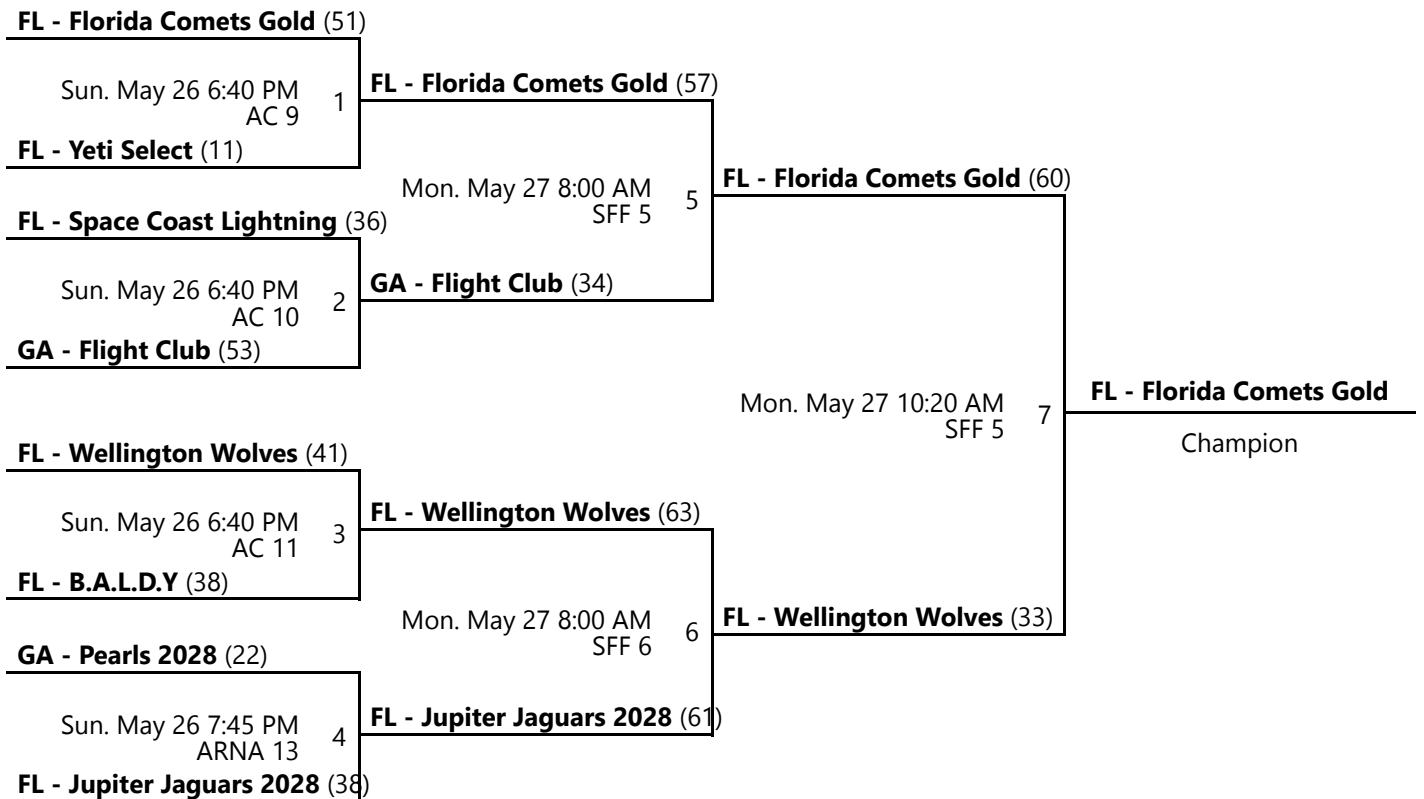

Venues

AC - ESPN - Athletic Center

Courts

7 - Court 7
10 - Court 10

8 - Court 8
11 - Court 11

9 - Court 9
12 - Court 12

Powered by Exposure Basketball Events

AAU MEMORIAL DAY CLASSIC GIRLS 8TH GRADE D1/D2 GOLD CHAMPIONSHIP

May 25-27, 2024

AC 10 - ESPN - Athletic Center Location 10 AC 11 - ESPN - Athletic Center Location 11
 AC 9 - ESPN - Athletic Center Location 9 ARNA 13 - ESPN - Advent Health Arena Location 13
 SFF 5 - ESPN - State Farm Fieldhouse Location 5 SFF 6 - ESPN - State Farm Fieldhouse Location 6