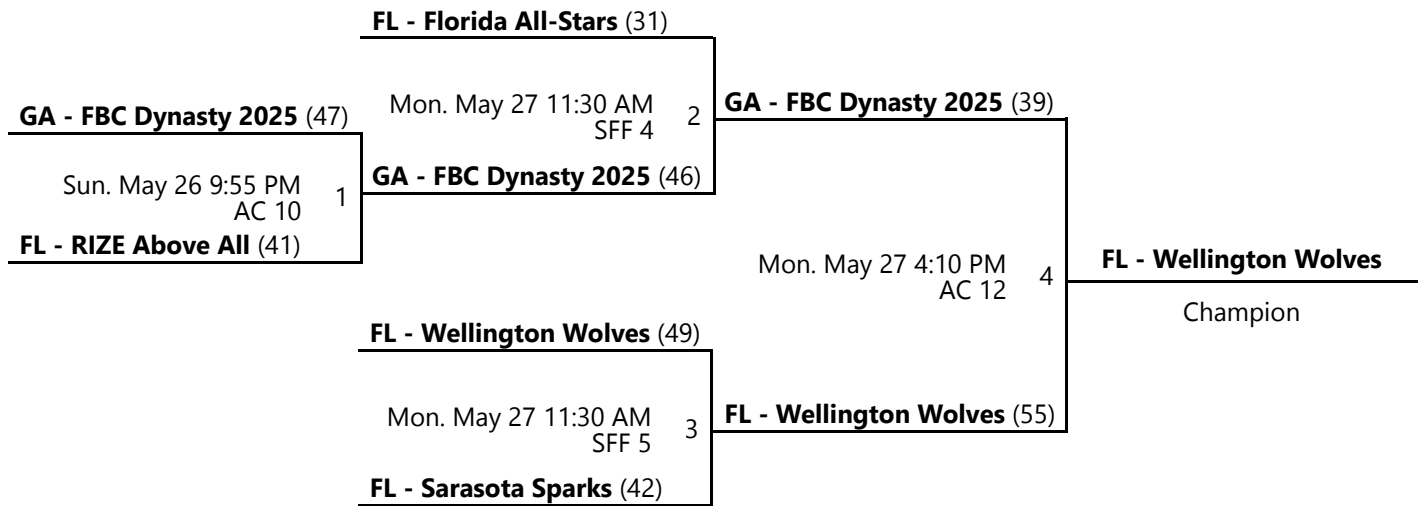

AAU MEMORIAL DAY CLASSIC GIRLS VARSITY D1/D2 GOLD CHAMPIONSHIP

May 25-27, 2024

AC 10 - ESPN - Athletic Center Location 10 AC 12 - ESPN - Athletic Center Location 12

SFF 4 - ESPN - State Farm Fieldhouse Location 4 SFF 5 - ESPN - State Farm Fieldhouse Location 5

Home (Top), Away (Bottom)

Revised 5/29/2024 10:17 AM - Powered by [Exposure Basketball Events](#)