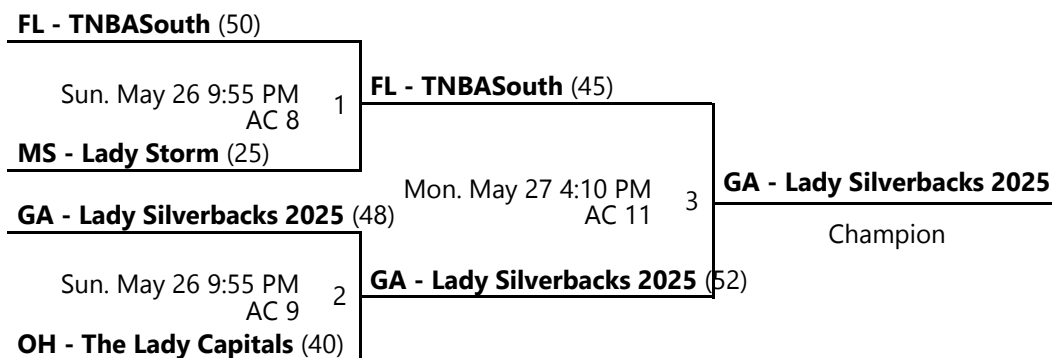

B						
	W	L	PDO	PD	PA	
FL - Wellington Wolves	2	0	-	13	86	1st
GA - FBC Dynasty 2025	1	1	-	5	87	2nd
FL - TNBASouth	1	1	-	-7	92	3rd
OH - The Lady Capitals	0	2	-	-11	97	4th

Date	Time	Venue	Court	Home	Away	Score
Sat. 5/25	1:15 PM	AC	9	FL - Wellington Wolves	GA - FBC Dynasty 2025	47 - 43
Sat. 5/25	4:30 PM	AC	12	OH - The Lady Capitals	FL - TNBASouth	43 - 45
Sun. 5/26	7:45 PM	AC	11	FL - Wellington Wolves	OH - The Lady Capitals	52 - 43
Sun. 5/26	7:45 PM	AC	12	GA - FBC Dynasty 2025	FL - TNBASouth	49 - 40

May 25-27, 2024

AC 10 - ESPN - Athletic Center Location 10 AC 12 - ESPN - Athletic Center Location 12

SFF 4 - ESPN - State Farm Fieldhouse Location 4 SFF 5 - ESPN - State Farm Fieldhouse Location 5

Home (Top), Away (Bottom)

Revised 5/29/2024 10:17 AM - Powered by [Exposure Basketball Events](#)

AAU MEMORIAL DAY CLASSIC GIRLS VARSITY D1/D2 SILVER CHAMPIONSHIP

May 25-27, 2024

AC 11 - ESPN - Athletic Center Location 11 AC 8 - ESPN - Athletic Center Location 8