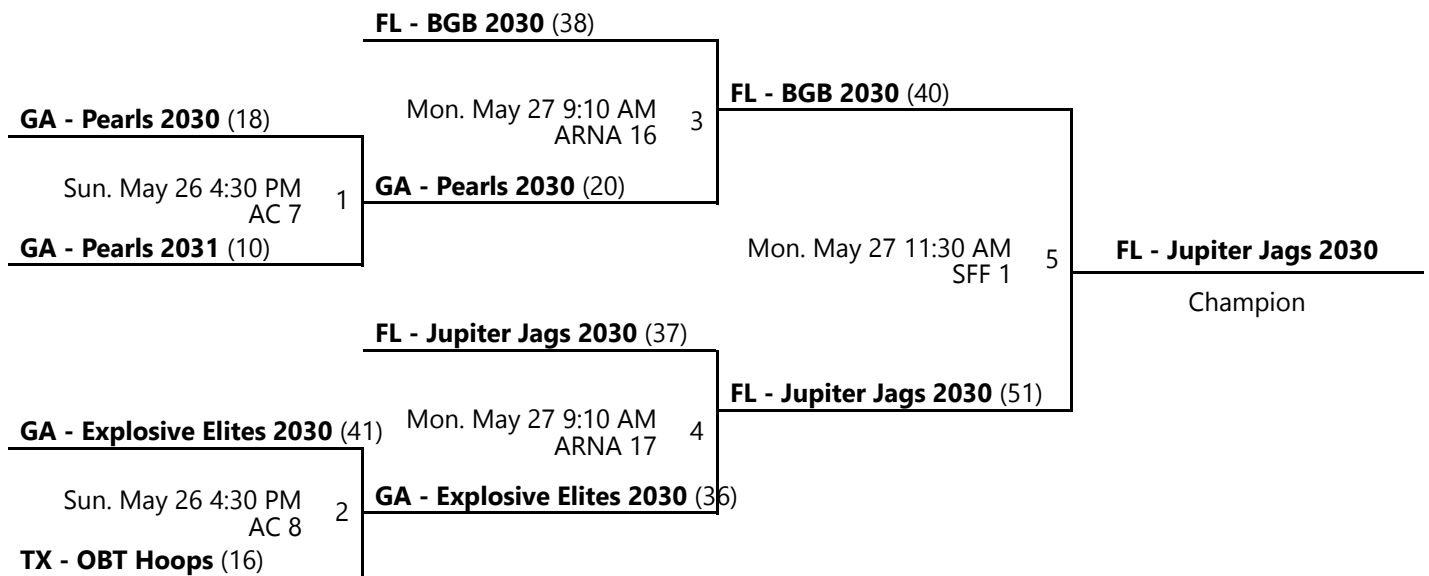

AAU MEMORIAL DAY CLASSIC

May 25-27, 2024

D (D3)

	W	L	PDO	PD	PA	
MO - St. Louis Knights	2	0	-	23	42	1st
FL - Treasure Coast Titans 2031	1	1	-	2	48	2nd
FL - TNBASouth	0	2	-	-25	73	3rd

Date	Time	Venue	Court	Home	Away	Score
Sat. 5/25	8:55 AM	AC	9	FL - TNBASouth	FL - Treasure Coast Titans 2031	17 - 39
Sat. 5/25	11:05 AM	AC	9	FL - TNBASouth	MO - St. Louis Knights	24 - 34
Sun. 5/26	12:10 PM	AC	9	FL - Treasure Coast Titans 2031	MO - St. Louis Knights	18 - 31

Venues

AC - ESPN - Athletic Center

Courts

7 - Court 7
10 - Court 10

8 - Court 8
11 - Court 11

9 - Court 9

Powered by Exposure Basketball Events

AAU MEMORIAL DAY CLASSIC GIRLS 6TH GRADE D1/D2 CHAMPIONSHIP

May 25-27, 2024

AC 7 - ESPN - Athletic Center Location 7 AC 8 - ESPN - Athletic Center Location 8

ARNA 16 - ESPN - Advent Health Arena Location 16 ARNA 17 - ESPN - Advent Health Arena Location 17

SFF 1 - ESPN - State Farm Fieldhouse Location 1