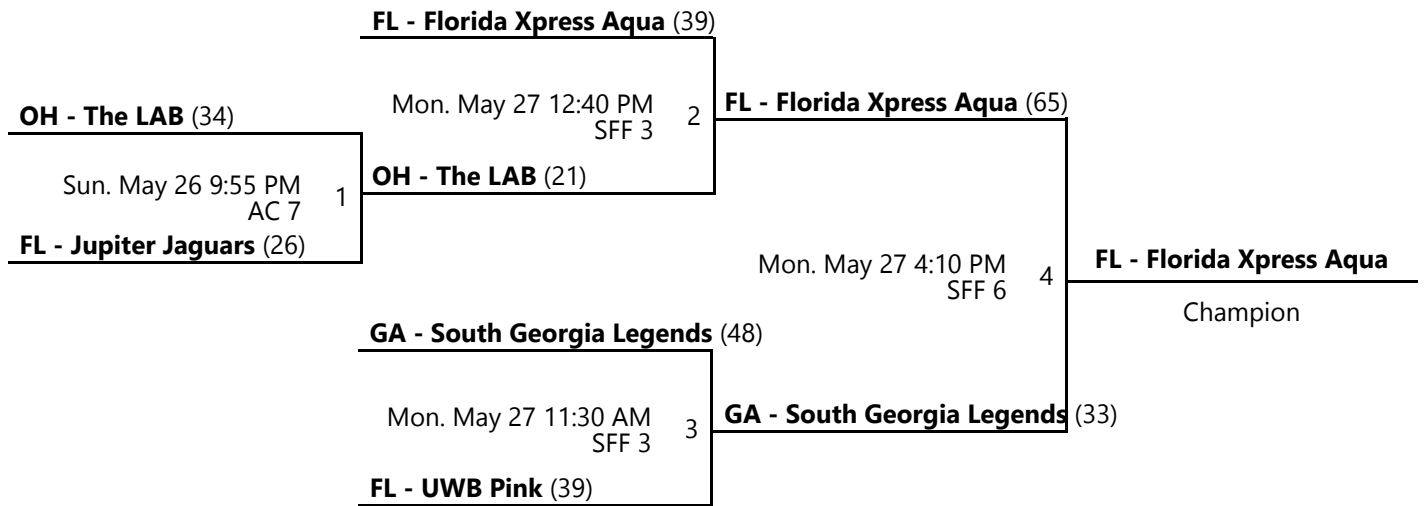

AAU MEMORIAL DAY CLASSIC

May 25-27, 2024

GIRLS VARSITY D3

A						
	W	L	PDO	PD	PA	
FL - Florida Xpress Aqua	2	0	-	26	46	1st
GA - South Georgia Legends	2	0	-	17	71	2nd
FL - UWB Pink	1	1	-	-5	78	3rd
OH - The LAB	0	2	-	-14	76	4th
FL - Jupiter Jaguars	0	2	-	-24	98	5th

Date	Time	Venue	Court	Home	Away	Score
Sat. 5/25	6:40 PM	AC	9	GA - South Georgia Legends	FL - UWB Pink	40 - 32
Sat. 5/25	8:50 PM	AC	7	FL - Florida Xpress Aqua	OH - The LAB	35 - 24
Sat. 5/25	8:50 PM	AC	8	FL - Jupiter Jaguars	GA - South Georgia Legends	39 - 48
Sun. 5/26	6:40 PM	AC	12	OH - The LAB	FL - UWB Pink	38 - 41
Sun. 5/26	7:45 PM	SFF	6	FL - Jupiter Jaguars	FL - Florida Xpress Aqua	22 - 50

Venues

AC - ESPN - Athletic Center

SFF - ESPN - State Farm Fieldhouse

Courts

6 - Court 6

7 - Court 7

8 - Court 8

9 - Court 9

12 - Court 12

Powered by Exposure Basketball Events

AAU MEMORIAL DAY CLASSIC GIRLS VARSITY D3 CHAMPIONSHIP

May 25-27, 2024

AC 7 - ESPN - Athletic Center Location 7 SFF 3 - ESPN - State Farm Fieldhouse Location 3
SFF 6 - ESPN - State Farm Fieldhouse Location 6

Home (Top), Away (Bottom)

Revised 5/29/2024 10:19 AM - Powered by [Exposure Basketball Events](#)