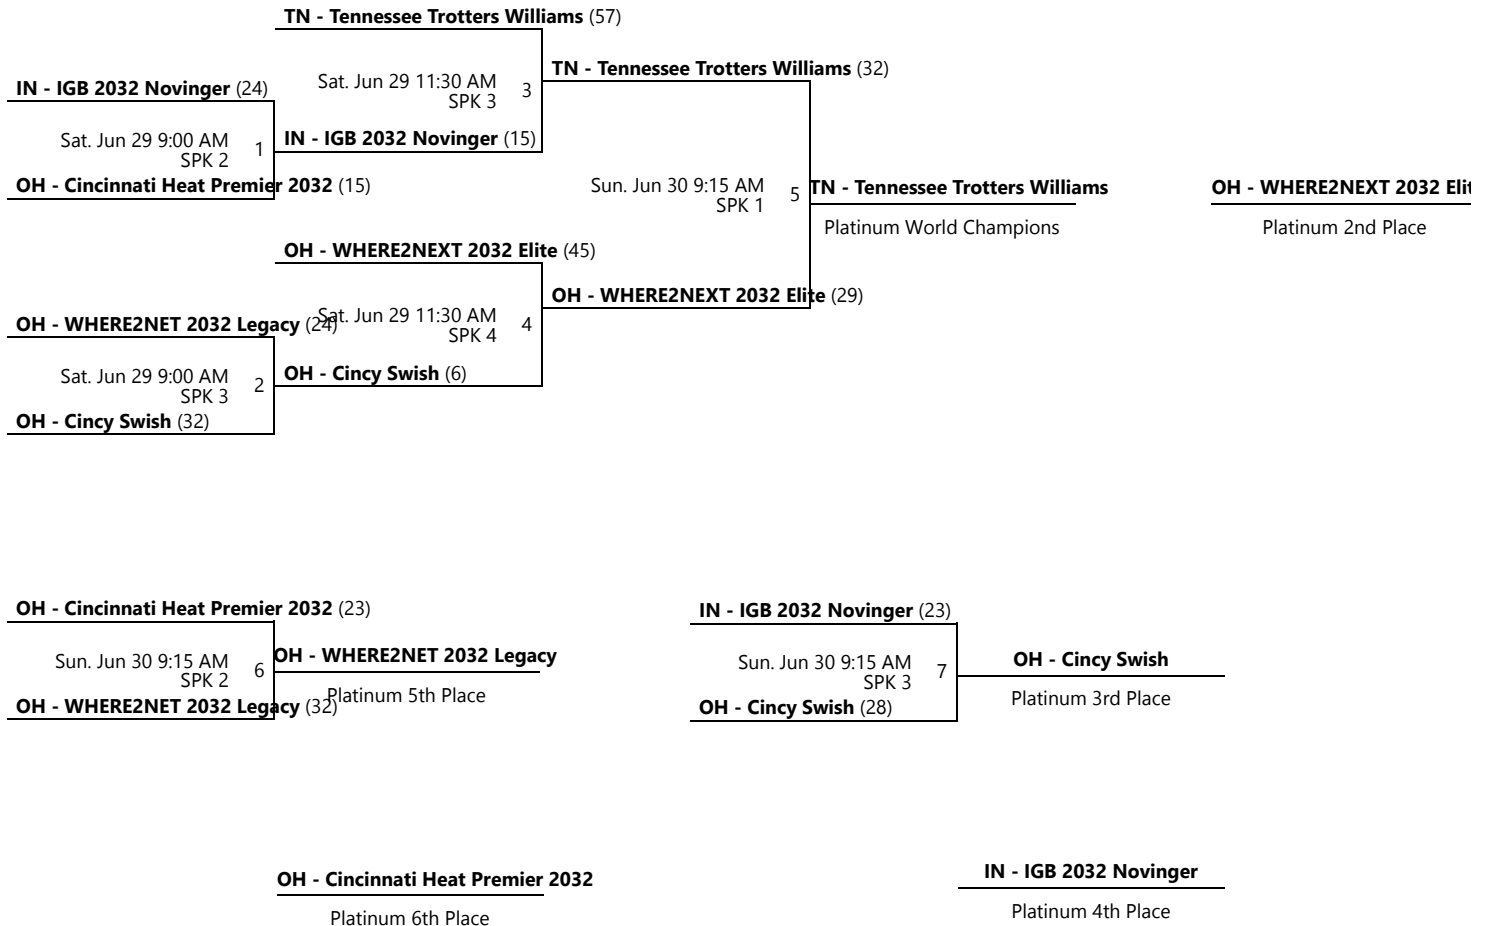

Date	Time	Venue	Court	Home	Away	Score
Thu. 6/27	10:15 AM	SPK	2	TN - Tennessee Trotters Williams	OH - WHERE2NET 2032 Legacy	38 - 14
Thu. 6/27	10:15 AM	SPK	4	OH - WHERE2NEXT 2032 Elite	OH - Cincinnati Heat Premier 2032	32 - 7
Thu. 6/27	10:15 AM	SPK	6	OH - Cincy Swish	IN - IGB 2032 Novinger	25 - 33
Thu. 6/27	12:45 PM	SPK	9	OH - Cincinnati Heat Premier 2032	IN - IGB 2032 Novinger	21 - 26
Thu. 6/27	2:00 PM	SPK	4	TN - Tennessee Trotters Williams	OH - WHERE2NEXT 2032 Elite	38 - 28
Thu. 6/27	3:15 PM	SPK	9	OH - WHERE2NET 2032 Legacy	OH - Cincy Swish	35 - 25
Fri. 6/28	9:00 AM	SPK	17	OH - WHERE2NEXT 2032 Elite	OH - Cincy Swish	36 - 11
Fri. 6/28	9:00 AM	SPK	18	OH - WHERE2NET 2032 Legacy	IN - IGB 2032 Novinger	34 - 16
Fri. 6/28	11:30 AM	SPK	6	OH - WHERE2NEXT 2032 Elite	IN - IGB 2032 Novinger	43 - 14
Fri. 6/28	11:30 AM	SPK	17	TN - Tennessee Trotters Williams	OH - Cincy Swish	40 - 5
Fri. 6/28	11:30 AM	SPK	18	OH - WHERE2NET 2032 Legacy	OH - Cincinnati Heat Premier 2032	25 - 17
Fri. 6/28	3:15 PM	SPK	15	TN - Tennessee Trotters Williams	OH - Cincinnati Heat Premier 2032	43 - 1

Venues

SPK - Spooky Nook Sports Champion Mill

Courts

2 - Court 2
9 - Court 9
18 - Court 18

4 - Court 4
15 - Court 15

6 - Court 6
17 - Court 17

Powered by Exposure Basketball Events

AAU GIRLS WORLD CHAMPIONSHIPS 4TH GRADE D2 PLATINUM WORLD CHAMPIONSHIP

Jun 26-30, 2024

SPK 1 - Spooky Nook Sports Champion Mill Location 1 SPK 2 - Spooky Nook Sports Champion Mill Location 2
 SPK 3 - Spooky Nook Sports Champion Mill Location 3 SPK 4 - Spooky Nook Sports Champion Mill Location 4