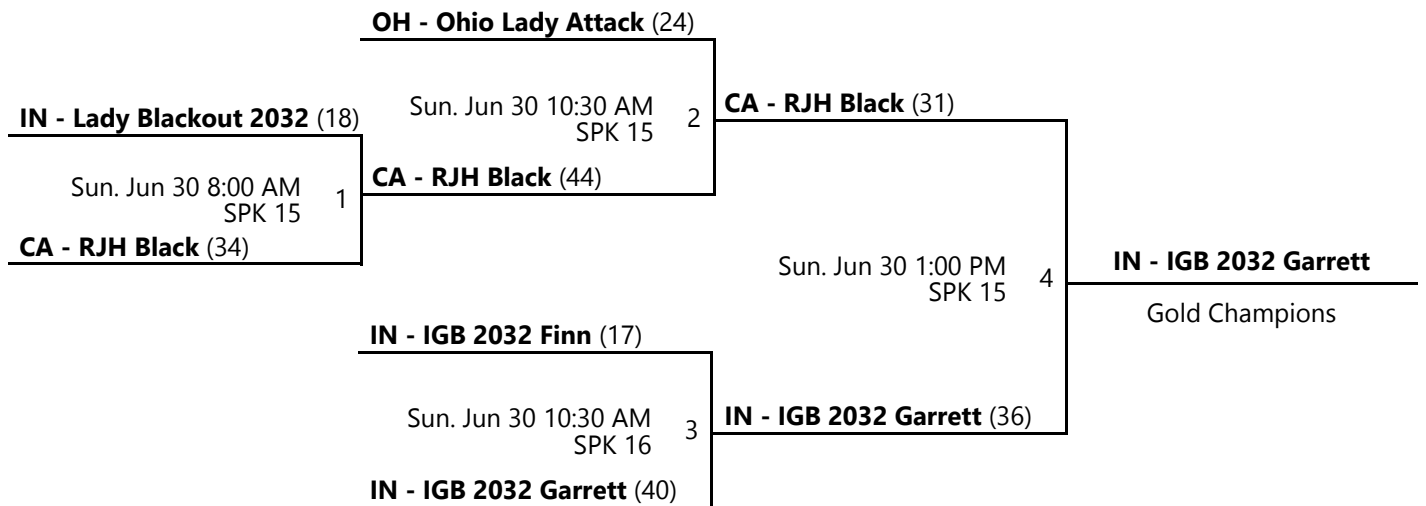

AAU GIRLS WORLD CHAMPIONSHIPS

Jun 26-30, 2024

4TH GRADE D1

A					
	W	L	PDO	PD	
KY - Next Level 2032	3	1	-	44	1st
CA - RJH Black	3	1	-	-2	2nd
TX - AB Elite 2032	2	2	-	9	3rd
IN - IGB 2032 Garrett	2	2	-	0	4th
OH - Ohio Lady Attack	0	4	-	-51	5th

B					
	W	L	PDO	PD	
AL - Alabama Southern Starz 2032 NIKE	3	0	-	45	1st
IN - IGB 2032 Finn	1	2	7	-8	2nd
OH - Legends Hoskins 2032	1	2	0	-15	3rd
IN - Lady Blackout 2032	1	2	-7	-22	4th

Date	Time	Venue	Court	Home	Away	Score
Thu. 6/27	9:00 AM	SPK	6	OH - Legends Hoskins 2032	IN - Lady Blackout 2032	25 - 26
Thu. 6/27	11:30 AM	SPK	6	OH - Legends Hoskins 2032	AL - Alabama Southern Starz 2032 NIKE	24 - 48
Thu. 6/27	11:30 AM	SPK	8	IN - Lady Blackout 2032	IN - IGB 2032 Finn	22 - 30
Thu. 6/27	3:15 PM	SPK	15	AL - Alabama Southern Starz 2032 NIKE	IN - IGB 2032 Finn	32 - 6
Fri. 6/28	4:30 PM	SPK	14	IN - Lady Blackout 2032	AL - Alabama Southern Starz 2032 NIKE	23 - 43
Fri. 6/28	4:30 PM	SPK	15	OH - Legends Hoskins 2032	IN - IGB 2032 Finn	25 - 24

Venues

SPK - Spooky Nook Sports Champion Mill

Courts

2 - Court 2
8 - Court 8

4 - Court 4
9 - Court 9

6 - Court 6
14 - Court 14

AAU GIRLS WORLD CHAMPIONSHIPS
 4TH GRADE D1 PLATINUM WORLD
 CHAMPIONSHIP

Jun 26-30, 2024

SPK 1 - Spooky Nook Sports Champion Mill Location 1 SPK 2 - Spooky Nook Sports Champion Mill Location 2

AAU GIRLS WORLD CHAMPIONSHIPS 4TH GRADE D1 GOLD WORLD CHAMPIONSHIP

Jun 26-30, 2024

SPK 15 - Spooky Nook Sports Champion Mill Location 15 SPK 16 - Spooky Nook Sports Champion Mill Location 16