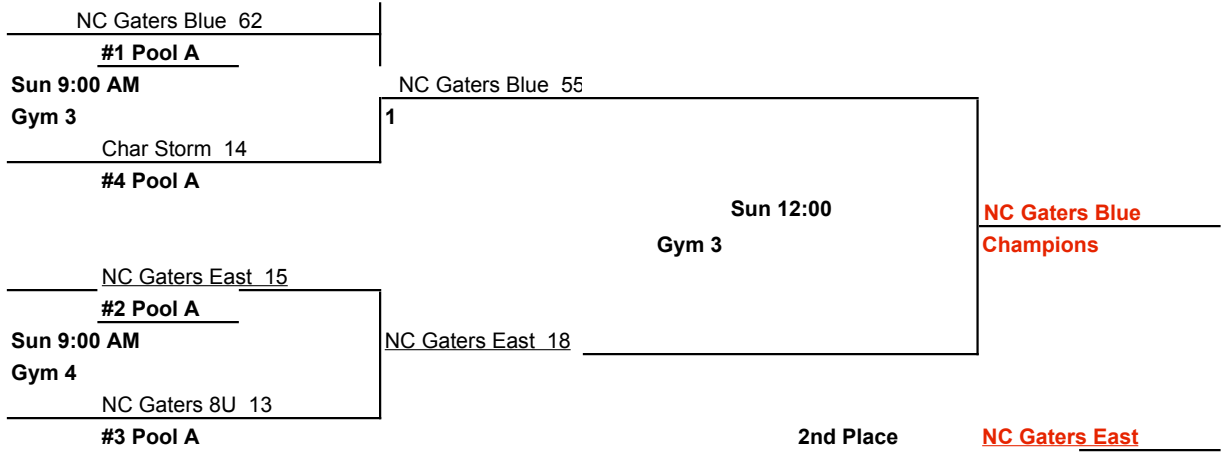

REVISED TEAM DROPPED

W	L
3	0
0	3
1	2
2	1

POOL A

- A 1 NC Gaters Blue
- A 2 Char Storm
- A 3 NC Gaters 8U
- A 4 NC Gaters East

Day	Time	P	Site	Results
Friday				
A 2 v A 3	6:00	P	4	A 2 <u>0</u> A 3 <u>15</u>
A 4 v A 1	6:00	P	3	A 4 <u>9</u> A 1 <u>39</u>
Saturday				
A 1 v A 3	9:00	A	4	A 1 <u>43</u> A 3 <u>11</u>
A 2 v A 4	9:00	A	5	A 2 <u>26</u> A 4 <u>30</u>
Saturday				
A 1 v A 2	12:00	P	4	A 1 <u>63</u> A 2 <u>13</u>
A 3 v A 4	7:30	P	6	A 3 <u>9</u> A 4 <u>28</u>

Sites:

- 1 = GDS-Dillard
- 2 = GDS-Alumni
- 3 = Gater Gym 1
- 4 = Spears YMCA 1
- 5 = Spears YMCA 2
- 6 = Guilford College Main
- 7 = Guilford College 2
- 8 =

Top 2 teams qualify for National Championship Bid