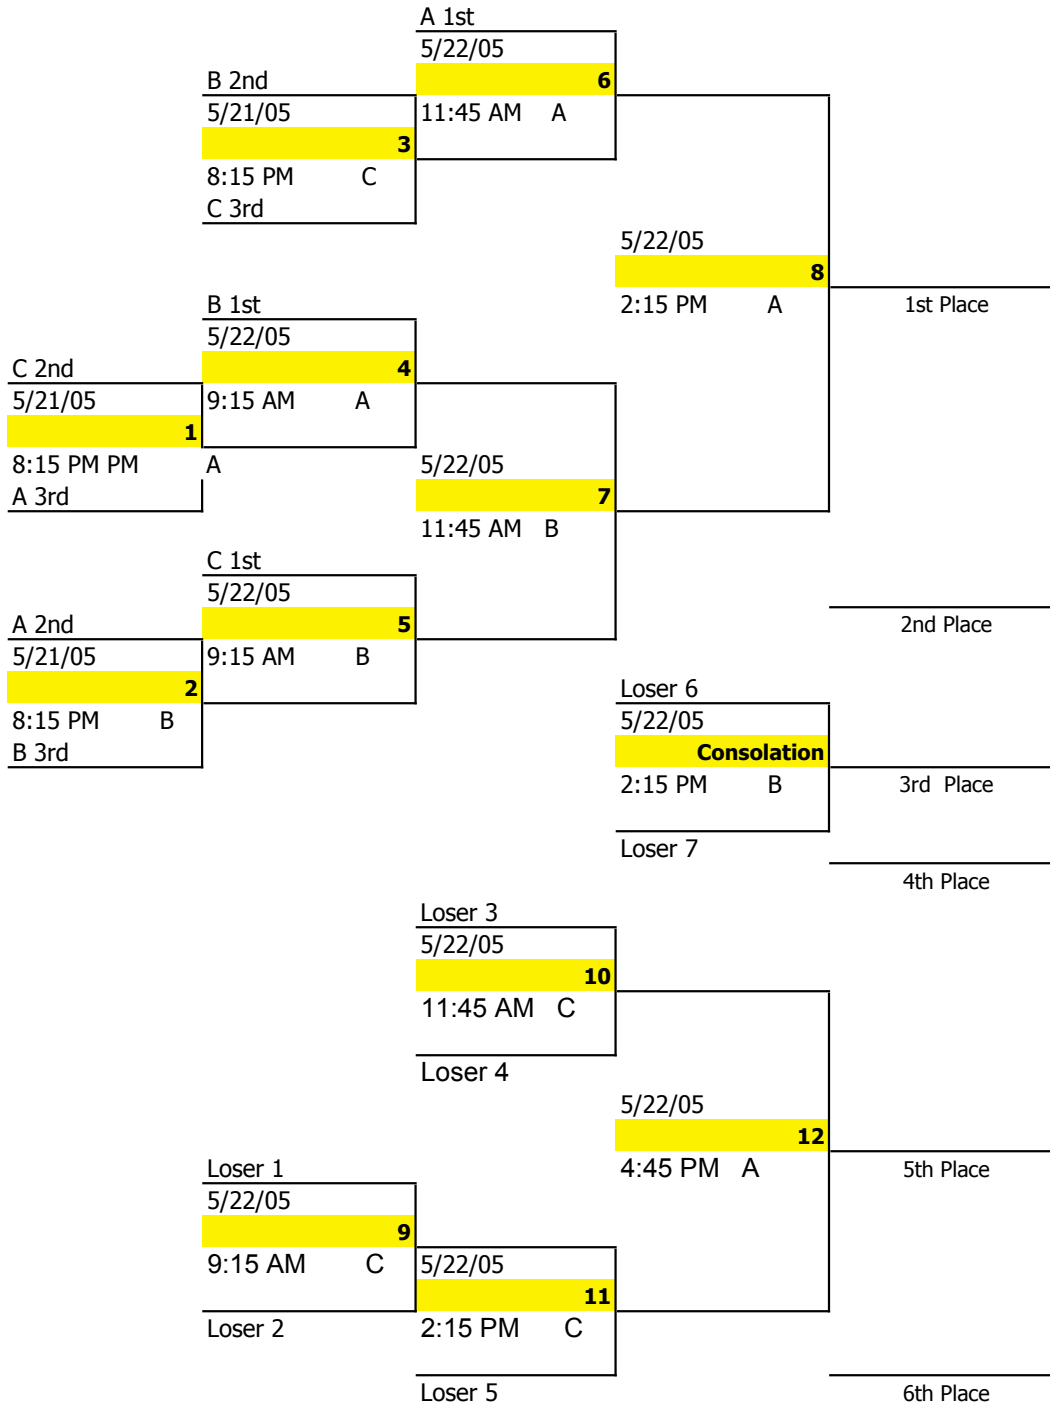

14:U Iowa Super Regional Bracket

Admission

Adult \$6
 Student \$2