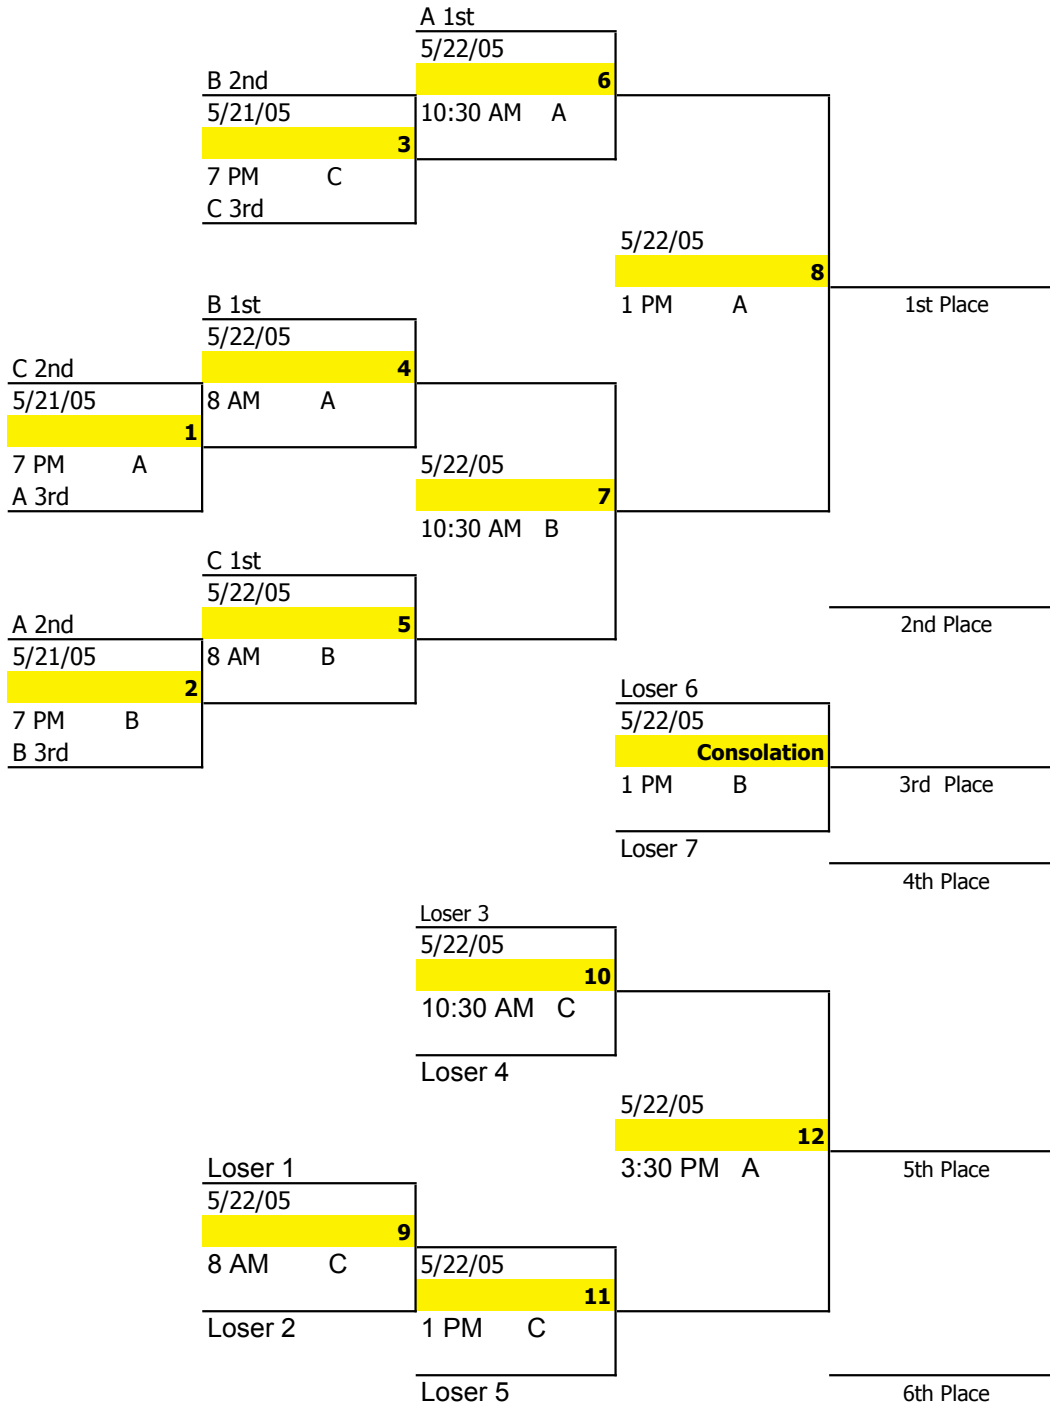

# 16:U Iowa Super Regional Bracket

## Admission

Adult \$6  
 Student \$2