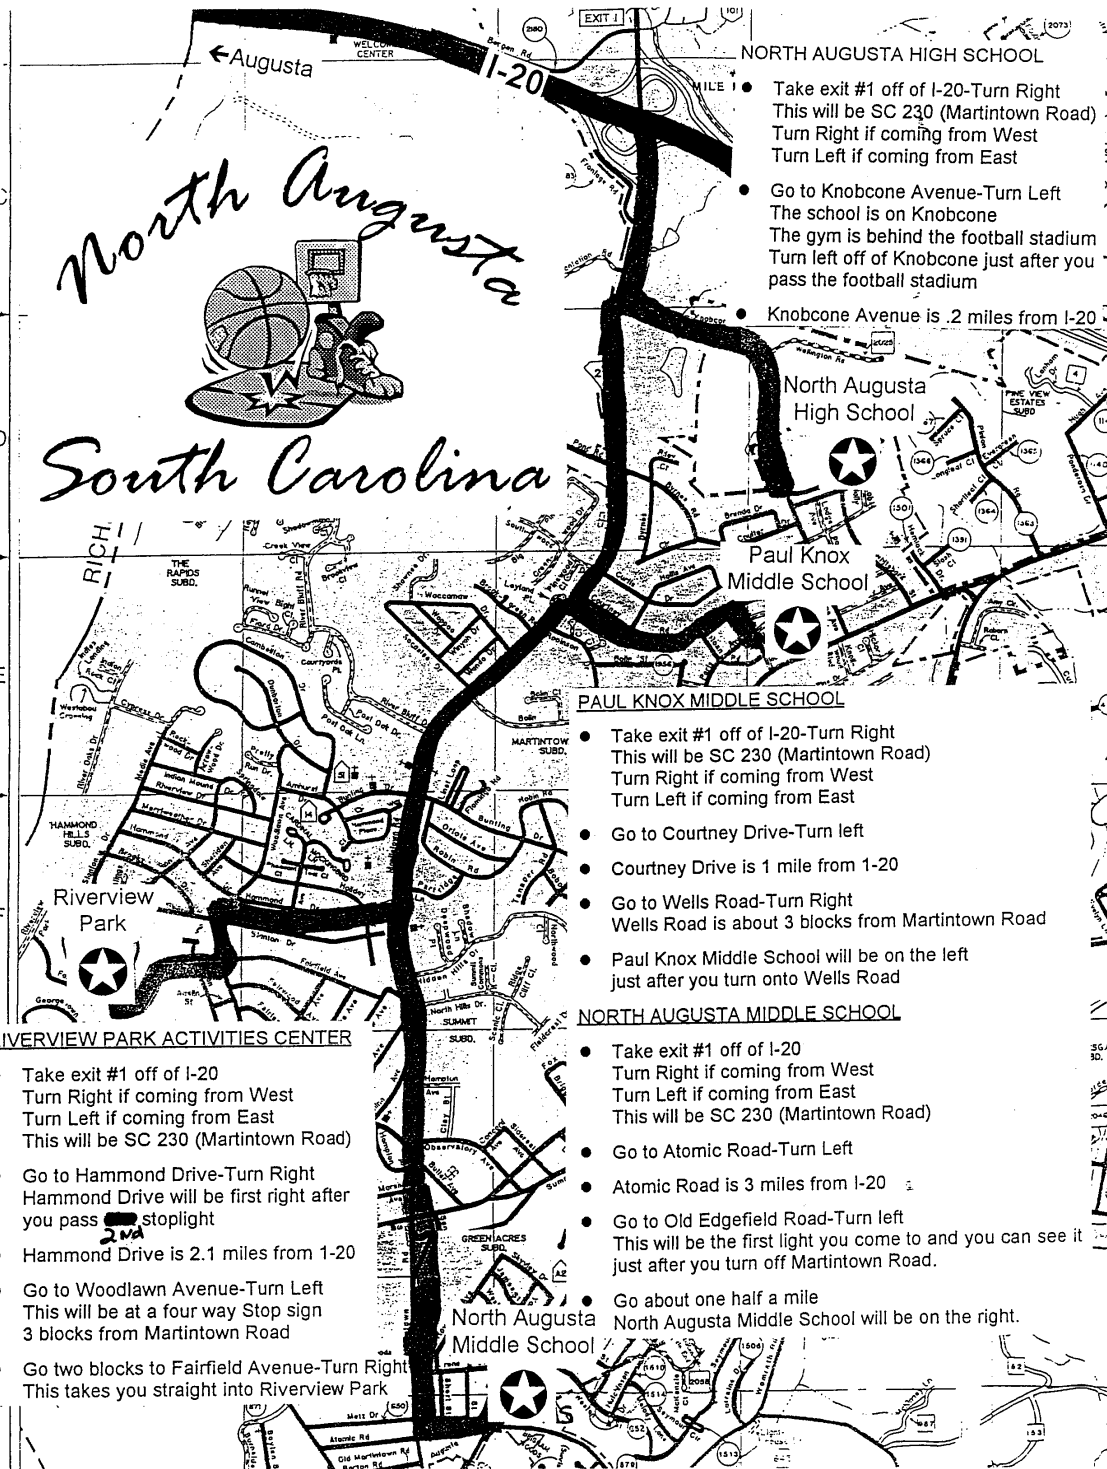

BASKETBALL GYM MAP

North Augusta
South Carolina

NORTH AUGUSTA HIGH SCHOOL

- Take exit #1 off of I-20-Turn Right This will be SC 230 (Martintown Road) Turn Right if coming from West Turn Left if coming from East
- Go to Knobcone Avenue-Turn Left The school is on Knobcone The gym is behind the football stadium Turn left off of Knobcone just after you pass the football stadium
- Knobcone Avenue is .2 miles from I-20

North Augusta High School

Paul Knox Middle School

PAUL KNOX MIDDLE SCHOOL

- Take exit #1 off of I-20-Turn Right This will be SC 230 (Martintown Road) Turn Right if coming from West Turn Left if coming from East
- Go to Courtney Drive-Turn left
- Courtney Drive is 1 mile from I-20
- Go to Wells Road-Turn Right Wells Road is about 3 blocks from Martintown Road
- Paul Knox Middle School will be on the left just after you turn onto Wells Road

NORTH AUGUSTA MIDDLE SCHOOL

- Take exit #1 off of I-20 Turn Right if coming from West Turn Left if coming from East This will be SC 230 (Martintown Road)
- Go to Atomic Road-Turn Left
- Atomic Road is 3 miles from I-20
- Go to Old Edgefield Road-Turn left This will be the first light you come to and you can see it just after you turn off Martintown Road.
- Go about one half a mile North Augusta Middle School will be on the right.

North Augusta Middle School

RIVERVIEW PARK ACTIVITIES CENTER

- Take exit #1 off of I-20 Turn Right if coming from West Turn Left if coming from East This will be SC 230 (Martintown Road)
- Go to Hammond Drive-Turn Right Hammond Drive will be first right after you pass stoplight
- Hammond Drive is 2.1 miles from I-20
- Go to Woodlawn Avenue-Turn Left This will be at a four way Stop sign 3 blocks from Martintown Road
- Go two blocks to Fairfield Avenue-Turn Right This takes you straight into Riverview Park