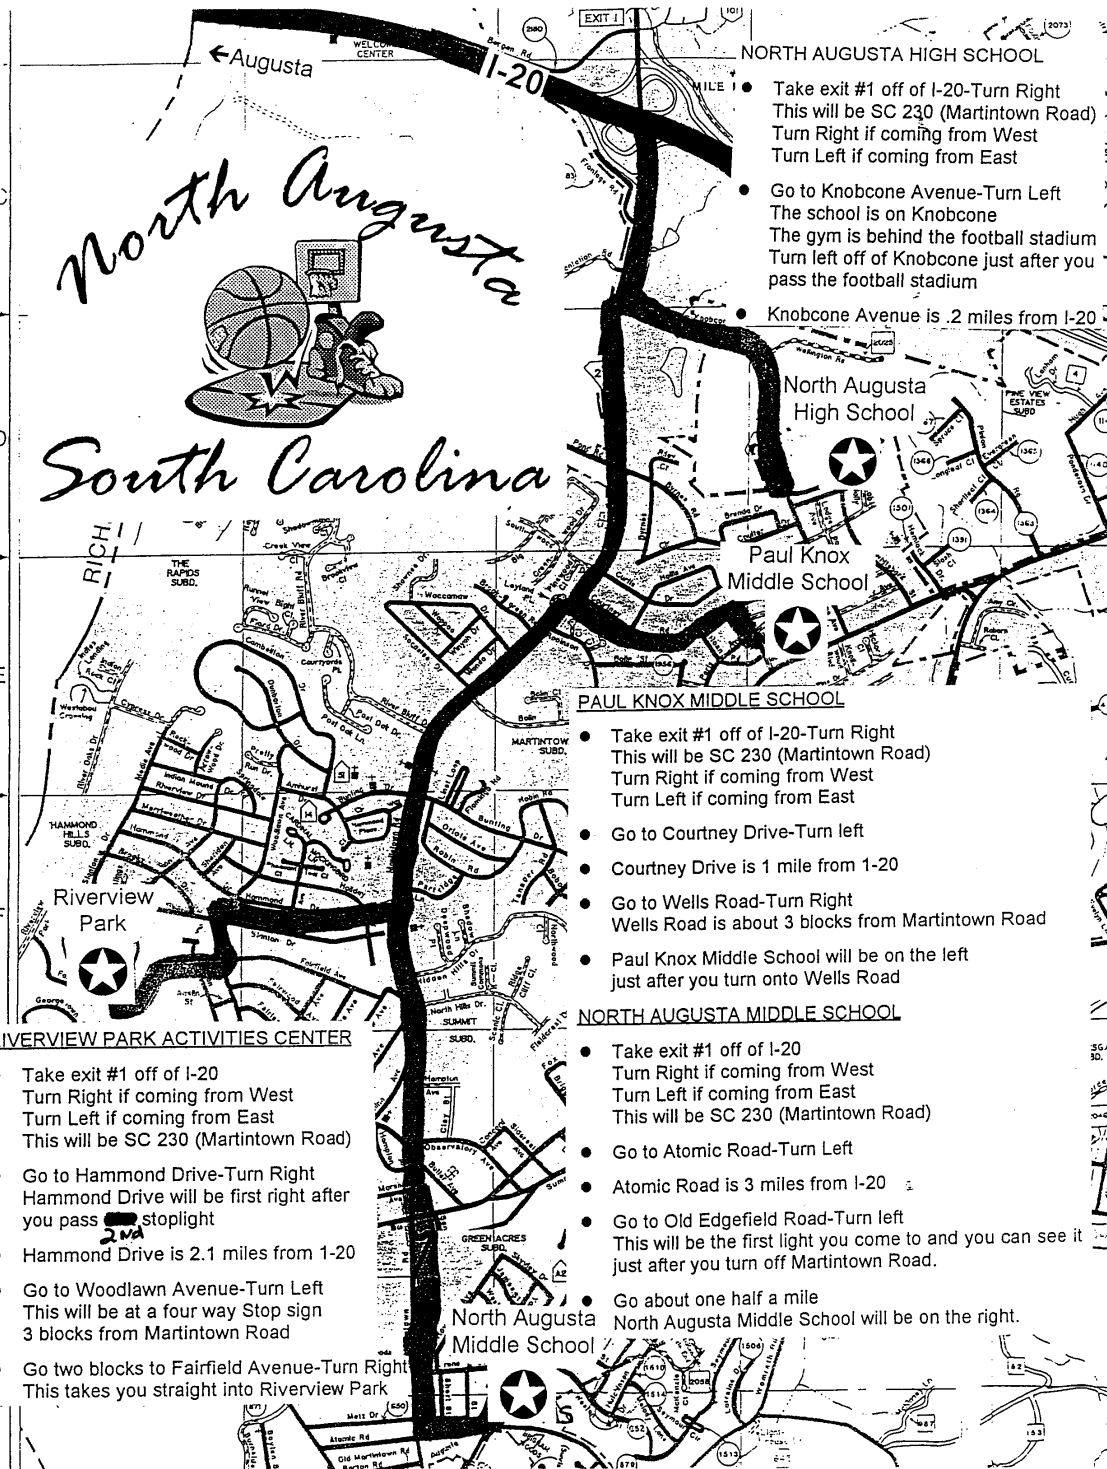

BASKETBALL GYM MAP

North Augusta
South Carolina

NORTH AUGUSTA HIGH SCHOOL

- Take exit #1 off of I-20-Turn Right This will be SC 230 (Martintown Road) Turn Right if coming from West Turn Left if coming from East
- Go to Knobcone Avenue-Turn Left The school is on Knobcone The gym is behind the football stadium Turn left off of Knobcone just after you pass the football stadium
- Knobcone Avenue is .2 miles from I-20

North Augusta High School

Paul Knox Middle School

PAUL KNOX MIDDLE SCHOOL

- Take exit #1 off of I-20-Turn Right This will be SC 230 (Martintown Road) Turn Right if coming from West Turn Left if coming from East
- Go to Courtney Drive-Turn left
- Courtney Drive is 1 mile from I-20
- Go to Wells Road-Turn Right Wells Road is about 3 blocks from Martintown Road
- Paul Knox Middle School will be on the left just after you turn onto Wells Road

NORTH AUGUSTA MIDDLE SCHOOL

- Take exit #1 off of I-20 Turn Right if coming from West Turn Left if coming from East This will be SC 230 (Martintown Road)
- Go to Atomic Road-Turn Left
- Atomic Road is 3 miles from I-20
- Go to Old Edgefield Road-Turn left This will be the first light you come to and you can see it just after you turn off Martintown Road.
- Go about one half a mile North Augusta Middle School will be on the right.

RIVERVIEW PARK ACTIVITIES CENTER

- Take exit #1 off of I-20 Turn Right if coming from West Turn Left if coming from East This will be SC 230 (Martintown Road)
- Go to Hammond Drive-Turn Right Hammond Drive will be first right after you pass stoplight
- Hammond Drive is 2.1 miles from I-20
- Go to Woodlawn Avenue-Turn Left This will be at a four way Stop sign 3 blocks from Martintown Road
- Go two blocks to Fairfield Avenue-Turn Right This takes you straight into Riverview Park