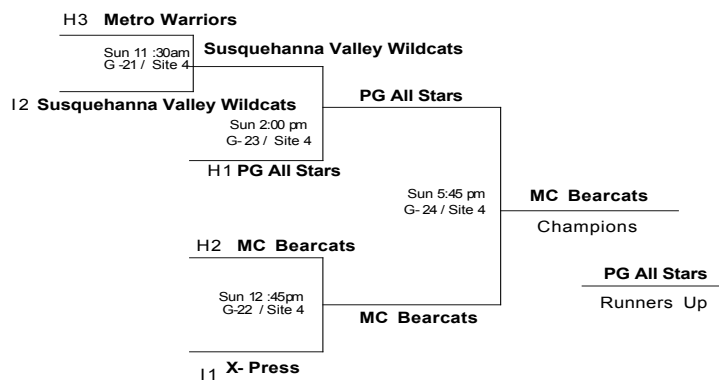

MJM Capital Events 2005 Super Regional 15:Under/9th Grade Division 6/17 – 6/19

POOL H			
W	L		
2	0	H1	PG All Stars
0	2	H2	Metro Warriors
2	0	H3	MC Bearcats
		H4	XXXXXXXXXXXX

POOL I			
W	L		
1	1	I1	X-Press
0	2	I2	Susquehanna Valley Wildcats
		I3	XXXXXXXXXXXX
		I4	XXXXXXXXXXXX

Saturday	Time	Site	Results
H2 vs H3	8:00 A	1	H2 <u>27</u> H3 <u>73</u>
I2 vs H3	2:00 P	3	I2 <u>48</u> H3 <u>72</u>
H1 vs I1	3:15 P	3	H1 <u>53</u> I1 <u>36</u>
Sunday			
H1 vs H2	9:00 A	4	H1 <u>80</u> H2 <u>32</u>

Saturday	Time	Site	Results
I1 vs I2	9:15 A	1	I1 <u>72</u> I2 <u>58</u>
Saturday			
I2 vs H3	2:00 P	3	I2 <u>48</u> H3 <u>72</u>
H1 vs I1	3:15 P	3	H1 <u>53</u> I1 <u>36</u>

Sites :

- 1 = Northwestern Court 1
- 2 = Northwestern Court 2
- 3 = Bowie City Gym
- 4 = McNamara Fine Arts

1) The teams listed first in the "Pool Play" is considered the HOME team . The HOME teams wear WHITE .

2) The teams listed on the top of the bracket in "Bracket Play" is considered the HOME team .