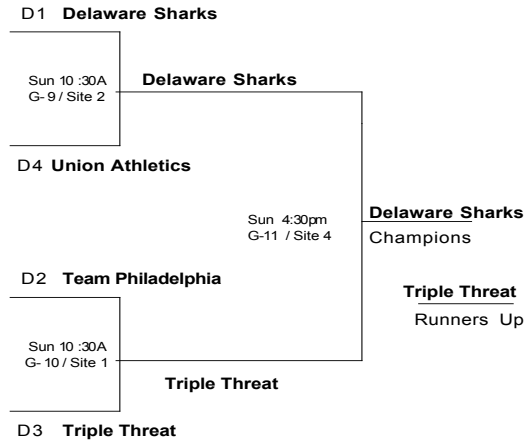

MJM Capital Events 2005 Super Regional 12 :Under/6th Grade Division 6/17 – 6/19

W	L		POOL D
0	3	D1	Union Athletics
3	0	D2	Delaware Sharks
2	1	D3	Team Philadelphia
1	2	D4	Triple Threat

Saturday	Time	Site	Results
D2 vs D3	1:00 P	2	D2 <u>50</u> D3 <u>48</u>
D1 vs D4	1:00 P	1	D1 <u>24</u> D4 <u>31</u>
Saturday			
D1 vs D3	6:00 P	2	D1 <u>54</u> D3 <u>56</u>
D2 vs D4	4:30 P	3	D2 <u>45</u> D4 <u>44</u>
Saturday			
D1 vs D2	8:30 P	1	D1 <u>38</u> D2 <u>47</u>
D3 vs D4	8:30 P	2	D3 <u>72</u> D4 <u>53</u>

Note :   **H - V = Home - Visitor**

1) The teams listed first in the "Pool Play" is considered the HOME team . The HOME teams wear WHITE .
2) The teams listed on the top of the bracket in "Bracket Play" is considered the HOME team .

Sites:

- 1 = Northwestern Court 1
- 2 = Northwestern Court 2
- 3 = Bowie City Gym
- 4 = McNamara Fine Arts