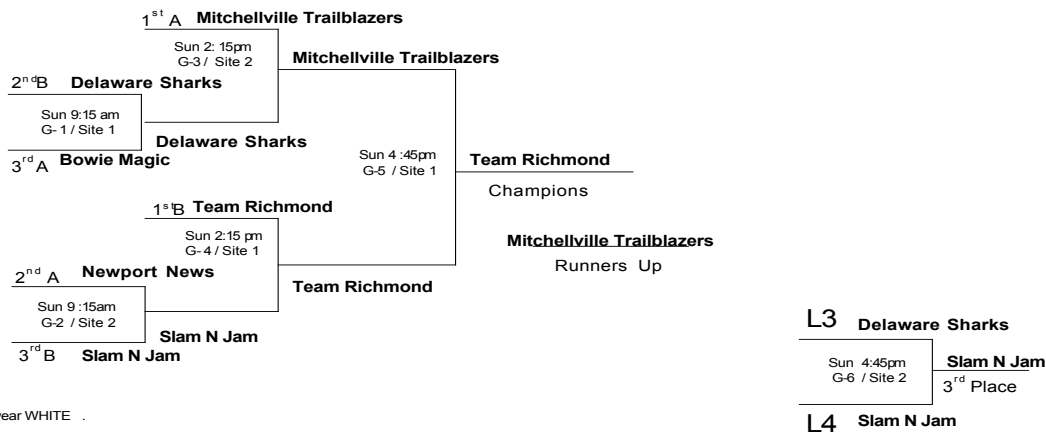

MJM Capital Events 2005 Super Regional 10:Under/4th Grade Division 6/17 – 6/19

POOL A

W	L		
2	0	A1	Mitchellville Trailblazers
0	2	A2	Delaware Sharks
1	1	A3	Newport News Vikings
		A4	XXXXXXXXXXXX

Saturday	Time	Site	Results
A1 vs A3	11:45 A	1	A1 <u>39</u> A3 <u>23</u>
Saturday			
A1 vs A2	3:30 P	2	A1 <u>15</u> A2 <u>0</u>
A2 vs A3	6:00 P	1	A2 <u>0</u> A3 <u>15</u>

POOL B

W	L		
2	0	B1	Team Richmond
1	1	B2	Delaware Sharks 10's
0	2	B3	Slam N Jam
		B4	XXXXXXXXXXXX

Saturday	Time	Site	Results
B1 vs B3	11:45 A	2	B1 <u>52</u> B3 <u>39</u>
Saturday			
B1 vs B2	4:45 P	1	B1 <u>49</u> B2 <u>35</u>
B2 vs B3	7:15 P	2	B2 <u>51</u> B3 <u>46</u>

Sites :

- 1 = Northwestern Court 1
- 2 = Northwestern Court 2
- 3 = Bowie City Gym
- 4 = McNamara Fine Arts

1) The teams listed first in the "Pool Play" is considered the HOME team . The HOME teams wear WHITE .

2) The teams listed on the top of the bracket in "Bracket Play" is considered the HOME team .