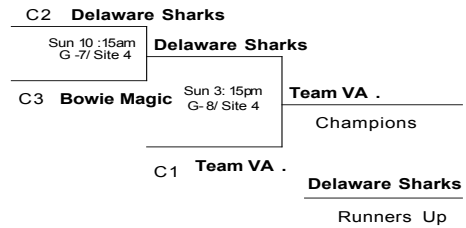

MJM Capital Events 2005 Super Regional 11: Under/5th Grade Division 6/17 – 6/19

POOL C		
W	L	
1	1	C1 Delaware Sharks
0	2	C2 Bowie Magic
2	0	C3 Team Virginia
		C4 XXXXXXXXXXXX

Saturday	Time	Site	Results
C2 vs C3	9:15 A	2	C2 <u>16</u> C3 <u>43</u>
Saturday			
C1 vs C3	4:45 P	2	C1 <u>27</u> C3 <u>42</u>
C1 vs C2	8:15 P	3	C1 <u>57</u> C2 <u>41</u>

Sites :

- 1 = Northwestern Court 1
- 2 = Northwestern Court 2
- 3 = Bowie City Gym
- 4 = McNamara Fine Arts

1) The teams listed first in the "Pool Play" is considered the HOME team . The HOME teams wear WHITE .

2) The teams listed on the top of the bracket in "Bracket Play" is considered the HOME team .