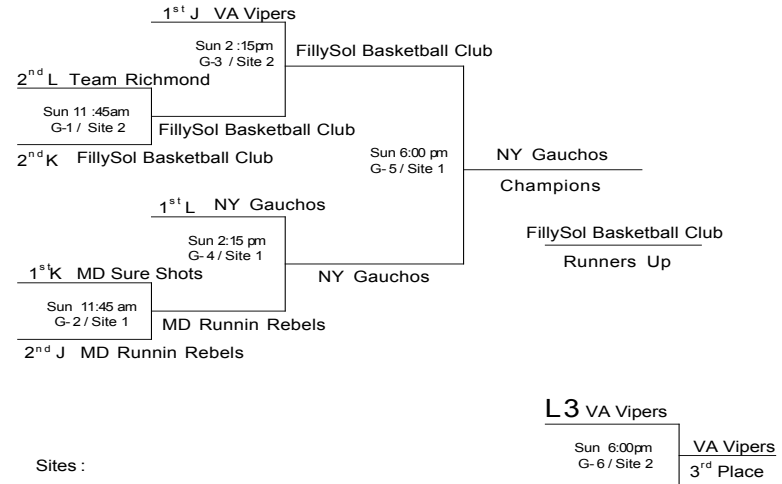

MJM Capital Events 2005 Super Regional 14:Under/8th Grade Division 5/6 – 5/8

W	L	POOL J	
1	2	J1	Lehigh Valley Vipers -14 +1 = -13
1	2	J2	MD Runnin Rebels +13 -1 = +12
3	0	J3	VA Vipers
1	2	J4	VA Beach Heat 3 -13 +14 = +1

Friday	Time	Site	Results	
J2 vs J3	8:30 P	4	J2 <u>54</u>	J3 <u>71</u>
Saturday				
J4 vs J1	10:45 A	3	J4 <u>47</u>	J1 <u>33</u>
J2 vs J4	2:30 P	3	J2 <u>55</u>	J4 <u>42</u>
J1 vs J3	2:30 P	4	J1 <u>25</u>	J3 <u>62</u>
Saturday				
J3 vs J4	5:00 P	3	J3 <u>47</u>	J4 <u>33</u>
J1 vs J2	6:15 P	3	J1 <u>56</u>	J2 <u>55</u>

W	L	POOL K	
1	2	K1	Barton Heights Ballers
0	3	K2	Chantilly Vikings
3	0	K3	MD Sure Shots
2	1	K4	FillySol Basketball Club

Saturday	Time	Site	Results	
K4 vs K1	9:30 A	4	K4 <u>65</u>	K1 <u>30</u>
K2 vs K3	9:30 A	3	K2 <u>0</u>	K3 <u>15</u>
Saturday				
K2 vs K4	1:15 P	3	K2 <u>0</u>	K4 <u>15</u>
K1 vs K3	1:15 P	4	K1 <u>35</u>	K3 <u>65</u>
Saturday				
K3 vs K4	5:00 P	4	K3 <u>60</u>	K4 <u>56</u>
K1 vs K2	6:00 P	2	K1 <u>15</u>	K2 <u>0</u>

W	L	POOL L	
2	2	L1	BRYC Tarheels
4	0	L2	NY Gauchos
3	1	L3	Team Richmond - Black
1	4	L4	Adam Center CAVS
0	4	L5	MD Madness

Friday	Time	Site	Results	
L4 vs L1	9:45 P	5	L4 <u>54</u>	L1 <u>62</u>
L3 vs L5	8:30 P	3	L3 <u>82</u>	L5 <u>40</u>
Saturday				
L5 vs L1	8:00 A	1	L5 <u>56</u>	L1 <u>59</u>
L2 vs L4	9:15 A	1	L2 <u>81</u>	L4 <u>25</u>
L5 vs L2	1:00 P	2	L5 <u>39</u>	L2 <u>78</u>
L1 vs L3	1:00 P	1	L1 <u>49</u>	L3 <u>75</u>
L1 vs L2	4:45 P	1	L1 <u>29</u>	L2 <u>55</u>
L3 vs L4	6:00 P	1	L3 <u>74</u>	L4 <u>30</u>
L4 vs L5	8:30 P	1	L4 <u>56</u>	L5 <u>48</u>
Sunday				
L2 vs L3	8:00 A	1	L2 <u>82</u>	L3 <u>44</u>

Sites :

- 1 = McNamara Main Gym
- 2 = McNamara Fine Arts
- 3 = Bowie City Gym 1
- 4 = Bowie City Gym 2
- 5 = Northwestern Gym 2

L3 VA Vipers
Sun 6:00pm G-6 / Site 2
3rd Place

L4 MD Runnin Rebels

Note : H - V = Home - Visitor

1) The teams listed first in the "Pool Play" is considered the HOME team . The HOME teams wear WHITE .

2) The teams listed on the top of the bracket in "Bracket Play" is considered the HOME team .