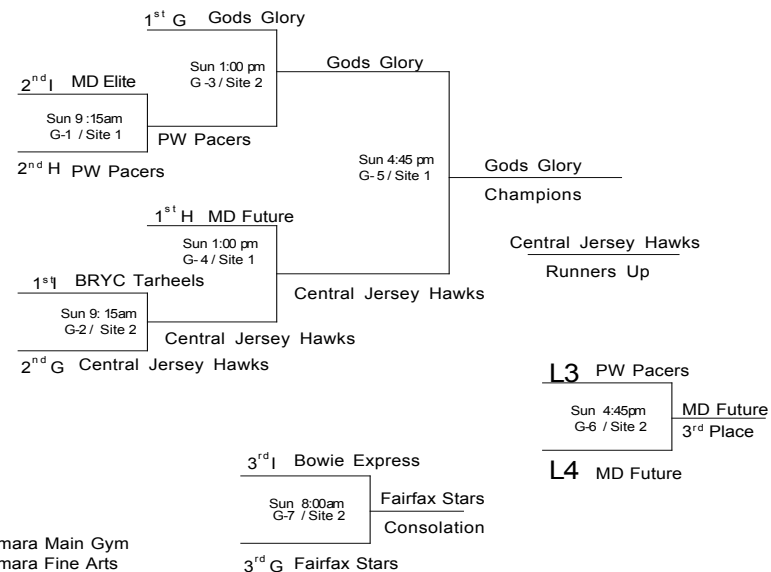

MJM Capital Events 2005 Super Regional 13 :Under/7th Grade Division 5/6 – 5/8

W	L	POOL G
2	1	G1 Central Jersey Hawks G2 Gods Glory G3 MD Lightning G4 Fairfax Stars Gold
3	0	
0	3	
1	2	

Friday	Time	Site	Results
G2 vs G3	6:00 P	3	G2 <u>75</u> G3 <u>31</u>
Saturday			
G4 vs G1	12:00 P	4	G4 <u>52</u> G1 <u>54</u>
G2 vs G4	3:45 P	3	G2 <u>55</u> G4 <u>53</u>
G1 vs G3	3:45 P	4	G1 <u>52</u> G3 <u>40</u>
Saturday			
G1 vs G2	7:30 P	3	G1 <u>51</u> G2 <u>56</u>
G3 vs G4	6:15 P	4	G3 <u>46</u> G4 <u>70</u>

W	L	POOL H
0	3	H1 Barton Heights Ballers H2 MD Future H3 MD Crusaders H4 PW Pacers
3	0	
1	2	
2	1	

Friday	Time	Site	Results
H2 vs H3	6:00 P	4	H2 <u>70</u> H3 <u>25</u>
Saturday			
H4 vs H1	10:45 A	4	H4 <u>58</u> H1 <u>50</u>
H2 vs H4	2:15 P	2	H2 <u>84</u> H4 <u>72</u>
H1 vs H3	4:45 P	2	H1 <u>42</u> H3 <u>53</u>
Saturday			
H3 vs H4	7:15 P	1	H3 <u>55</u> H4 <u>69</u>
H1 vs H2	7:15 P	2	H1 <u>0</u> H2 <u>15</u>

W	L	POOL I
1	1	I1 MD Elite I2 BRYC Tarheels I3 Bowie Xpress I4 XXXXXXXX
2	0	
0	2	
0	0	

Friday	Time	Site	Results
I2 vs I3	7:15 P	1	I2 <u>52</u> I3 <u>44</u>
Saturday			
I1 vs I3	11:45 A	1	I1 <u>54</u> I3 <u>47</u>
I1 vs I2	3:30 P	1	I1 <u>30</u> I2 <u>48</u>

Note : H - V = Home - Visitor

Sites :

1. The teams listed first in the "Pool Play" is considered the HOME team . The HOME teams wear WHITE .
2. The teams listed on the top of the bracket in "Bracket Play" is considered the HOME team .

1. 1 = McNamara Main Gym
2. 2 = McNamara Fine Arts
3. 3 = Bowie City Gym 1
4. 4 = Bowie City Gym 2