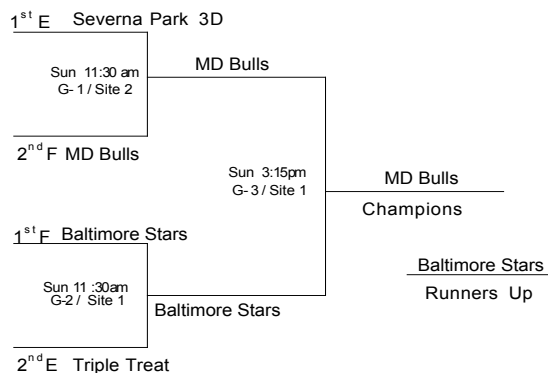

MJM Capital Events 2005 Super Regional 12 :Under/6th Grade Division 5/6 – 5/8

W	L		POOL E
0	3	E1	Waterbury Ballers White
2	1	E2	Severna Park 3D +9 -5 = +4
2	1	E3	Triple Treat -9 +9 = 0
2	1	E4	Loudon Cyclones +5 -9 = -4

Day	Time	Site	Results	
Friday				
E2 vs E3	6:00 P	1	E2 <u>42</u>	E3 <u>33</u>
Saturday				
E4 vs E1	9:00 A	2	E4 <u>53</u>	E1 <u>31</u>
E2 vs E4	12:45 P	2	E2 <u>39</u>	E4 <u>44</u>
E1 vs E3	12:45 P	1	E1 <u>34</u>	E3 <u>57</u>
Saturday				
E3 vs E4	5:45 P	1	E3 <u>48</u>	E4 <u>39</u>
E1 vs E2	5:45 P	2	E1 <u>59</u>	E2 <u>40</u>

W	L		POOL F
0	3	F1	Waterbury Ballers Black
2	1	F2	Team VA -15 +8 = -7
2	1	F3	MD Bulls -8 +3 = -5
2	1	F4	Baltimore Stars +15 -3 = +12

Day	Time	Site	Results	
Friday				
F2 vs F3	8:30 P	2	F2 <u>54</u>	F3 <u>46</u>
Saturday				
F4 vs F1	9:00 A	1	F4 <u>66</u>	F1 <u>18</u>
F2 vs F4	2:00 P	1	F2 <u>42</u>	F4 <u>57</u>
F1 vs F3	2:00 P	2	F1 <u>12</u>	F3 <u>85</u>
Saturday				
F3 vs F4	7:00 P	1	F3 <u>53</u>	F4 <u>50</u>
F1 vs F2	7:00 P	2	F1 <u>10</u>	F2 <u>81</u>

Sites :

- 1 = Northwestern Gym 1
- 2 = Northwestern Gym 2

1) The teams listed first in the "Pool Play" is considered the HOME team . The HOME teams wear WHITE .

2) The teams listed on the top of the bracket in "Bracket Play" is considered the HOME team .