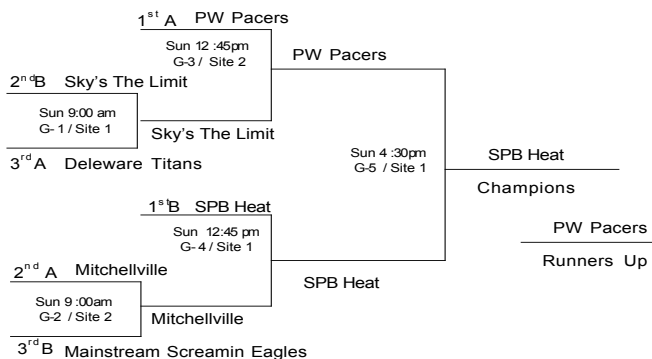

MJM Capital Events 2005 Super Regional 10:Under/4th Grade Division 5/6 – 5/8

POOL A

W	L		
1	1	A1	Mitchellville Trailblazers
0	2	A2	Delaware Titans
2	0	A3	PW Pacers
		A4	XXXXXXXXXXXX

Friday	Time	Site	Results
A1 vs A3	7:15 P	1	A1 <u>24</u> A3 <u>31</u>
Saturday			
A1 vs A2	11:30 A	2	A1 <u>34</u> A2 <u>20</u>
A2 vs A3	4:30 P	1	A2 <u>26</u> A3 <u>48</u>

POOL B

W	L		
1	1	B1	Sky's The Limit
0	2	B2	Mainstream Screamin Eagles
2	0	B3	SPB Heat
		B4	XXXXXXXXXXXX

Friday	Time	Site	Results
B1 vs B3	7:15 P	2	B1 <u>32</u> B3 <u>54</u>
Saturday			
B1 vs B2	11:30 A	1	B1 <u>50</u> B2 <u>13</u>
B2 vs B3	4:30 P	2	B2 <u>17</u> B3 <u>44</u>

Sites :

- 1 = Northwestern Gym 1
- 2 = Northwestern Gym 2

1) The teams listed first in the "Pool Play" is considered the HOME team . The HOME teams wear WHITE .

2) The teams listed on the top of the bracket in "Bracket Play" is considered the HOME team .