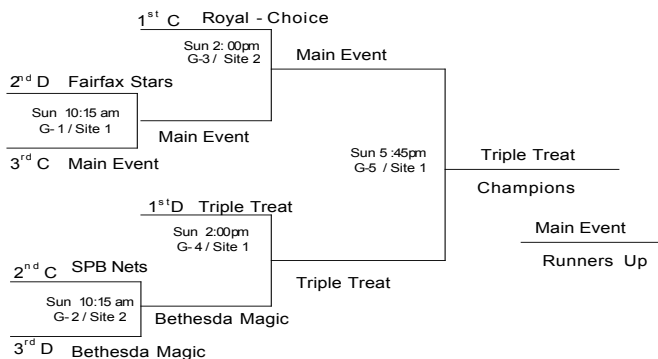

Sites :

- 1 = Northwestern Gym 1
- 2 = Northwestern Gym 2

1) The teams listed first in the "Pool Play" is considered the HOME team . The HOME teams wear WHITE .

2) The teams listed on the top of the bracket in "Bracket Play" is considered the HOME team .

MJM Capital Events 2005 Super Regional 11 :Under/5th Grade Division 5/6 – 5/8

POOL C

W	L
0	2
1	1
2	0

- C1 Main Event
- C2 SPB Nets
- C3 Royal - Choice
- C4 XXXXXXXXXXXX

Friday	Time	Site	Results
C1 vs C3	8:30 P	1	C1 <u> 26 </u> C3 <u> 39 </u>
Saturday			
C1 vs C2	10:15 A	2	C1 <u> 40 </u> C2 <u> 42 </u>
C2 vs C3	3:15 P	1	C2 <u> 37 </u> C3 <u> 50 </u>

POOL D

W	L
0	2
1	1
2	0

- D1 Bethesda Magic
- D2 Fairfax Stars
- D3 Triple Treat
- D4 XXXXXXXXXXXX

Friday	Time	Site	Results
D1 vs D3	6:00 P	2	D1 <u> 29 </u> D3 <u> 46 </u>
Saturday			
D1 vs D2	10:15 A	1	D1 <u> 44 </u> D2 <u> 47 </u>
D2 vs D3	3:15 P	2	D2 <u> 33 </u> D3 <u> 81 </u>