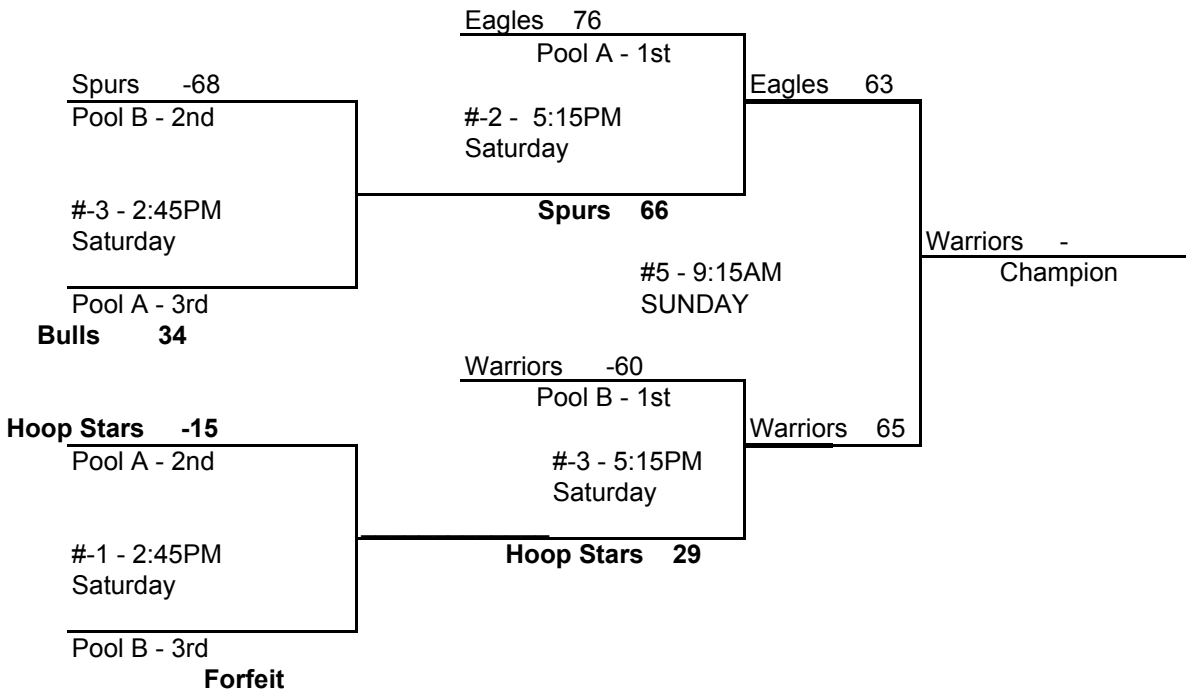

2005 AAU BOYS BASKETBALL SUPER REGIONAL
13:Under/7th Grade

W	L		Pool A
11		A1	Tallahassee Eagles
1	1	A2	Atlanta Hoop Stars
	11	A3	Tallahassee Bulls

W	L		Pool B
11		B1	Imani Warriors
	11	B2	Team Disciples
1	1	B3	Tallahassee Spurs

FRIDAY	Time	Site	Results
A1 VS A3	6:00PM	2	57 22

FRIDAY	Time	Site	Results
B1 VS B3	8:30PM	2	53 43

SATURDAY	Time	Site	Results
A2 VS A1	8:30AM	3	42 68
A3 VS A2	11:00:AM	3	68 72

SATURDAY	Time	Site	Results
B2 VS B1	8:30AM	1	0 15
B3 VS B2	11:00AM	2	15 0

- 1 = FSU Tully Gym - Court 1
- 2 = FSU Tully Gym - Court 2
- 3 = FSU Tully Gym - Court 3
- 4 = FSU Tully Gym - Court 4
- 5 = FAMU High Gym