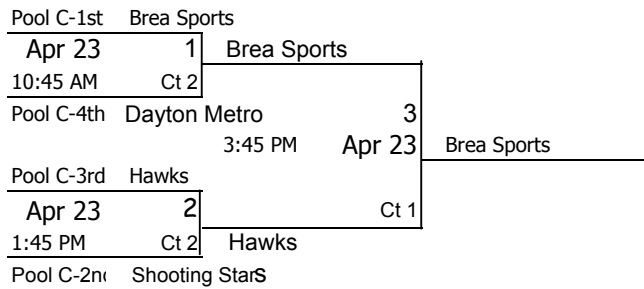

REVISED APR. 19th

**AAU Super Regional
Dayton Metro Basketball**
April 21- 22- 23, 2006

12 U 6th Grade Bracket C

W	L	PT DIFF			Tournament	Placment
	III		C 1	Dayton Metro	1st Place	D-I Brea Sports
II	I		C 2	Ohio Shooting Stars	2nd Place	D-II Col. Hawks
III			C 3	Team Brea Sports		
I	II		C 4	Columbus Hawks		

	home	visitor	time	site	results	PT DIFF
Apr 22	C 2	C 3	10:45 Am	1	C 2 41 C 3 46	
Apr 22	C 4	C 1	10:45 Am	2	C 4 50 C 1 42	
Apr 22	C 1	C 3	2:30 Pm	1	C 1 42 C 3 50	
Apr 22	C 2	C 4	2:30 Pm	2	C 2 51 C 4 50	
Apr 22	C 1	C 2	6:15 Pm	2	C 1 41 C 2 59	
Apr 22	C 3	C 4	7:30 Pm	1	C 3 57 C 4 47	

West onto Indian Ripple Rd (0.4 mi)

Indian Ripple changes to E Dorothy Ln (0.2 mi)

Turn LEFT (South) onto Powhattan Pl (0.3 mi)

Arrive at 3000 Glengarry Drive, 45420