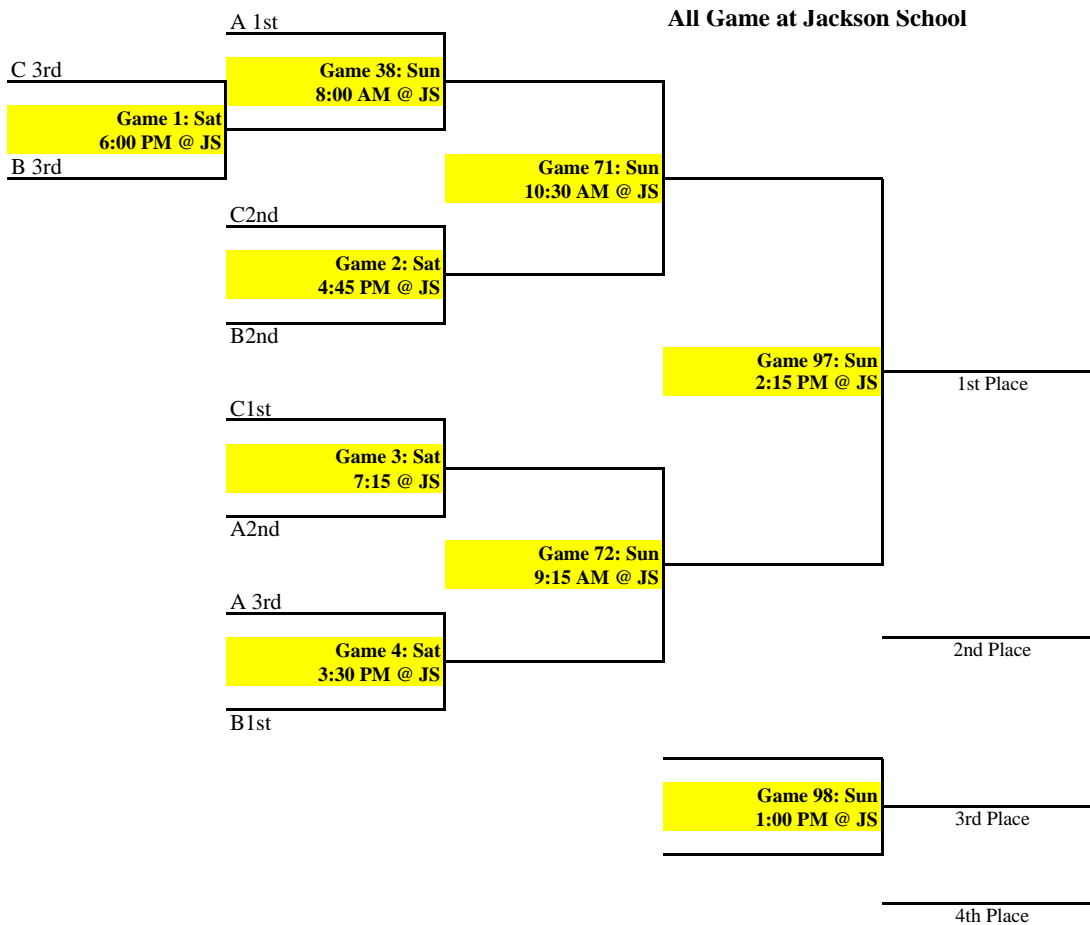

2006 11u Super Regional Championship Bracket

All Game at Jackson School

Court Code
 Mass Premier= MPC
 Mansfield High School= MHS
 Jackson School= JS
 Remington School= RS
 Norwood Jr High= NJHS
 Forekicks= 4K
 Mansfield Middle School= MMS